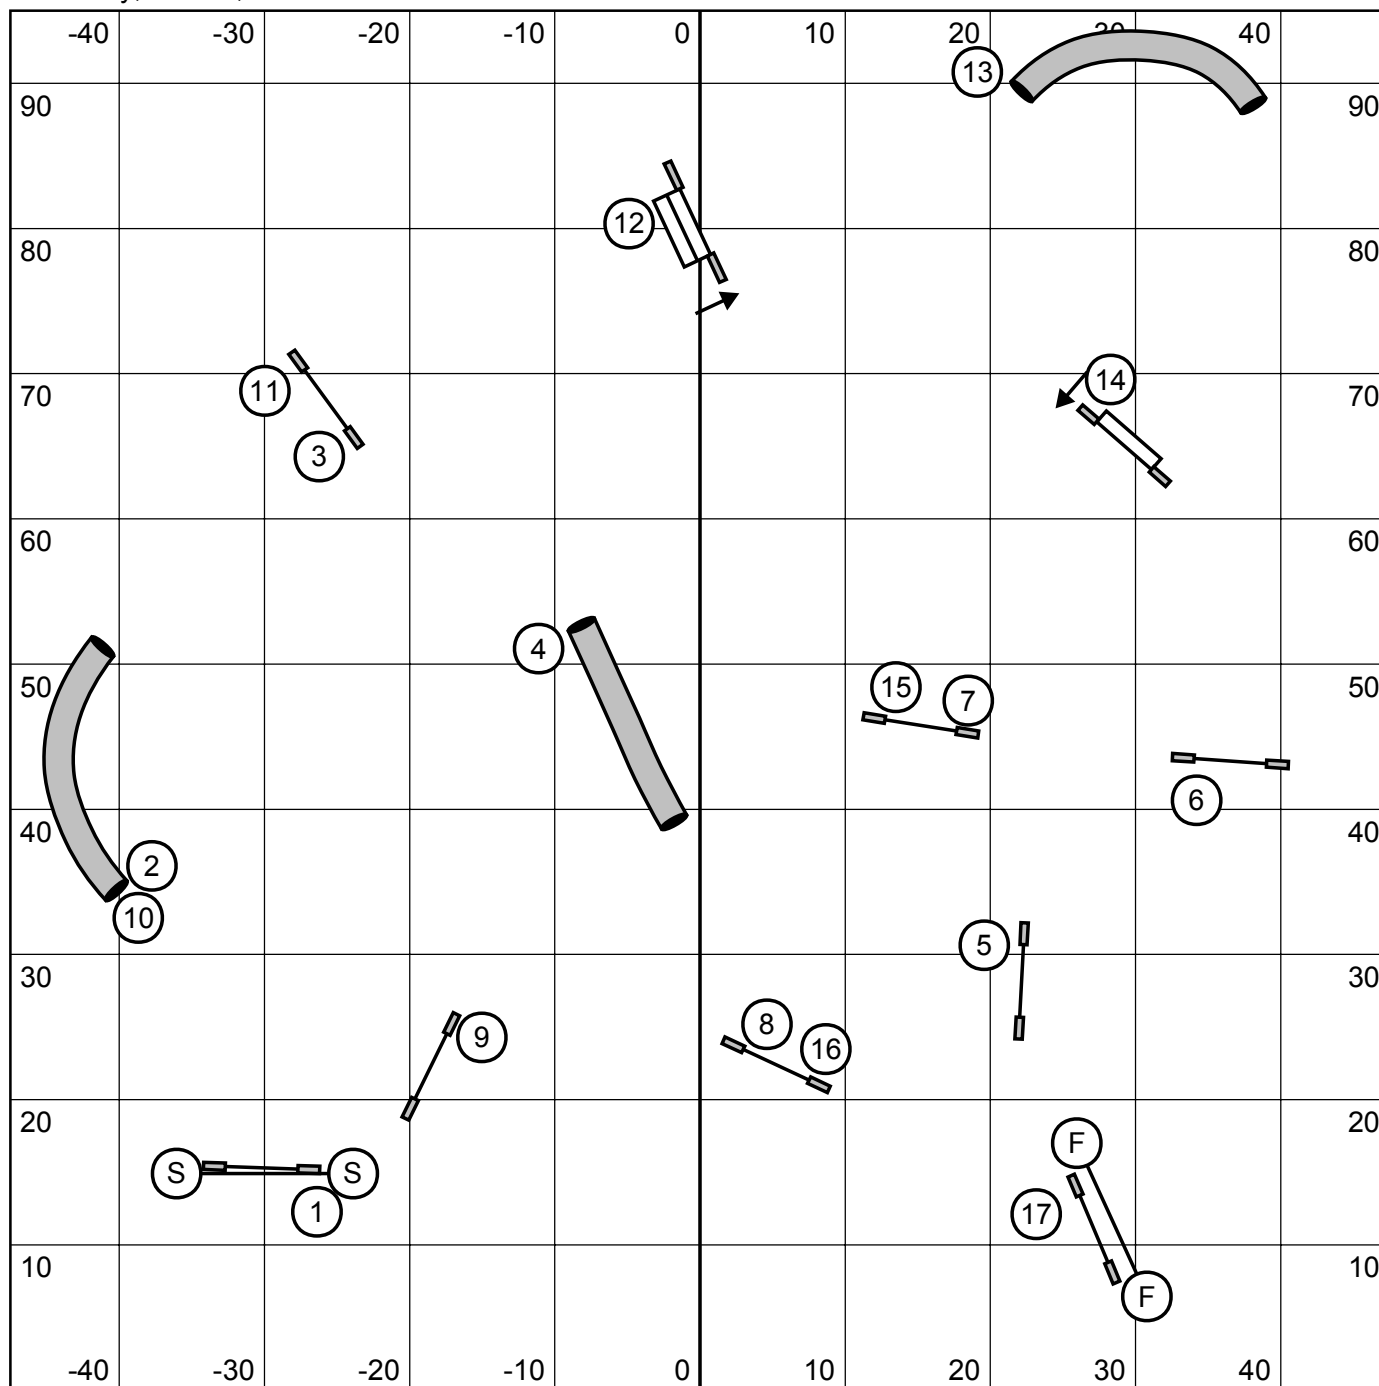

Keystone Agily Club USDAA
 Barto, PA
 Ashley Anderson
 Sunday, Oct 10, 2021

Starters/P1 Jumpers

Keystone Agility Club USDAA
Barto, PA
Ashley Anderson
Sunday, Oct 10, 2021

Advanced/P2 Jumpers

Enter / Exit

T/S

Enter / Exit

Keystone Agility Club USDAA
 Barto, PA
 Ashley Anderson
 Sunday, Oct 10, 2021

Masters/P3/Vet Jumpers

Keystone Agily Club USDAA
 Barto, PA
 Ashley Anderson
 Sunday, Oct 10, 2021

Starters/P1 Snooker

Keystone Agily Club USDAA
 Barto, PA
 Ashley Anderson
 Sunday, Oct 10, 2021

Advanced/P2 Snooker

Keystone Agility Club USDAA
 Barto, PA
 Ashley Anderson
 Sunday, Oct 10, 2021

Masters/P3/Vet Snooker

3 or 4 Reds.
 In Opening, all
 bidirectional.
 Combos any
 order/direction.
 In Closing,
 #2 bidirectional,
 all others as #d.

Course Times
 C24/22/20 = 47 sec
 C16/14 = 49 sec
 C12/10 = 51 sec
 Perf +2, Vet +4

Finish Live at all times

Enter / Exit

T/S

Enter / Exit

Keystone Agily Club USDAA
 Barto, PA
 Ashley Anderson
 Sunday, Oct 10, 2021