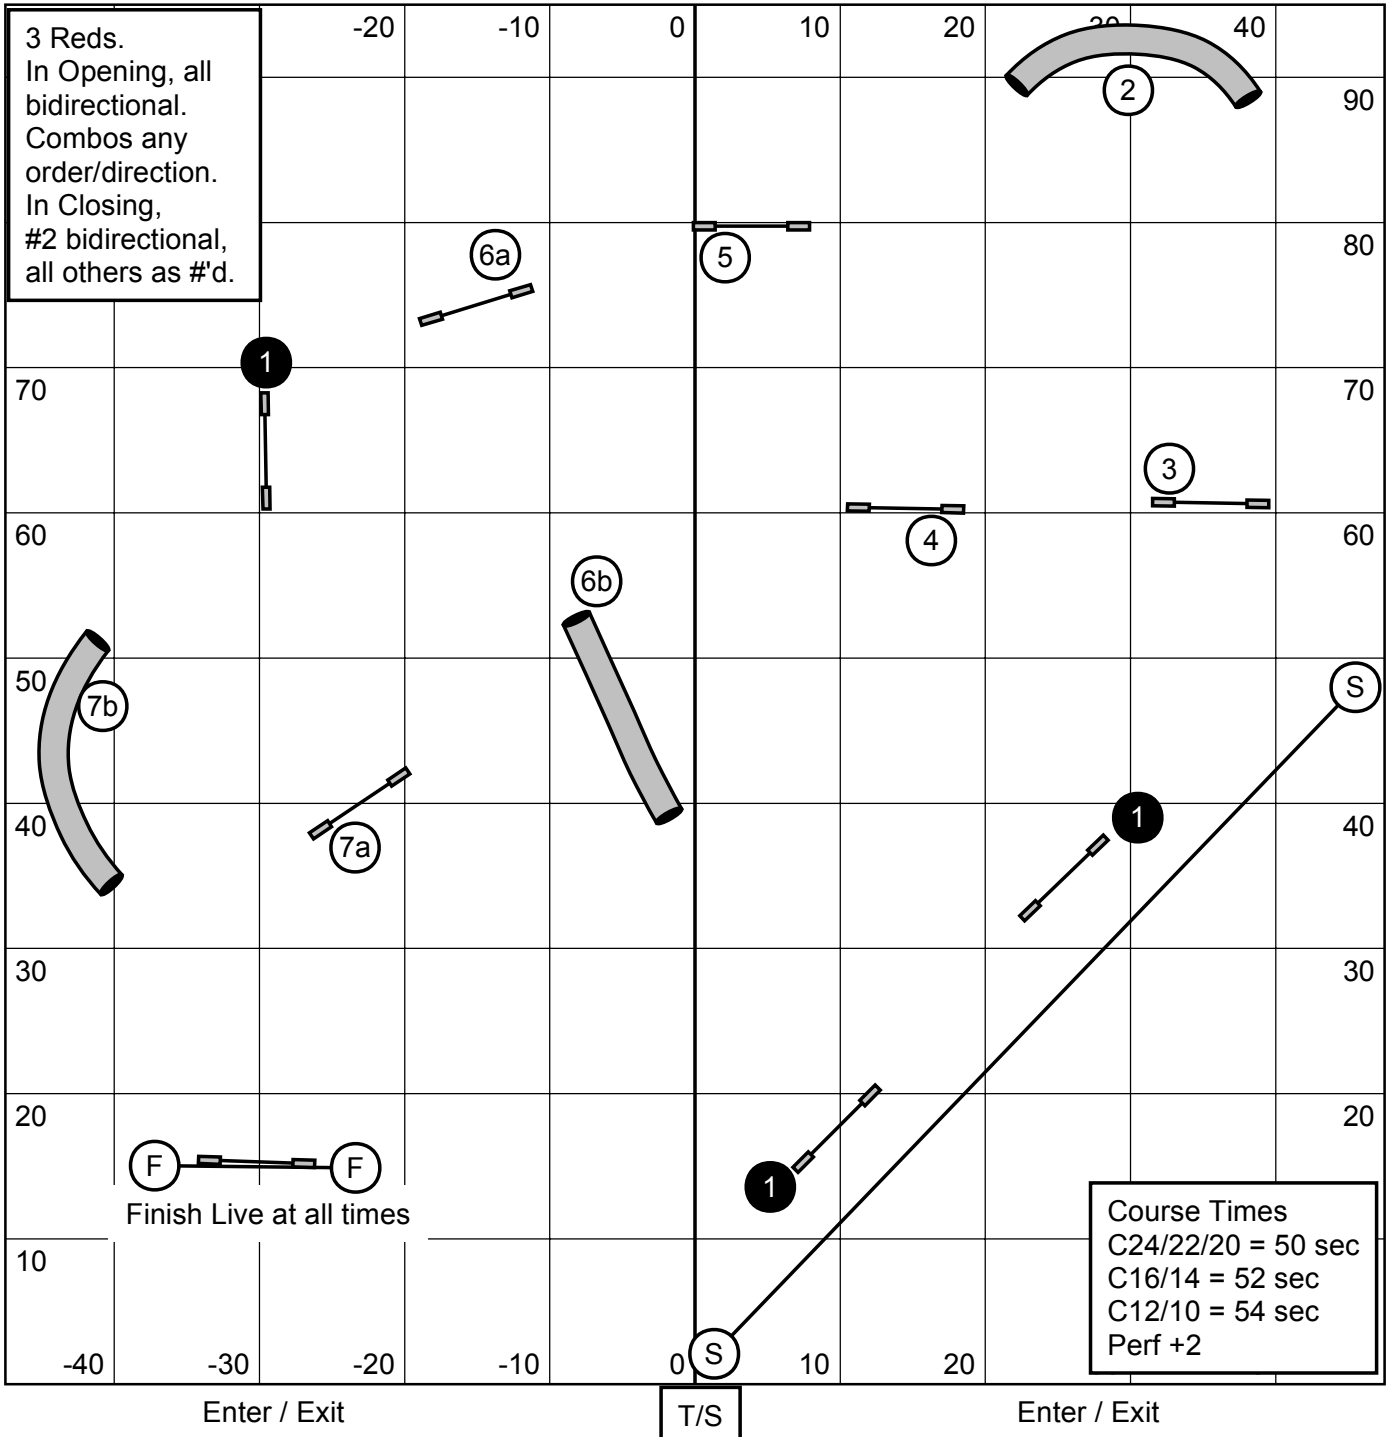

Enter / Exit

Keystone Agility Club USDAA
 Barto, PA
 Ashley Anderson
 Sunday, Oct 10, 2021

Masters/P3/Vet Jumpers

Keystone Agily Club USDAA
 Barto, PA
 Ashley Anderson
 Sunday, Oct 10, 2021

Starters/P1 Snooker

Keystone Agily Club USDAA
 Barto, PA
 Ashley Anderson
 Sunday, Oct 10, 2021

Advanced/P2 Snooker

Keystone Agility Club USDAA
 Barto, PA
 Ashley Anderson
 Sunday, Oct 10, 2021

Masters/P3/Vet Snooker

3 or 4 Reds.
 In Opening, all
 bidirectional.
 Combos any
 order/direction.
 In Closing,
 #2 bidirectional,
 all others as #d.

Course Times
 C24/22/20 = 47 sec
 C16/14 = 49 sec
 C12/10 = 51 sec
 Perf +2, Vet +4

Finish Live at all times

Enter / Exit

T/S

Enter / Exit

Keystone Agily Club USDAA
 Barto, PA
 Ashley Anderson
 Sunday, Oct 10, 2021