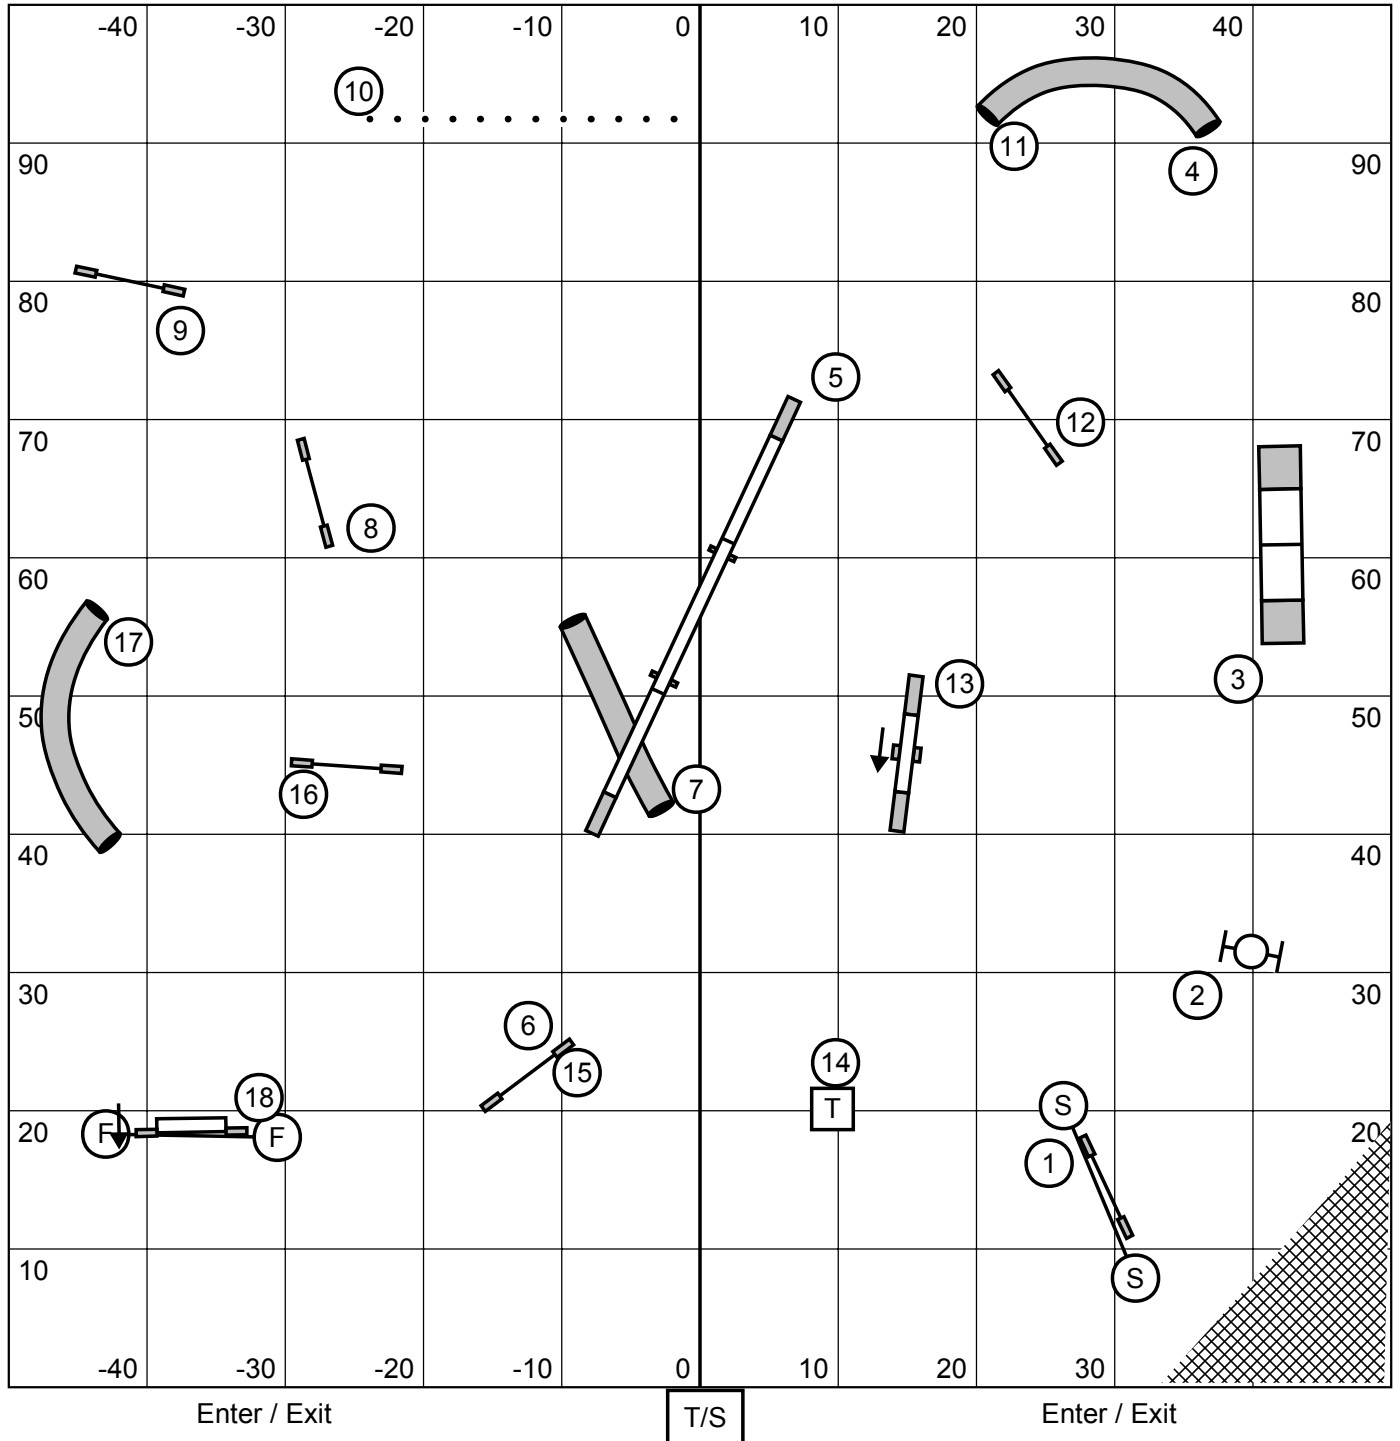

Keystone Agility Club USDAA
Barto, PA
Ashley Anderson
Sunday, Oct 10, 2021

Advanced/P2 Standard