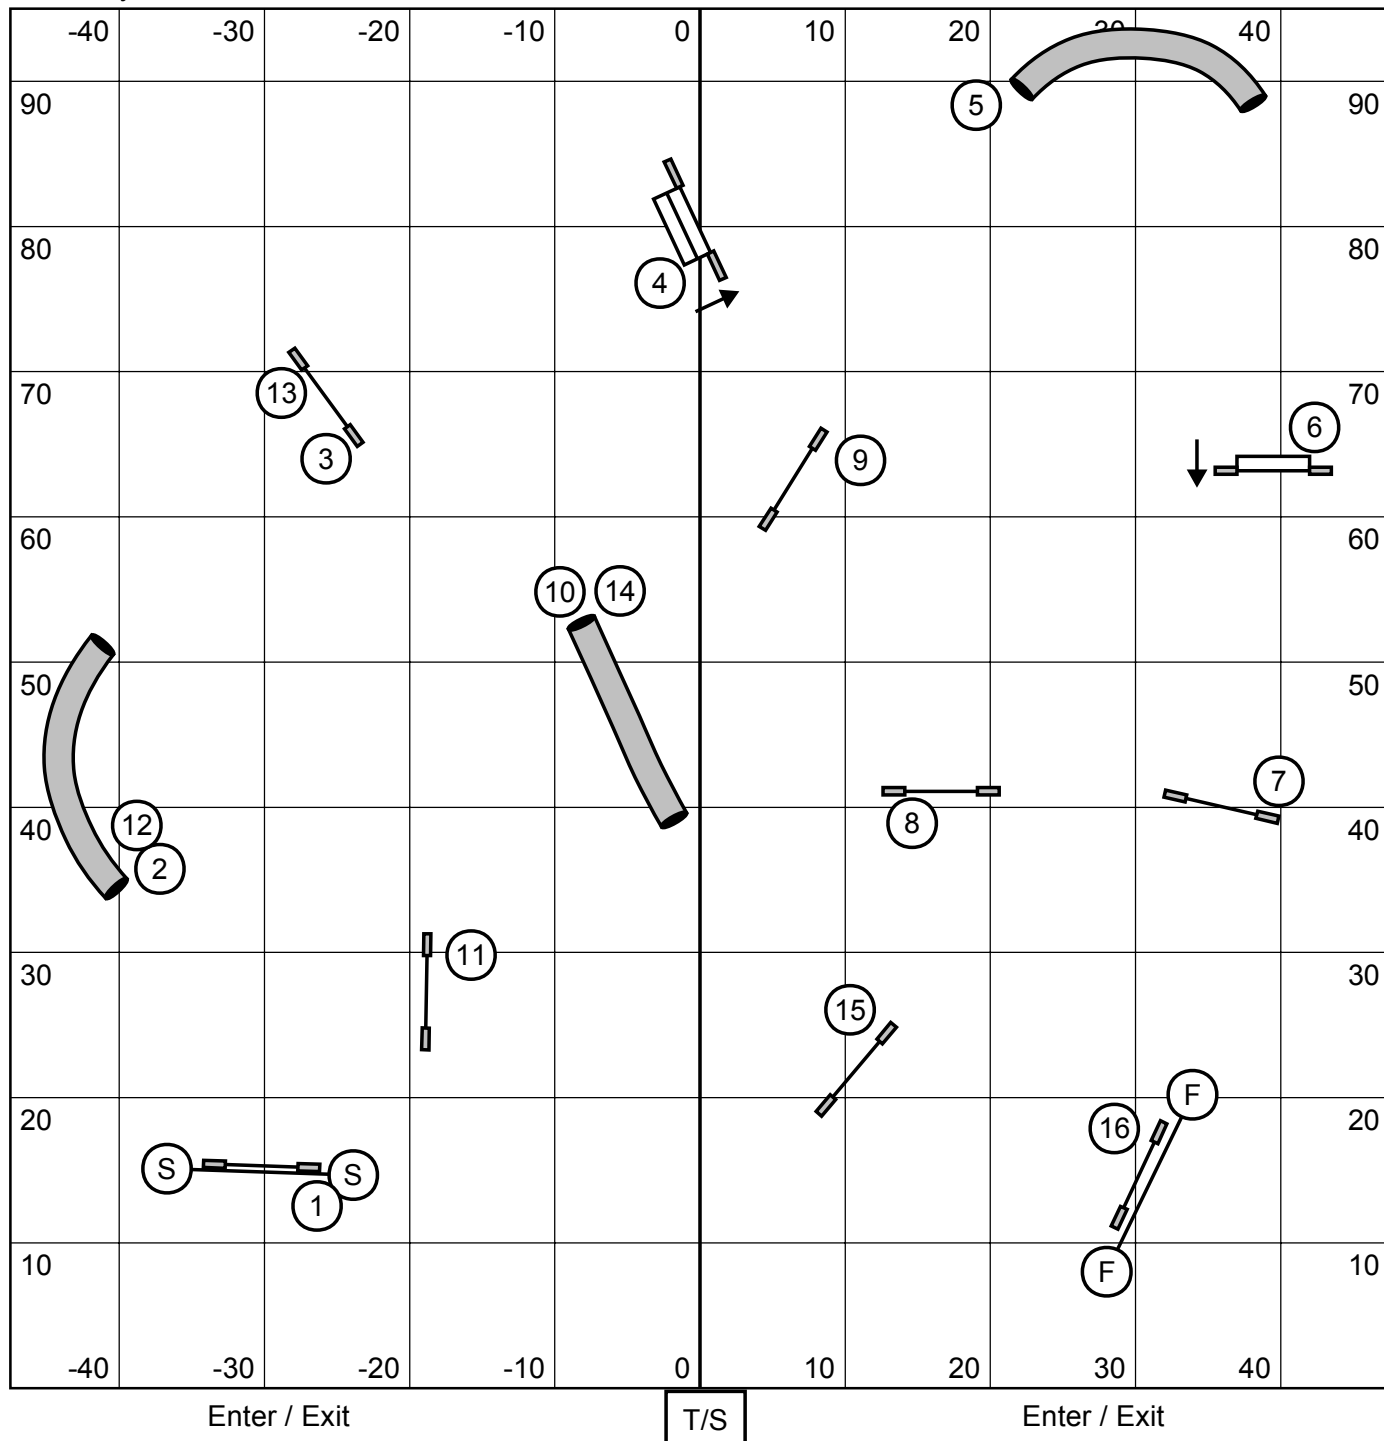

Keystone Agily Club USDAA
 Barto, PA
 Ashley Anderson
 Sunday, Oct 10, 2021

Starters/P1 Jumpers

Keystone Agility Club USDAA
Barto, PA
Ashley Anderson
Sunday, Oct 10, 2021

Advanced/P2 Jumpers

Enter / Exit

T/S

Enter / Exit

Keystone Agility Club USDAA
 Barto, PA
 Ashley Anderson
 Sunday, Oct 10, 2021

Masters/P3/Vet Jumpers

Keystone Agily Club USDAA
 Barto, PA
 Ashley Anderson
 Sunday, Oct 10, 2021

Starters/P1 Snooker

Keystone Agily Club USDAA
 Barto, PA
 Ashley Anderson
 Sunday, Oct 10, 2021

Advanced/P2 Snooker

Keystone Agility Club USDAA
 Barto, PA
 Ashley Anderson
 Sunday, Oct 10, 2021

Masters/P3/Vet Snooker

3 or 4 Reds.
 In Opening, all
 bidirectional.
 Combos any
 order/direction.
 In Closing,
 #2 bidirectional,
 all others as #d.

Course Times
 C24/22/20 = 47 sec
 C16/14 = 49 sec
 C12/10 = 51 sec
 Perf +2, Vet +4

Finish Live at all times

Enter / Exit

T/S

Enter / Exit

Keystone Agily Club USDAA
 Barto, PA
 Ashley Anderson
 Sunday, Oct 10, 2021