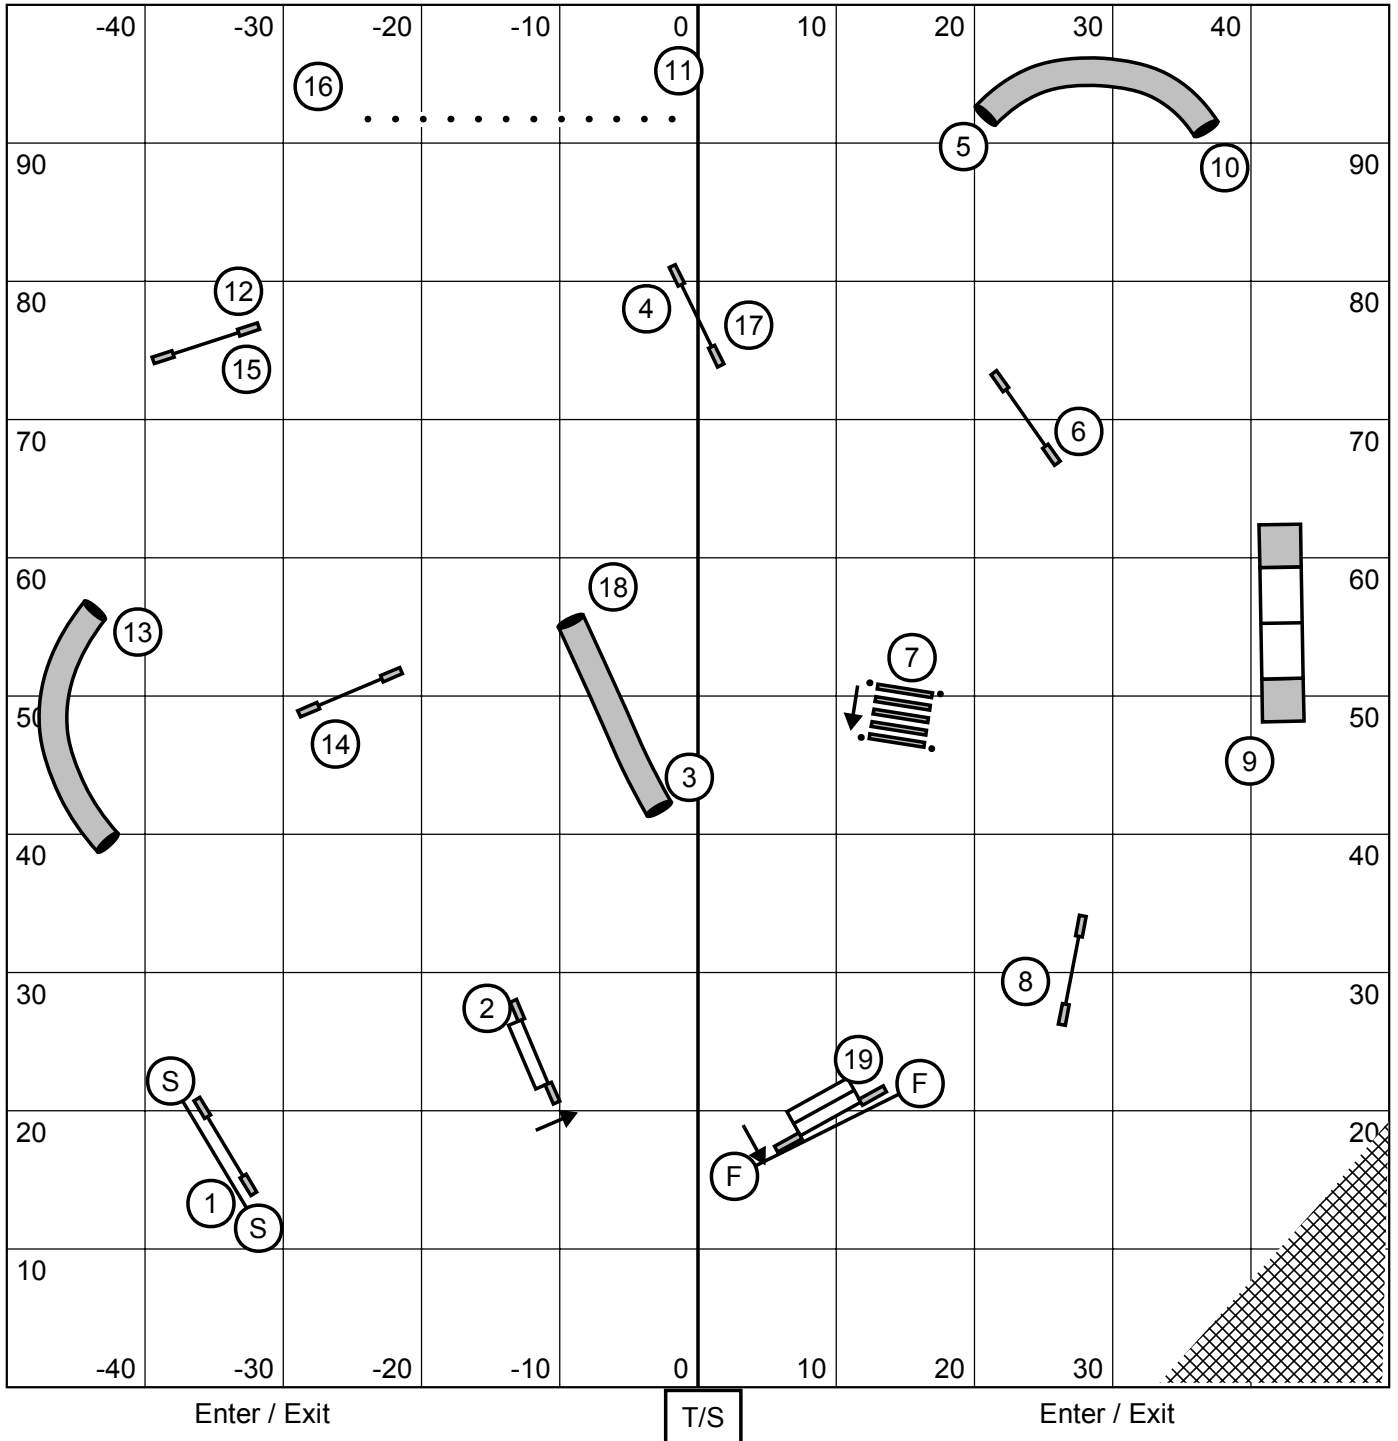

Keystone Agily Club USDAA
 Barto, PA
 Ashley Anderson
 Sunday, Oct 10, 2021

Advanced/P2 Snooker

Keystone Agility Club USDAA
 Barto, PA
 Ashley Anderson
 Sunday, Oct 10, 2021

Masters/P3/Vet Snooker

3 or 4 Reds.
 In Opening, all
 bidirectional.
 Combos any
 order/direction.
 In Closing,
 #2 bidirectional,
 all others as #d.

Course Times
 C24/22/20 = 47 sec
 C16/14 = 49 sec
 C12/10 = 51 sec
 Perf +2, Vet +4

Finish Live at all times

Enter / Exit

T/S

Enter / Exit

Keystone Agily Club USDAA
 Barto, PA
 Ashley Anderson
 Sunday, Oct 10, 2021

Combined Pairs

Enter / Exit

T/S

Enter / Exit

1st dog

2nd dog

Keystone Agily Club USDAA
 Barto, PA
 Ashley Anderson
 Sunday, Oct 10, 2021

Steeplechase / Perf. Speed Jumping