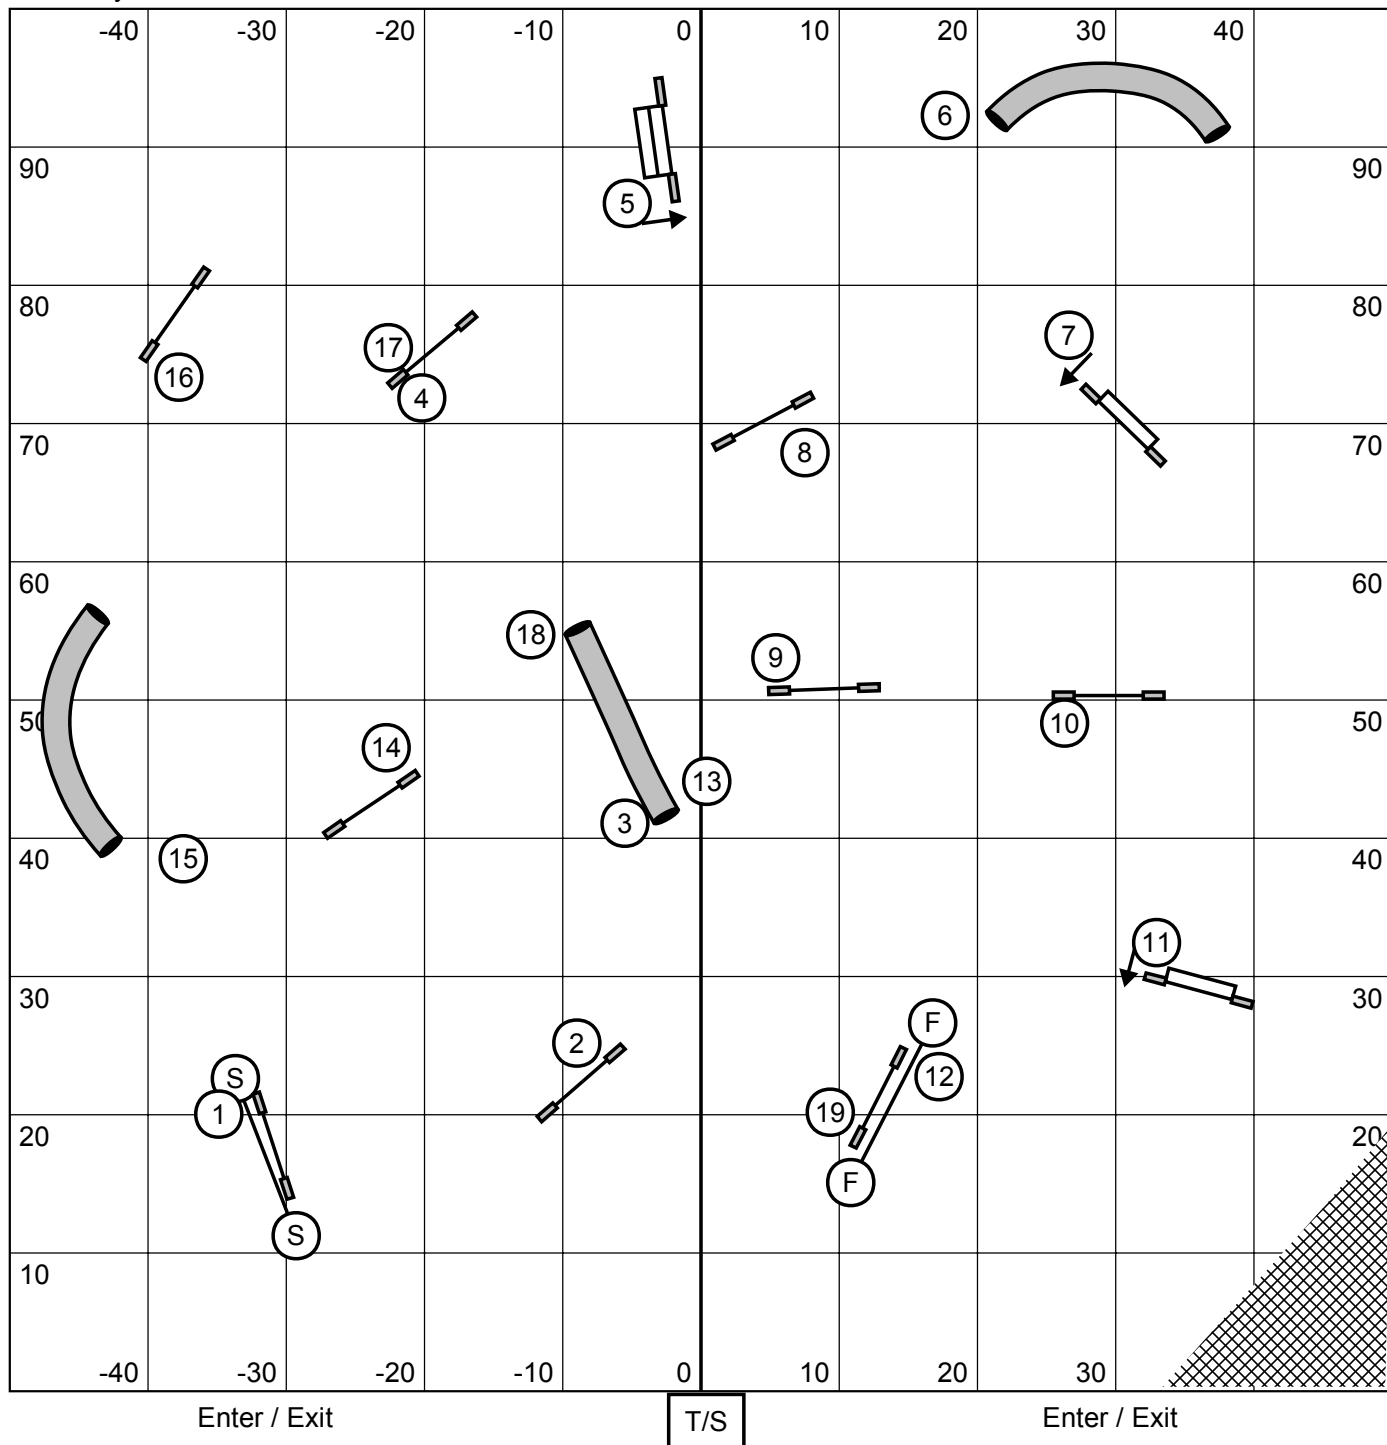

Keystone Agily Club USDAA
 Barto, PA
 Ashley Anderson
 Sunday, Oct 10, 2021

Starters/P1 Jumpers

Keystone Agility Club USDAA
Barto, PA
Ashley Anderson
Sunday, Oct 10, 2021

Advanced/P2 Jumpers

Enter / Exit

T/S

Enter / Exit

Keystone Agility Club USDAA
 Barto, PA
 Ashley Anderson
 Sunday, Oct 10, 2021

Masters/P3/Vet Jumpers

Keystone Agily Club USDAA
 Barto, PA
 Ashley Anderson
 Sunday, Oct 10, 2021

Starters/P1 Snooker

Keystone Agily Club USDAA
 Barto, PA
 Ashley Anderson
 Sunday, Oct 10, 2021

Advanced/P2 Snooker

Keystone Agility Club USDAA
 Barto, PA
 Ashley Anderson
 Sunday, Oct 10, 2021

Masters/P3/Vet Snooker

3 or 4 Reds.
 In Opening, all
 bidirectional.
 Combos any
 order/direction.
 In Closing,
 #2 bidirectional,
 all others as #d.

Course Times
 C24/22/20 = 47 sec
 C16/14 = 49 sec
 C12/10 = 51 sec
 Perf +2, Vet +4

Finish Live at all times

Enter / Exit

T/S

Enter / Exit

Keystone Agily Club USDAA
 Barto, PA
 Ashley Anderson
 Sunday, Oct 10, 2021