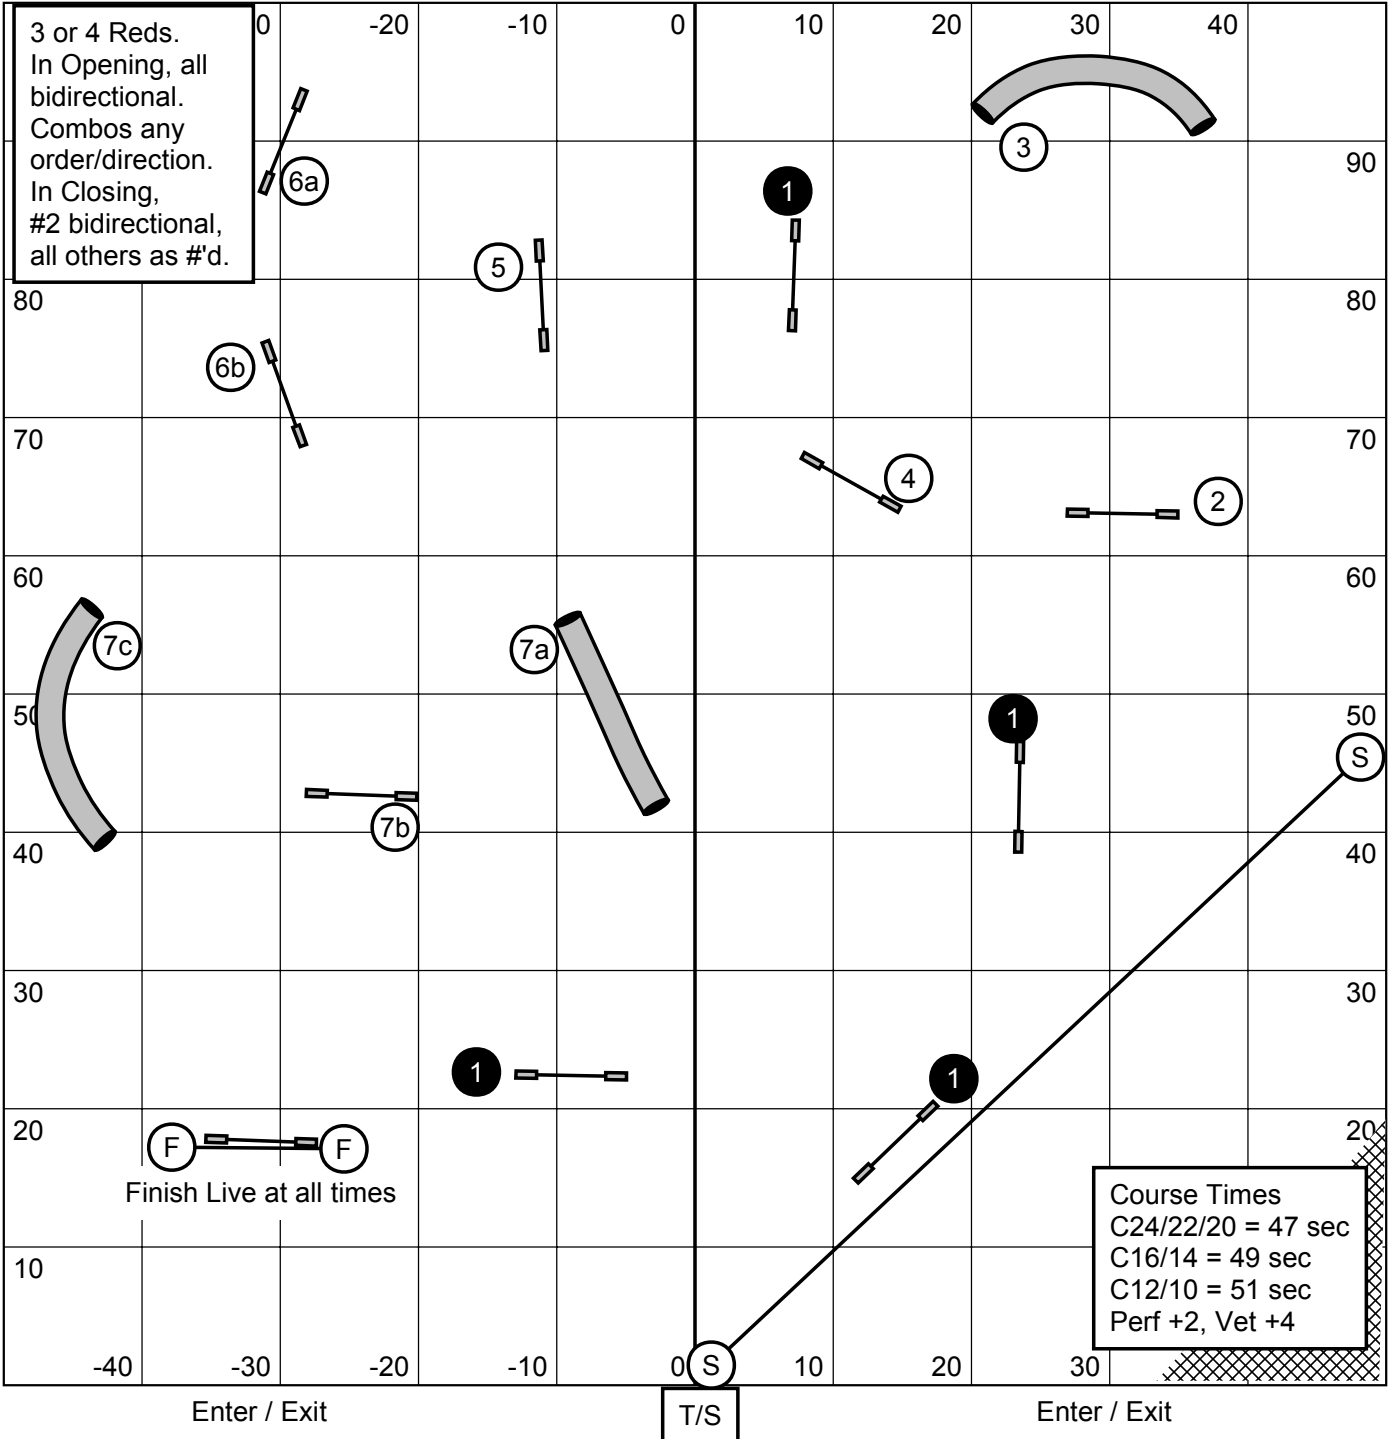

Enter / Exit

Keystone Agility Club USDAA
 Barto, PA
 Ashley Anderson
 Sunday, Oct 10, 2021

Masters/P3/Vet Jumpers

Keystone Agily Club USDAA
 Barto, PA
 Ashley Anderson
 Sunday, Oct 10, 2021

Starters/P1 Snooker

Keystone Agily Club USDAA
 Barto, PA
 Ashley Anderson
 Sunday, Oct 10, 2021

Advanced/P2 Snooker

Keystone Agility Club USDAA
 Barto, PA
 Ashley Anderson
 Sunday, Oct 10, 2021

Masters/P3/Vet Snooker

3 or 4 Reds.
 In Opening, all
 bidirectional.
 Combos any
 order/direction.
 In Closing,
 #2 bidirectional,
 all others as #d.

Course Times
 C24/22/20 = 47 sec
 C16/14 = 49 sec
 C12/10 = 51 sec
 Perf +2, Vet +4

Finish Live at all times

Enter / Exit

T/S

Enter / Exit

Keystone Agily Club USDAA
 Barto, PA
 Ashley Anderson
 Sunday, Oct 10, 2021