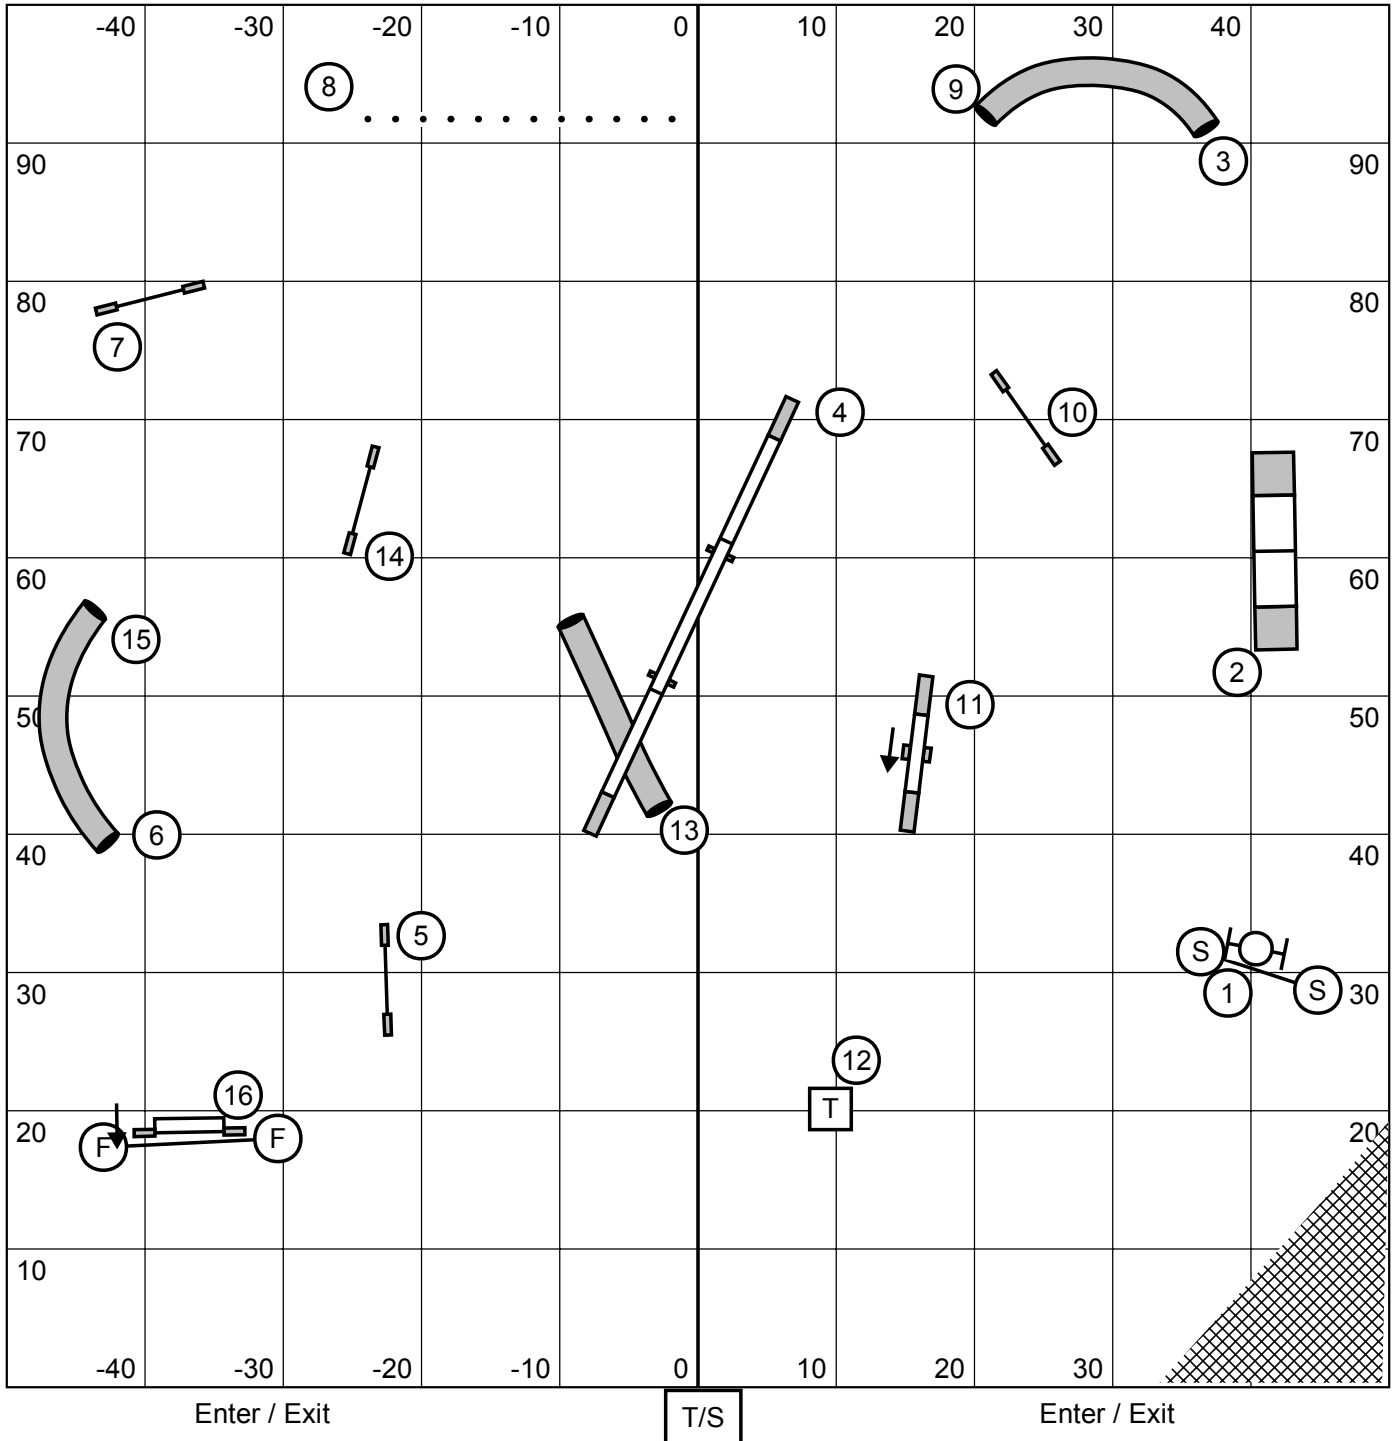

Keystone Agility Club USDAA
Barto, PA
Ashley Anderson
Sunday, Oct 10, 2021

Starters/P1 Standard