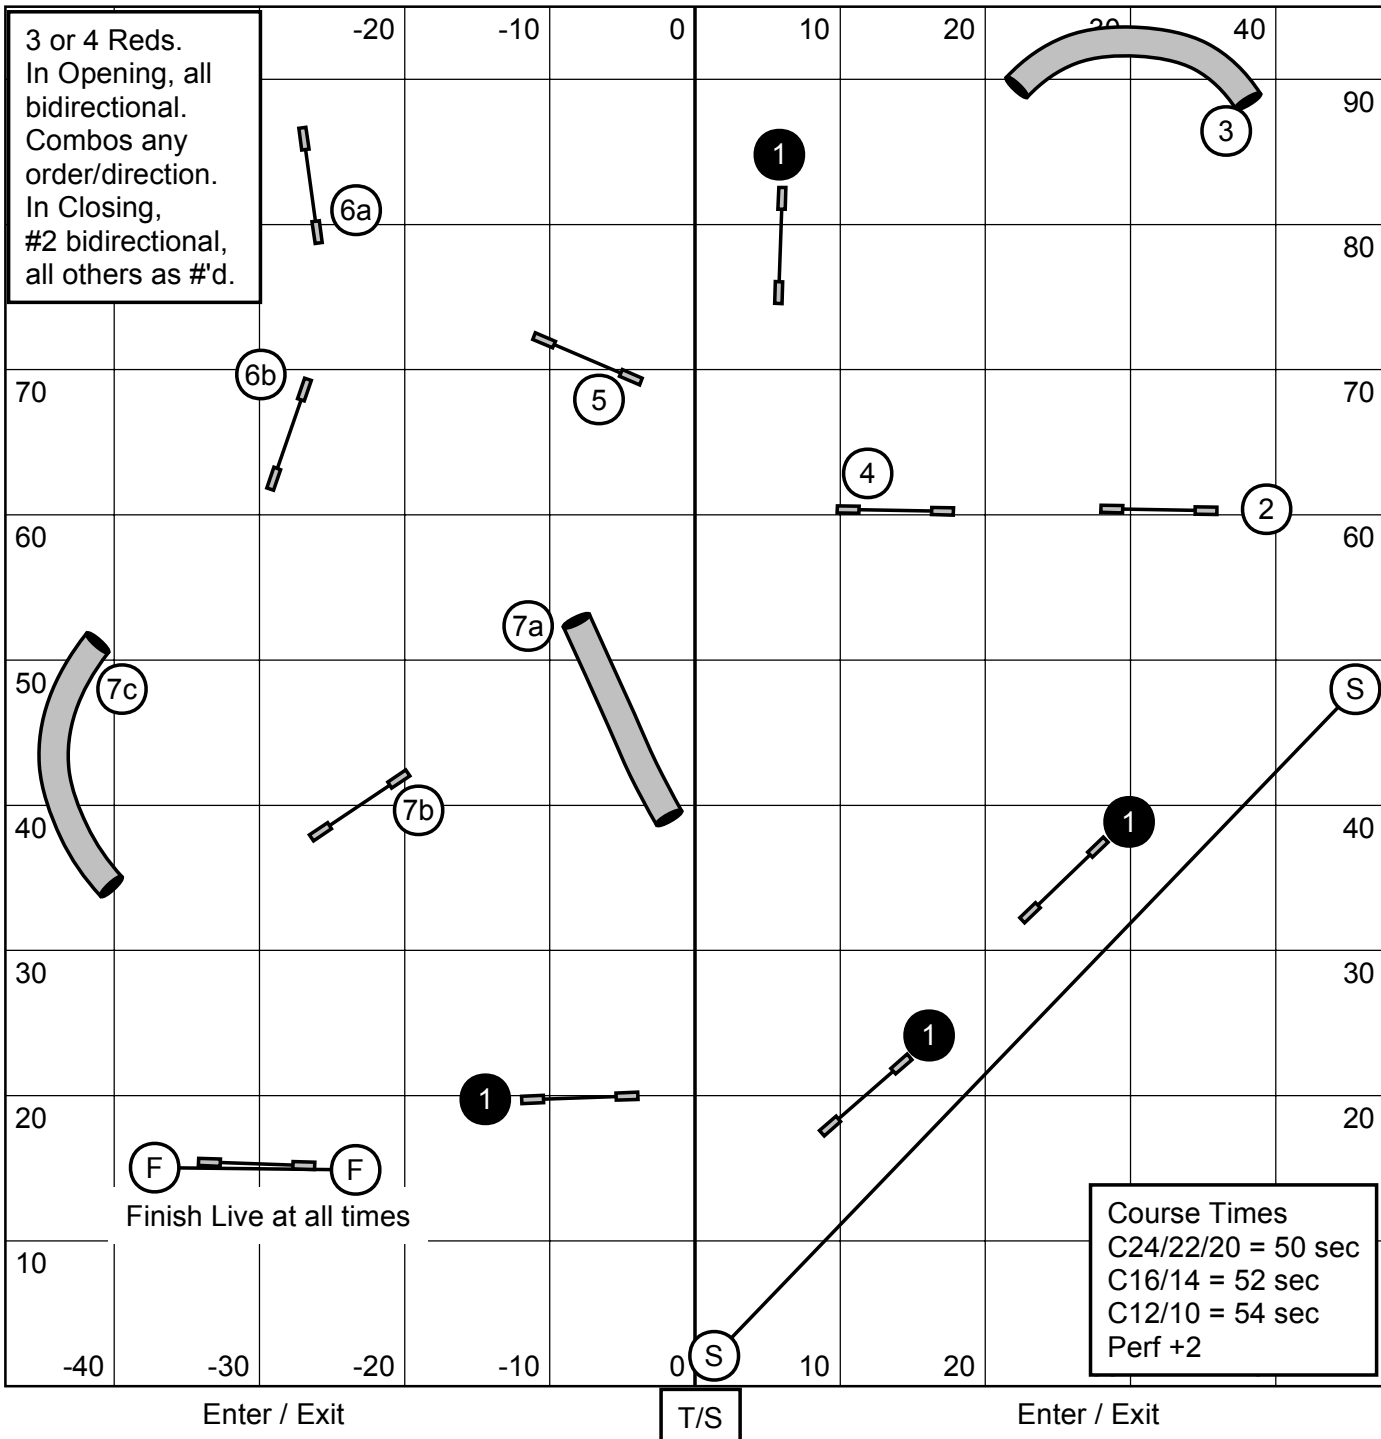

Enter / Exit

Keystone Agility Club USDAA
 Barto, PA
 Ashley Anderson
 Sunday, Oct 10, 2021

Masters/P3/Vet Jumpers

Keystone Agily Club USDAA
 Barto, PA
 Ashley Anderson
 Sunday, Oct 10, 2021

Starters/P1 Snooker

Keystone Agily Club USDAA
 Barto, PA
 Ashley Anderson
 Sunday, Oct 10, 2021

Advanced/P2 Snooker

Keystone Agility Club USDAA
 Barto, PA
 Ashley Anderson
 Sunday, Oct 10, 2021

Masters/P3/Vet Snooker

3 or 4 Reds.
 In Opening, all
 bidirectional.
 Combos any
 order/direction.
 In Closing,
 #2 bidirectional,
 all others as #d.

Course Times
 C24/22/20 = 47 sec
 C16/14 = 49 sec
 C12/10 = 51 sec
 Perf +2, Vet +4

Finish Live at all times

Enter / Exit

T/S

Enter / Exit

Keystone Agily Club USDAA
 Barto, PA
 Ashley Anderson
 Sunday, Oct 10, 2021