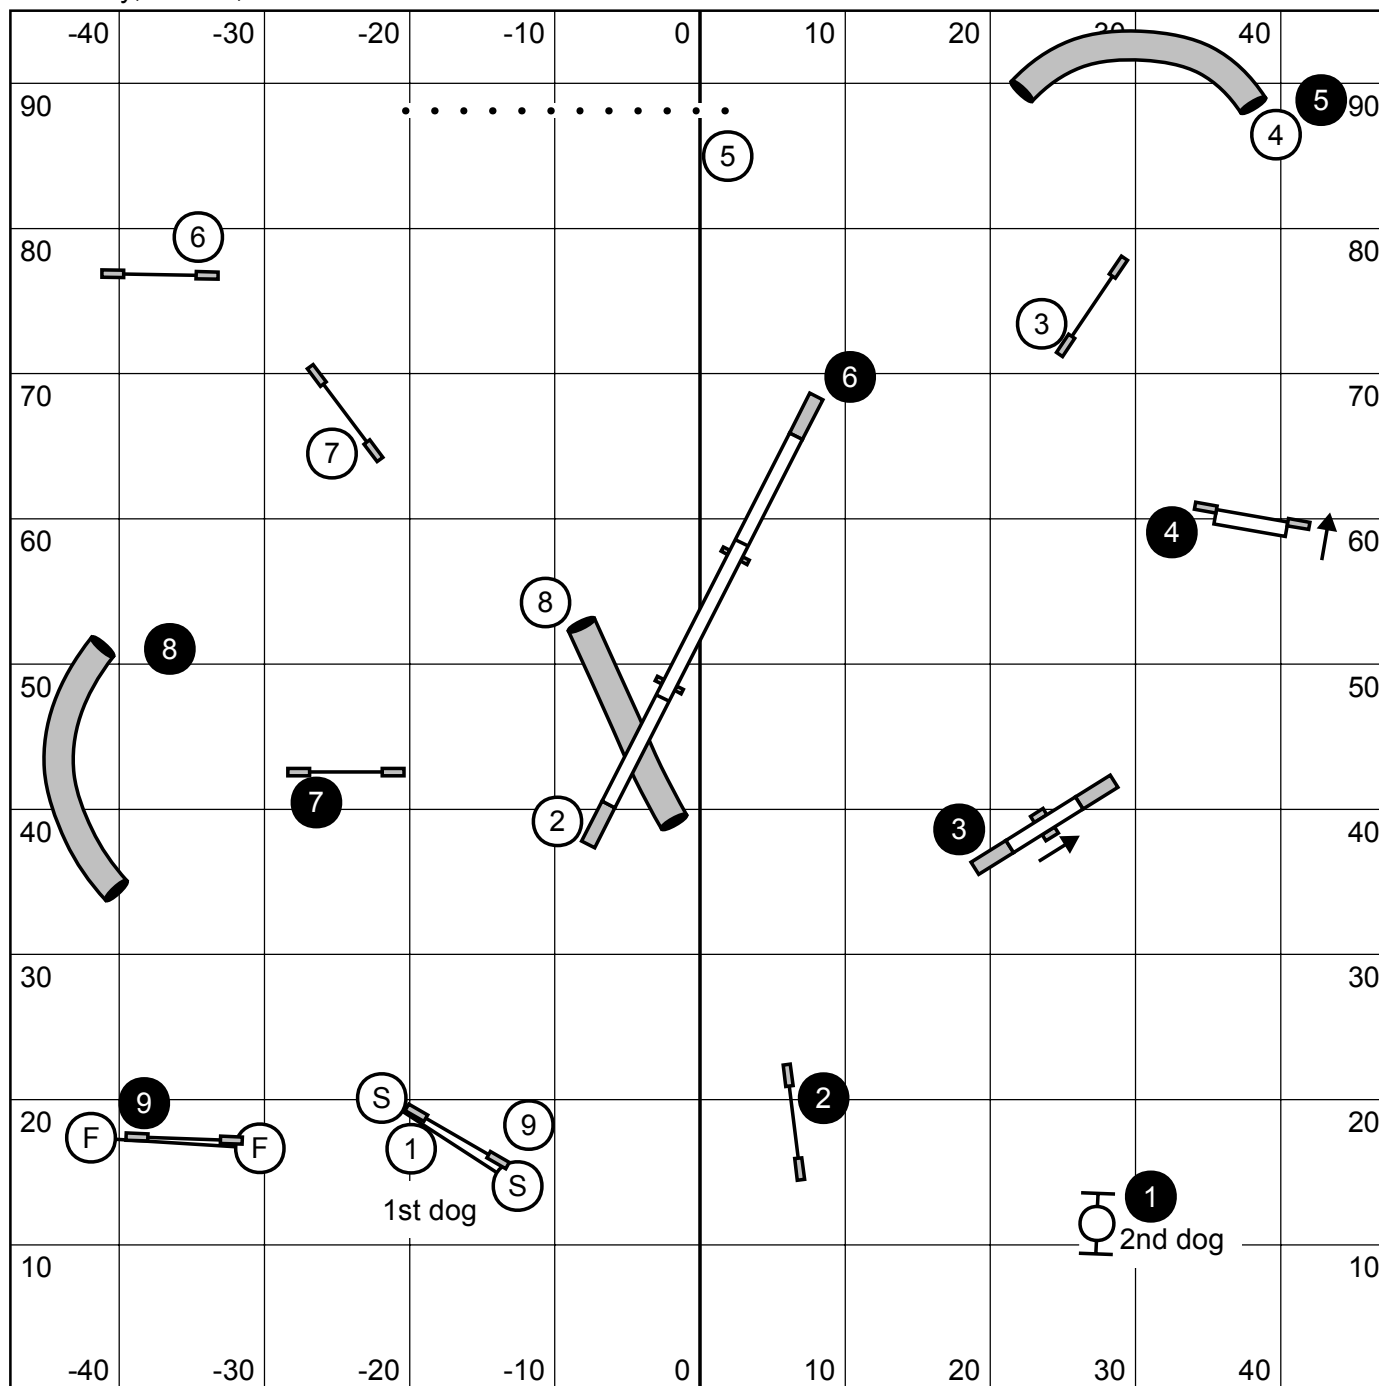

Keystone Agily Club USDAA
 Barto, PA
 Ashley Anderson
 Sunday, Oct 10, 2021

Advanced/P2 Snooker

Keystone Agility Club USDAA
 Barto, PA
 Ashley Anderson
 Sunday, Oct 10, 2021

Masters/P3/Vet Snooker

3 or 4 Reds.
 In Opening, all
 bidirectional.
 Combos any
 order/direction.
 In Closing,
 #2 bidirectional,
 all others as #d.

Course Times
 C24/22/20 = 47 sec
 C16/14 = 49 sec
 C12/10 = 51 sec
 Perf +2, Vet +4

Finish Live at all times

Enter / Exit

T/S

Enter / Exit

Keystone Agily Club USDAA
 Barto, PA
 Ashley Anderson
 Sunday, Oct 10, 2021

Combined Pairs

Enter / Exit

T/S

Enter / Exit

1st dog

2nd dog

Keystone Agily Club USDAA
 Barto, PA
 Ashley Anderson
 Sunday, Oct 10, 2021

Steeplechase / Perf. Speed Jumping