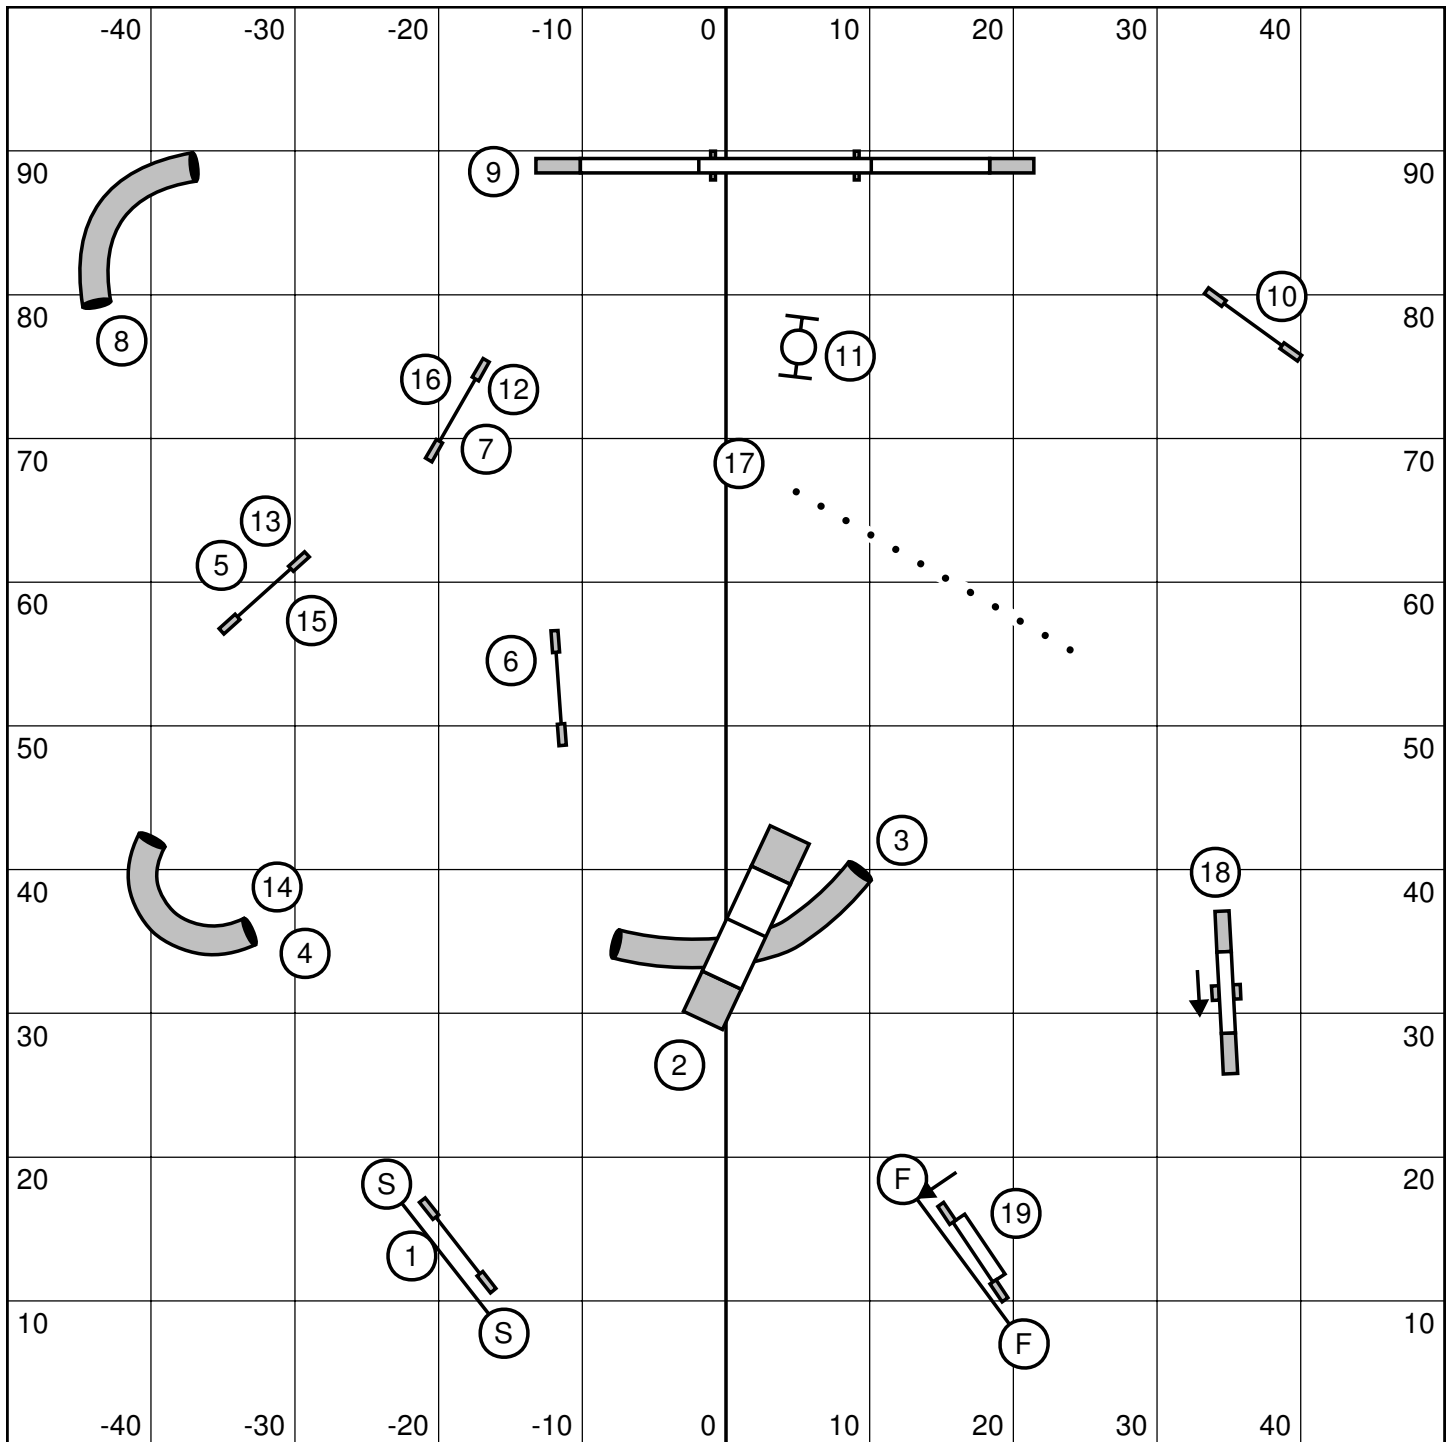

25 sec. opening
 Closing:
 20/22/24: 14 sec.
 14/16: 15 sec.
 10/12: 16 sec.
 Perf. add 1 sec.
 Vets add 2 sec.

1-2-3-5 pts.
 Weaves 5 pts.
 Back to back okay.
 13 pts. needed.

Masters/PIII Gamblers
 Val Reiner 6/5/21
 Lehigh Valley Dream Weavers Barto, PA

Masters/PIII Standard
 Val Reiner 6/5/21
 Lehigh Valley Dream Weavers Barto, PA

Grand Prix/PGP
 Val Reiner 6/5/21
 Lehigh Valley Dream Weavers Barto, PA

Second dog may start when first dog/handler touches the table.

Round numbers go first. Mixed height pairs may choose sides.

Combined Pairs
 Val Reiner 6/5/21
 Lehigh Valley Dream Weavers Barto, PA

Masters/PIII Jumpers
 Val Reiner 6/5/21
 Lehigh Valley Dream Weavers Barto, PA