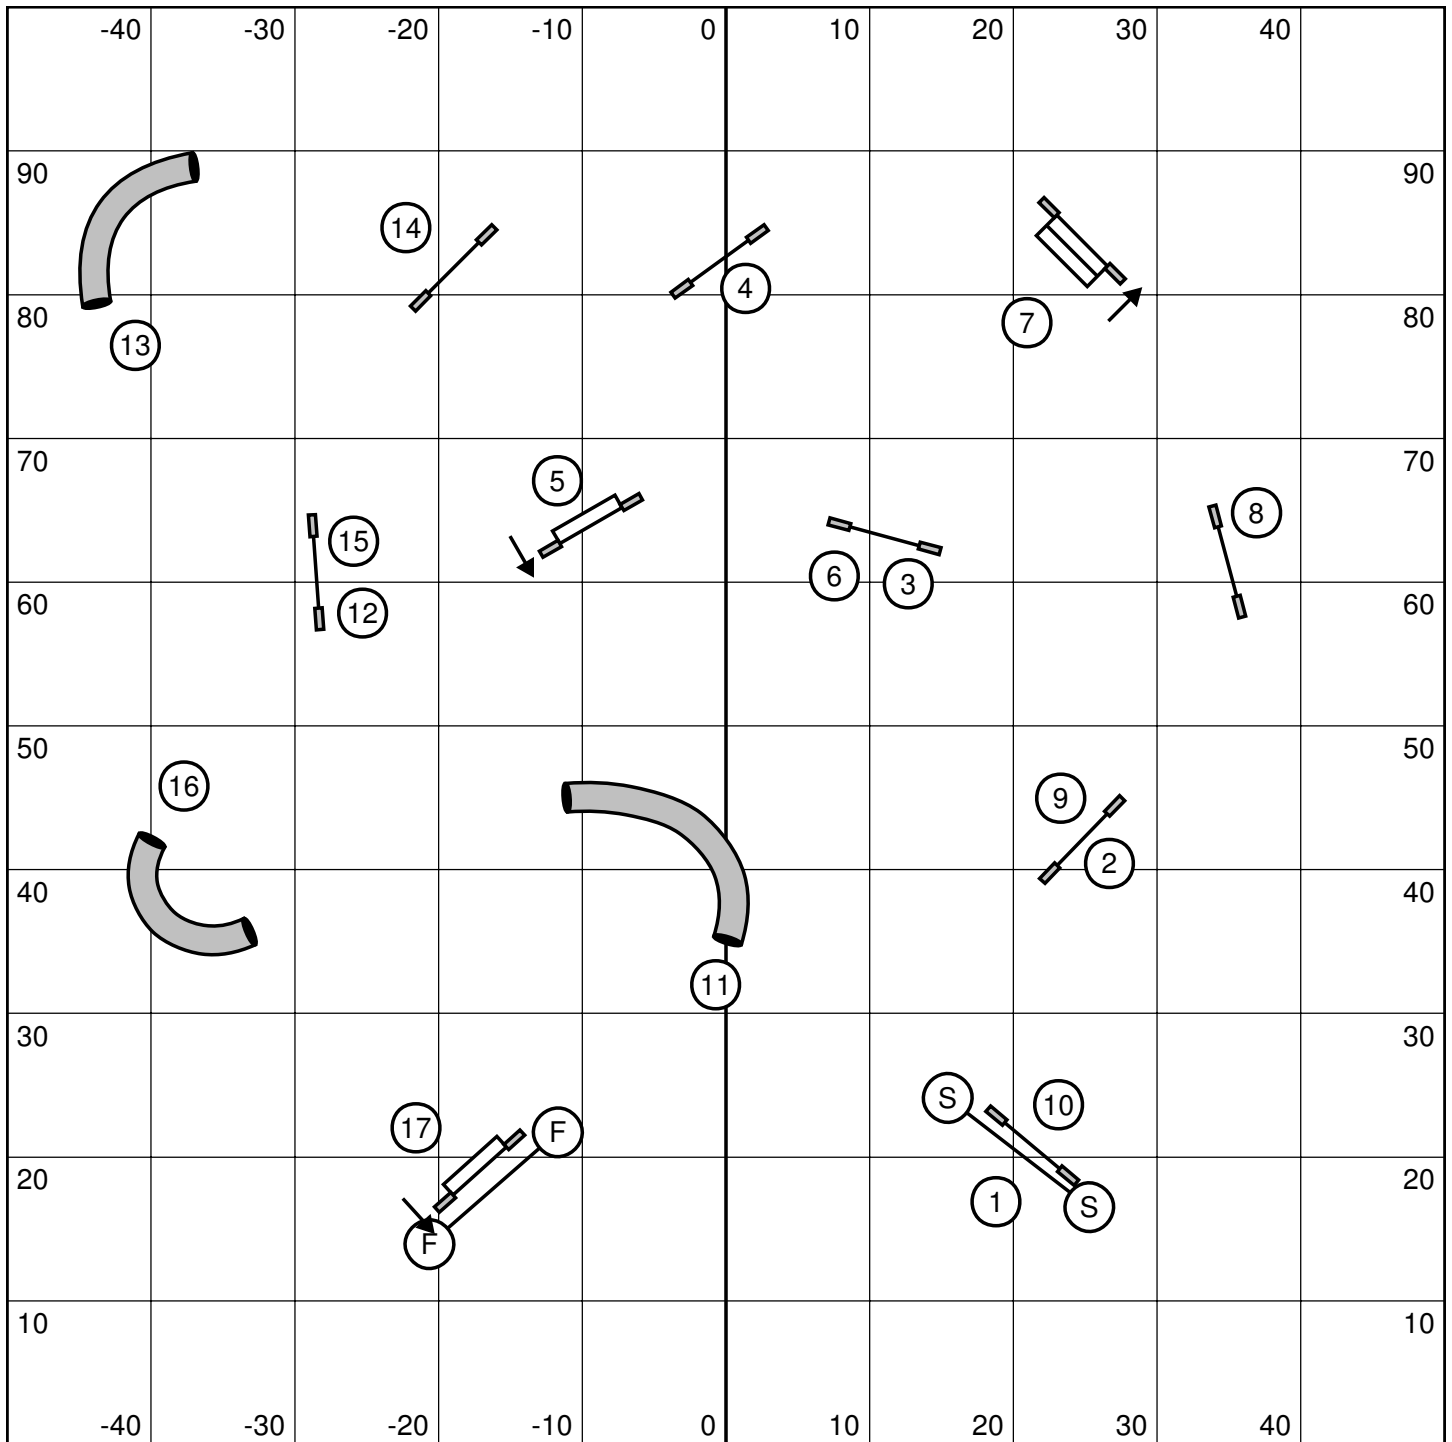

25 sec. opening
 Closing:
 20/22/24: 14 sec.
 14/16: 15 sec.
 10/12: 16 sec.
 Perf. add 1 sec.
 Vets add 2 sec.

1-2-3-5 pts.
 Weaves 5 pts.
 Back to back okay.
 13 pts. needed.

Masters/PIII Gamblers
 Val Reiner 6/5/21
 Lehigh Valley Dream Weavers Barto, PA

Masters/PIII Standard
 Val Reiner 6/5/21
 Lehigh Valley Dream Weavers Barto, PA

Grand Prix/PGP
 Val Reiner 6/5/21
 Lehigh Valley Dream Weavers Barto, PA

Second dog may start when first dog/handler touches the table.

Round numbers go first. Mixed height pairs may choose sides.

Combined Pairs
 Val Reiner 6/5/21
 Lehigh Valley Dream Weavers Barto, PA

Masters/PIII Jumpers
 Val Reiner 6/5/21
 Lehigh Valley Dream Weavers Barto, PA