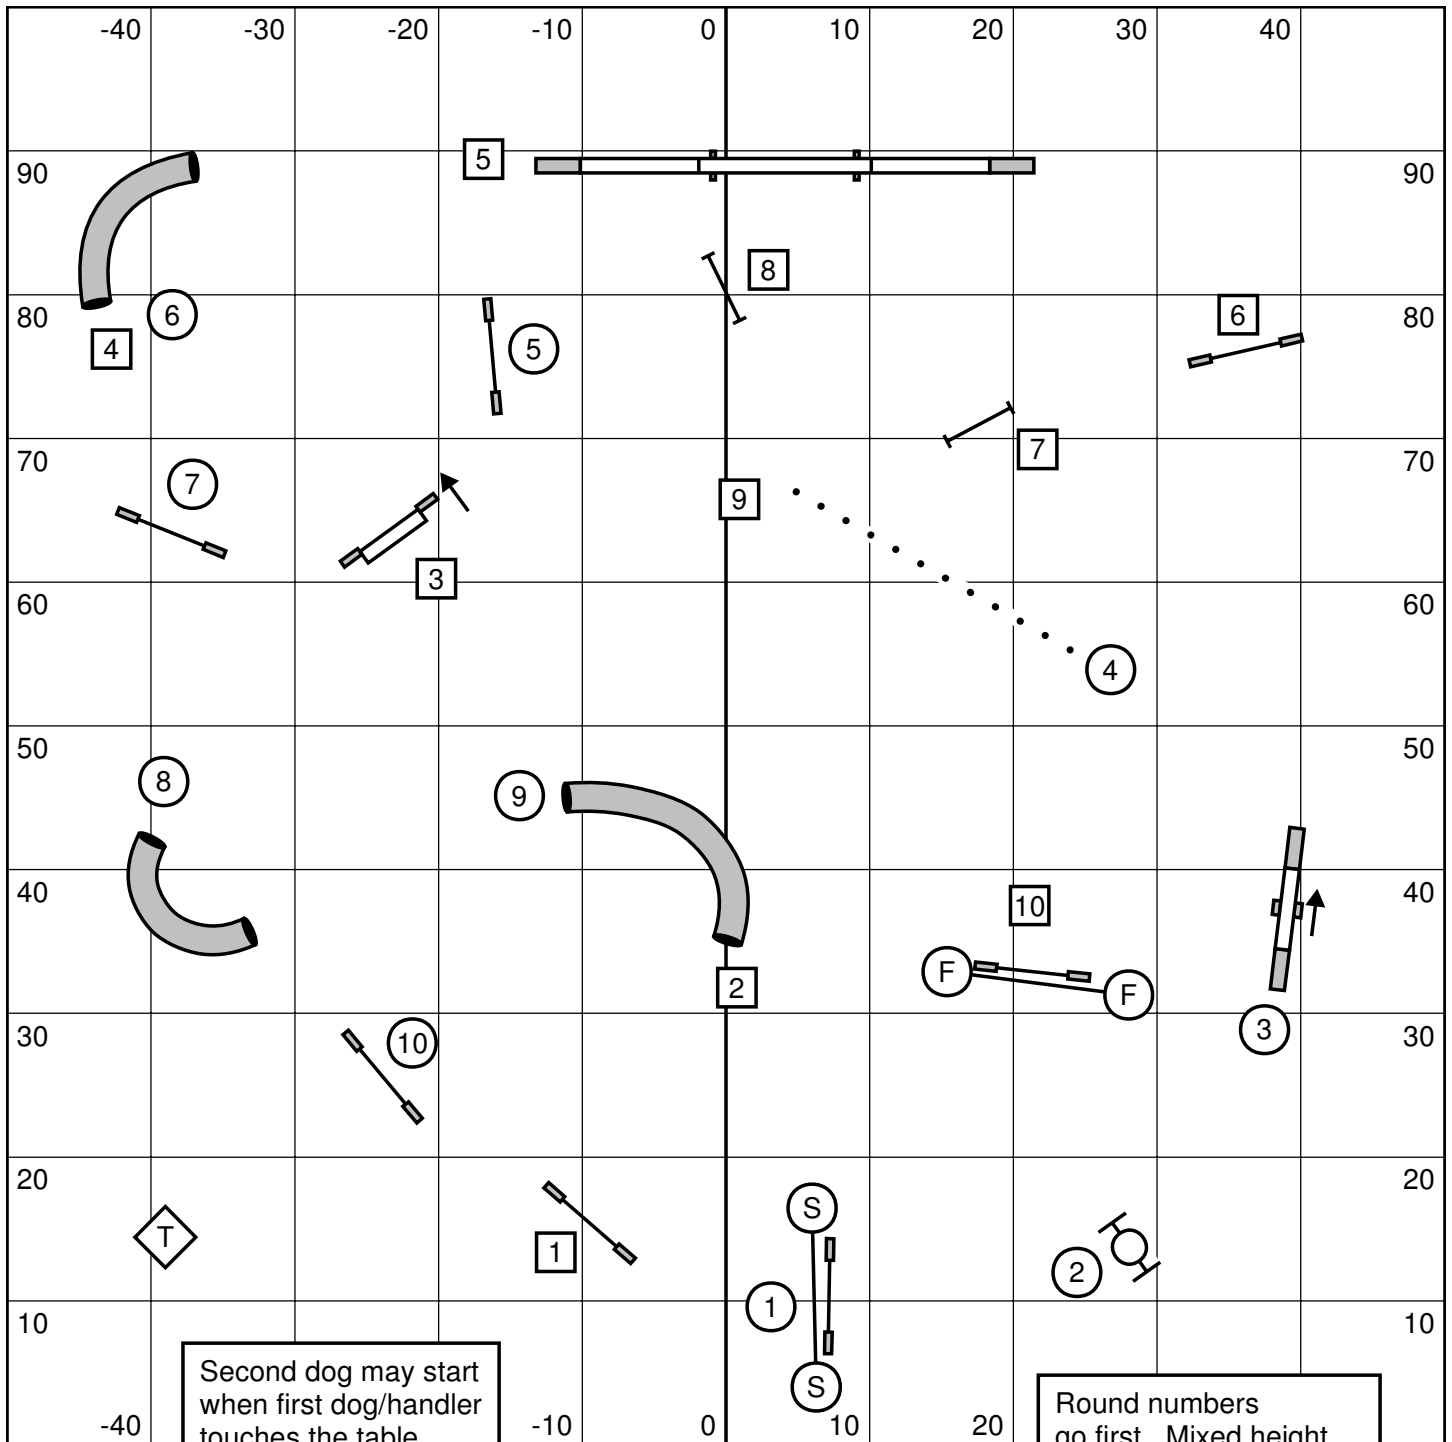

25 sec. opening
 Closing:
 20/22/24: 14 sec.
 14/16: 15 sec.
 10/12: 16 sec.
 Perf. add 1 sec.
 Vets add 2 sec.

1-2-3-5 pts.
 Weaves 5 pts.
 Back to back okay.
 13 pts. needed.

Masters/PIII Gamblers
 Val Reiner 6/5/21
 Lehigh Valley Dream Weavers Barto, PA

Masters/PIII Standard
 Val Reiner 6/5/21
 Lehigh Valley Dream Weavers Barto, PA

Grand Prix/PGP
 Val Reiner 6/5/21
 Lehigh Valley Dream Weavers Barto, PA

Second dog may start when first dog/handler touches the table.

Round numbers go first. Mixed height pairs may choose sides.

Combined Pairs
 Val Reiner 6/5/21
 Lehigh Valley Dream Weavers Barto, PA

Masters/PIII Jumpers
 Val Reiner 6/5/21
 Lehigh Valley Dream Weavers Barto, PA