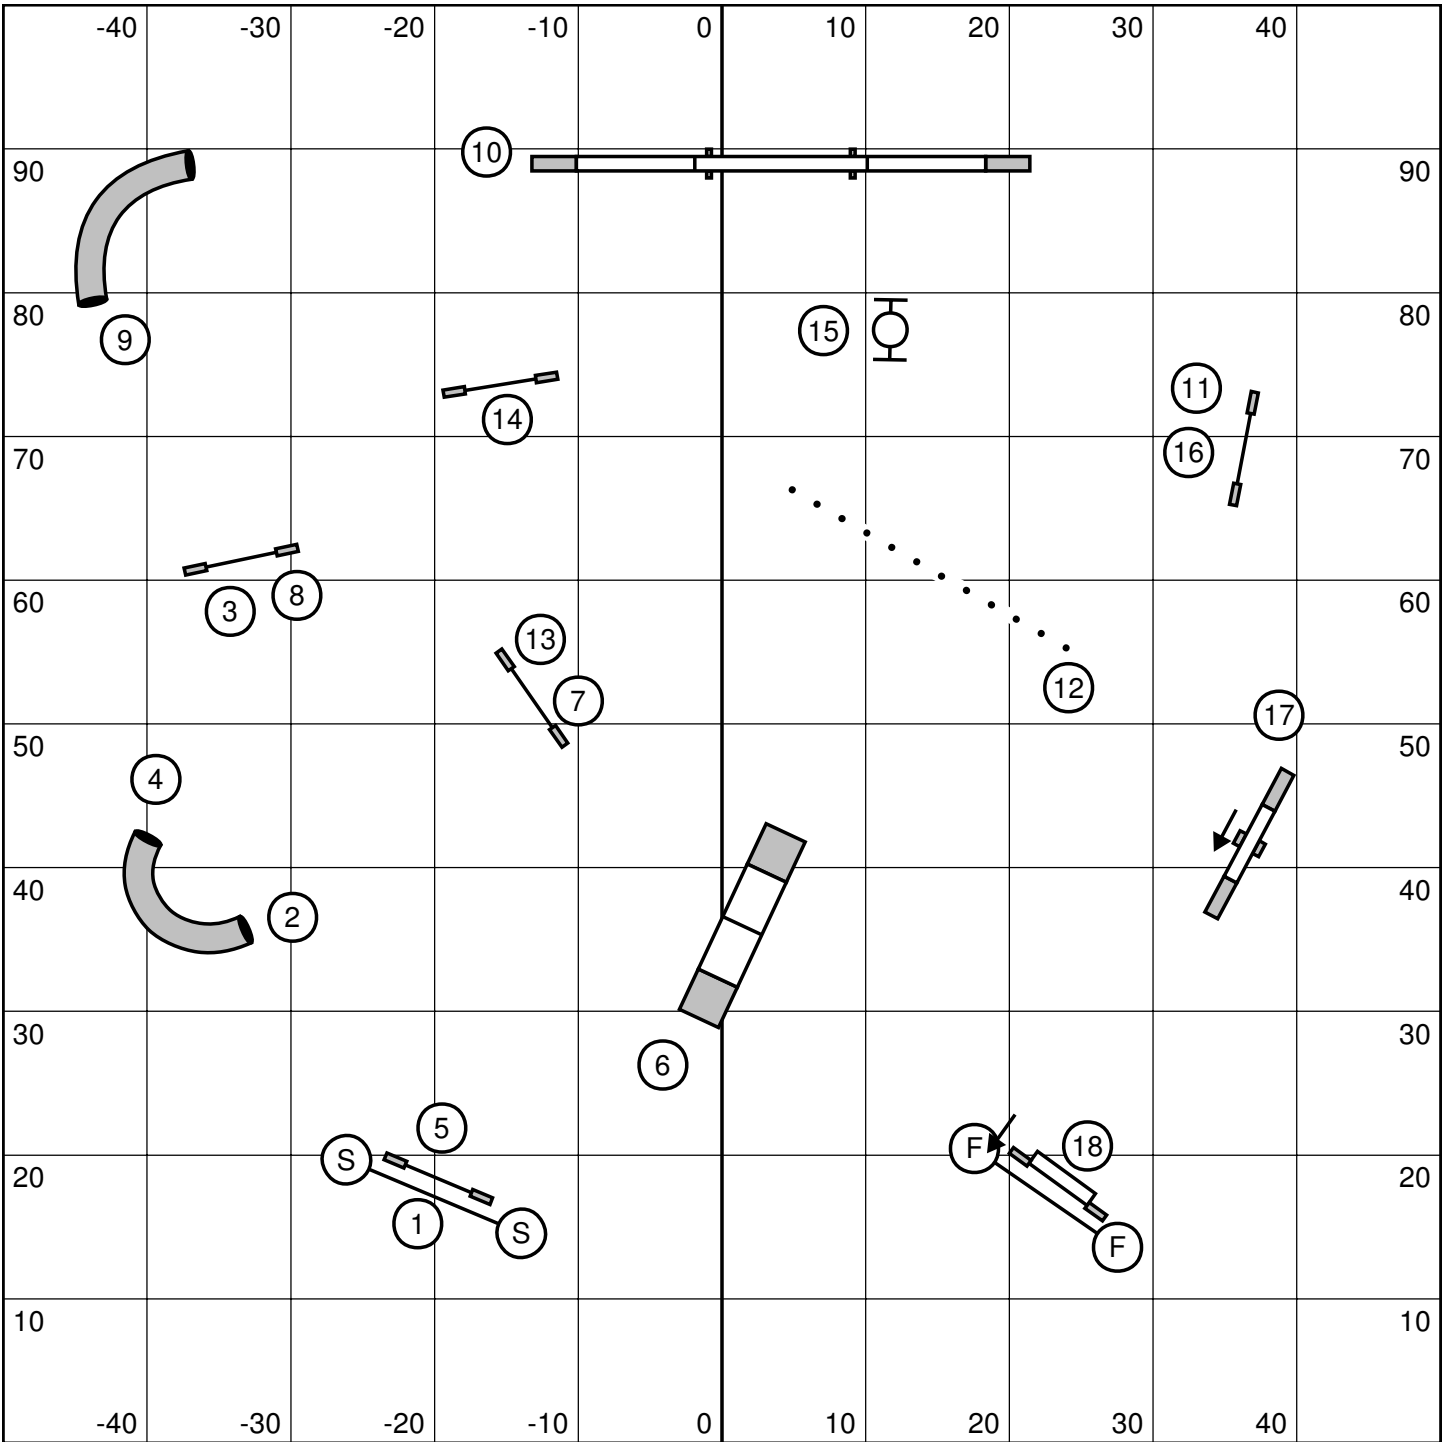

25 sec. opening
 Closing:
 20/22/24: 14 sec.
 14/16: 15 sec.
 10/12: 16 sec.
 Perf. add 1 sec.
 Vets add 2 sec.

1-2-3-5 pts.
 Weaves 5 pts.
 Back to back okay.
 13 pts. needed.

Masters/PIII Gamblers
 Val Reiner 6/5/21
 Lehigh Valley Dream Weavers Barto, PA

Masters/PIII Standard
 Val Reiner 6/5/21
 Lehigh Valley Dream Weavers Barto, PA

Grand Prix/PGP
 Val Reiner 6/5/21
 Lehigh Valley Dream Weavers Barto, PA

Second dog may start when first dog/handler touches the table.

Round numbers go first. Mixed height pairs may choose sides.

Combined Pairs
 Val Reiner 6/5/21
 Lehigh Valley Dream Weavers Barto, PA

Masters/PIII Jumpers
 Val Reiner 6/5/21
 Lehigh Valley Dream Weavers Barto, PA