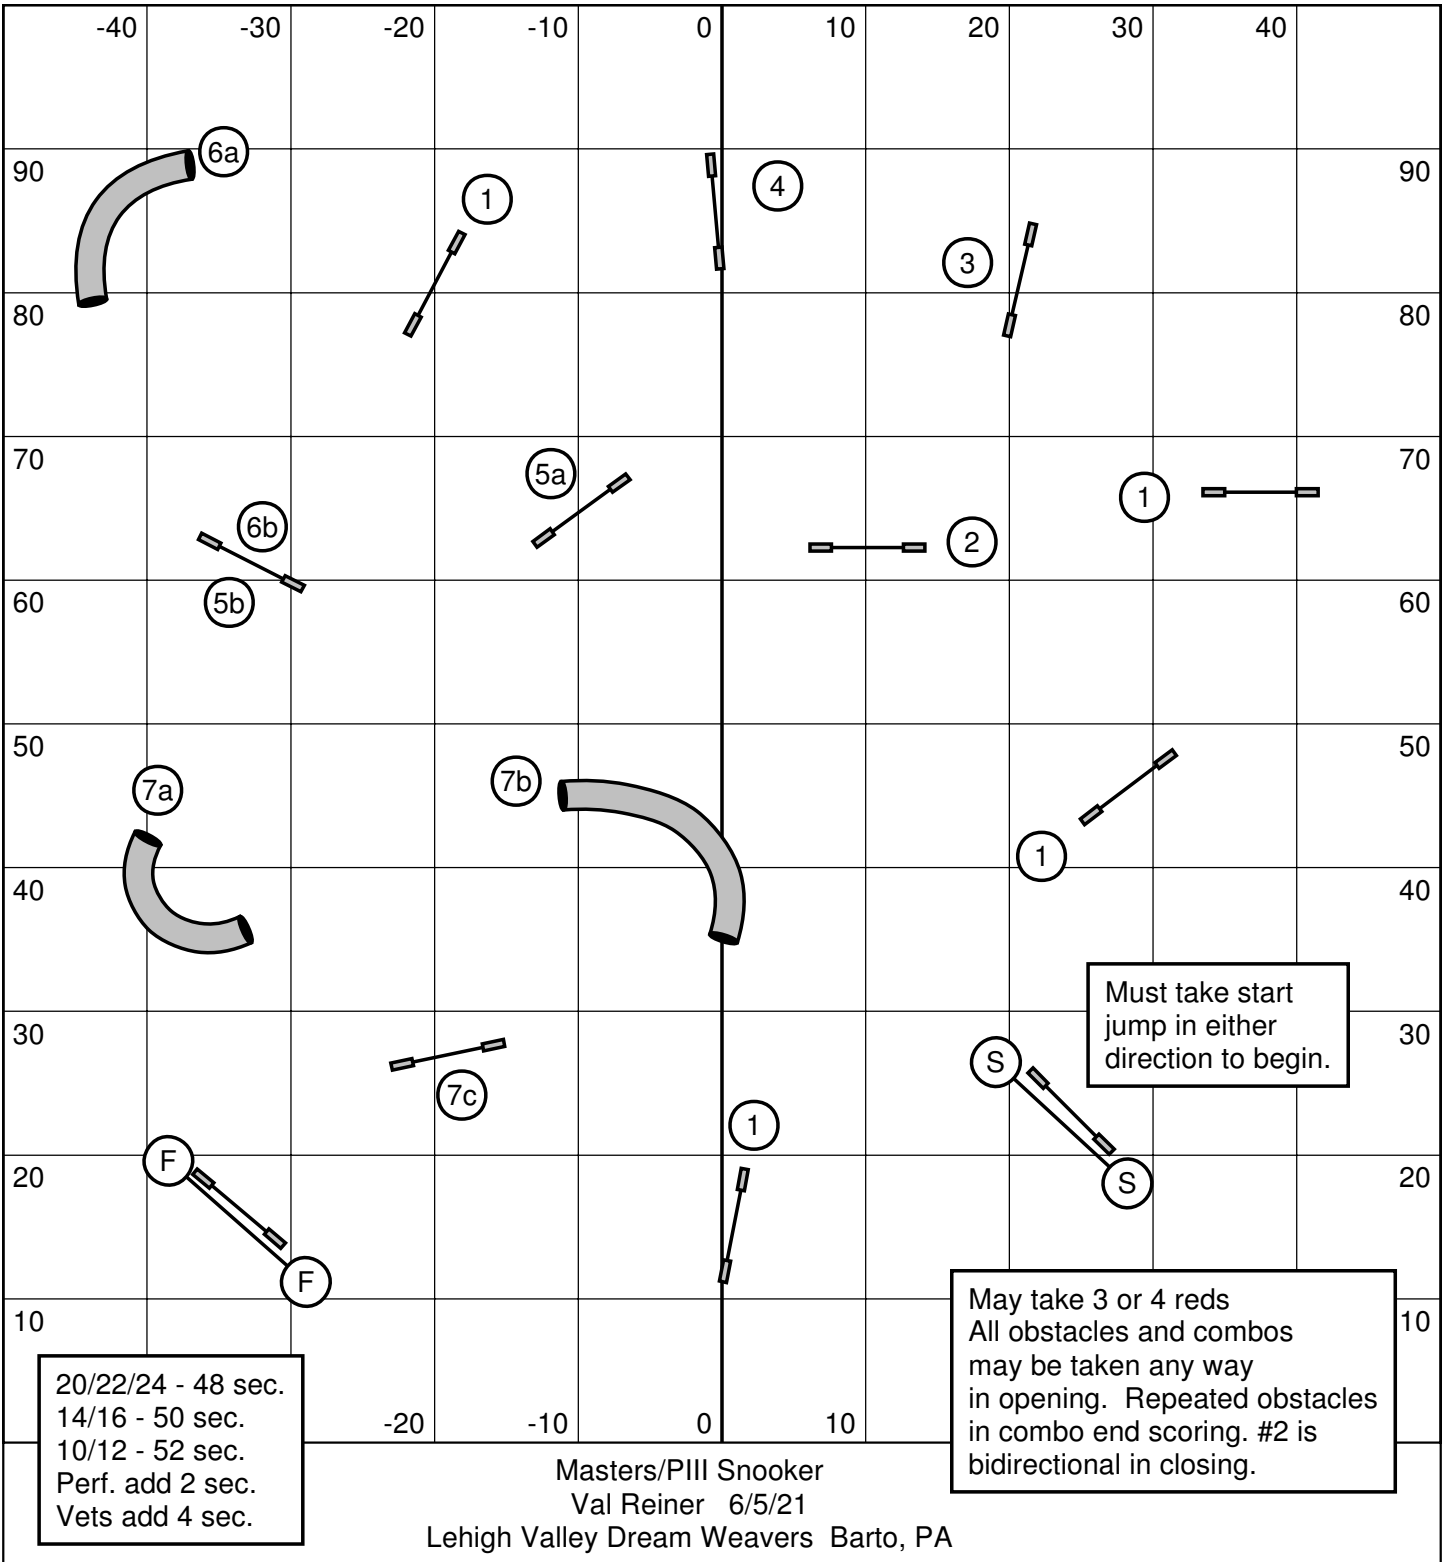

25 sec. opening
 Closing:
 20/22/24: 14 sec.
 14/16: 15 sec.
 10/12: 16 sec.
 Perf. add 1 sec.
 Vets add 2 sec.

1-2-3-5 pts.
 Weaves 5 pts.
 Back to back okay.
 13 pts. needed.

Masters/PIII Gamblers
 Val Reiner 6/5/21
 Lehigh Valley Dream Weavers Barto, PA

Masters/PIII Standard
 Val Reiner 6/5/21
 Lehigh Valley Dream Weavers Barto, PA

Grand Prix/PGP
 Val Reiner 6/5/21
 Lehigh Valley Dream Weavers Barto, PA

Second dog may start when first dog/handler touches the table.

Round numbers go first. Mixed height pairs may choose sides.

Combined Pairs
 Val Reiner 6/5/21
 Lehigh Valley Dream Weavers Barto, PA

Masters/PIII Jumpers
 Val Reiner 6/5/21
 Lehigh Valley Dream Weavers Barto, PA