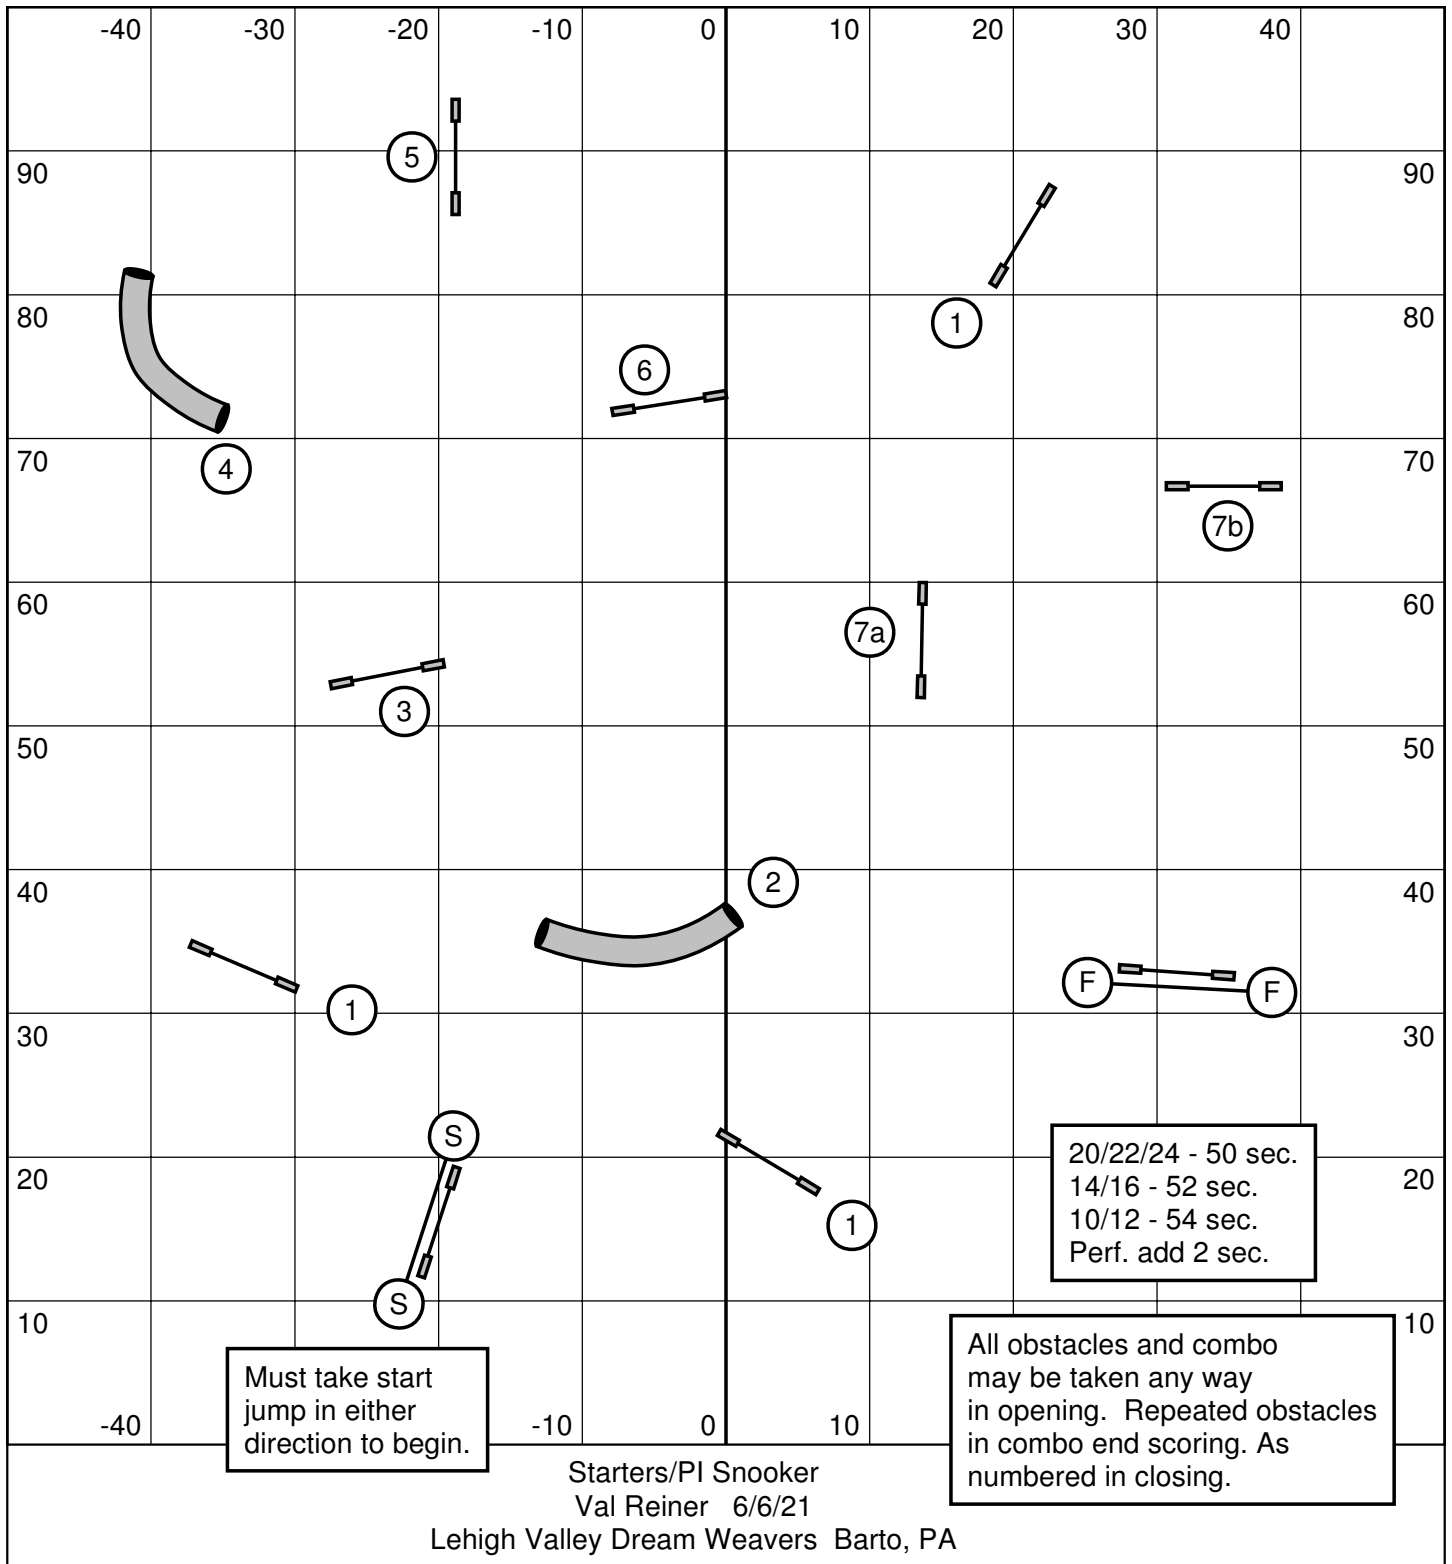

Advanced/PII Jumpers
 Val Reiner 6/6/21
 Lehigh Valley Dream Weavers Barto, PA

Starters/PI/Intro Jumpers
 Val Reiner 6/6/21
 Lehigh Valley Dream Weavers Barto, PA

Steeplechase/ Performance Speed Jumpers
 Val Reiner 6/6/21
 Lehigh Valley Dream Weavers Barto, PA

Second dog may start when first dog/handler touches the table.

Round numbers go first. Mixed height pairs may choose sides.

Combined Pairs Rnd 1 & 2
 Val Reiner 6/6/21
 Lehigh Valley Dream Weavers Barto, PA