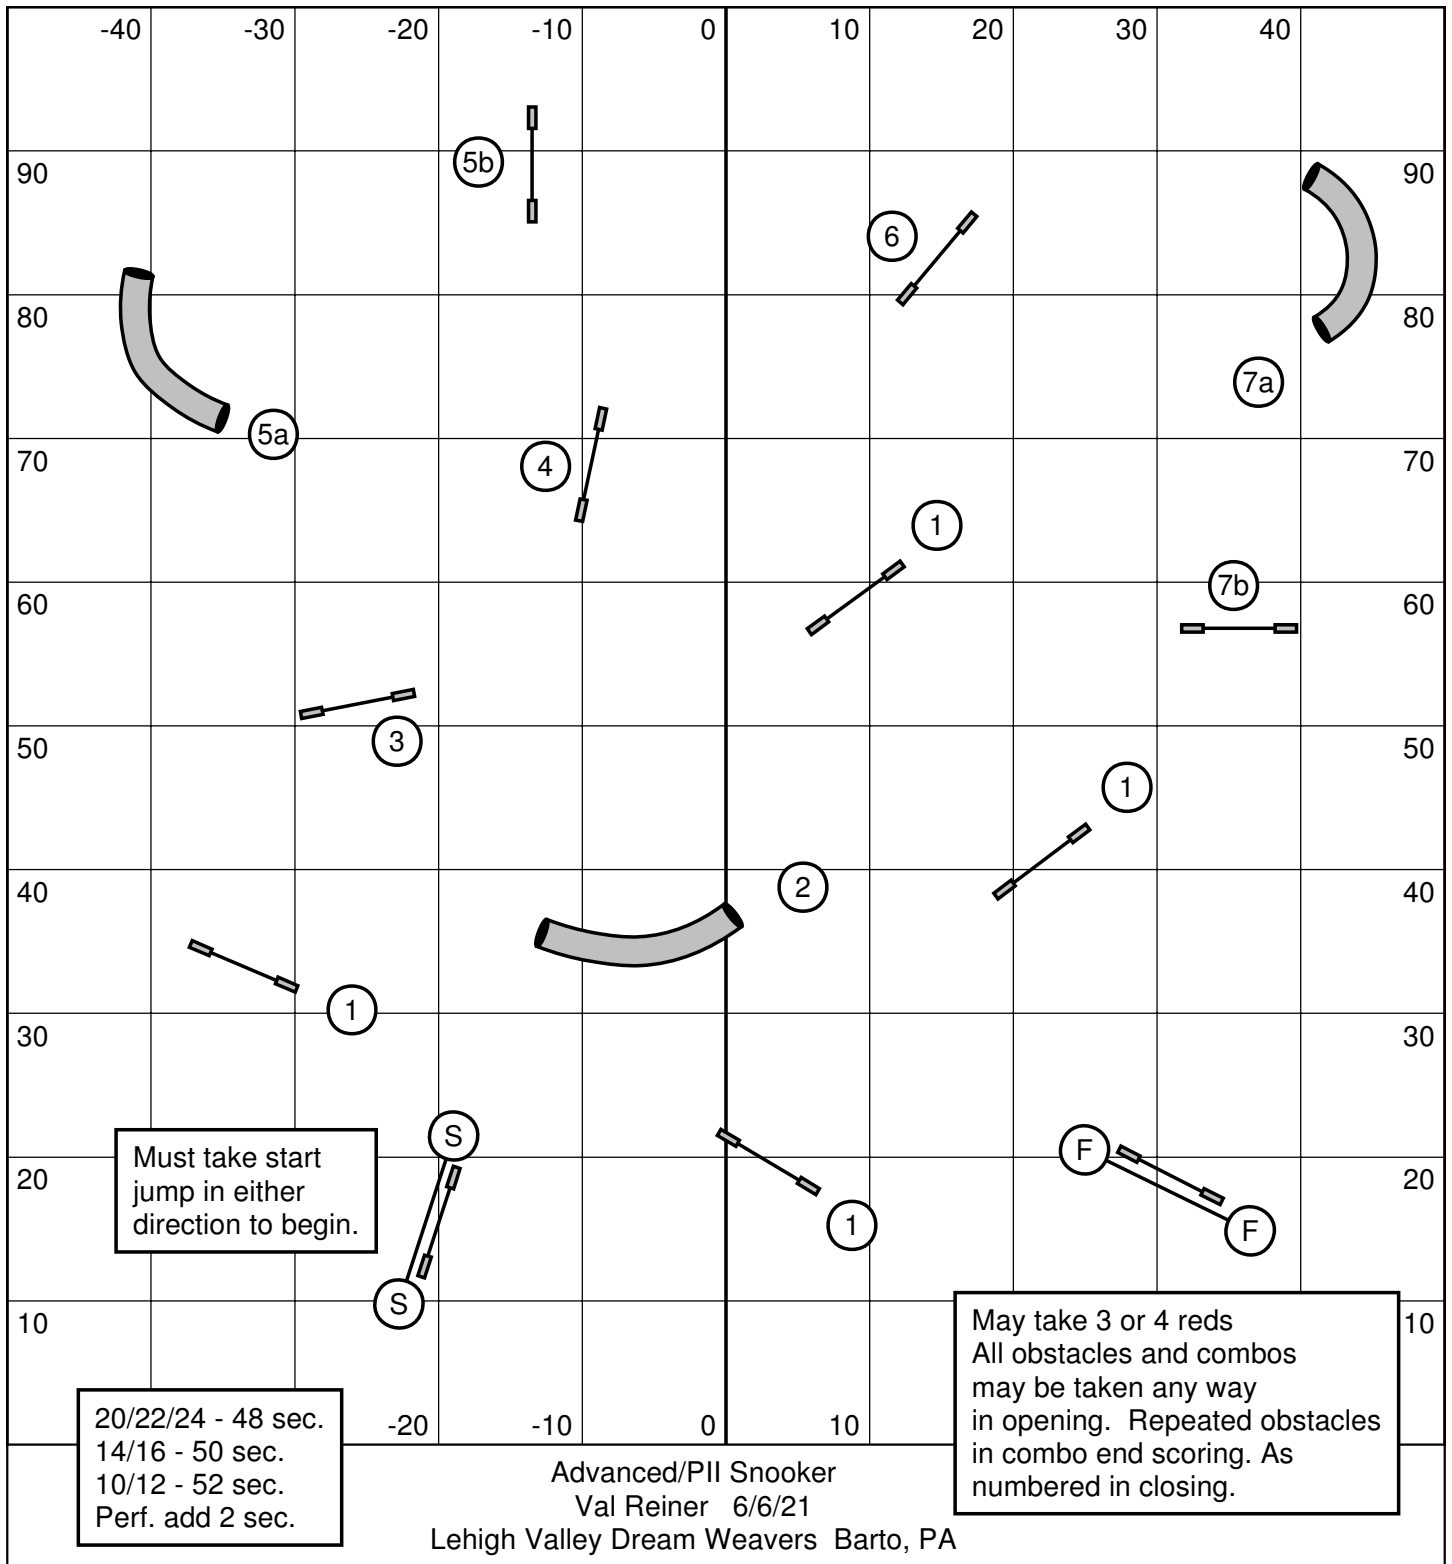

Advanced/PII Jumpers
 Val Reiner 6/6/21
 Lehigh Valley Dream Weavers Barto, PA

Starters/PI/Intro Jumpers
 Val Reiner 6/6/21
 Lehigh Valley Dream Weavers Barto, PA

Steeplechase/ Performance Speed Jumpers
 Val Reiner 6/6/21
 Lehigh Valley Dream Weavers Barto, PA

Second dog may start when first dog/handler touches the table.

Round numbers go first. Mixed height pairs may choose sides.

Combined Pairs Rnd 1 & 2
 Val Reiner 6/6/21
 Lehigh Valley Dream Weavers Barto, PA