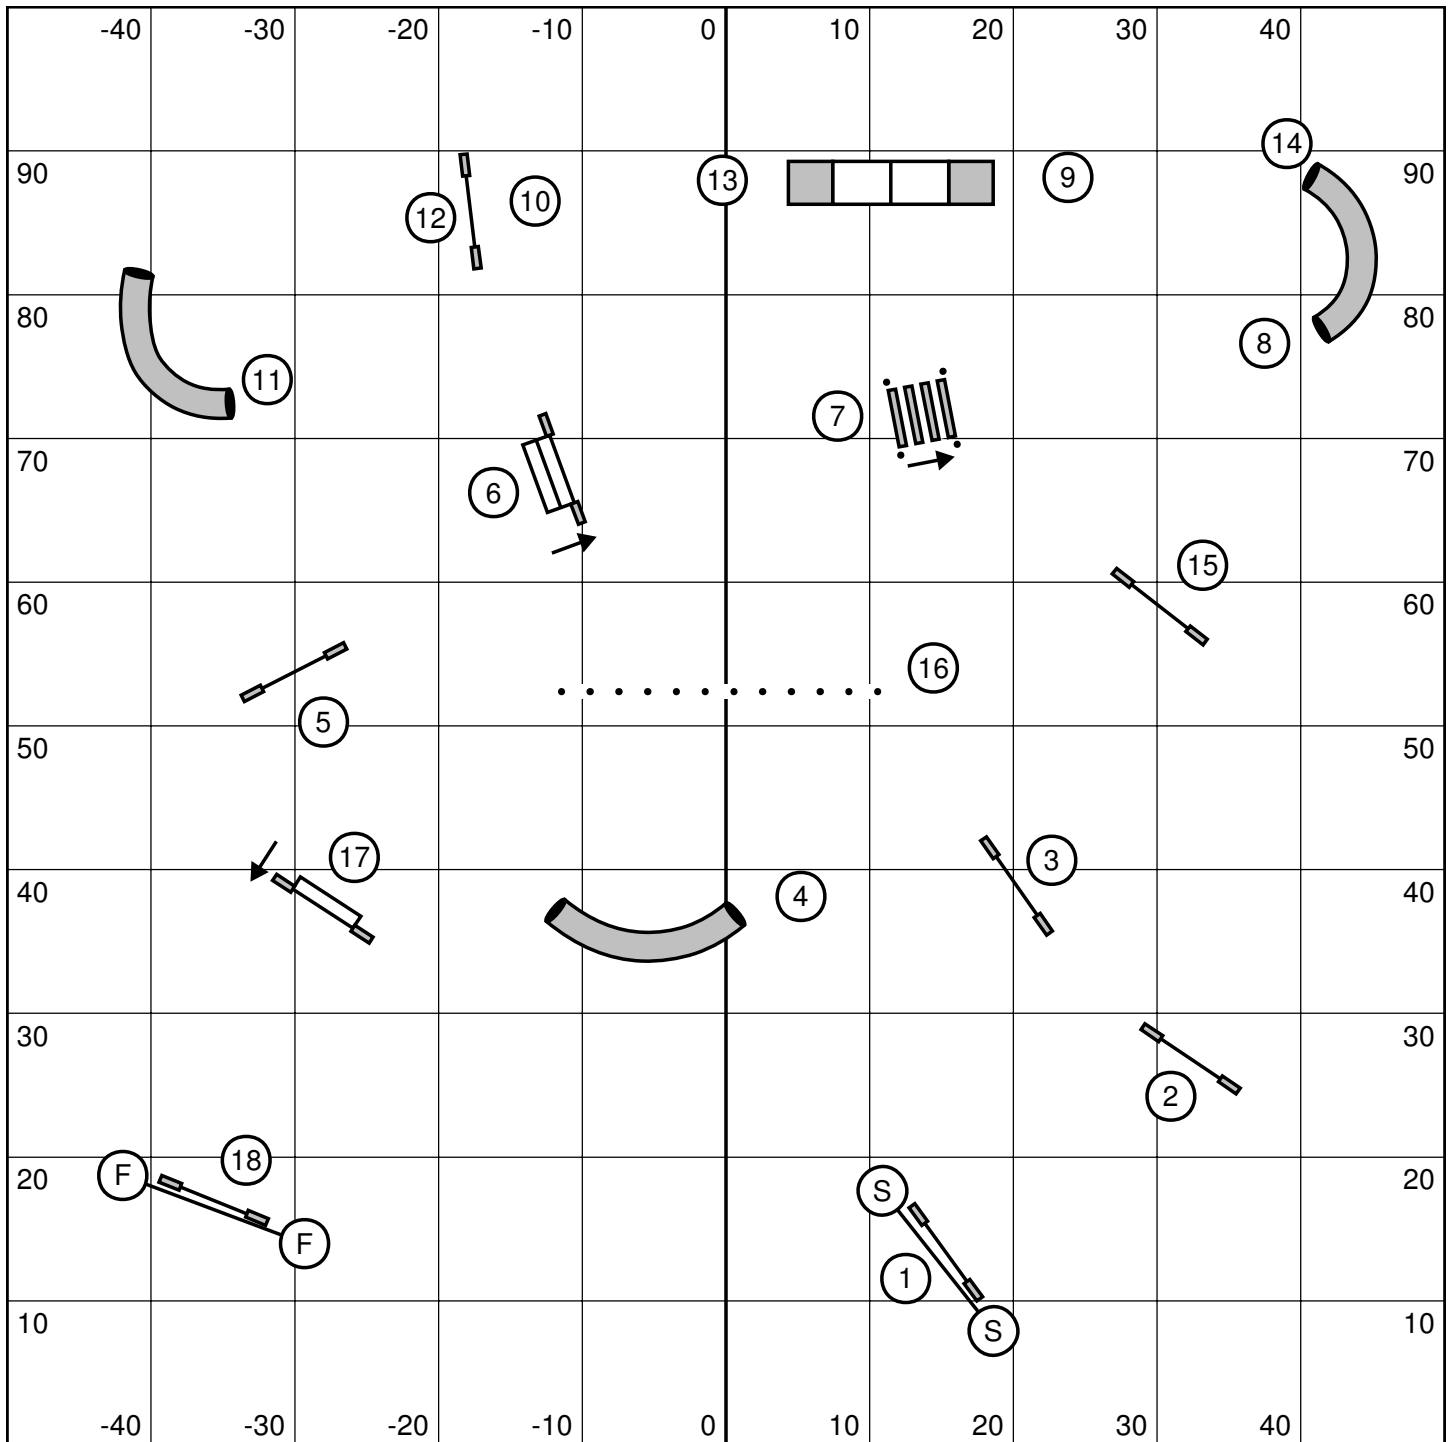

Advanced/PII Jumpers
 Val Reiner 6/6/21
 Lehigh Valley Dream Weavers Barto, PA

Starters/PI/Intro Jumpers
 Val Reiner 6/6/21
 Lehigh Valley Dream Weavers Barto, PA

Steeplechase/ Performance Speed Jumpers
 Val Reiner 6/6/21
 Lehigh Valley Dream Weavers Barto, PA

Second dog may start when first dog/handler touches the table.

Round numbers go first. Mixed height pairs may choose sides.

Combined Pairs Rnd 1 & 2
 Val Reiner 6/6/21
 Lehigh Valley Dream Weavers Barto, PA