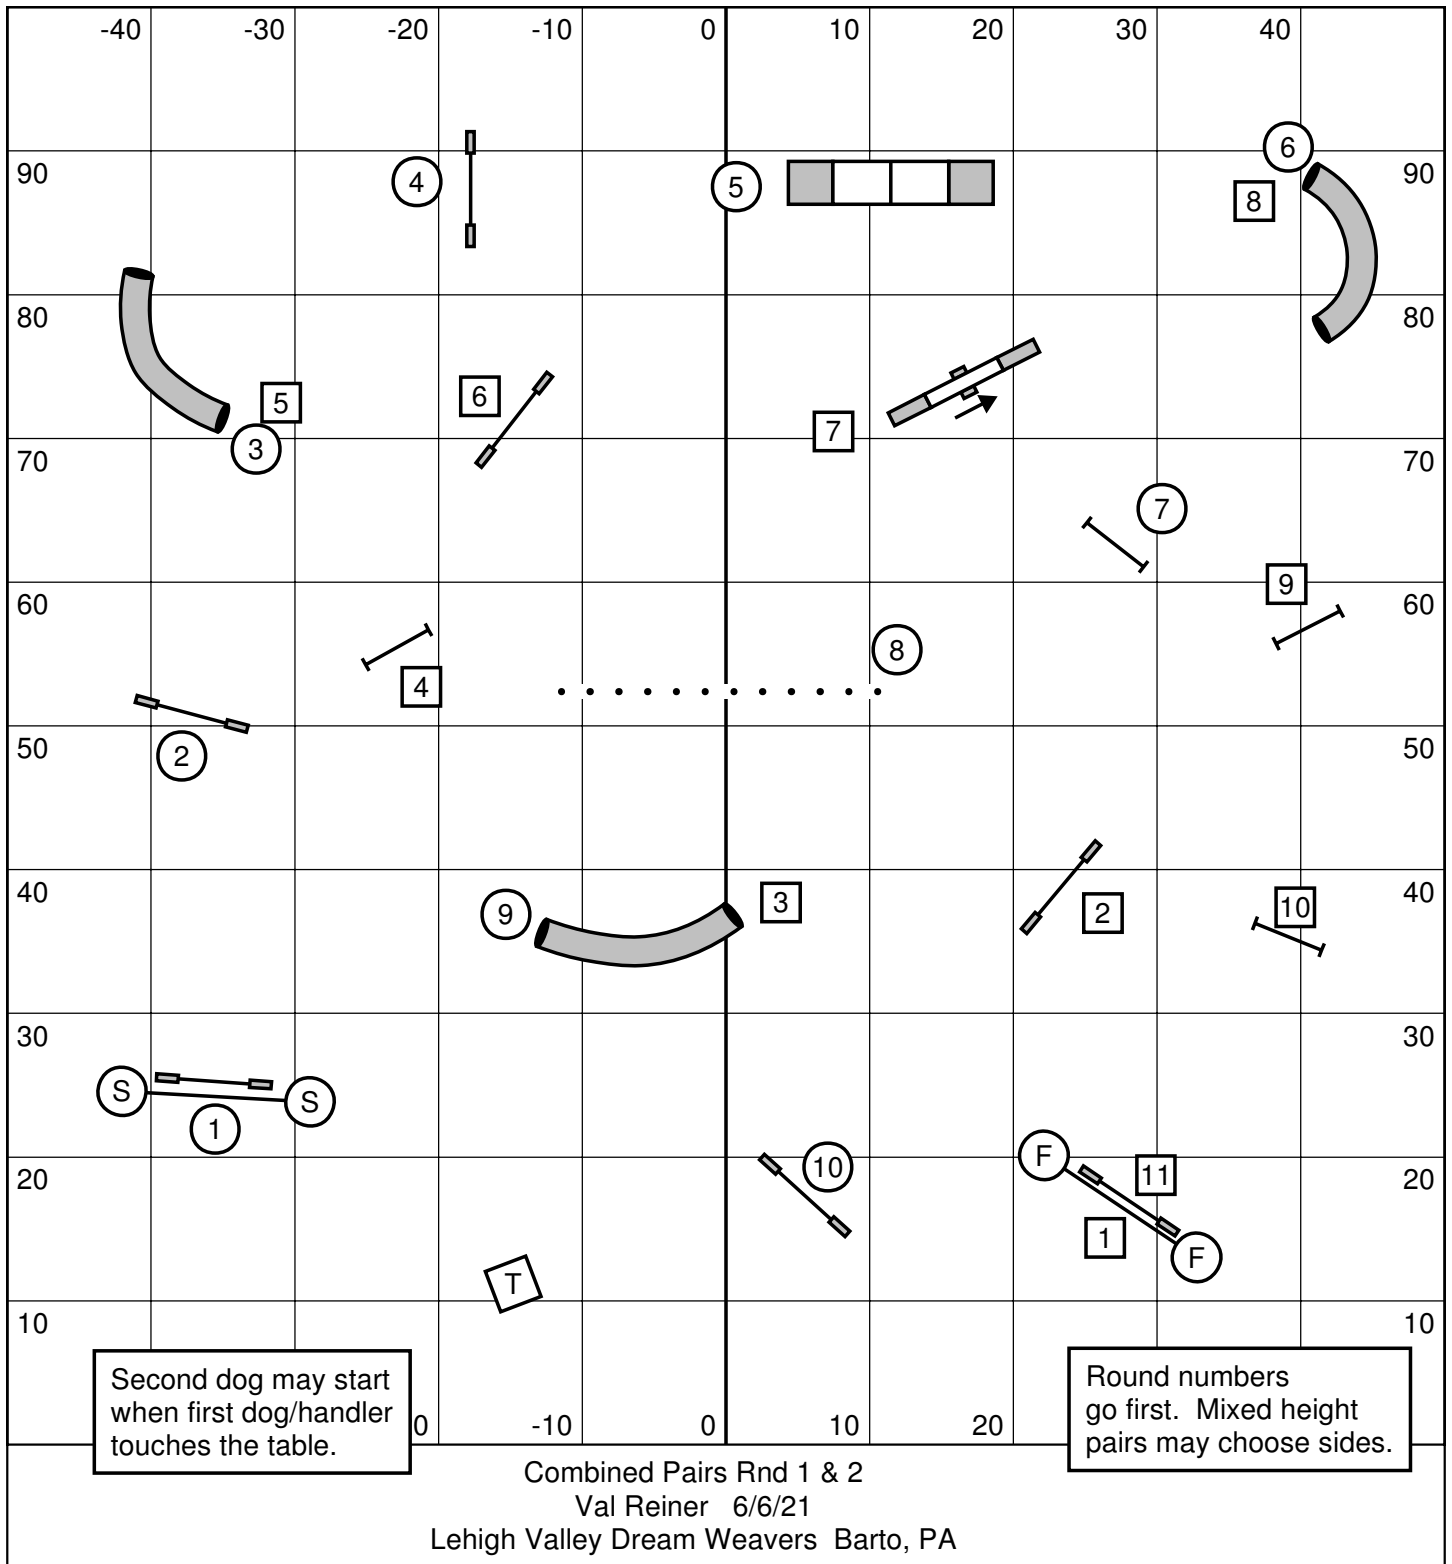

Advanced/PII Jumpers
 Val Reiner 6/6/21
 Lehigh Valley Dream Weavers Barto, PA

Starters/PI/Intro Jumpers
 Val Reiner 6/6/21
 Lehigh Valley Dream Weavers Barto, PA

Steeplechase/ Performance Speed Jumpers
 Val Reiner 6/6/21
 Lehigh Valley Dream Weavers Barto, PA

Second dog may start when first dog/handler touches the table.

Round numbers go first. Mixed height pairs may choose sides.

Combined Pairs Rnd 1 & 2
 Val Reiner 6/6/21
 Lehigh Valley Dream Weavers Barto, PA