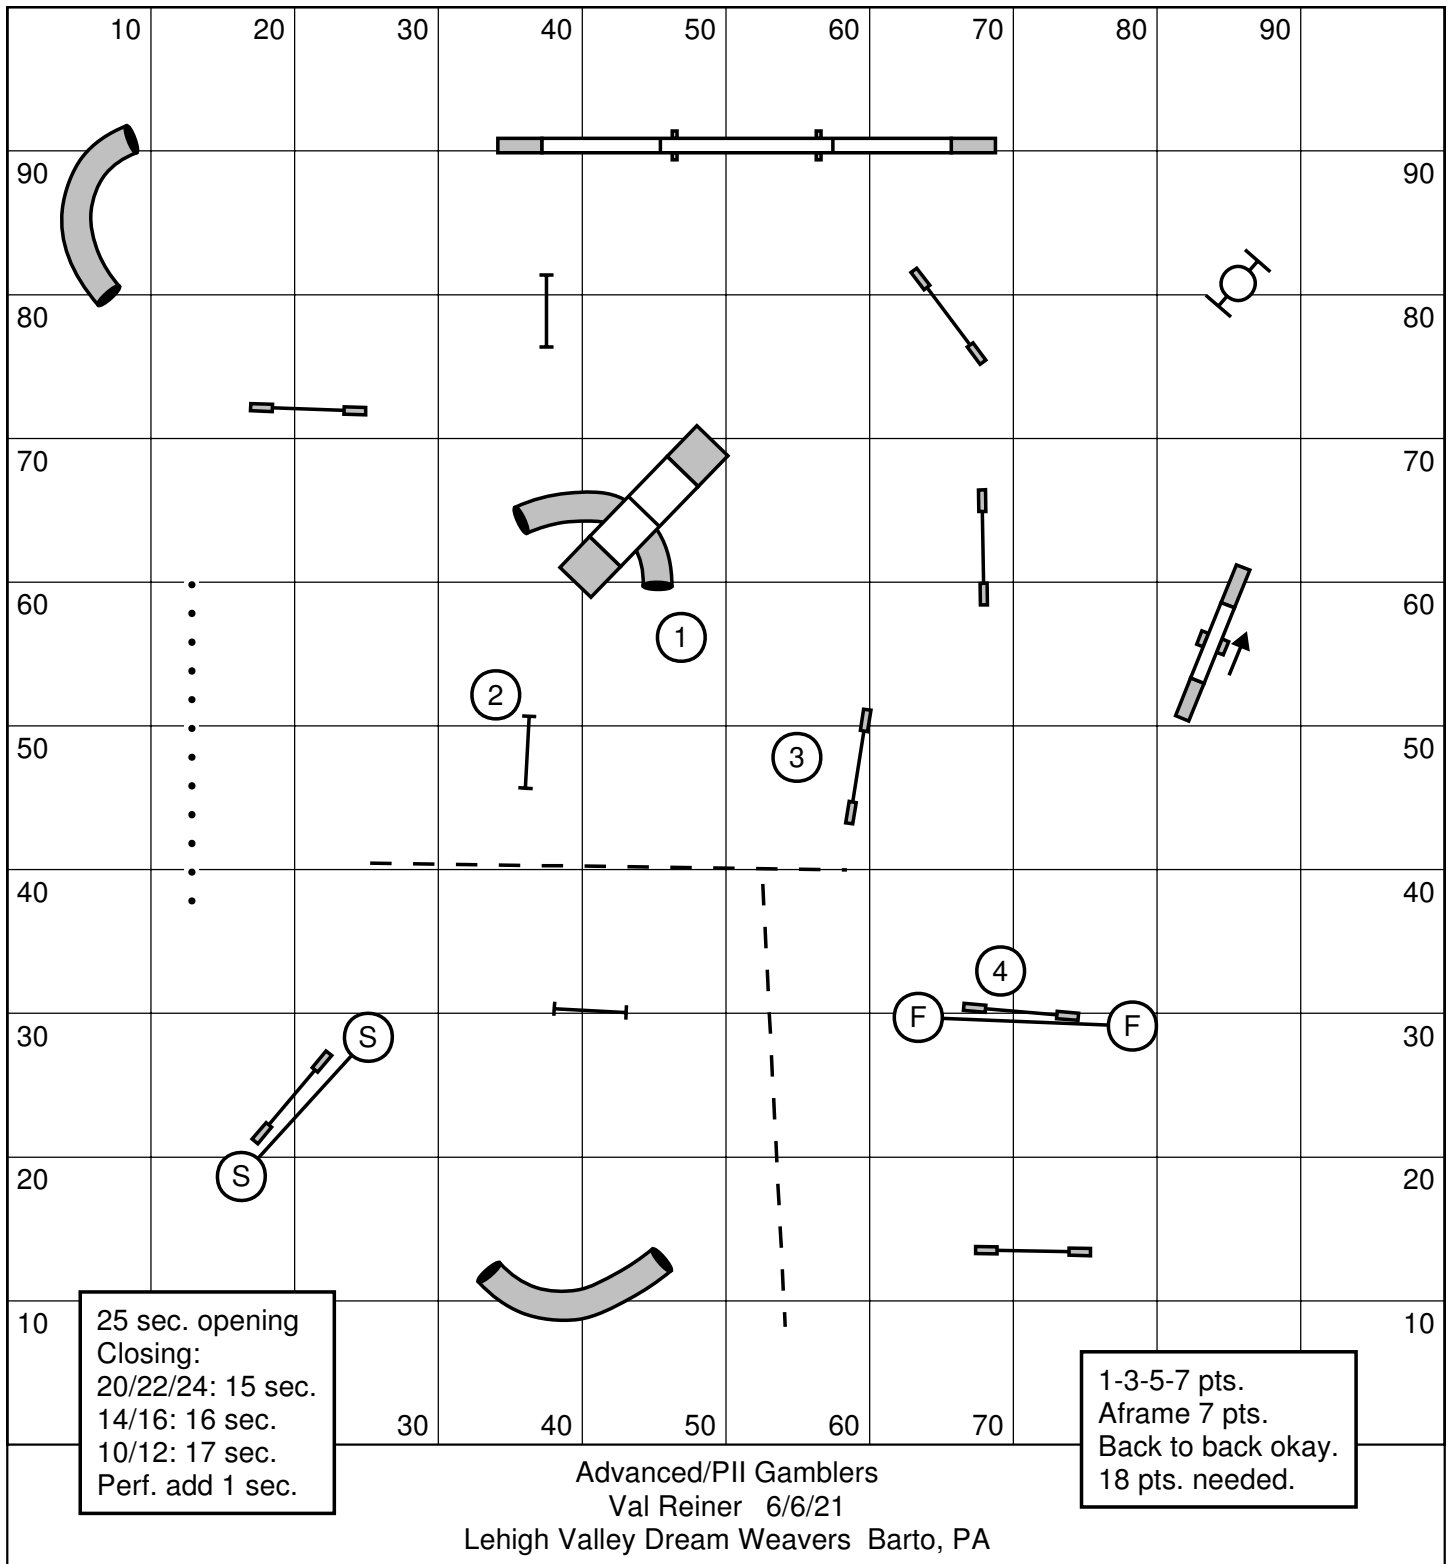

Second dog may start when first dog/handler touches the table.

Round numbers go first. Mixed height pairs may choose sides.

Combined Pairs Rnd 1 & 2
 Val Reiner 6/6/21
 Lehigh Valley Dream Weavers Barto, PA