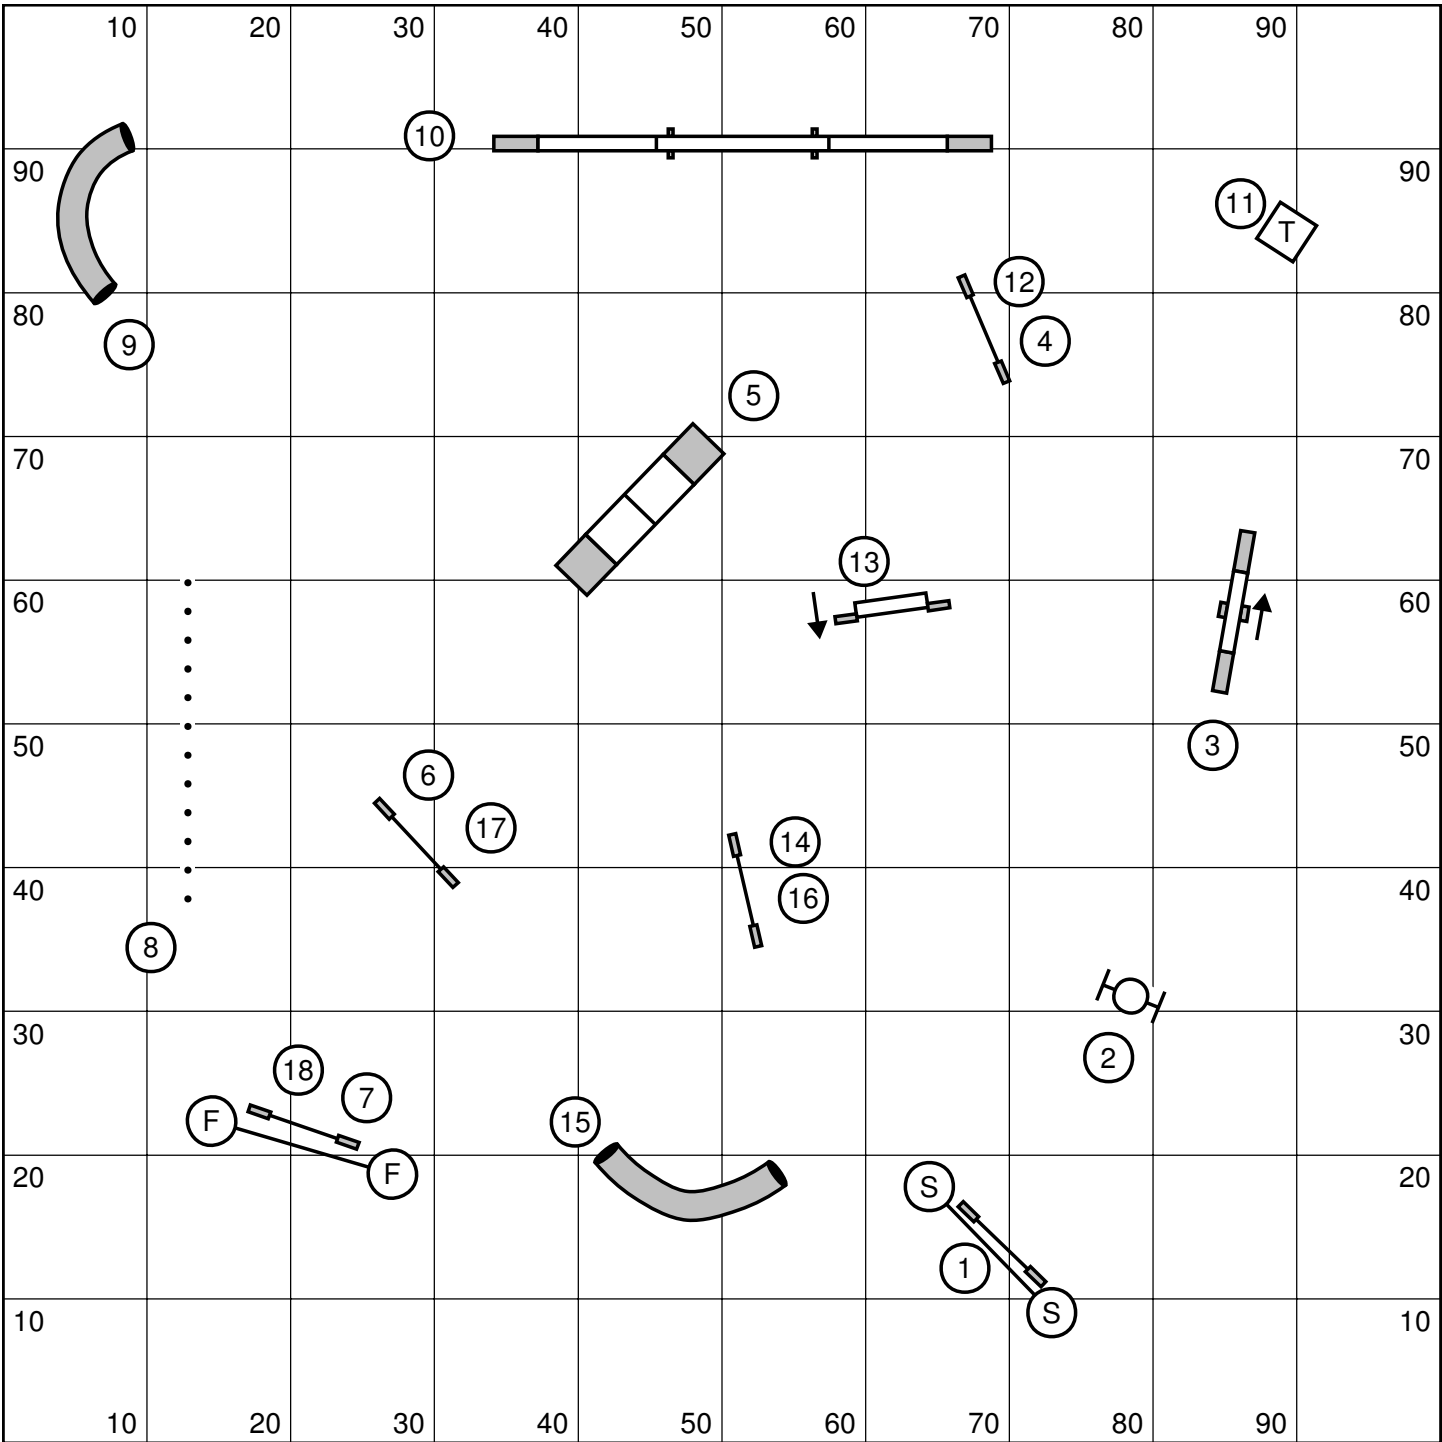

Second dog may start when first dog/handler touches the table.

Round numbers go first. Mixed height pairs may choose sides.

Combined Pairs Rnd 1 & 2
 Val Reiner 6/6/21
 Lehigh Valley Dream Weavers Barto, PA