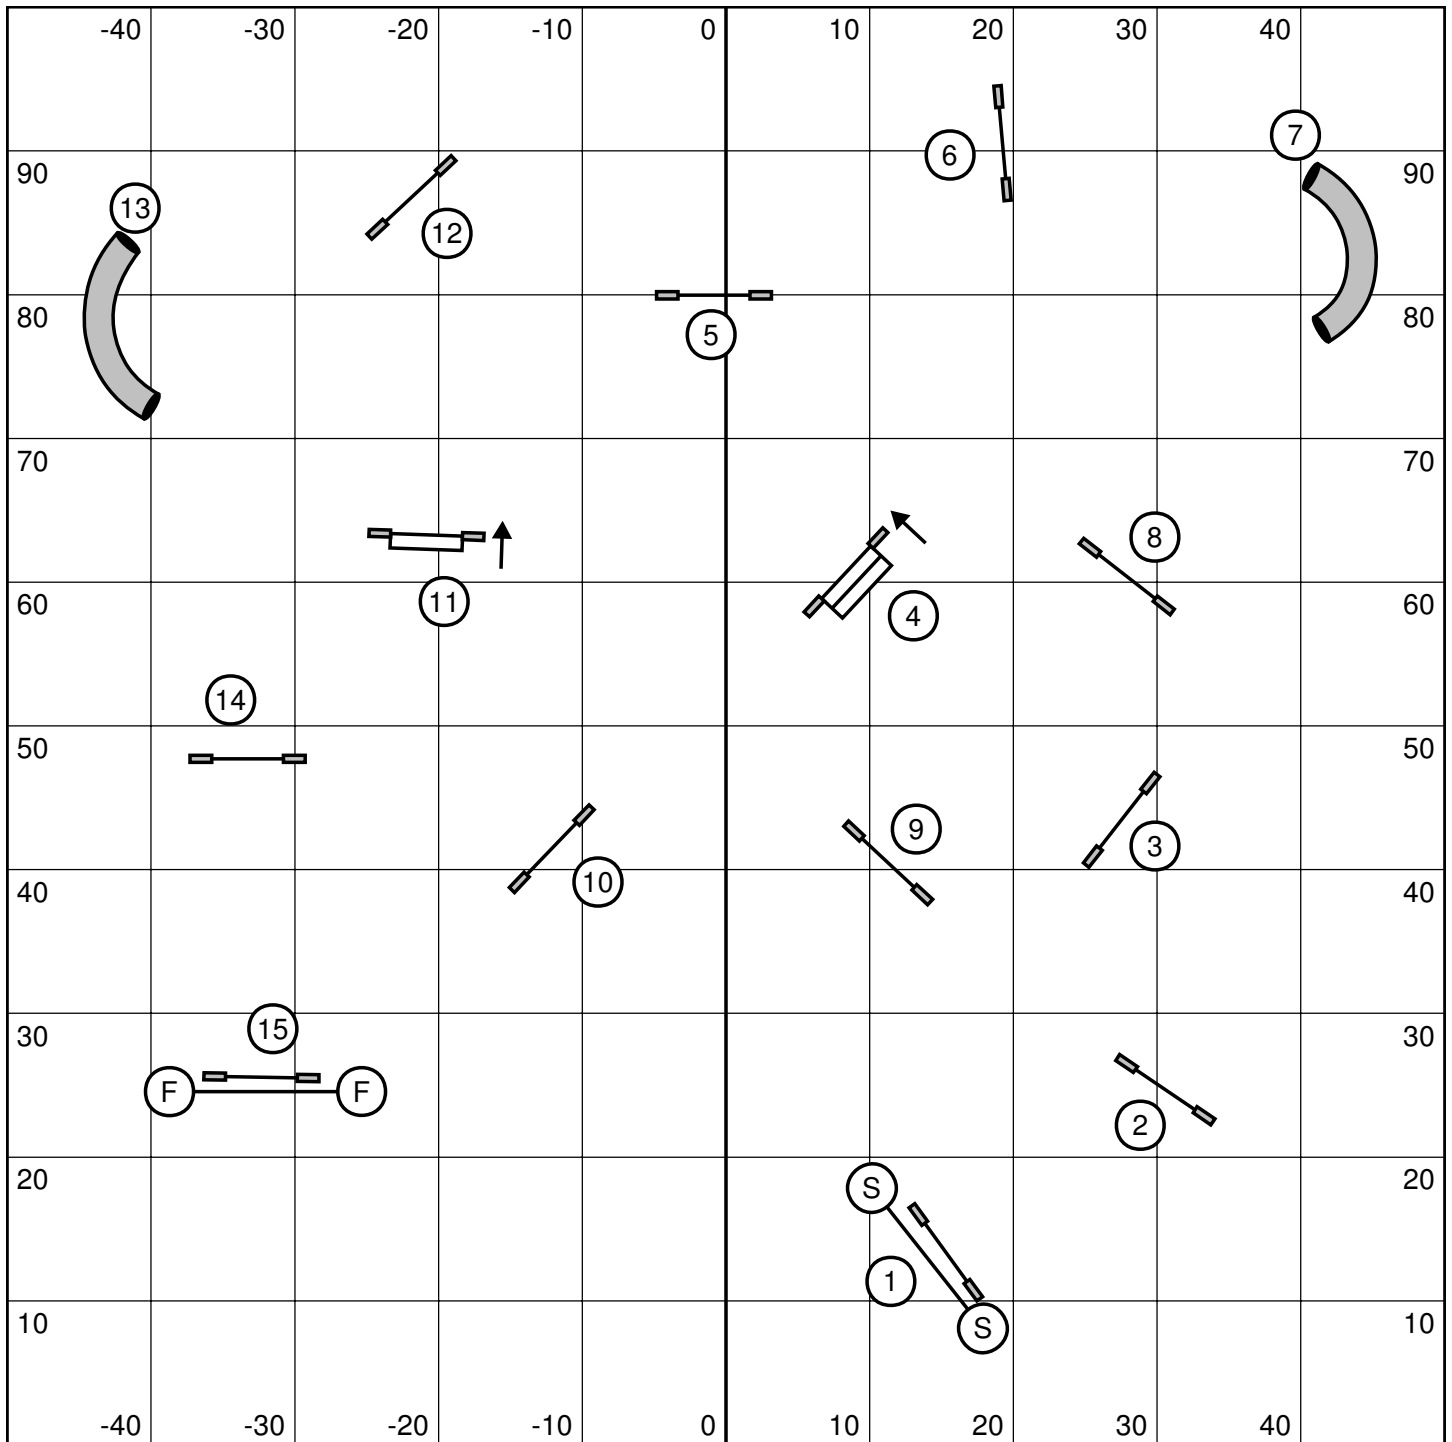

Advanced/PII Jumpers
 Val Reiner 6/6/21
 Lehigh Valley Dream Weavers Barto, PA

Starters/PI/Intro Jumpers
 Val Reiner 6/6/21
 Lehigh Valley Dream Weavers Barto, PA

Steeplechase/ Performance Speed Jumpers
 Val Reiner 6/6/21
 Lehigh Valley Dream Weavers Barto, PA

Second dog may start when first dog/handler touches the table.

Round numbers go first. Mixed height pairs may choose sides.

Combined Pairs Rnd 1 & 2
 Val Reiner 6/6/21
 Lehigh Valley Dream Weavers Barto, PA