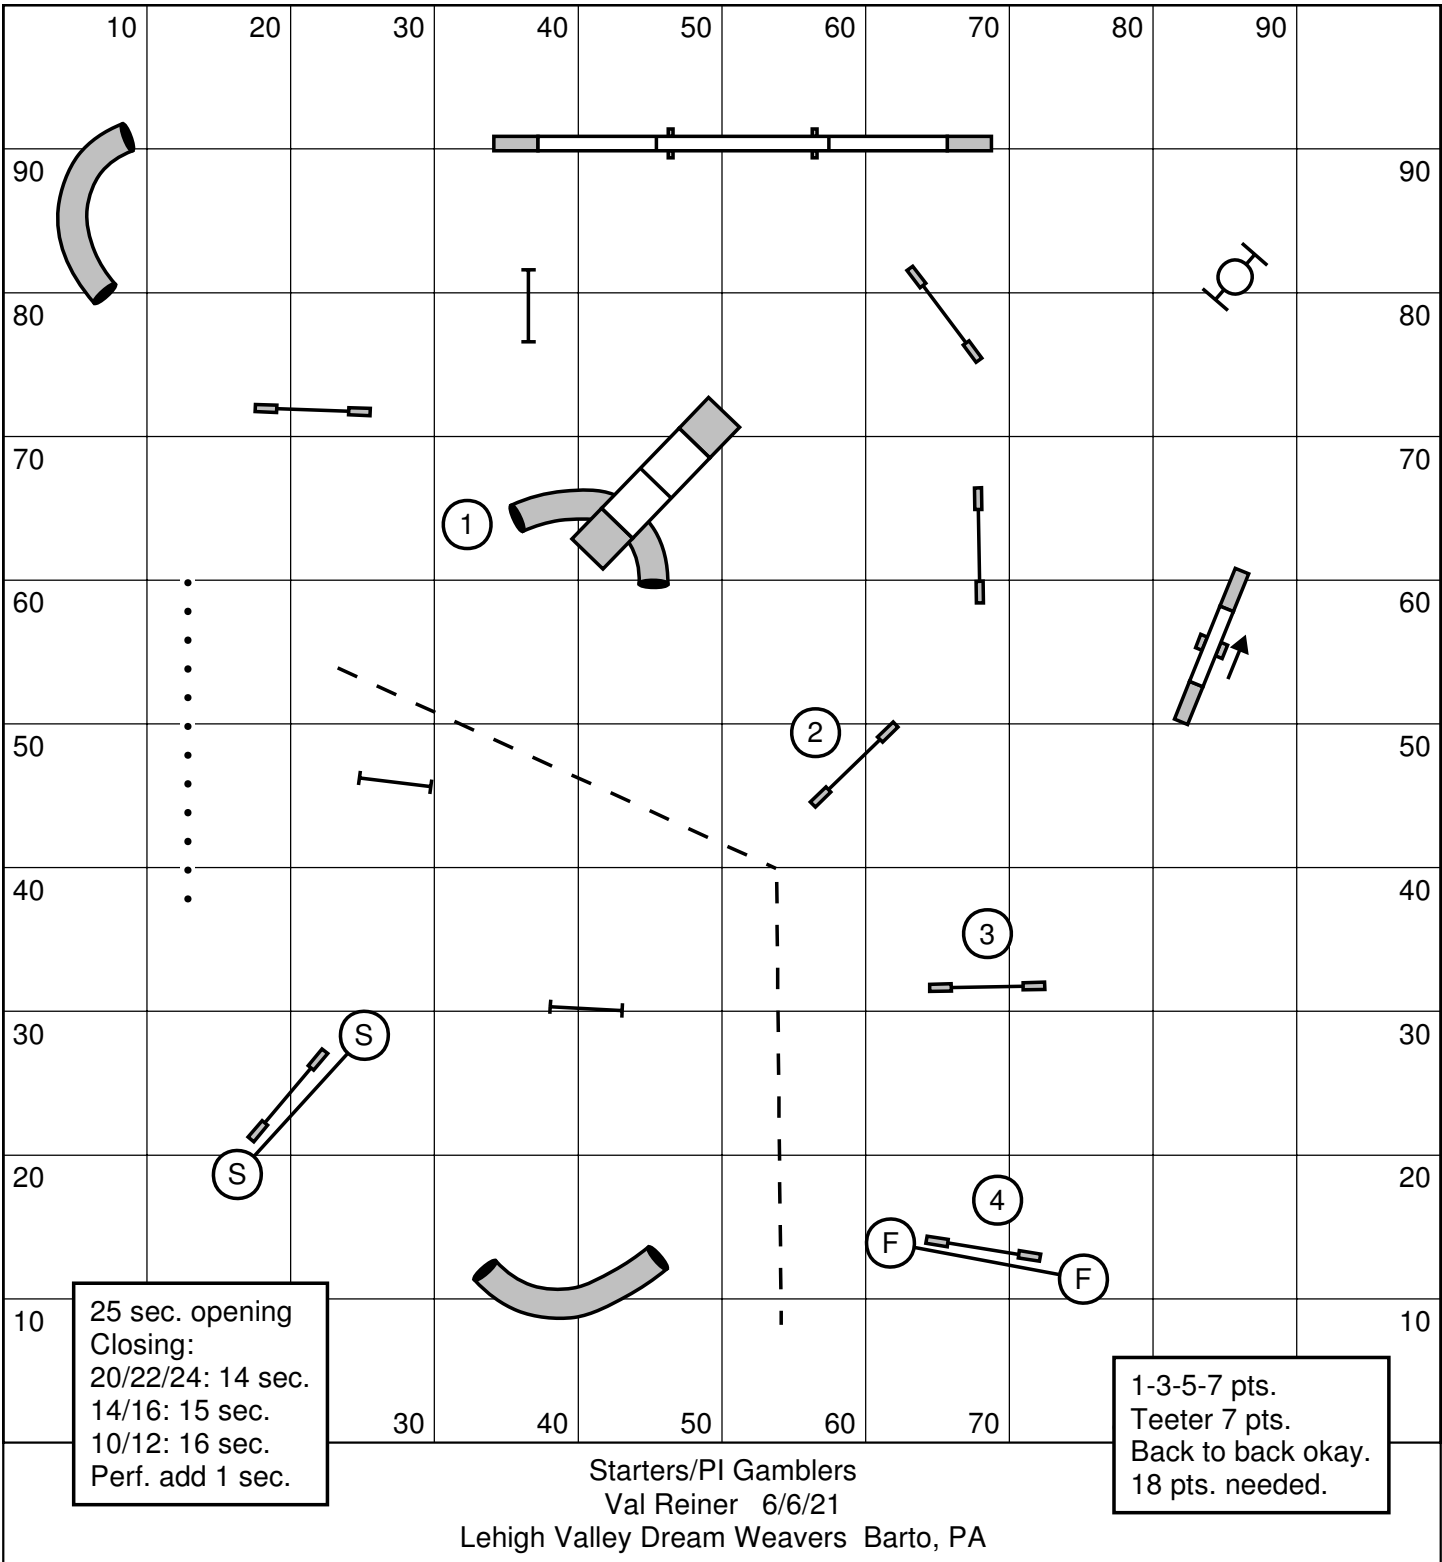

Second dog may start when first dog/handler touches the table.

Round numbers go first. Mixed height pairs may choose sides.

Combined Pairs Rnd 1 & 2
 Val Reiner 6/6/21
 Lehigh Valley Dream Weavers Barto, PA