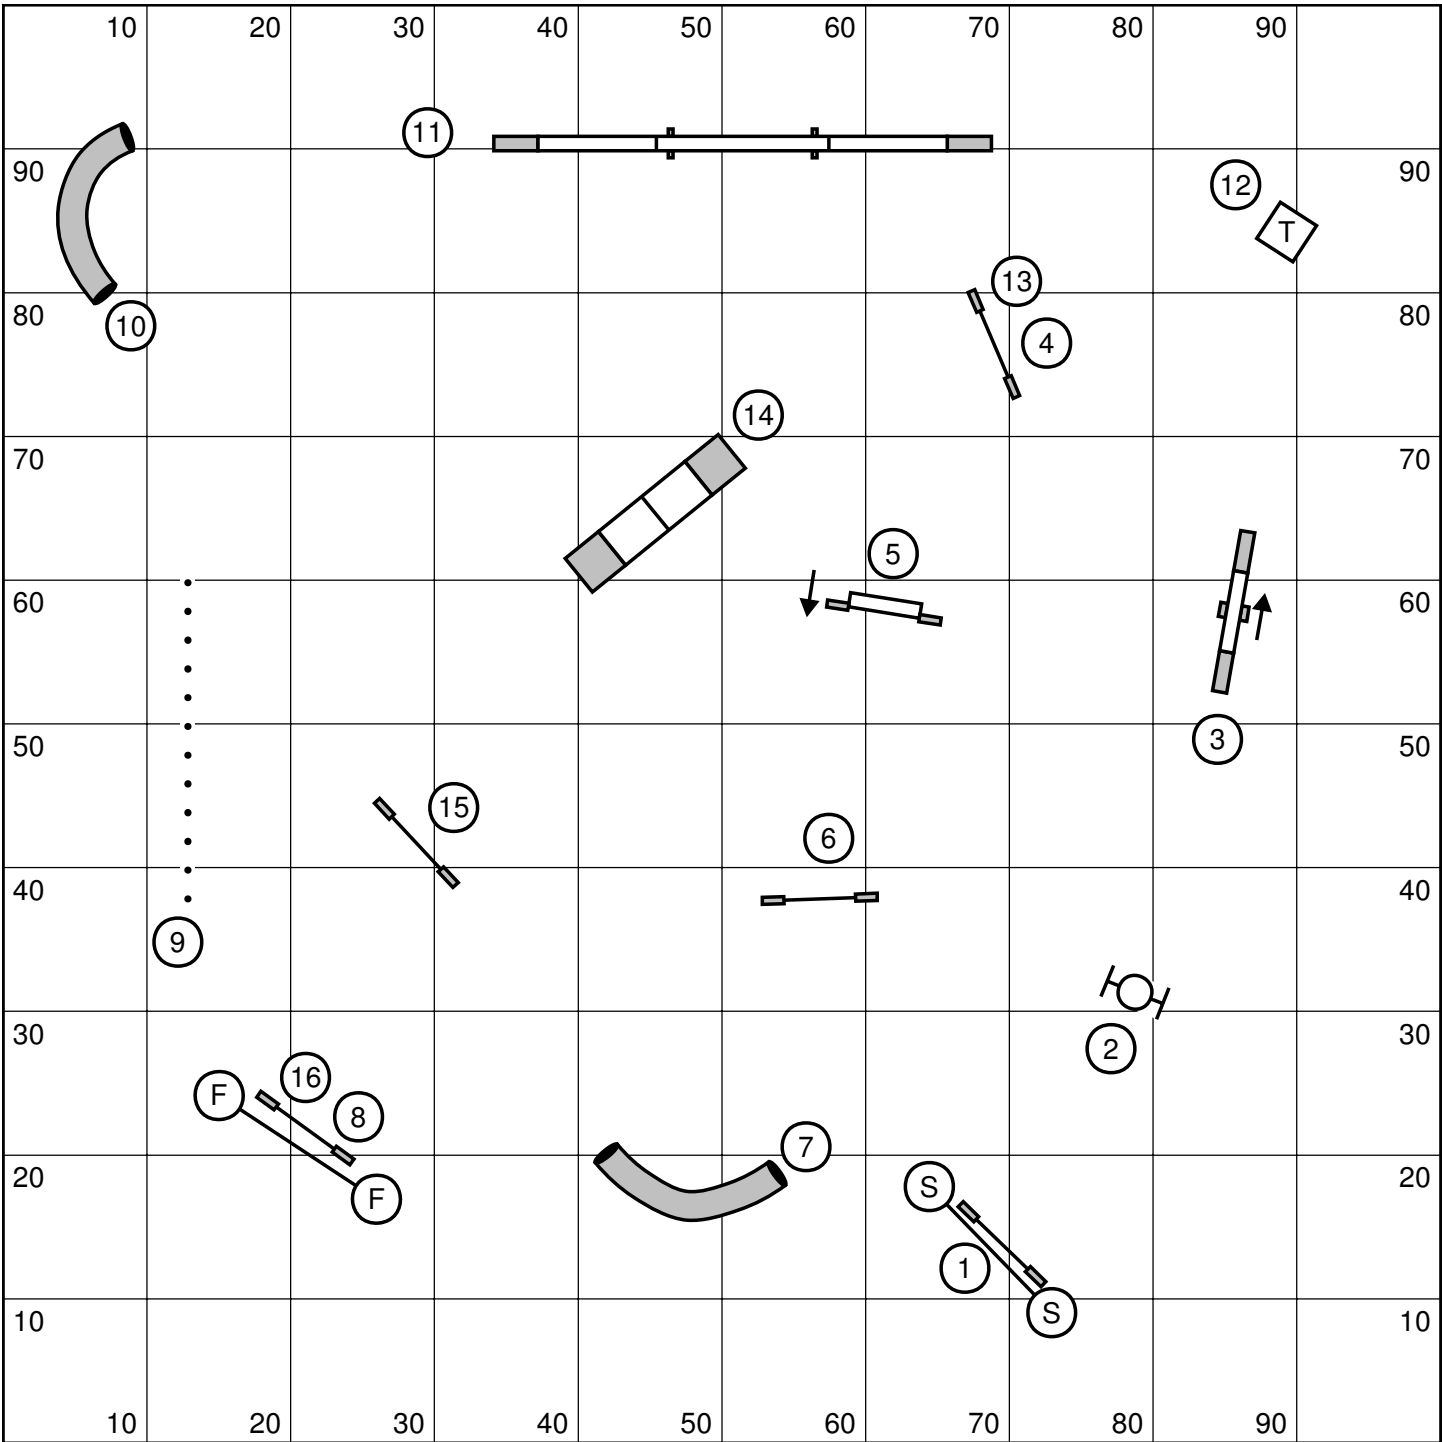

Starters/PI Standard
Val Reiner 6/6/21
Lehigh Valley Dream Weavers Barto, PA