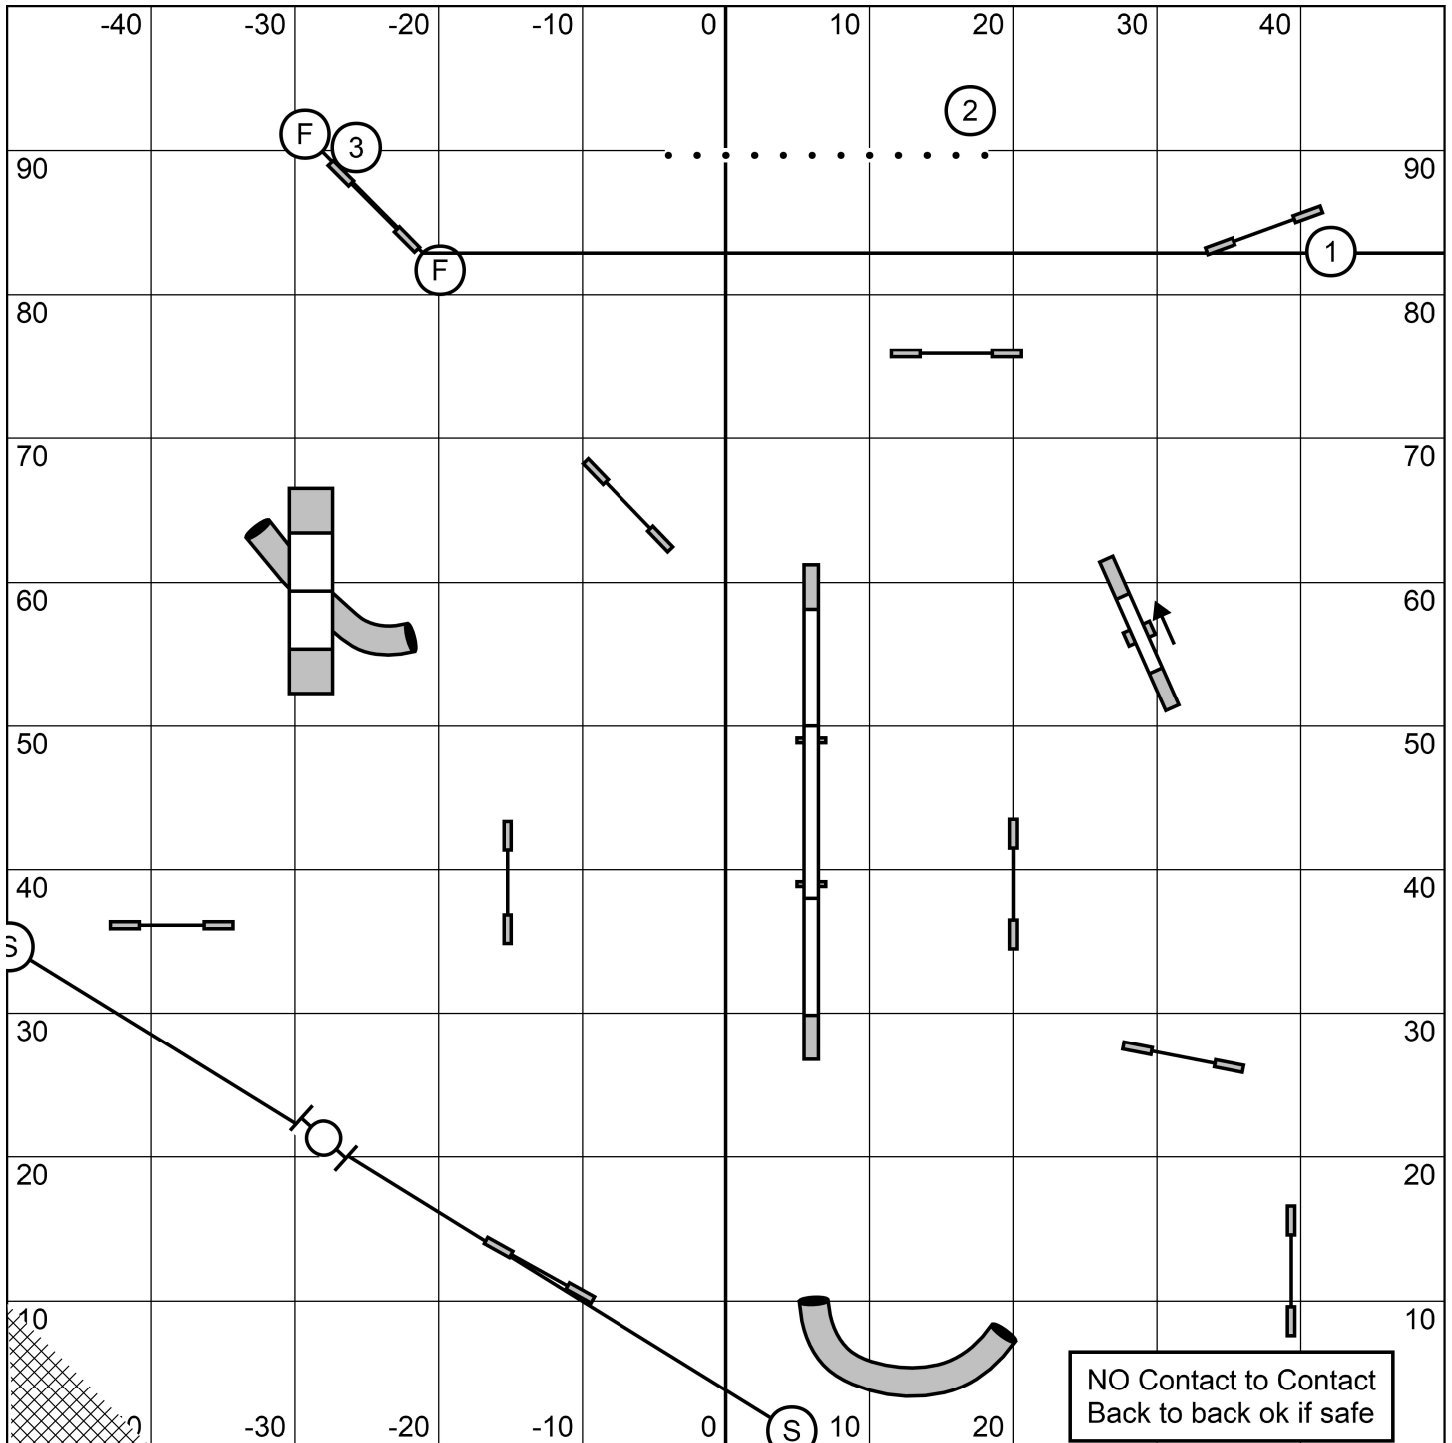

Biathlon Standard  
 Blake Rivas - Philadelphia, PA  
 Lehigh Valley Dream Weavers  
 Sunday, November 7, 2021

Starters/PI/Intro Standard  
 Blake Rivas - Philadelphia, PA  
 Lehigh Valley Dream Weavers  
 Sunday, November 7, 2021

Advanced/PII Standard  
 Blake Rivas - Philadelphia, PA  
 Lehigh Valley Dream Weavers  
 Sunday, November 7, 2021

25s Opening  
 1-3-5-7 System  
 Weaves = 7  
 18 points to Q

Starters/PI Gamblers  
 Blake Rivas - Philadelphia, PA  
 Lehigh Valley Dream Weavers  
 Sunday, November 7, 2021