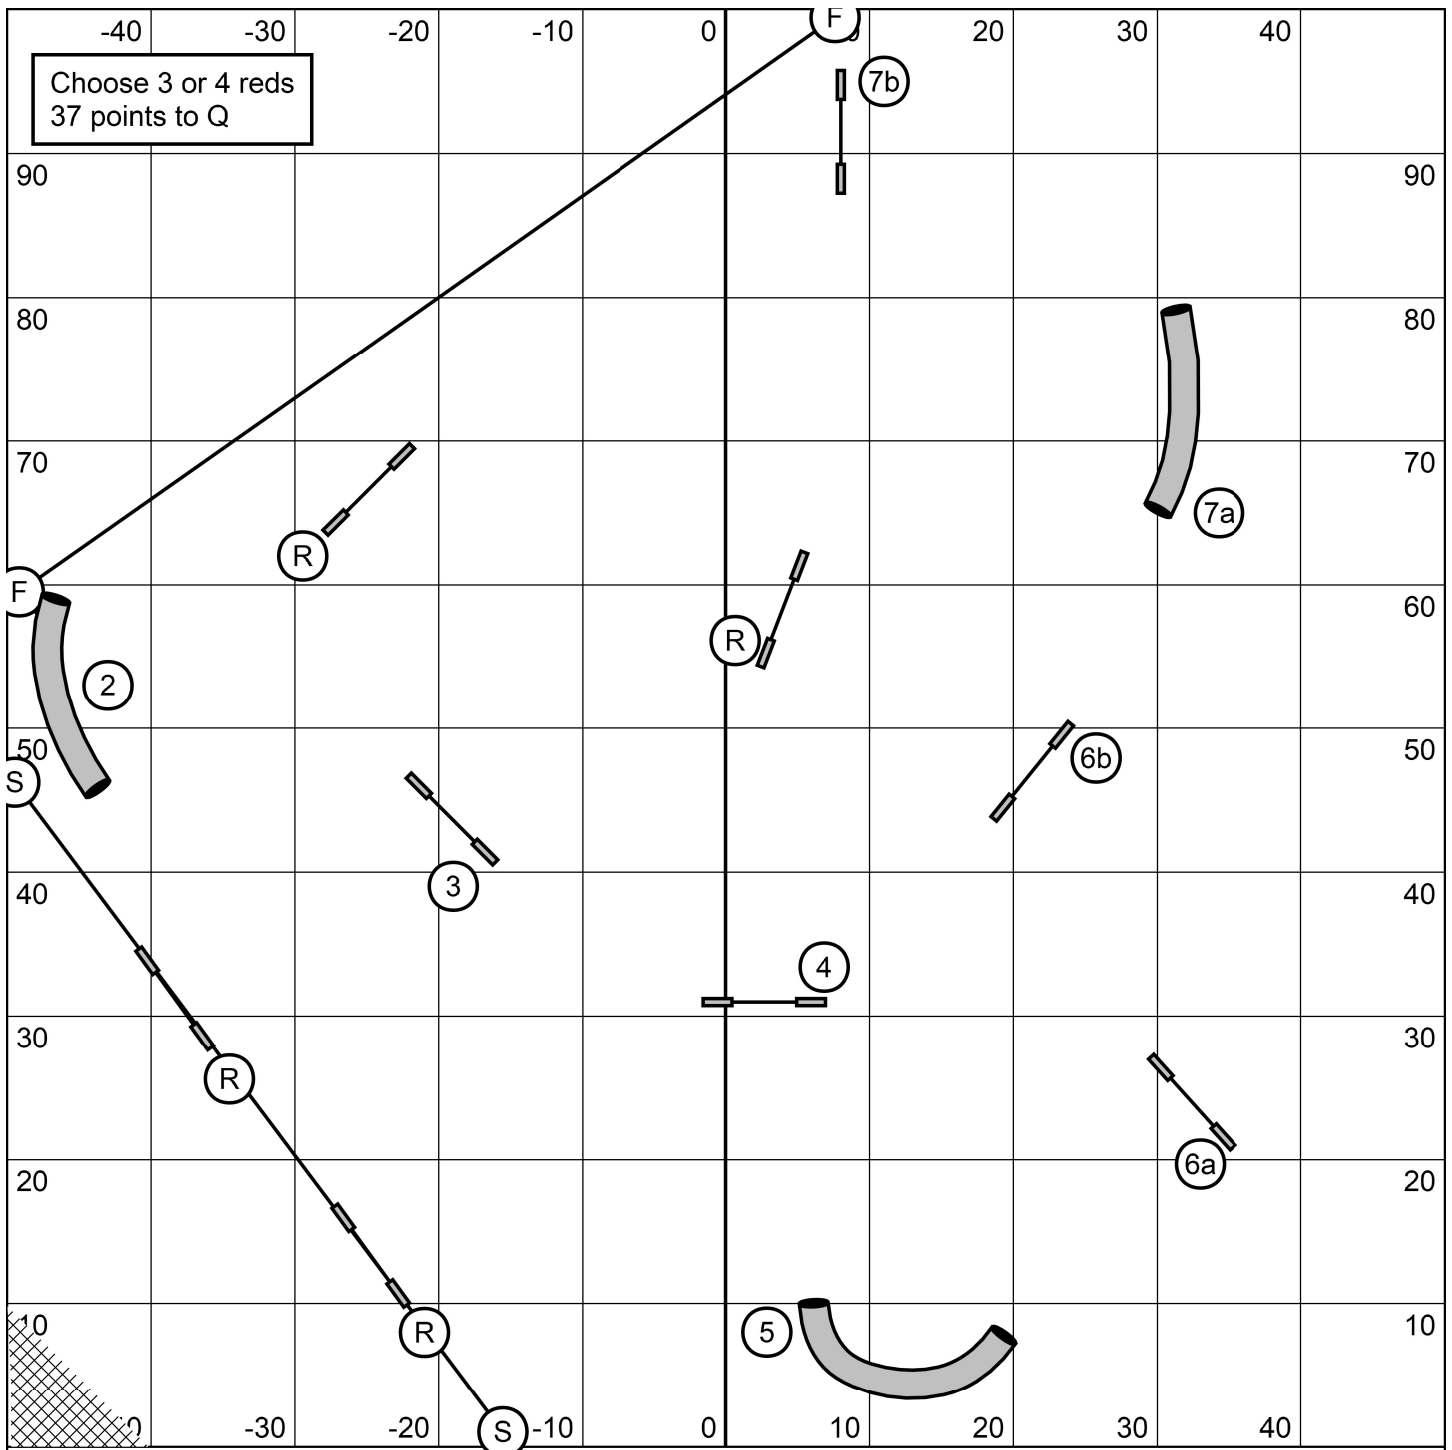

Combos any way in opening  
 #2 bidirectional in closing

Starters/PI/Intro Snooker  
 Blake Rivas - Philadelphia, PA  
 Lehigh Valley Dream Weavers  
 Sunday, November 7, 2021

20s: 50s  
 14/16: 52s  
 10/12: 54s  
 Perf. +1s