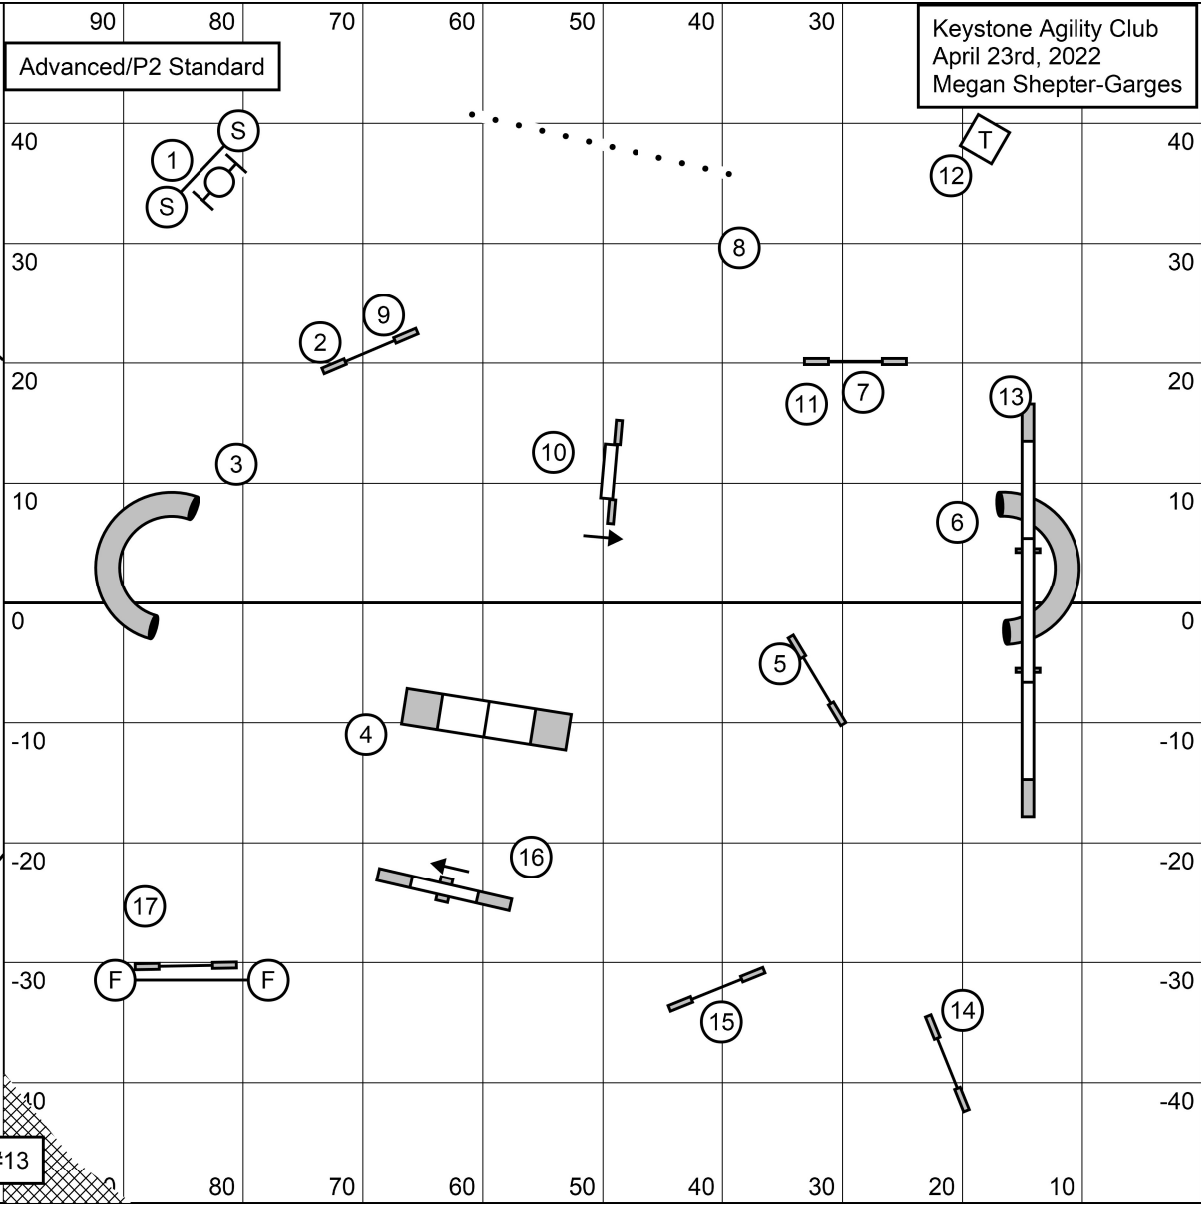

Masters/P3 Standard

Keystone Agility Club
April 23rd, 2022
Megan Shepter-Garges

next dog in at #13

Advanced/P2 Standard

Keystone Agility Club
April 23rd, 2022
Megan Shepter-Garges

next dog in at #13

10 20 30 40 50 60 70
Starters/P1 Standard

Keystone Agility Club
April 23rd, 2022
Megan Shepter-Garges

next dog in at 12

Masters/P3 Snooker

Keystone Agility Club
 April 23rd, 2022
 Megan Shepter-Garges

Attempt 3 OR 4 reds

All combinations can be taken in any order and in any direction in the opening.
 In the opening if you choose to do 7, you must select circles or squares and you must stay with that for the rest of the opening. In the closing, you must do the opposite for #7 (ie if you did circles in the opening, you have to do squares in the closing). #2 is bidirectional in the closing and #7a are bidirectional in the closing.
 Mistake in combo in opening? finish combo for zero pts and go on.

championship times:
 10"/12": 50 sec
 14"/16": 48 sec
 20"/22"/24": 46 sec
 Perf: +2 sec

Advanced/P2 Snooker

Attempt 3 OR 4 reds

Keystone Agility Club
 April 23rd, 2022
 Megan Shepther-Garges

All combinations can be taken in any order and in any direction in the opening
 In the opening if you choose to do 7, you must select circles or squares and you must stay with that for the rest of the opening. In the closing, you must do the opposite for #7 (ie if you did circles in the opening, you have to do squares in the closing).
 Mistake in combo in opening? finish combo for zero pts ang go on.

championship times:
 10"/12": 50 sec
 14"/16": 48 sec
 20"/22"/24": 46 sec
 Perf: +2 sec

Keystone Agility Club
 April 23rd, 2022
 Megan Shepter-Garges

Starters/P1 Snooker

Combination can be taken in any order and in any direction in the opening. Obstacles as marked for the closing. #2 is bidirectional in the closing. Mistake in combo in opening? finish combo for zero pts and go on.