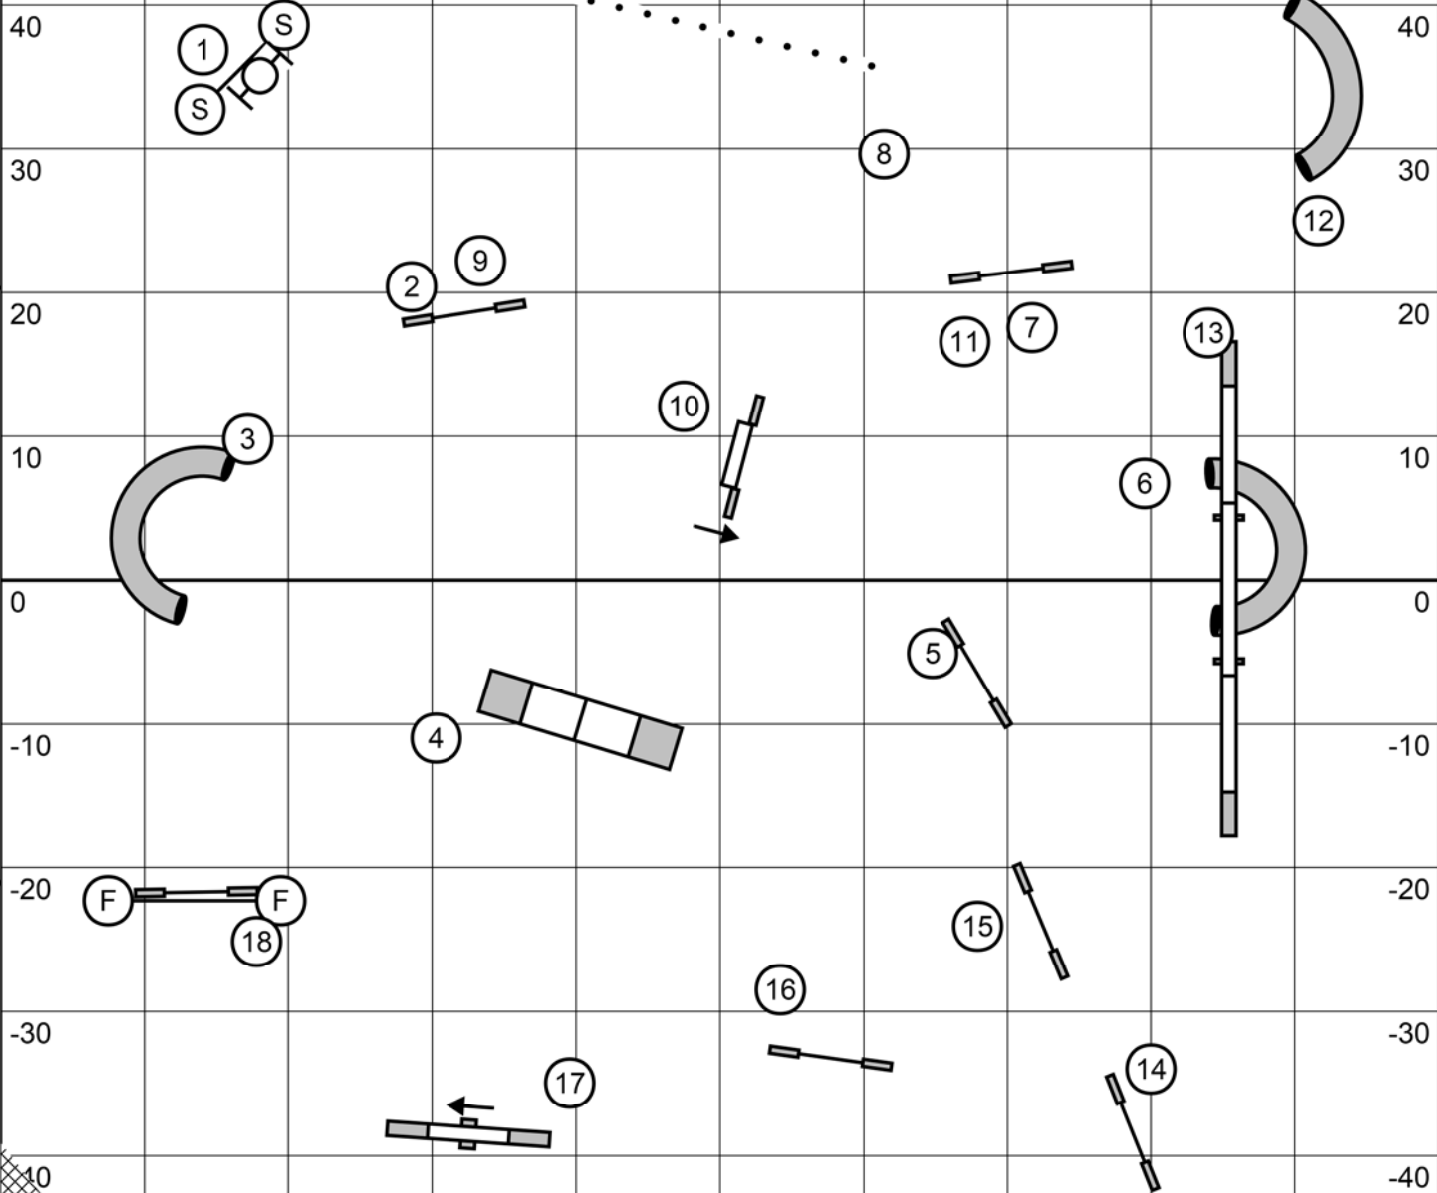

Masters/P3 Standard

Keystone Agility Club
April 23rd, 2022
Megan Shepter-Garges

next dog in at #13

Advanced/P2 Standard

Keystone Agility Club
April 23rd, 2022
Megan Shepter-Garges

next dog in at #13

10 20 30 40 50 60 70
Starters/P1 Standard

Keystone Agility Club
April 23rd, 2022
Megan Shepter-Garges

next dog in at 12

Masters/P3 Snooker

Keystone Agility Club
 April 23rd, 2022
 Megan Shepter-Garges

Attempt 3 OR 4 reds

All combinations can be taken in any order and in any direction in the opening.
 In the opening if you choose to do 7, you must select circles or squares and you must stay with that for the rest of the opening. In the closing, you must do the opposite for #7 (ie if you did circles in the opening, you have to do squares in the closing). #2 is bidirectional in the closing and #7a are bidirectional in the closing.
 Mistake in combo in opening? finish combo for zero pts and go on.

championship times:
 10"/12": 50 sec
 14"/16": 48 sec
 20"/22"/24": 46 sec
 Perf: +2 sec

Keystone Agility Club
 April 23rd, 2022
 Megan Shepter-Garges

Starters/P1 Snooker

Combination can be taken in any order and in any direction in the opening. Obstacles as marked for the closing. #2 is bidirectional in the closing. Mistake in combo in opening? finish combo for zero pts and go on.

championship times:
 10"/12": 54 sec
 14"/16": 52 sec
 20"/22"/24": 50sec
 Perf: +2 sec