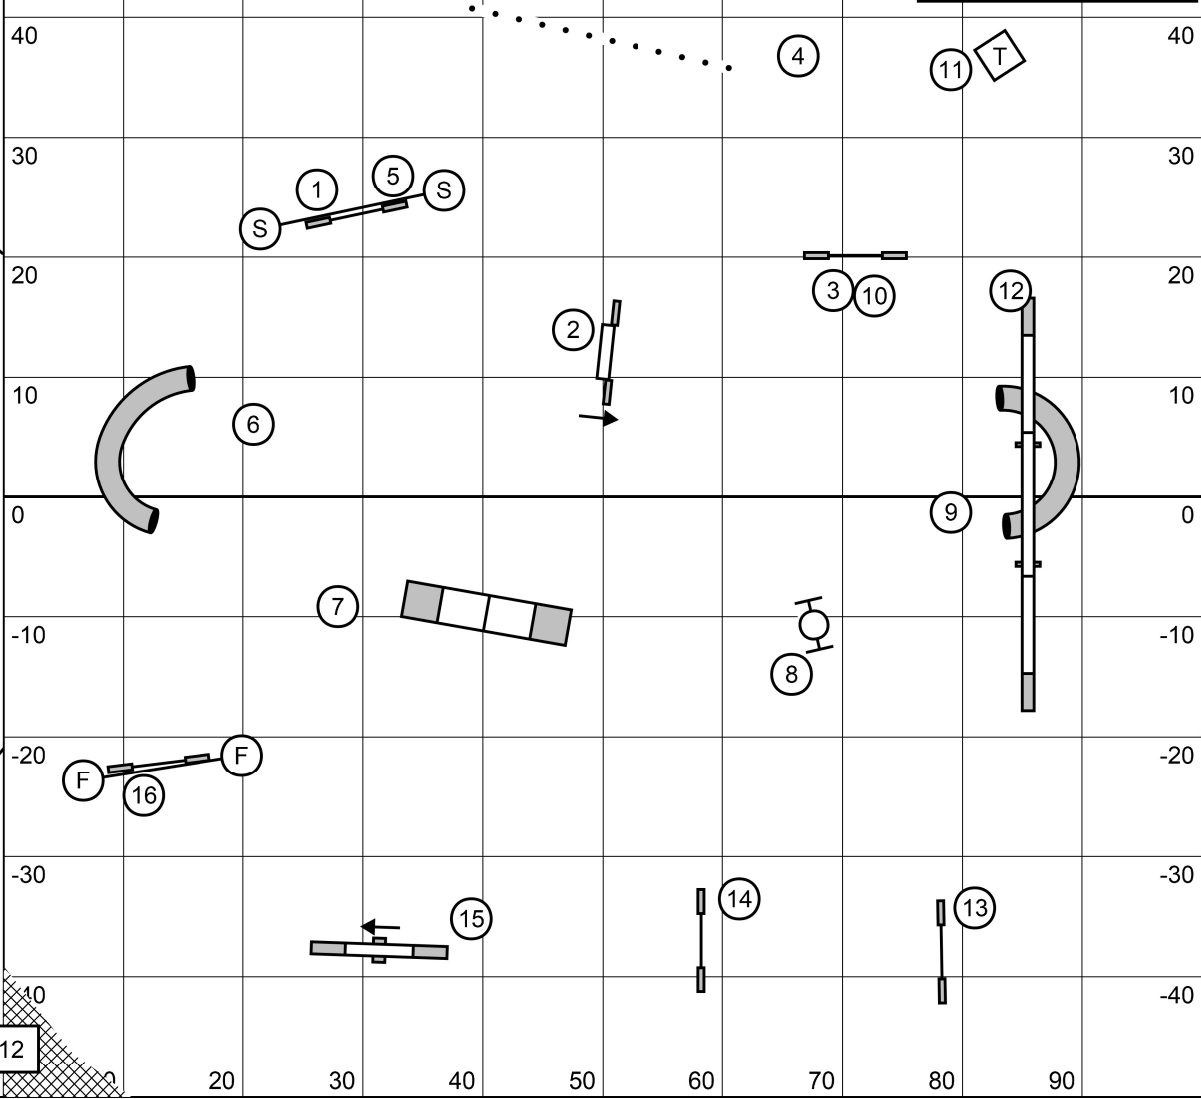

Masters/P3 Standard

Keystone Agility Club
April 23rd, 2022
Megan Shepter-Garges

next dog in at #13

Advanced/P2 Standard

Keystone Agility Club
April 23rd, 2022
Megan Shepter-Garges

next dog in at #13

10 20 30 40 50 60 70
Starters/P1 Standard

Keystone Agility Club
April 23rd, 2022
Megan Shepter-Garges

next dog in at 12

Masters/P3 Snooker

Keystone Agility Club
 April 23rd, 2022
 Megan Shepter-Garges

Attempt 3 OR 4 reds

All combinations can be taken in any order and in any direction in the opening.
 In the opening if you choose to do 7, you must select circles or squares and you must stay with that for the rest of the opening. In the closing, you must do the opposite for #7 (ie if you did circles in the opening, you have to do squares in the closing). #2 is bidirectional in the closing and #7a are bidirectional in the closing.
 Mistake in combo in opening? finish combo for zero pts and go on.

championship times:
 10"/12": 50 sec
 14"/16": 48 sec
 20"/22"/24": 46 sec
 Perf: +2 sec

Keystone Agility Club
 April 23rd, 2022
 Megan Shepter-Garges

Starters/P1 Snooker

Combination can be taken in any order and in any direction in the opening. Obstacles as marked for the closing. #2 is bidirectional in the closing. Mistake in combo in opening? finish combo for zero pts and go on.

championship times:
 10"/12": 54 sec
 14"/16": 52 sec
 20"/22"/24": 50sec
 Perf: +2 sec