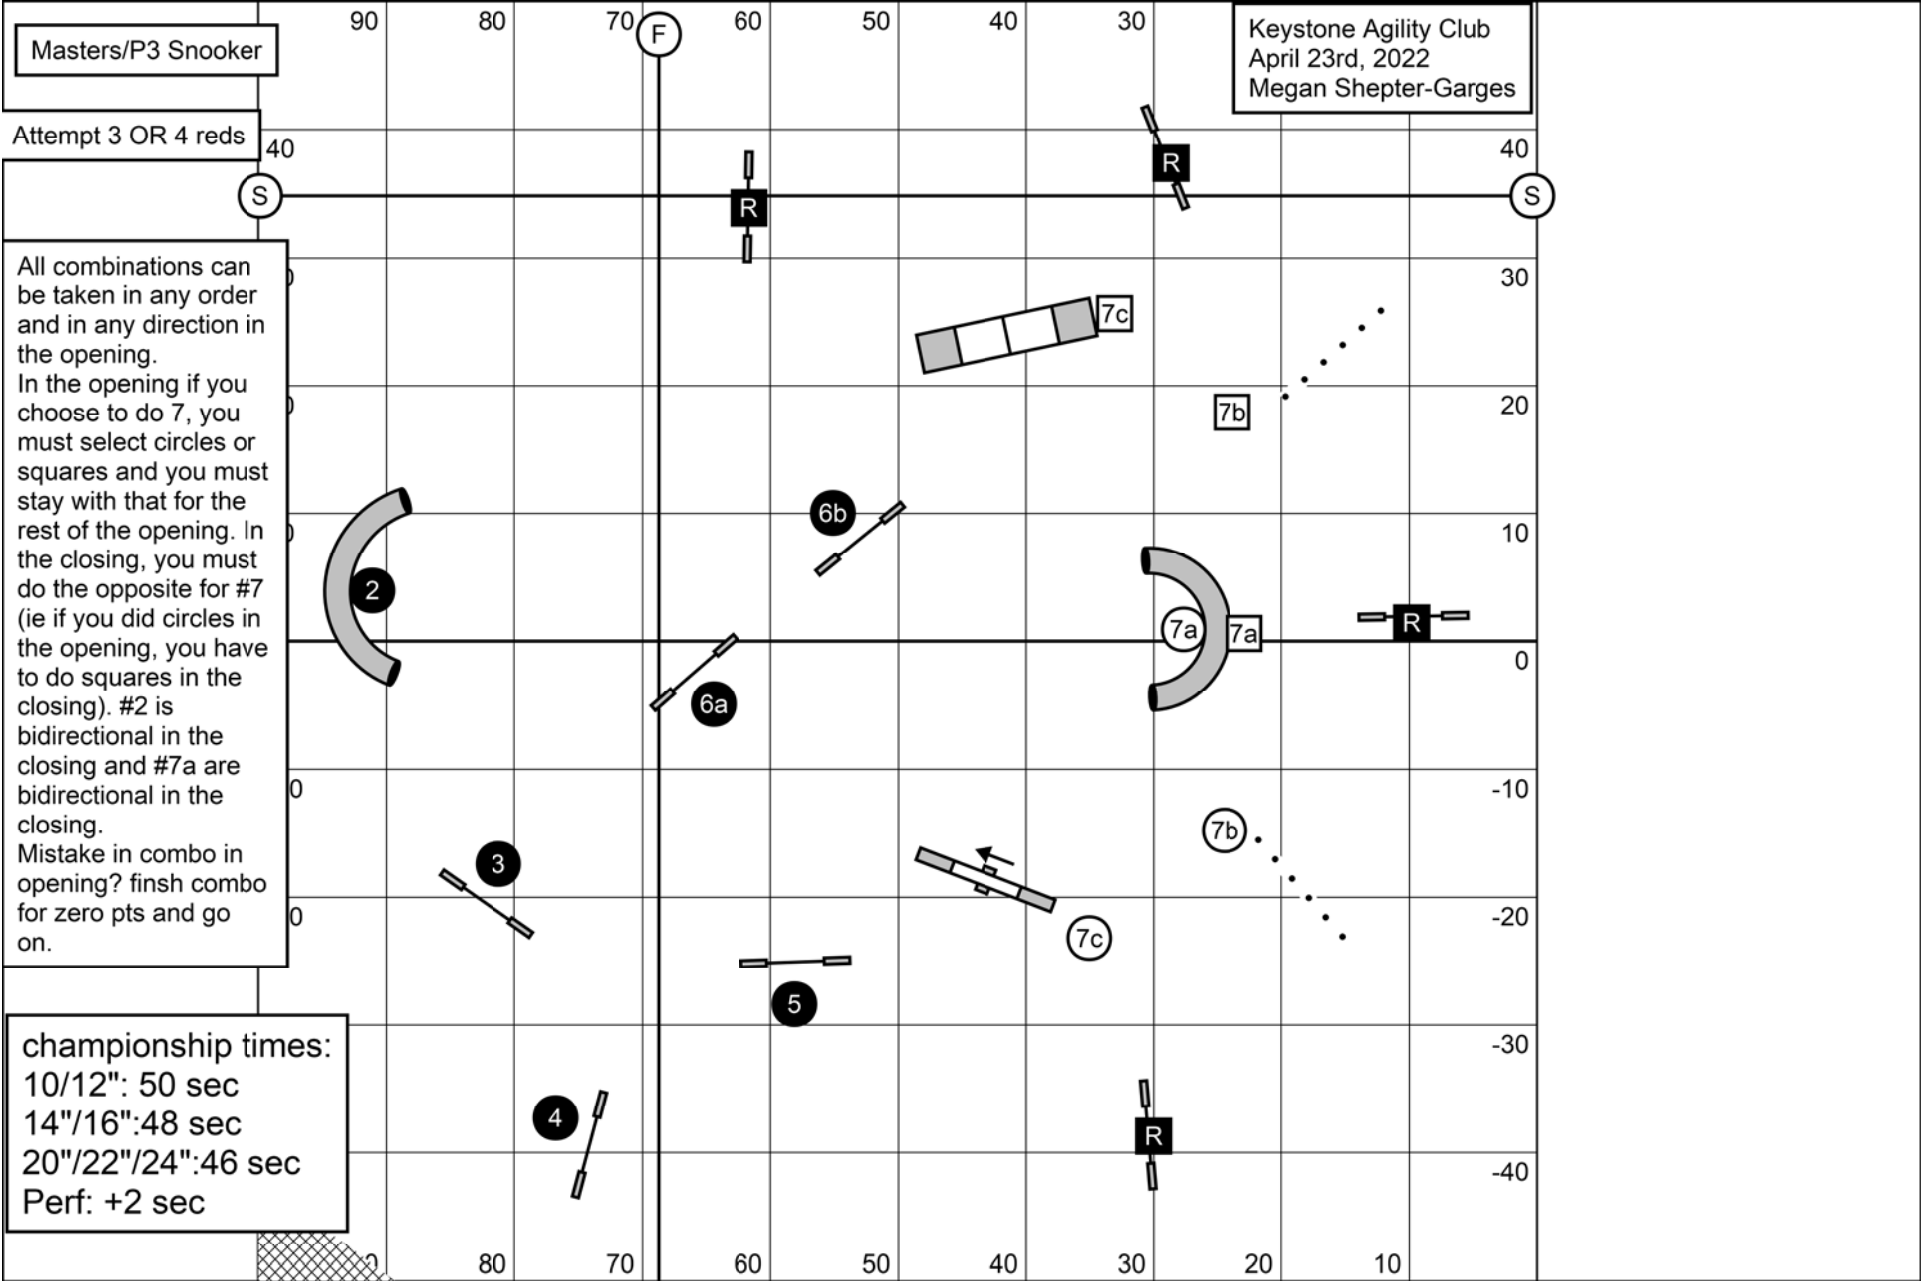

Masters/P3 Standard

Keystone Agility Club
April 23rd, 2022
Megan Shepter-Garges

next dog in at #13

Advanced/P2 Standard

Keystone Agility Club
April 23rd, 2022
Megan Shepter-Garges

next dog in at #13

10 20 30 40 50 60 70
Starters/P1 Standard

Keystone Agility Club
April 23rd, 2022
Megan Shepter-Garges

next dog in at 12

Masters/P3 Snooker

Keystone Agility Club
 April 23rd, 2022
 Megan Shepter-Garges

Attempt 3 OR 4 reds

All combinations can be taken in any order and in any direction in the opening.
 In the opening if you choose to do 7, you must select circles or squares and you must stay with that for the rest of the opening. In the closing, you must do the opposite for #7 (ie if you did circles in the opening, you have to do squares in the closing). #2 is bidirectional in the closing and #7a are bidirectional in the closing.
 Mistake in combo in opening? finish combo for zero pts and go on.

championship times:
 10"/12": 50 sec
 14"/16": 48 sec
 20"/22"/24": 46 sec
 Perf: +2 sec

Keystone Agility Club
 April 23rd, 2022
 Megan Shepter-Garges

Starters/P1 Snooker

Combination can be taken in any order and in any direction in the opening. Obstacles as marked for the closing. #2 is bidirectional in the closing. Mistake in combo in opening? finish combo for zero pts and go on.

championship times:
 10"/12": 54 sec
 14"/16": 52 sec
 20"/22"/24": 50sec
 Perf: +2 sec