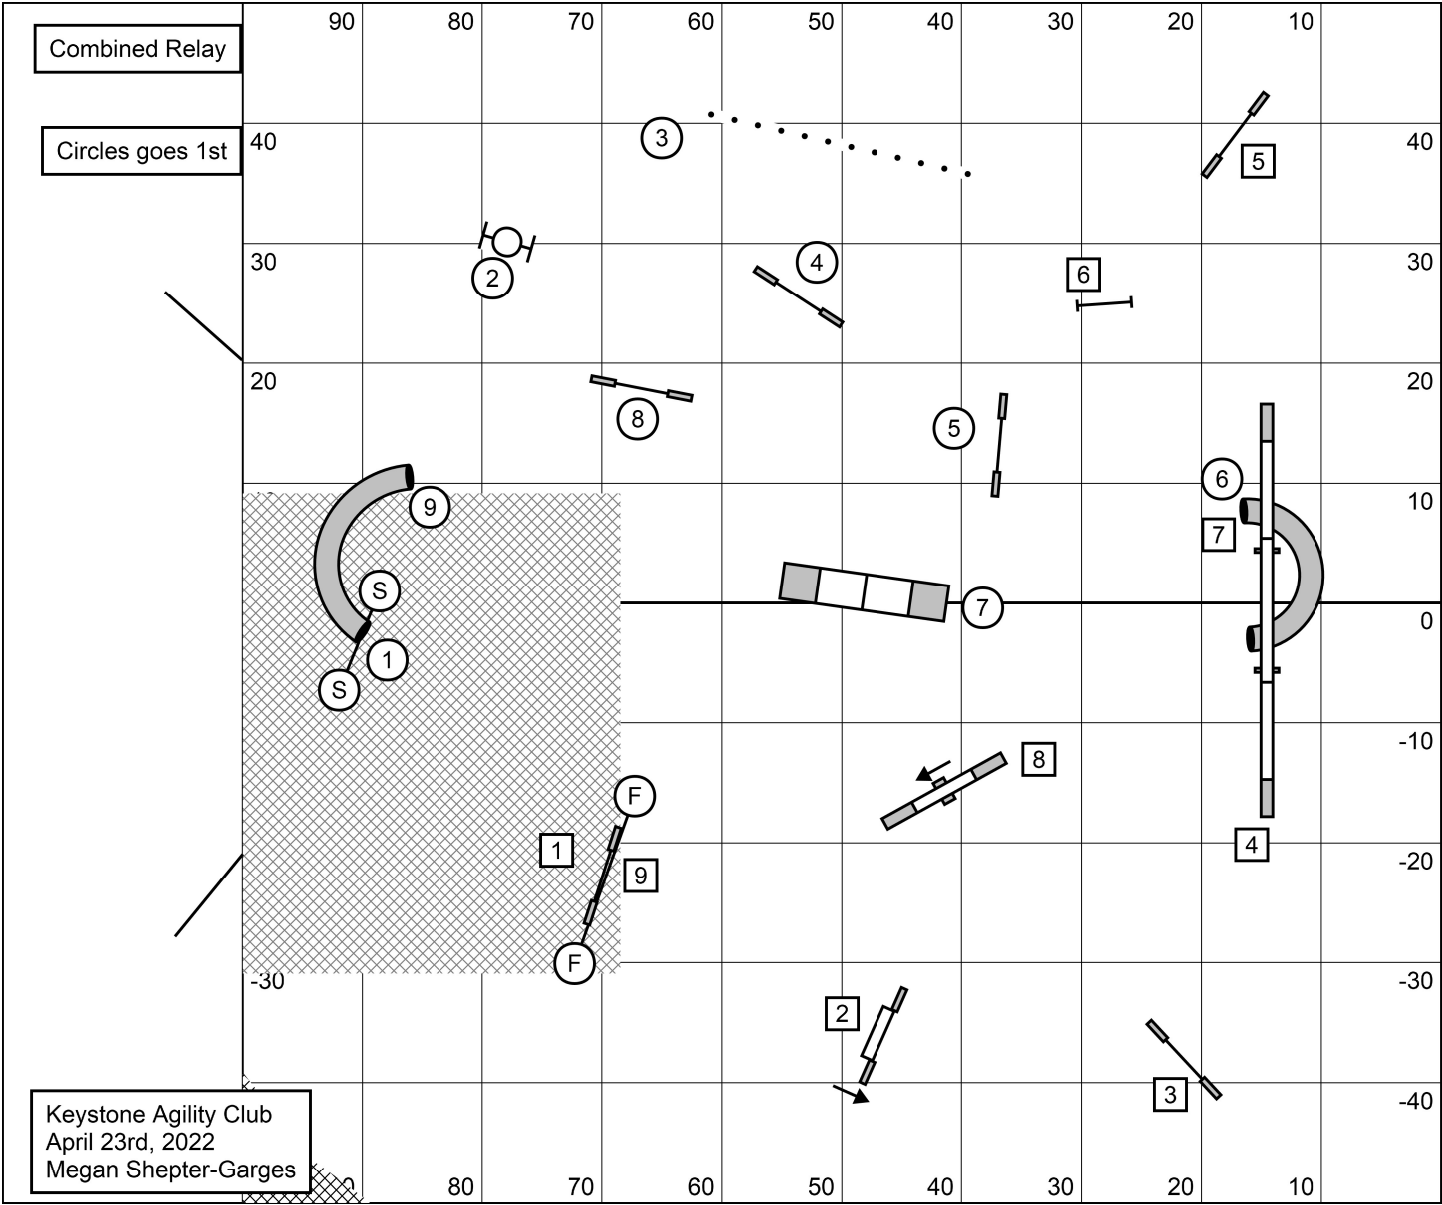

Masters/P3 Standard

Keystone Agility Club
April 23rd, 2022
Megan Shepter-Garges

next dog in at #13

Advanced/P2 Standard

Keystone Agility Club
April 23rd, 2022
Megan Shepter-Garges

next dog in at #13

10 20 30 40 50 60 70
Starters/P1 Standard

Keystone Agility Club
April 23rd, 2022
Megan Shepter-Garges

next dog in at 12

Masters/P3 Snooker

Keystone Agility Club
 April 23rd, 2022
 Megan Shepter-Garges

Attempt 3 OR 4 reds

All combinations can be taken in any order and in any direction in the opening.
 In the opening if you choose to do 7, you must select circles or squares and you must stay with that for the rest of the opening. In the closing, you must do the opposite for #7 (ie if you did circles in the opening, you have to do squares in the closing). #2 is bidirectional in the closing and #7a are bidirectional in the closing.
 Mistake in combo in opening? finish combo for zero pts and go on.

championship times:
 10"/12": 50 sec
 14"/16": 48 sec
 20"/22"/24": 46 sec
 Perf: +2 sec

Advanced/P2 Snooker

Attempt 3 OR 4 reds

Keystone Agility Club
 April 23rd, 2022
 Megan Shepther-Garges

All combinations can be taken in any order and in any direction in the opening
 In the opening if you choose to do 7, you must select circles or squares and you must stay with that for the rest of the opening. In the closing, you must do the opposite for #7 (ie if you did circles in the opening, you have to do squares in the closing).
 Mistake in combo in opening? finish combo for zero pts ang go on.

championship times:
 10"/12": 50 sec
 14"/16": 48 sec
 20"/22"/24": 46 sec
 Perf: +2 sec

Keystone Agility Club
 April 23rd, 2022
 Megan Shepter-Garges

Starters/P1 Snooker

Combination can be taken in any order and in any direction in the opening. Obstacles as marked for the closing. #2 is bidirectional in the closing. Mistake in combo in opening? finish combo for zero pts and go on.