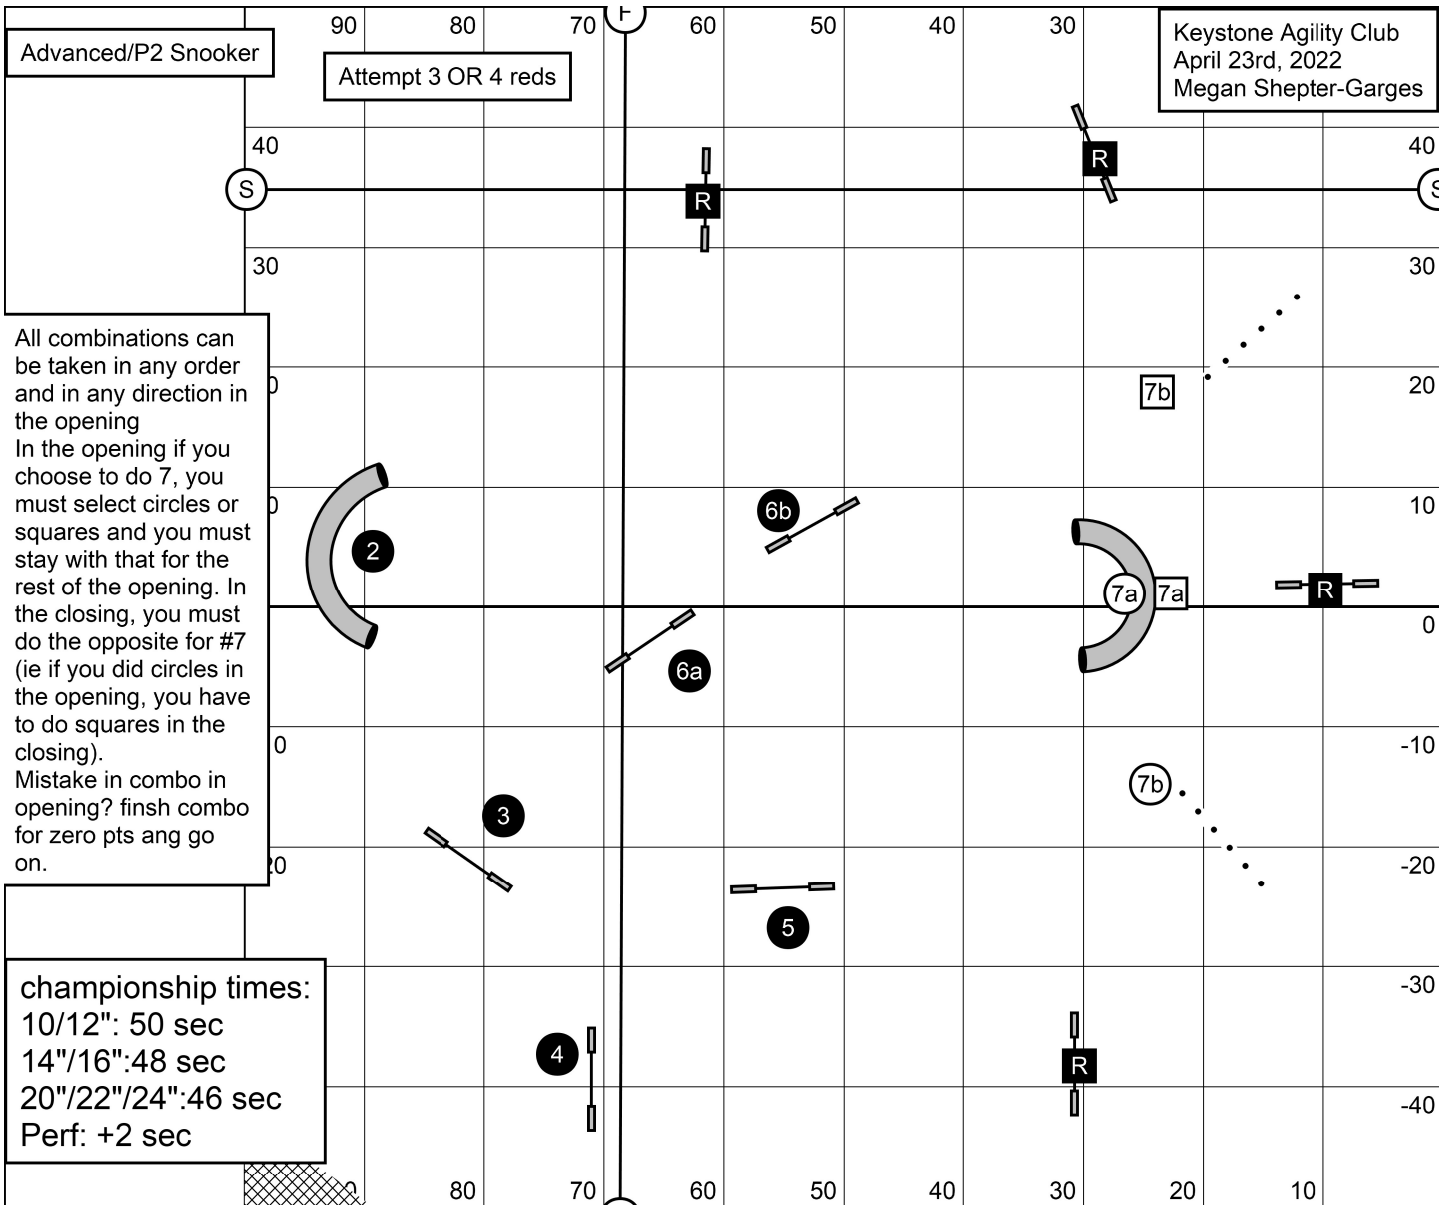

Keystone Agility Club
April 23rd, 2022
Megan Shepter-Garges

next dog in at 12

Masters/P3 Snooker

Keystone Agility Club
 April 23rd, 2022
 Megan Shepter-Garges

Attempt 3 OR 4 reds

All combinations can be taken in any order and in any direction in the opening.
 In the opening if you choose to do 7, you must select circles or squares and you must stay with that for the rest of the opening. In the closing, you must do the opposite for #7 (ie if you did circles in the opening, you have to do squares in the closing). #2 is bidirectional in the closing and #7a are bidirectional in the closing.
 Mistake in combo in opening? finish combo for zero pts and go on.

championship times:
 10"/12": 50 sec
 14"/16": 48 sec
 20"/22"/24": 46 sec
 Perf: +2 sec

Advanced/P2 Snooker

Attempt 3 OR 4 reds

Keystone Agility Club
 April 23rd, 2022
 Megan Shepther-Garges

All combinations can be taken in any order and in any direction in the opening
 In the opening if you choose to do 7, you must select circles or squares and you must stay with that for the rest of the opening. In the closing, you must do the opposite for #7 (ie if you did circles in the opening, you have to do squares in the closing).
 Mistake in combo in opening? finish combo for zero pts ang go on.

championship times:
 10"/12": 50 sec
 14"/16": 48 sec
 20"/22"/24": 46 sec
 Perf: +2 sec

Keystone Agility Club
 April 23rd, 2022
 Megan Shepter-Garges

Starters/P1 Snooker

Combination can be taken in any order and in any direction in the opening. Obstacles as marked for the closing. #2 is bidirectional in the closing. Mistake in combo in opening? finish combo for zero pts and go on.

championship times:
 10"/12": 54 sec
 14"/16": 52 sec
 20"/22"/24": 50sec
 Perf: +2 sec