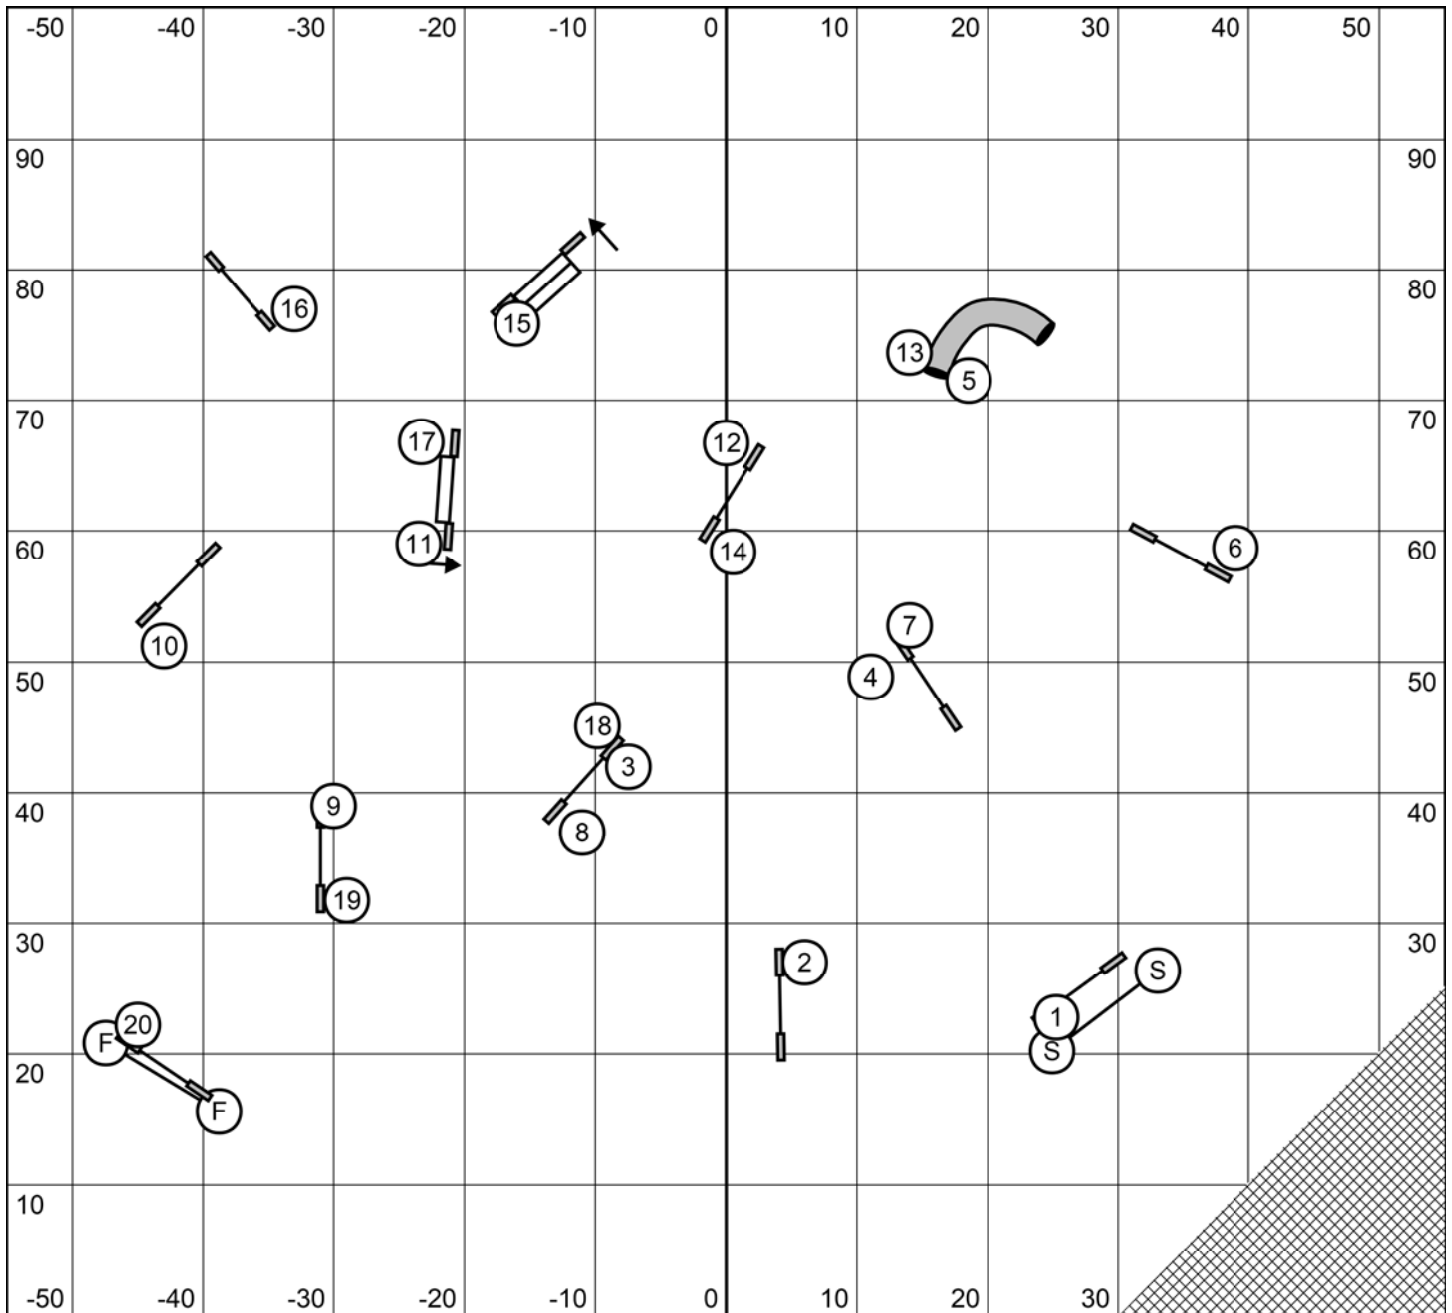

Masters/PIII/Veterans Jumpers
Lehigh Valley Dreamweavers
Barto, PA, June 4th 2022
Judge: Paul Stolzenburg