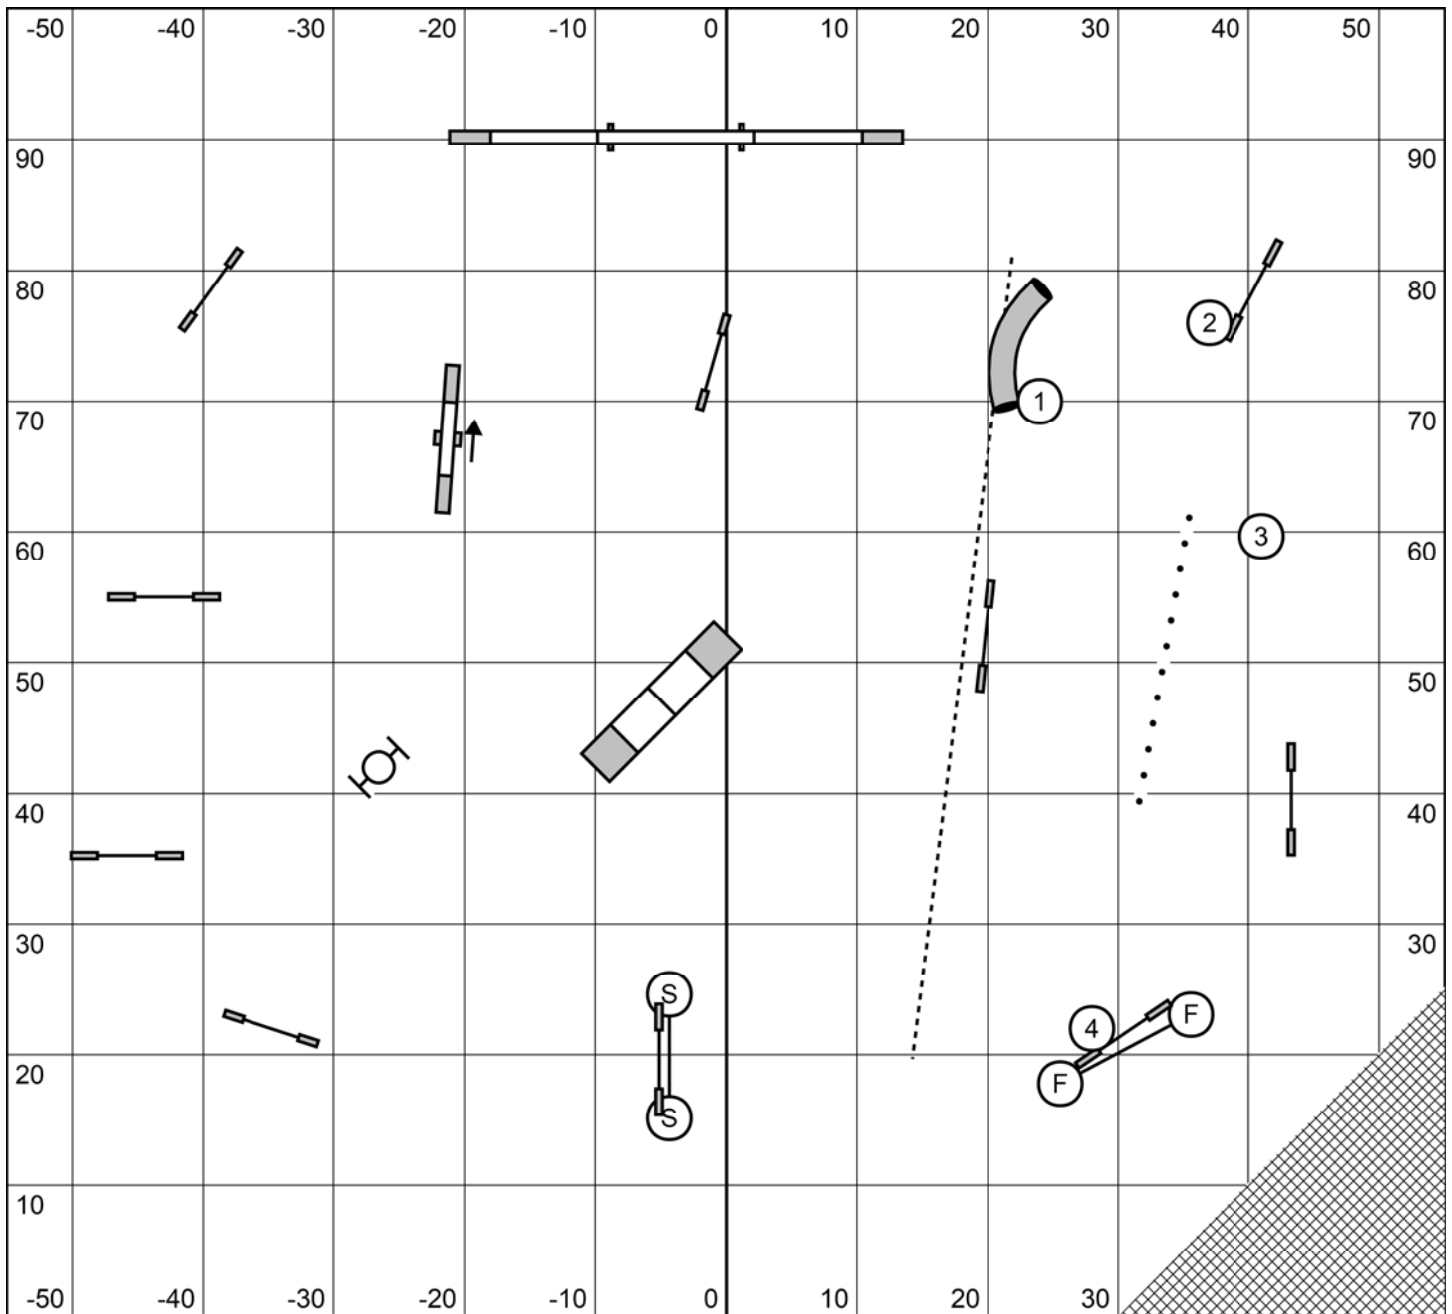

Starters/PI Gamblers
 Lehigh Valley Dreamweavers
 Barto, PA, June 4th 2022
 Judge: Paul Stolzenburg

1-3-5-7 scoring; weaves = 7
 No back to back contacts or weaves
 25 second opening
 Large dogs = 15 seconds
 medium dogs = 16 seconds
 small dogs = 17 seconds
 Add 1 second to each for performance

Advanced/PII Gamblers
 Lehigh Valley Dreamweavers
 Barto, PA, June 4th 2022
 Judge: Paul Stolzenburg

1-3-5-7 scoring; weaves = 7
 No back to back contacts or weaves
 25 second opening
 Large dogs = 16 seconds
 medium dogs = 17 seconds
 small dogs = 18 seconds
 Add 1 second to each for performance

Masters/P/III/Veterans Gamblers
 Lehigh Valley Dreamweavers
 Barto, PA, June 4th 2022
 Judge: Paul Stolzenburg

1-3-5-7 scoring; no 7 point obstacle
 No back to back or consecutive contacts or weaves
 25 second opening
 Large dogs = 16 seconds
 medium dogs = 17 seconds
 small dogs = 18 seconds
 Add 1 second to each for performance
 Add 2 seconds for Veterans