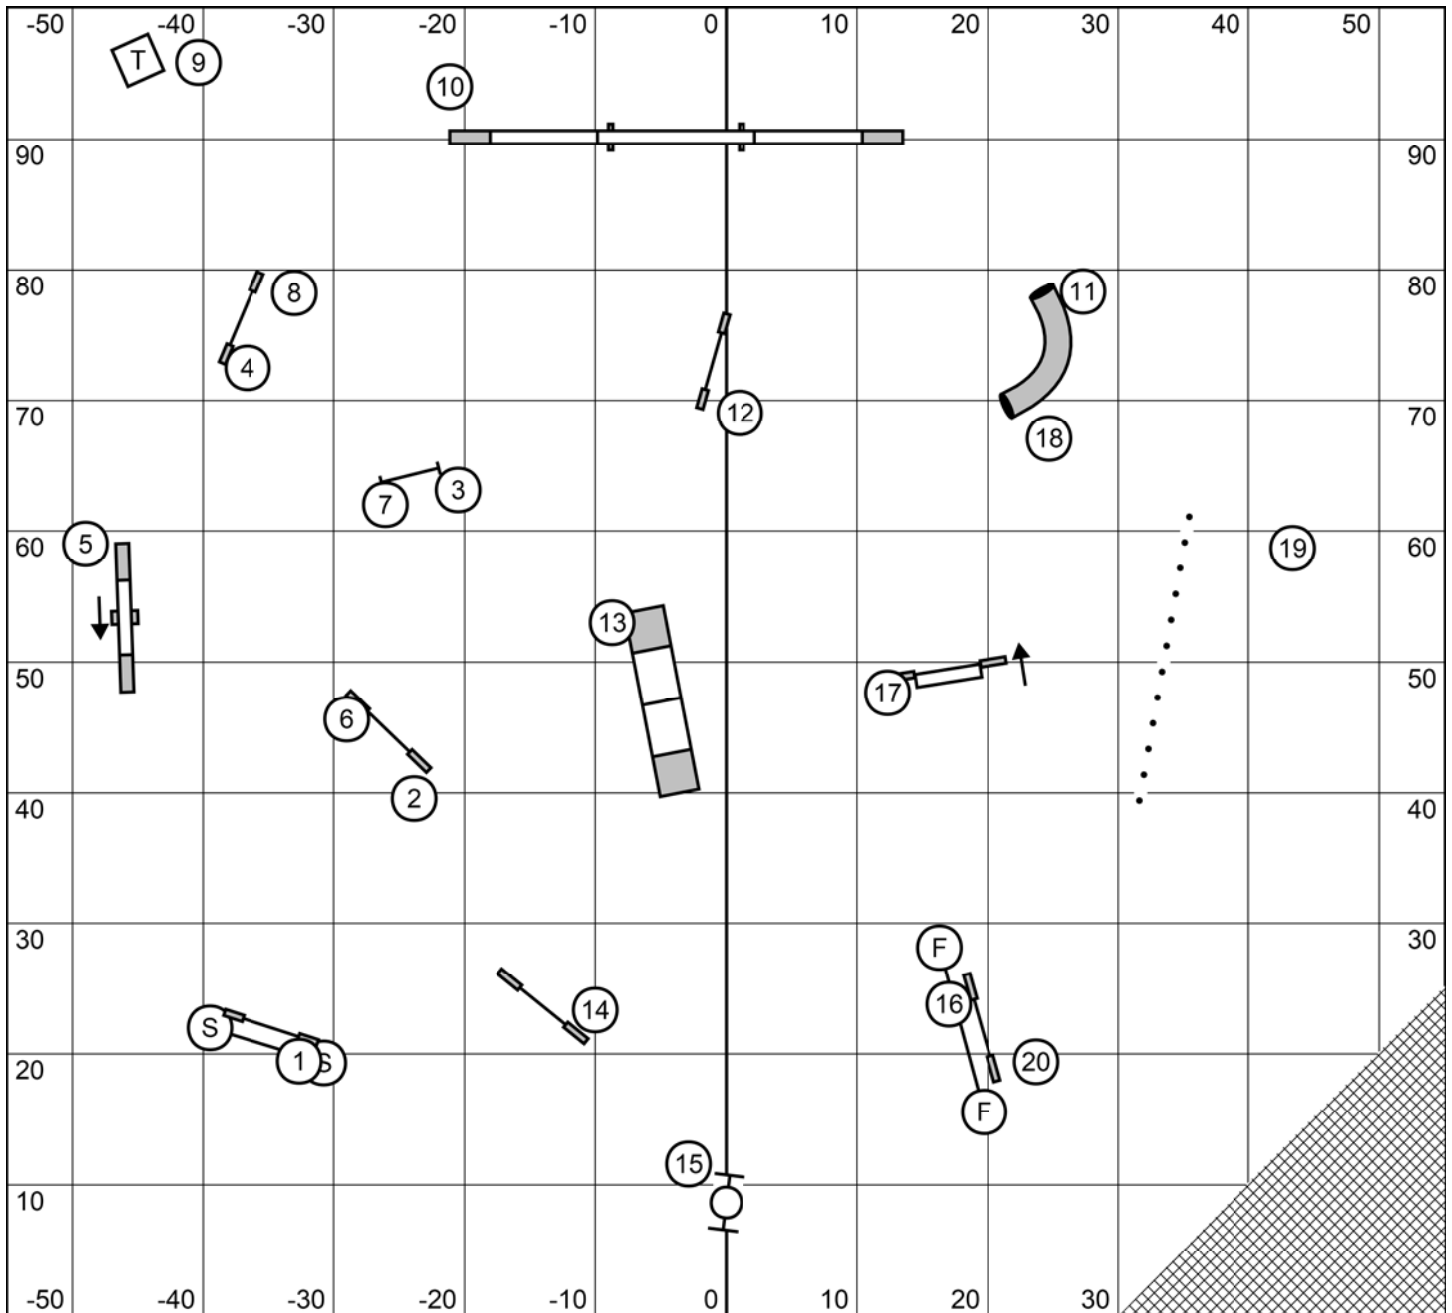

Advanced/PII Standard
Lehigh Valley Dreamweavers
Barto, PA, June 4th 2022
Judge: Paul Stolzenburg