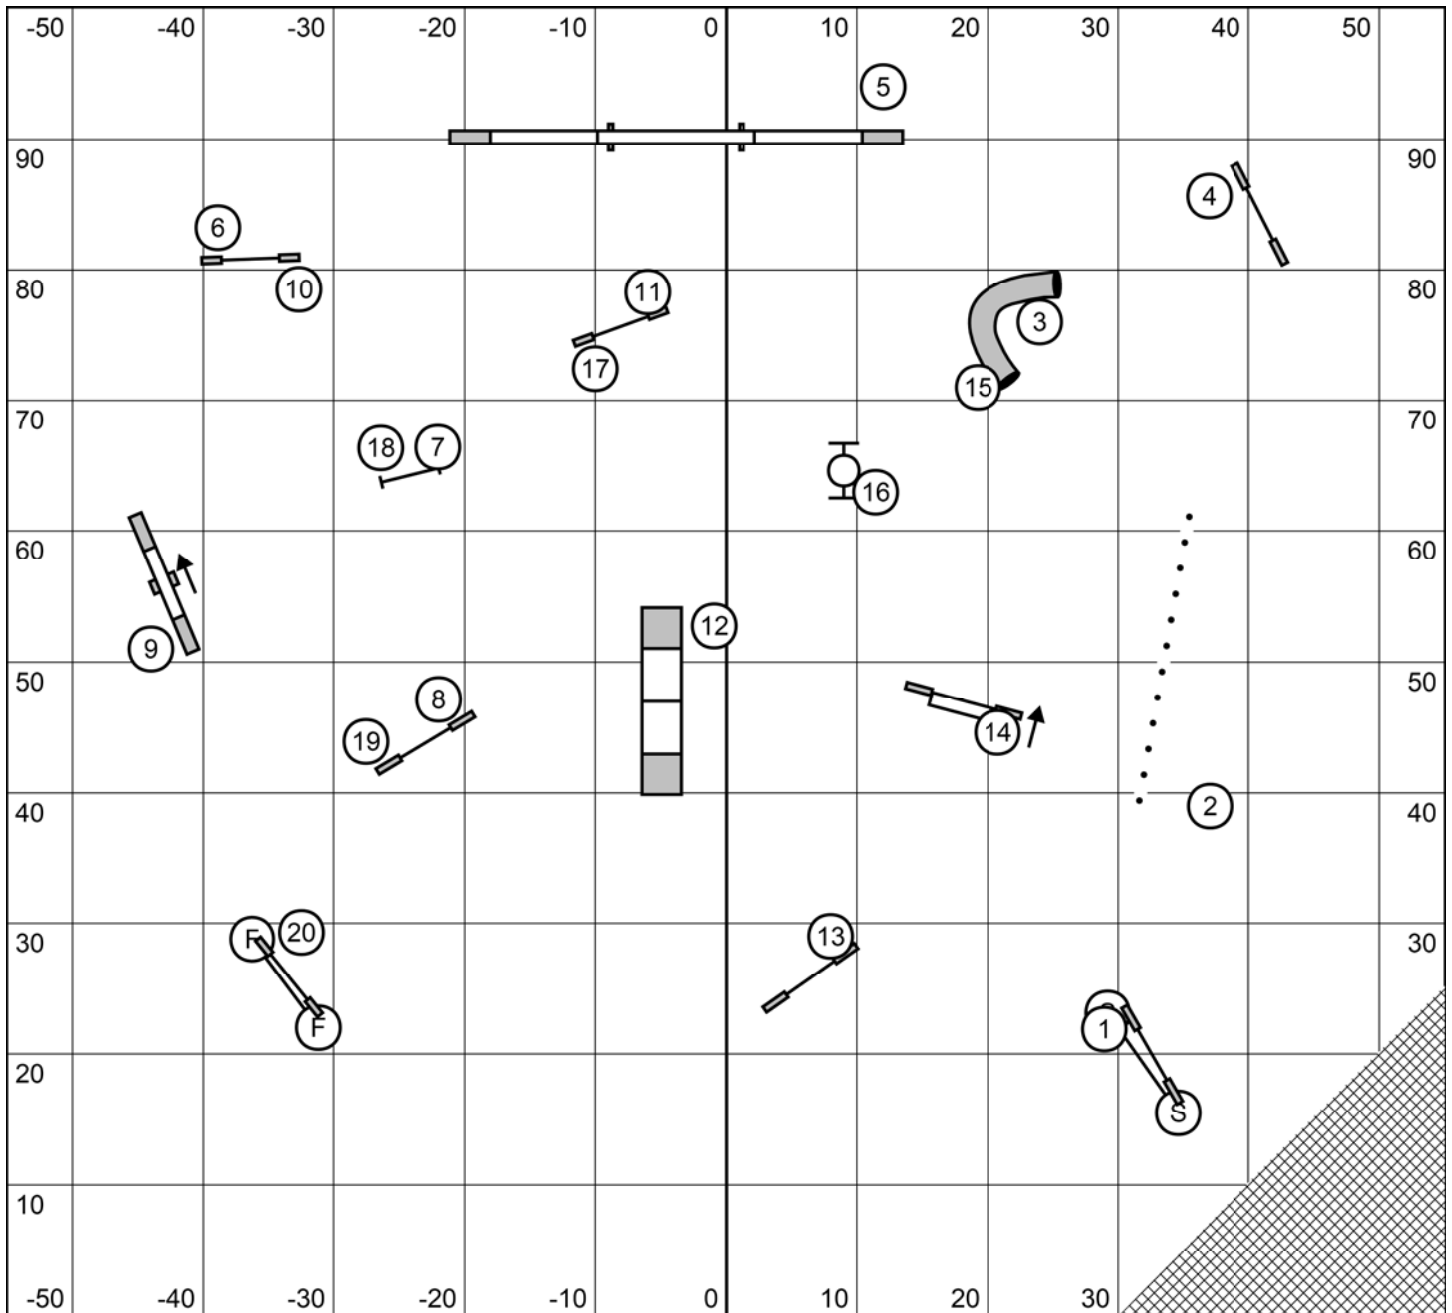

Grand Prix/Performance Grand Prix
Lehigh Valley Dreamweavers
Barto, PA, June 4th 2022
Judge: Paul Stolzenburg