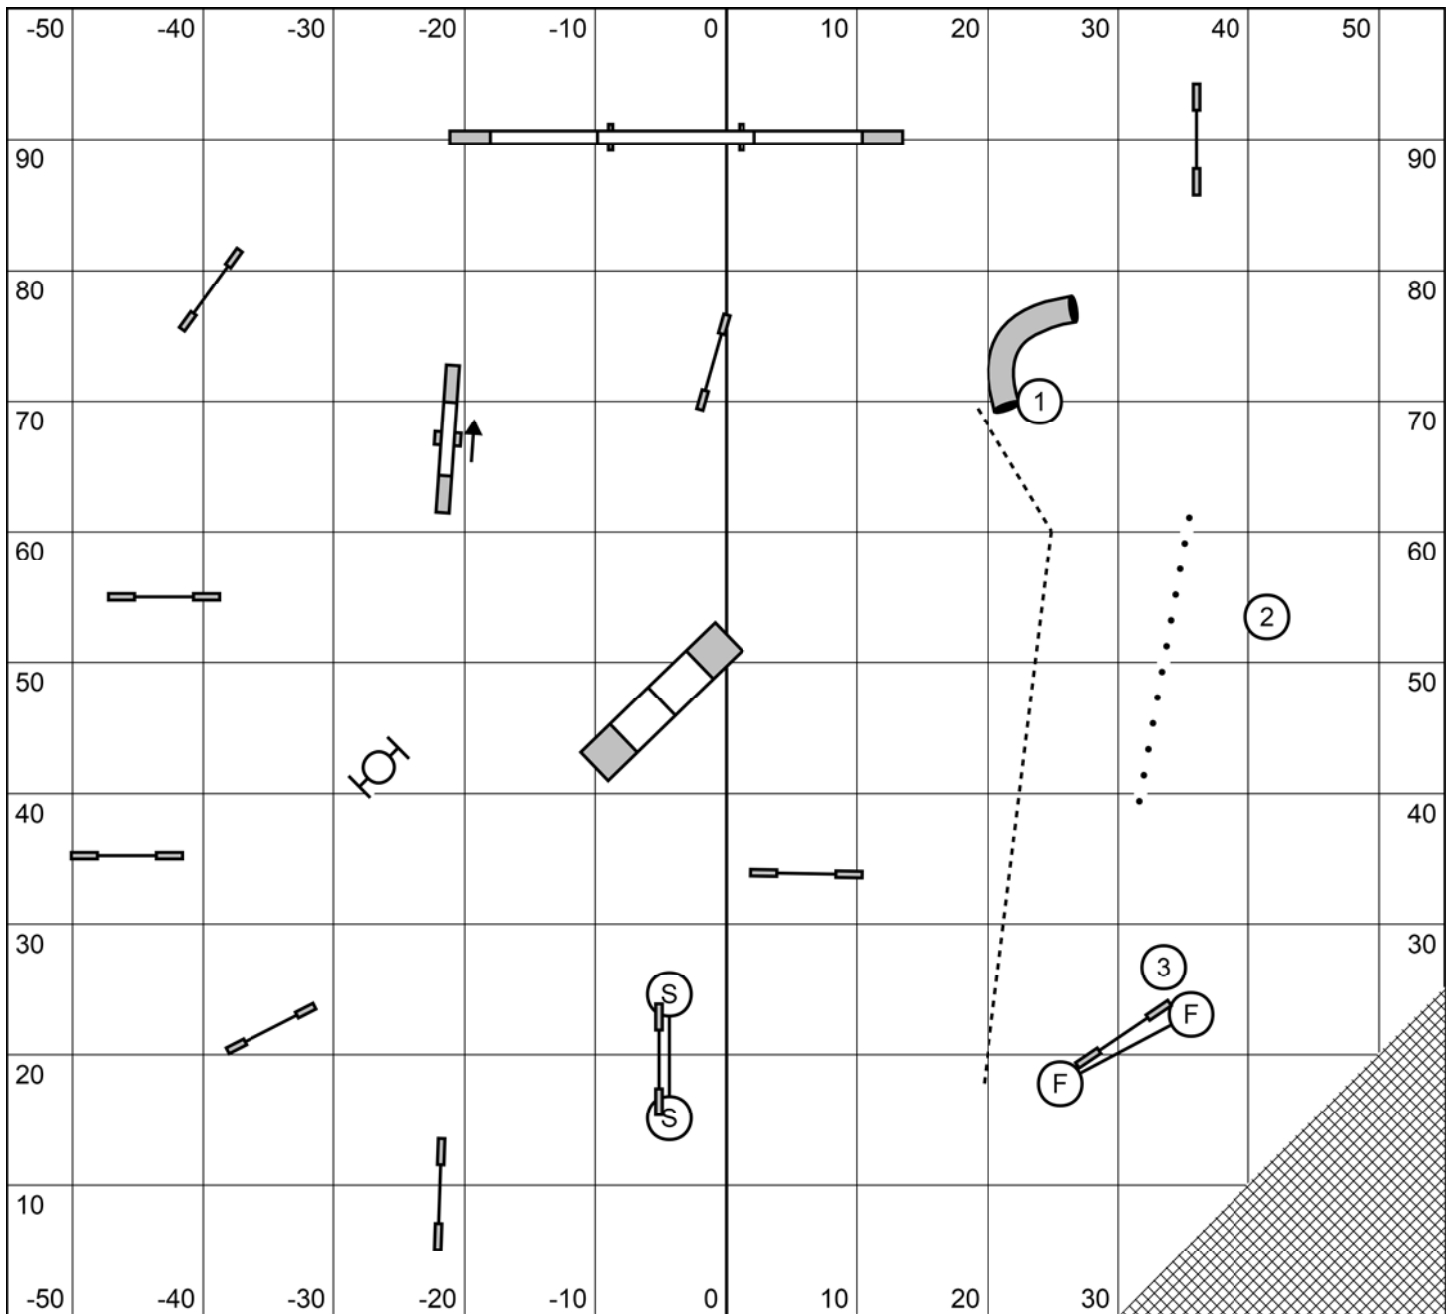

Starters/PI Gamblers
 Lehigh Valley Dreamweavers
 Barto, PA, June 4th 2022
 Judge: Paul Stolzenburg

1-3-5-7 scoring; weaves = 7
 No back to back contacts or weaves
 25 second opening
 Large dogs = 15 seconds
 medium dogs = 16 seconds
 small dogs = 17 seconds
 Add 1 second to each for performance

Advanced/PII Gamblers
 Lehigh Valley Dreamweavers
 Barto, PA, June 4th 2022
 Judge: Paul Stolzenburg

1-3-5-7 scoring; weaves = 7
 No back to back contacts or weaves
 25 second opening
 Large dogs = 16 seconds
 medium dogs = 17 seconds
 small dogs = 18 seconds
 Add 1 second to each for performance

Masters/P/III/Veterans Gamblers
 Lehigh Valley Dreamweavers
 Barto, PA, June 4th 2022
 Judge: Paul Stolzenburg

1-3-5-7 scoring; no 7 point obstacle
 No back to back or consecutive contacts or weaves
 25 second opening
 Large dogs = 16 seconds
 medium dogs = 17 seconds
 small dogs = 18 seconds
 Add 1 second to each for performance
 Add 2 seconds for Veterans