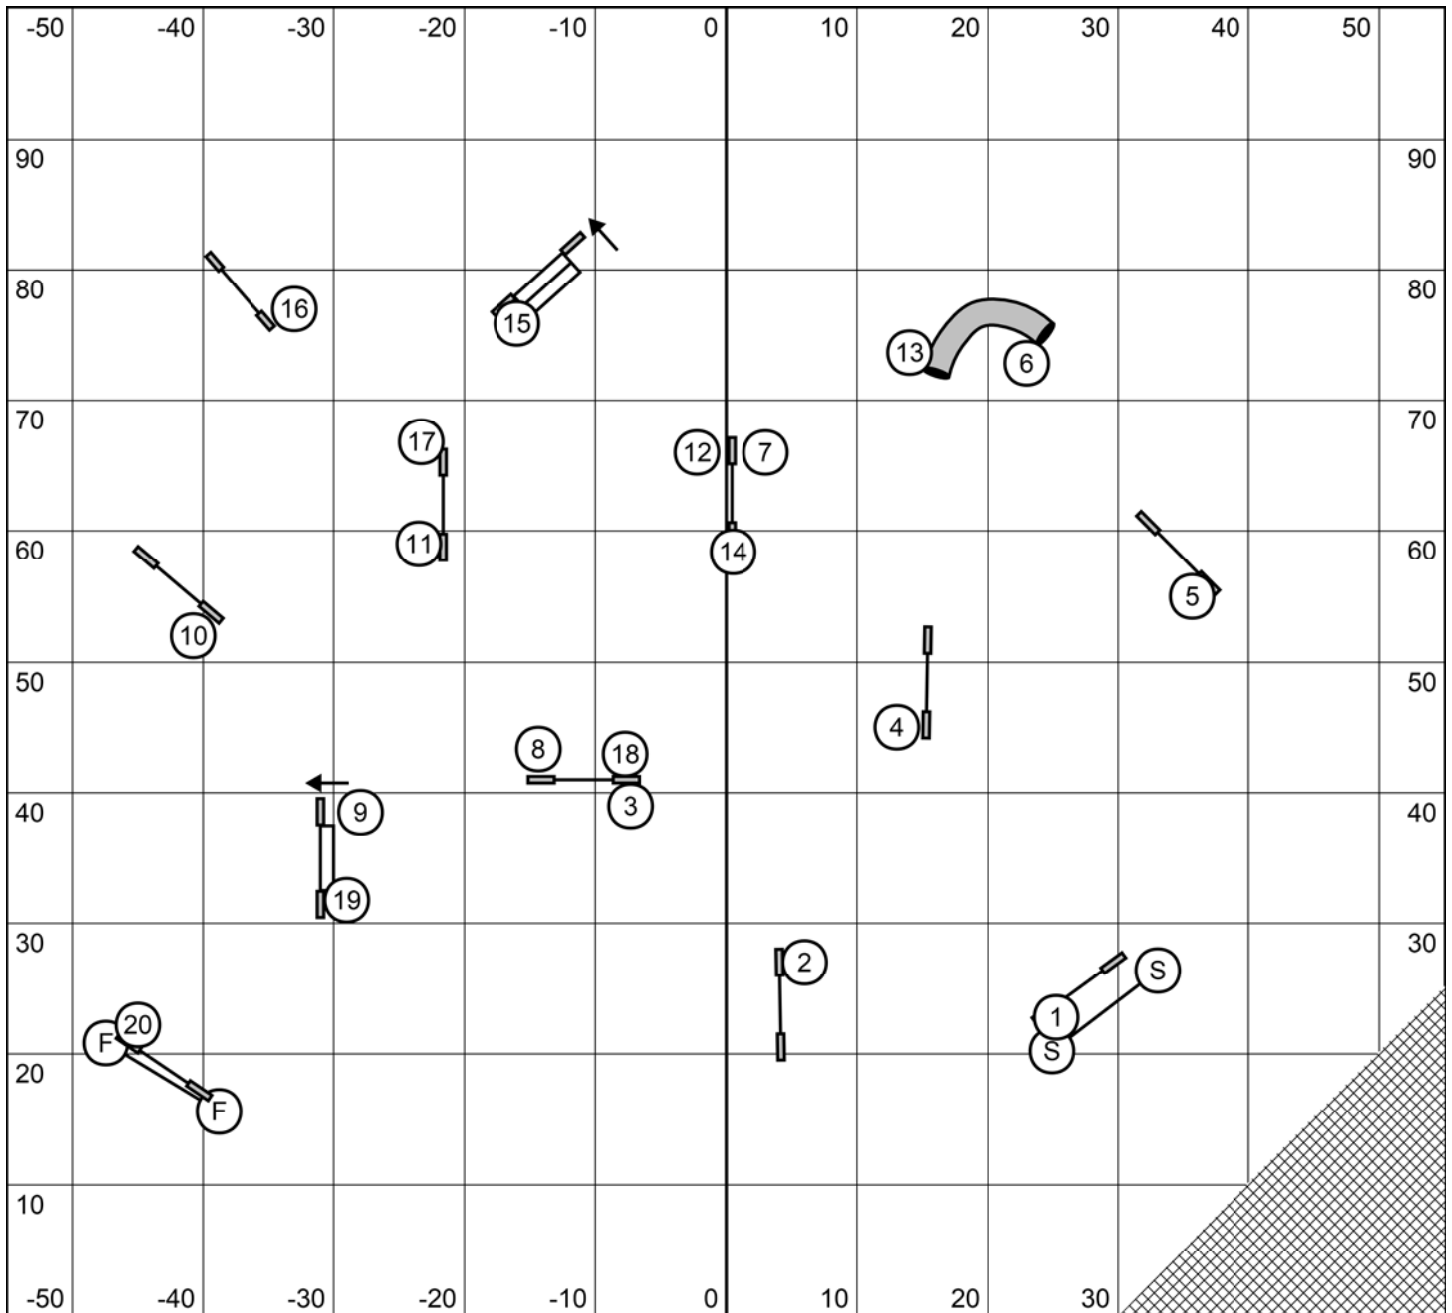

Advanced/PII Jumpers
Lehigh Valley Dreamweavers
Barto, PA, June 4th 2022
Judge: Paul Stolzenburg