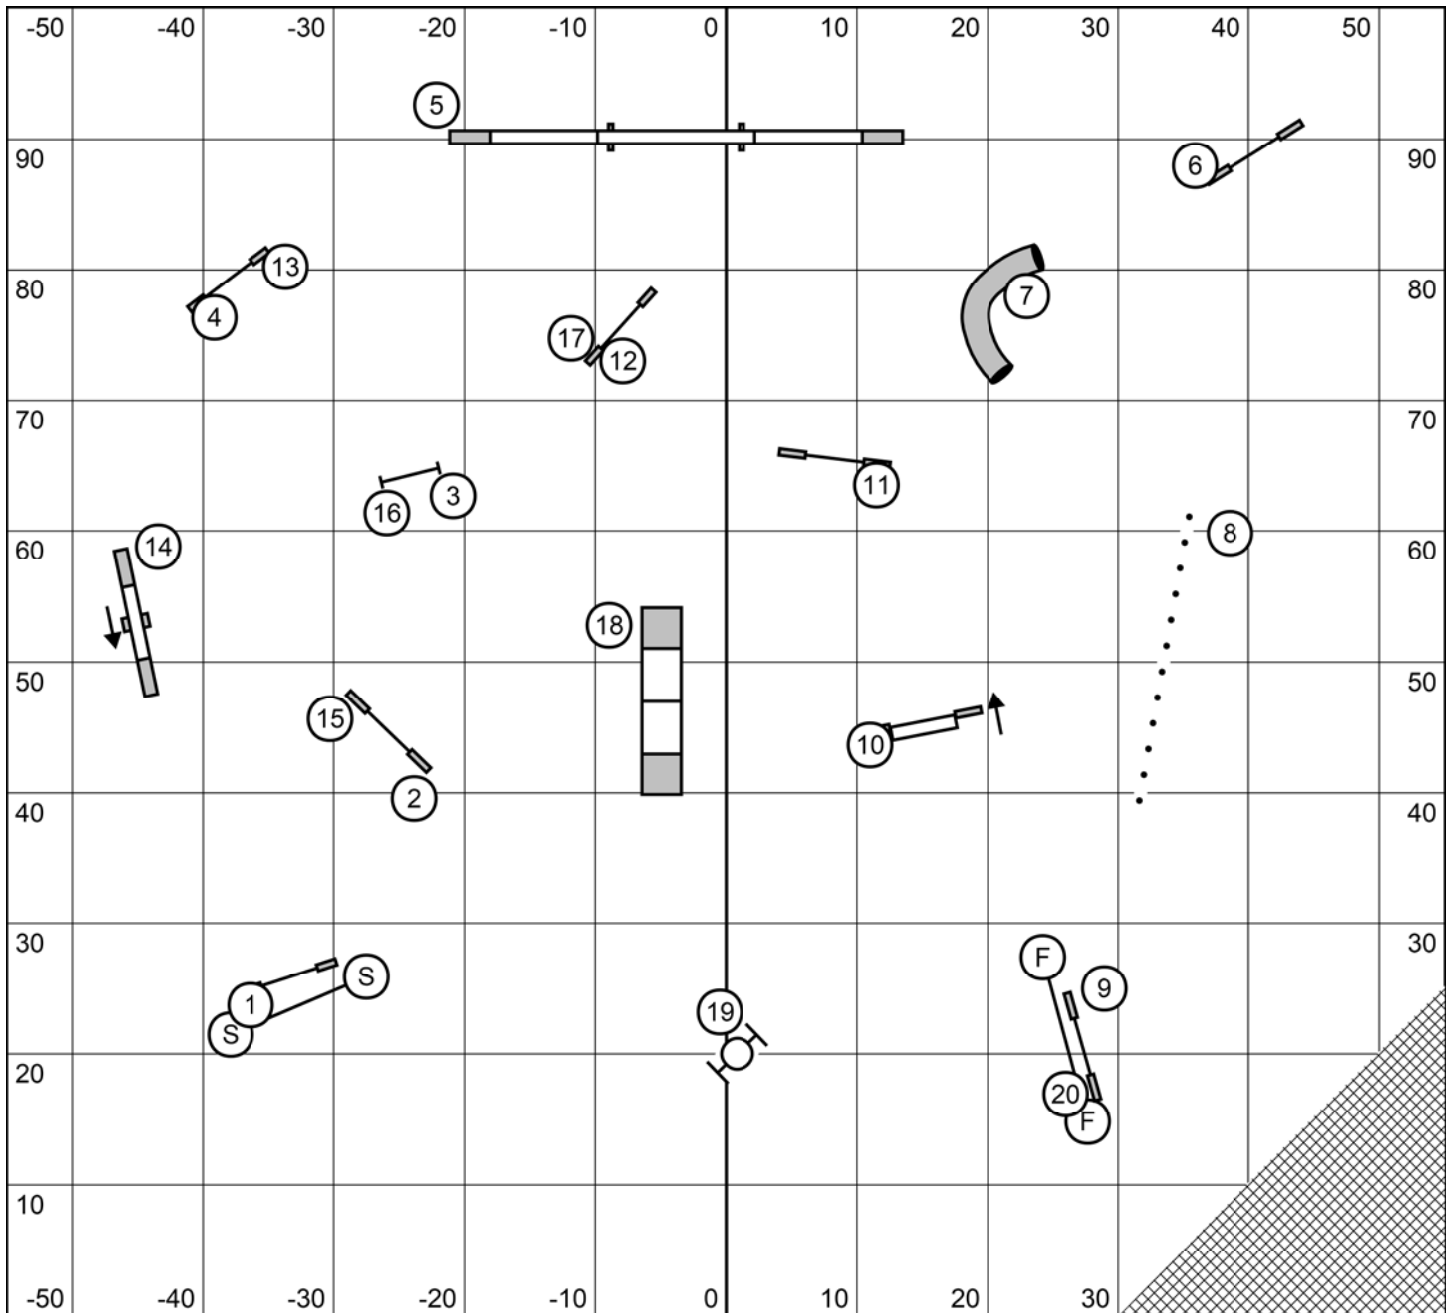

Masters/PIII Standard
Lehigh Valley Dreamweavers
Barto, PA, June 4th 2022
Judge: Paul Stolzenburg