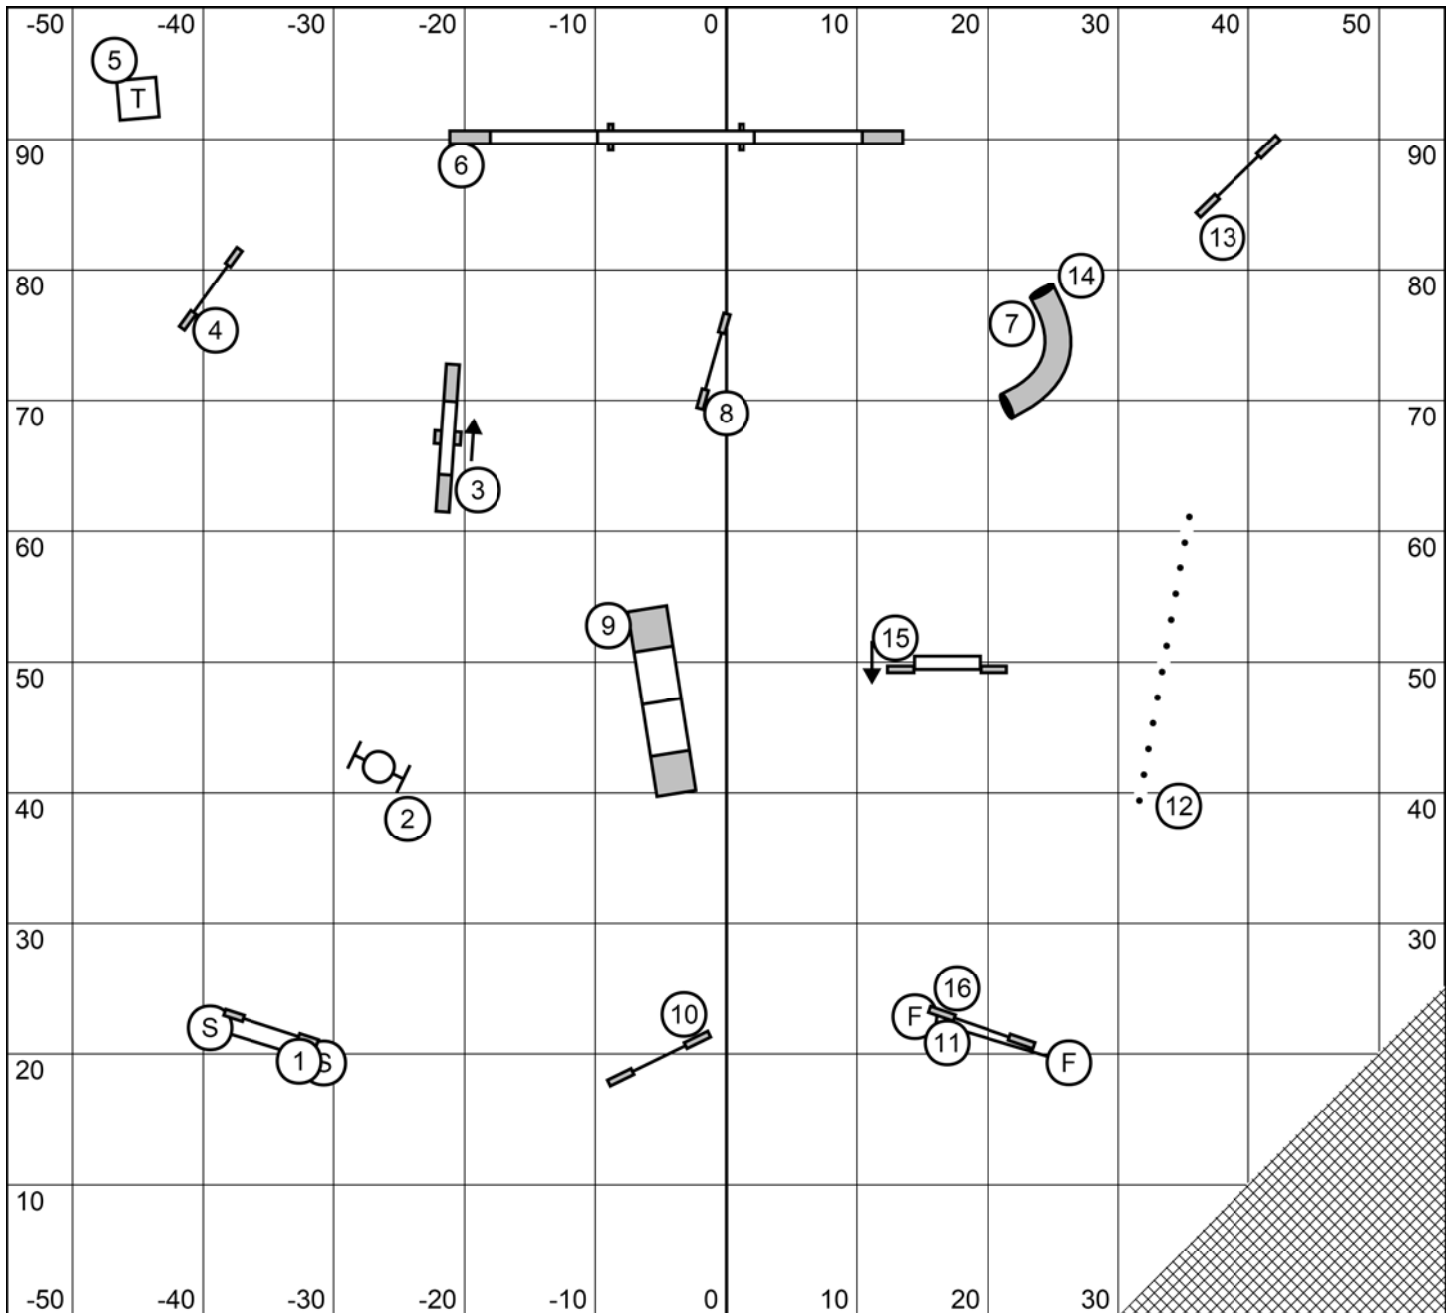

Starters/PI Gamblers
 Lehigh Valley Dreamweavers
 Barto, PA, June 4th 2022
 Judge: Paul Stolzenburg

1-3-5-7 scoring; weaves = 7
 No back to back contacts or weaves
 25 second opening
 Large dogs = 15 seconds
 medium dogs = 16 seconds
 small dogs = 17 seconds
 Add 1 second to each for performance

Advanced/PII Gamblers
 Lehigh Valley Dreamweavers
 Barto, PA, June 4th 2022
 Judge: Paul Stolzenburg

1-3-5-7 scoring; weaves = 7
 No back to back contacts or weaves
 25 second opening
 Large dogs = 16 seconds
 medium dogs = 17 seconds
 small dogs = 18 seconds
 Add 1 second to each for performance

Masters/P/III/Veterans Gamblers
 Lehigh Valley Dreamweavers
 Barto, PA, June 4th 2022
 Judge: Paul Stolzenburg

1-3-5-7 scoring; no 7 point obstacle
 No back to back or consecutive contacts or weaves
 25 second opening
 Large dogs = 16 seconds
 medium dogs = 17 seconds
 small dogs = 18 seconds
 Add 1 second to each for performance
 Add 2 seconds for Veterans