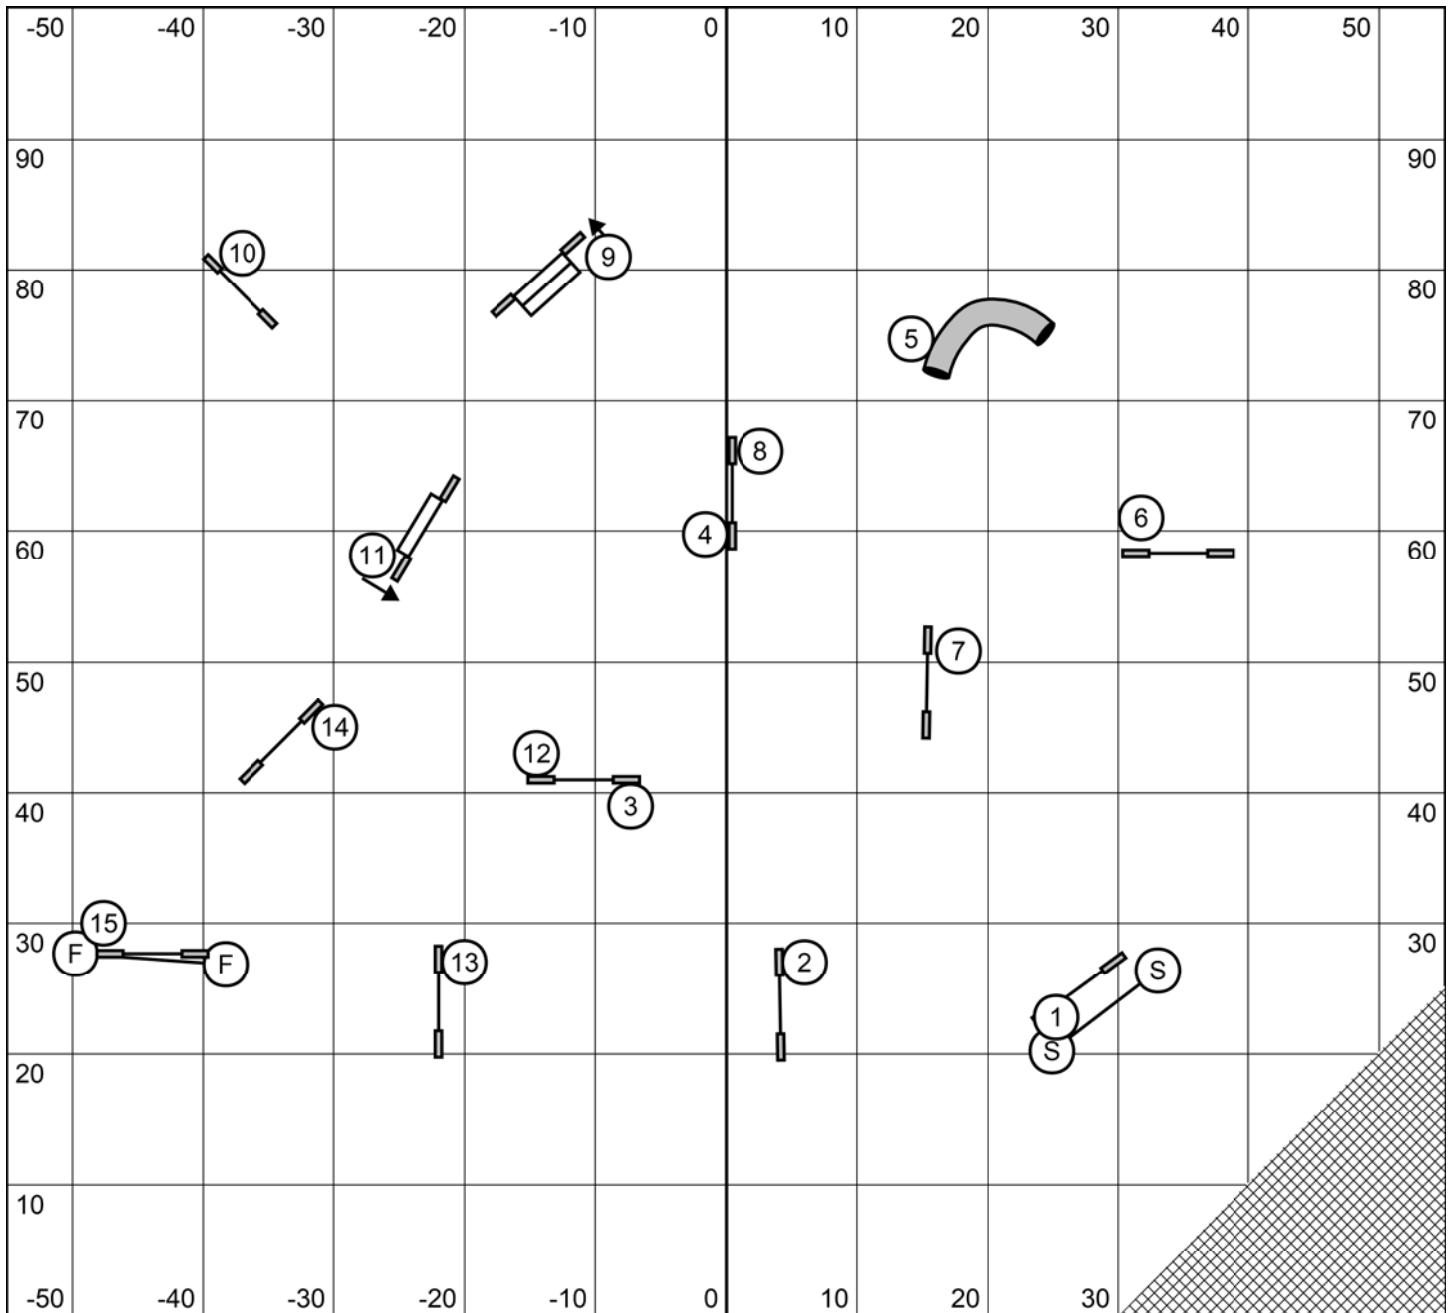

Starters/PI Jumpers
Lehigh Valley Dreamweavers
Barto, PA, June 4th 2022
Judge: Paul Stolzenburg