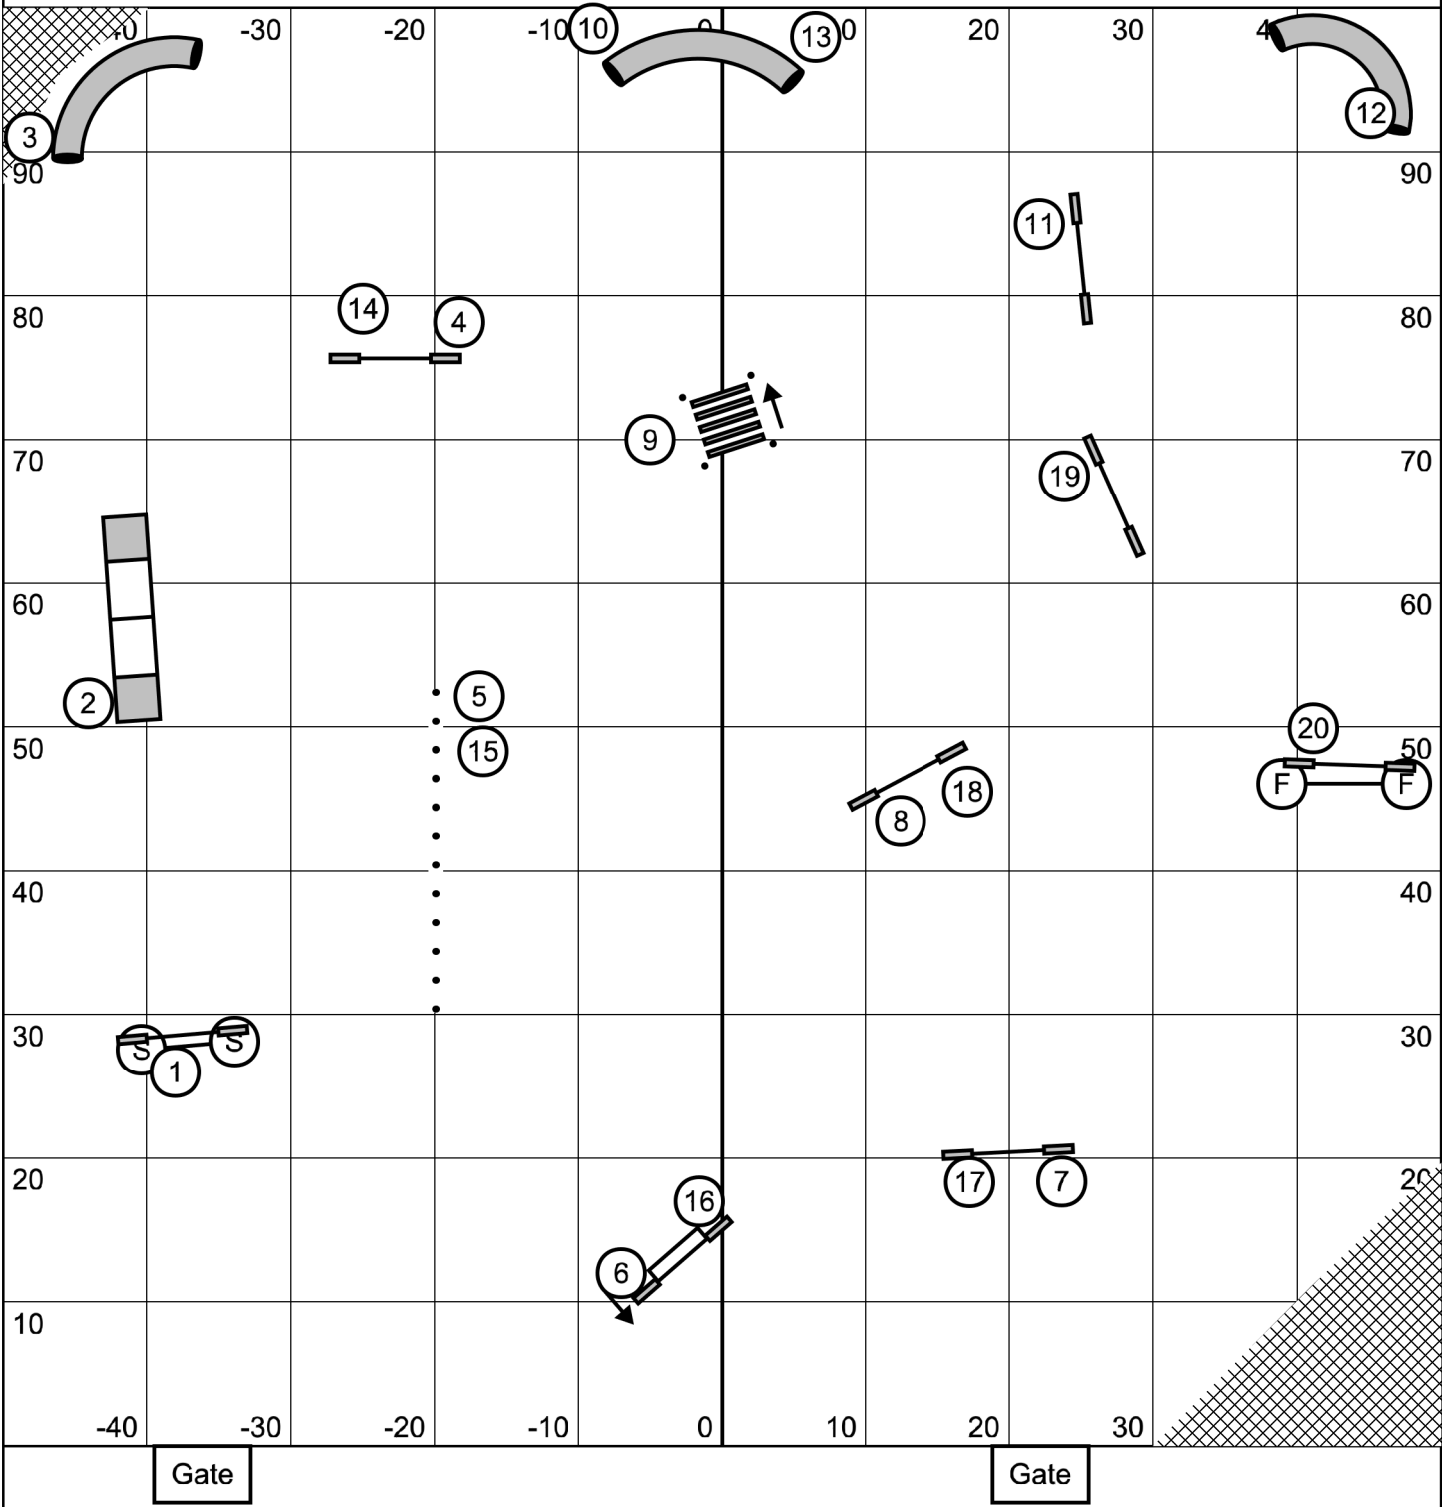

Finish live when clock starts & bi-directional

In opening, repeated obstacles within a combo must be corrected for zero points

Champ: 8/12: 49 sec, 16: 47 sec, 20/24: 45 sec
 Perf: 4/8: 51 sec, 12: 49 sec, 16/20: 47 sec
 Vet: 4: 53 sec, 8: 51 sec, 12/16: 49 sec

Start Jump bi-directional and can be reused in run

All obstacles bi-directional in the opening. #2 bi-directional in close

Gate

Steeplechase
 Lehigh Valley Dream Weaver Agility Club -- November 6, 2022 -- Mike Murphy