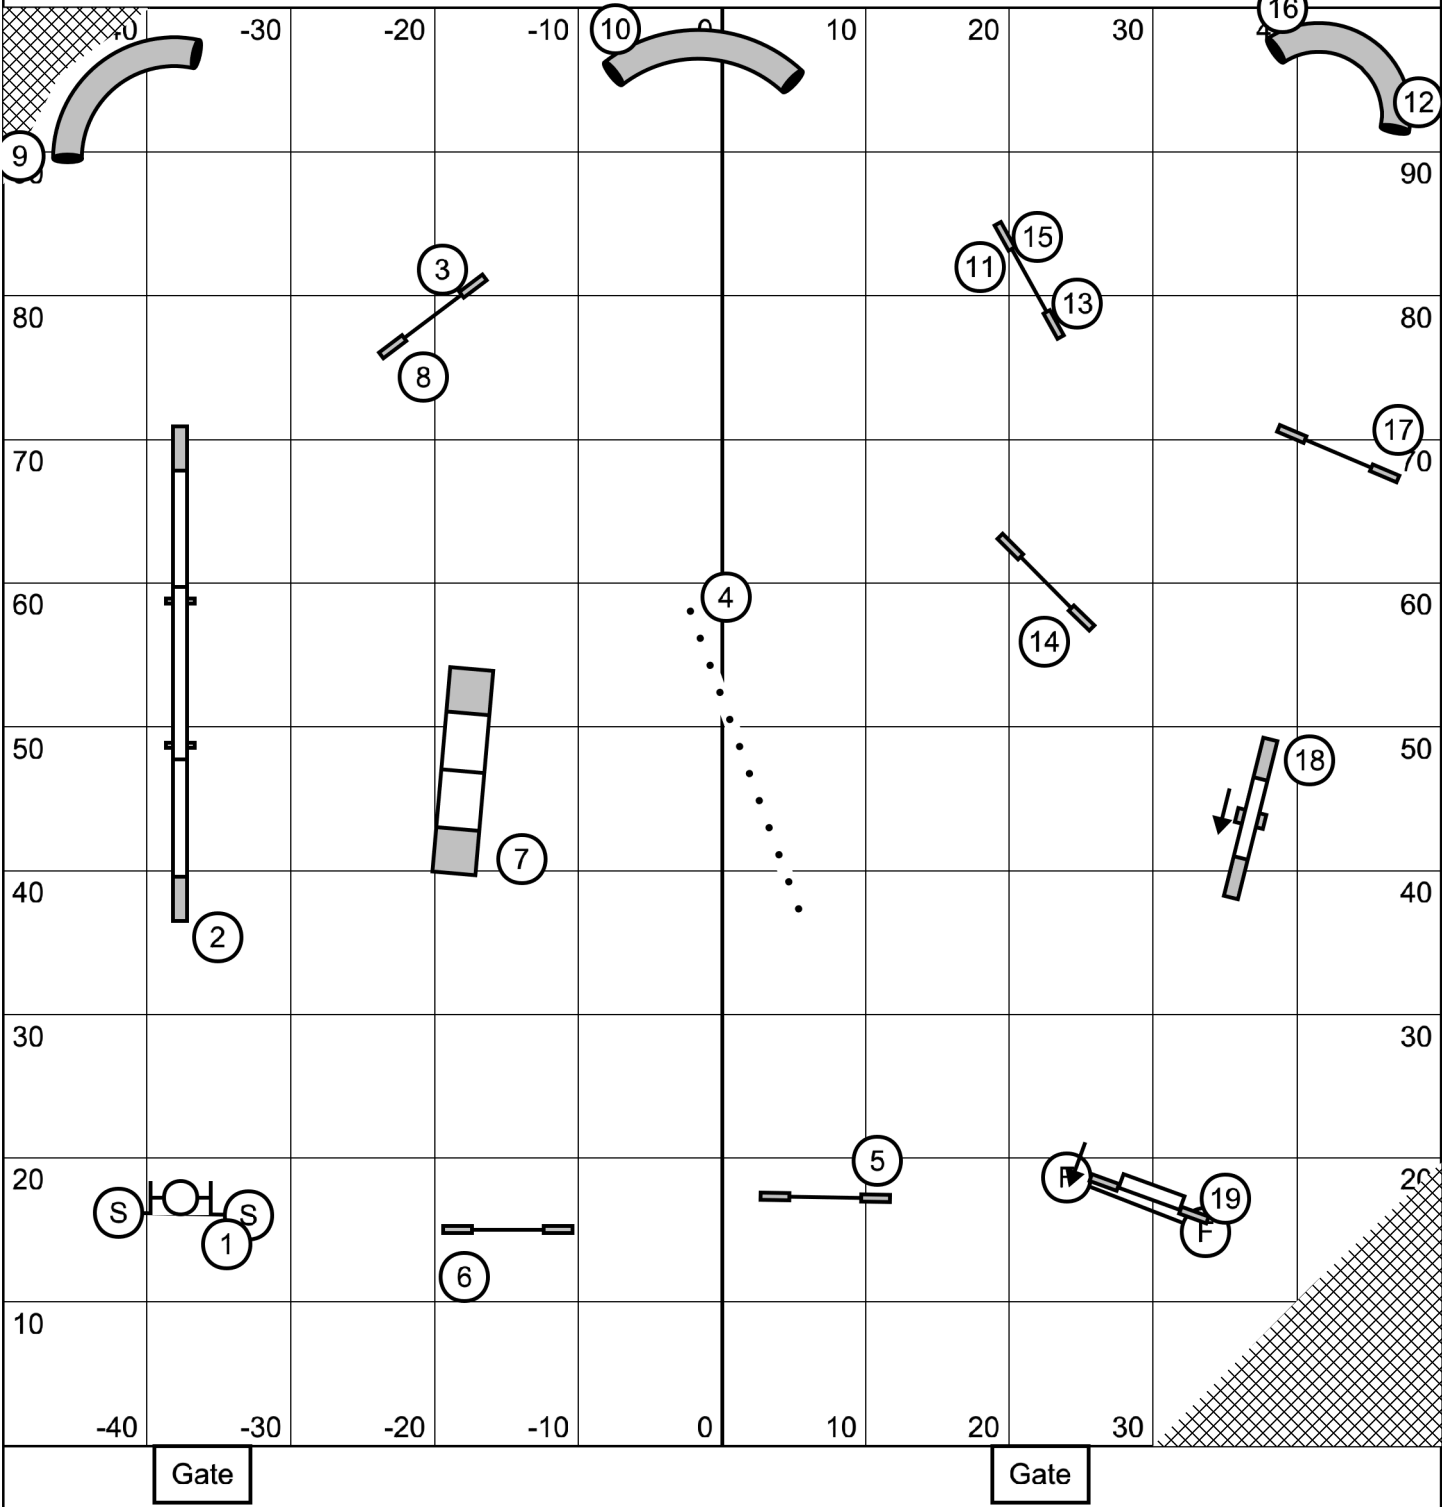

Biathlon Standard
Lehigh Valley Dream Weaver Agility Club -- November 6, 2022 -- Mike Murphy