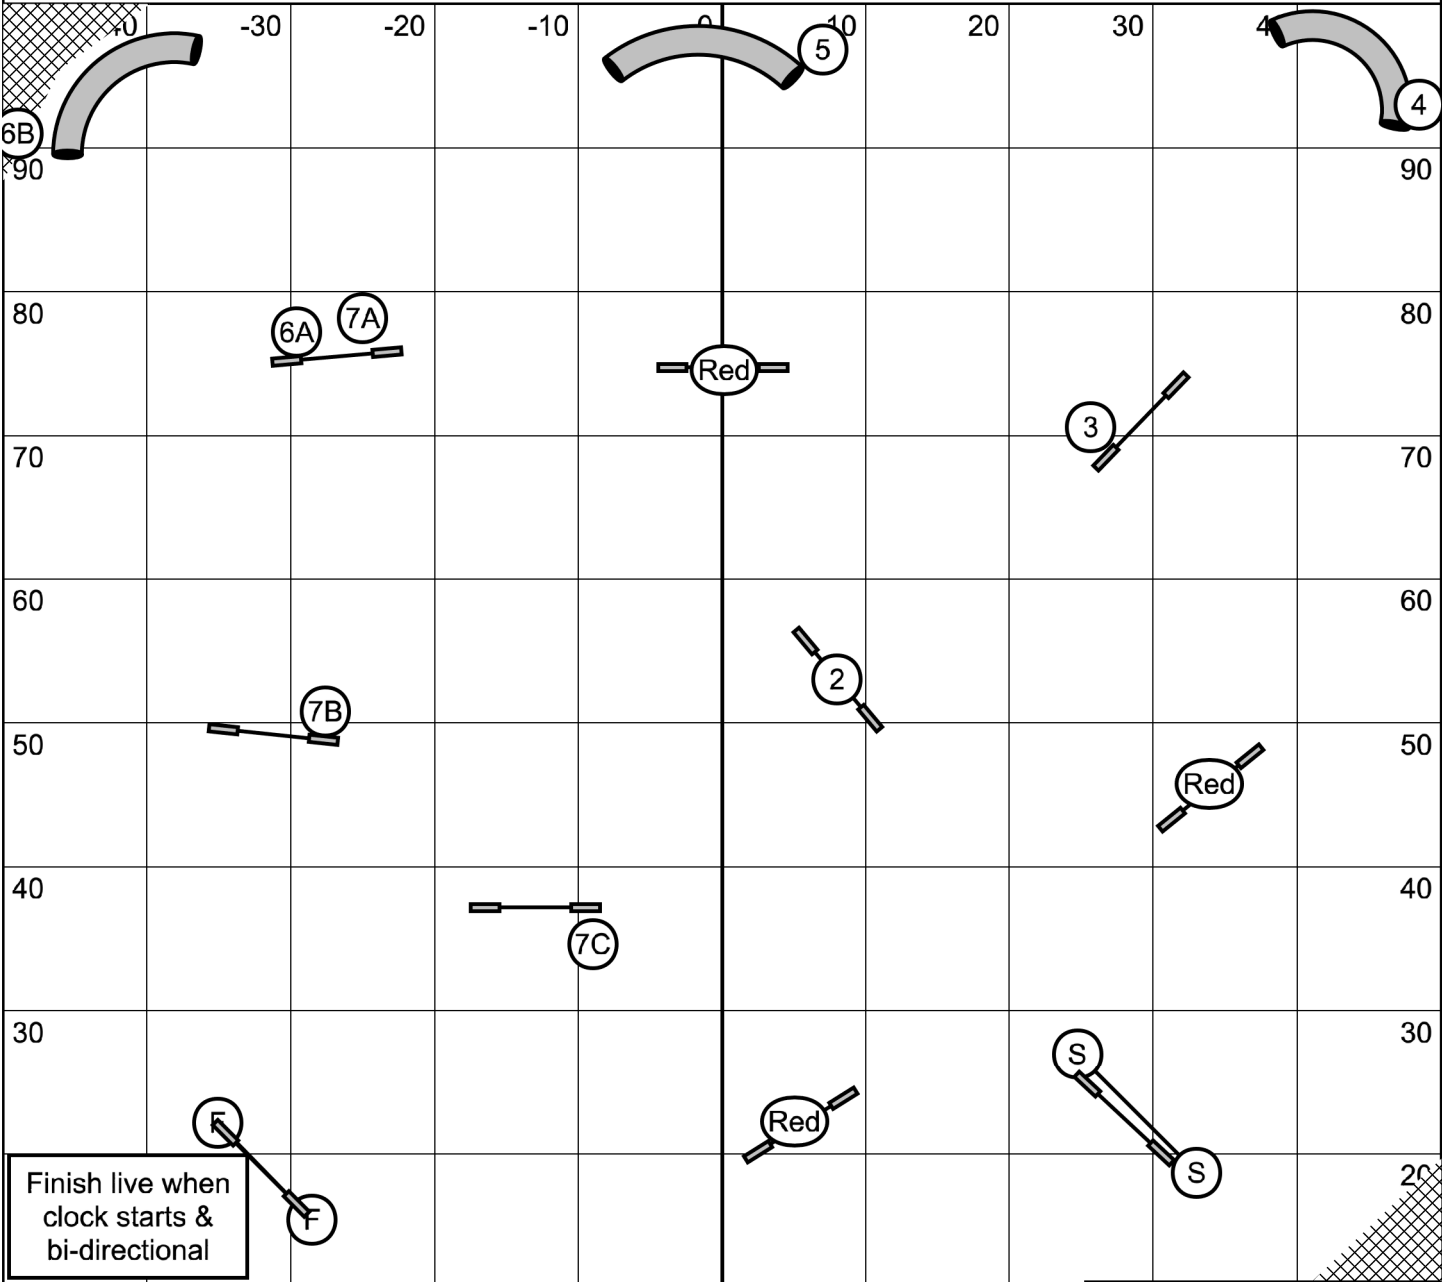

Finish live when clock starts & bi-directional

In opening, repeated obstacles within a combo must be corrected for zero points

Champ: 8/12: 49 sec, 16: 47 sec, 20/24: 45 sec
 Perf: 4/8: 51 sec, 12: 49 sec, 16/20: 47 sec
 Vet: 4: 53 sec, 8: 51 sec, 12/16: 49 sec

Start Jump bi-directional and can be reused in run

All obstacles bi-directional in the opening. #2 bi-directional in close

Gate

Steeplechase
 Lehigh Valley Dream Weaver Agility Club -- November 6, 2022 -- Mike Murphy