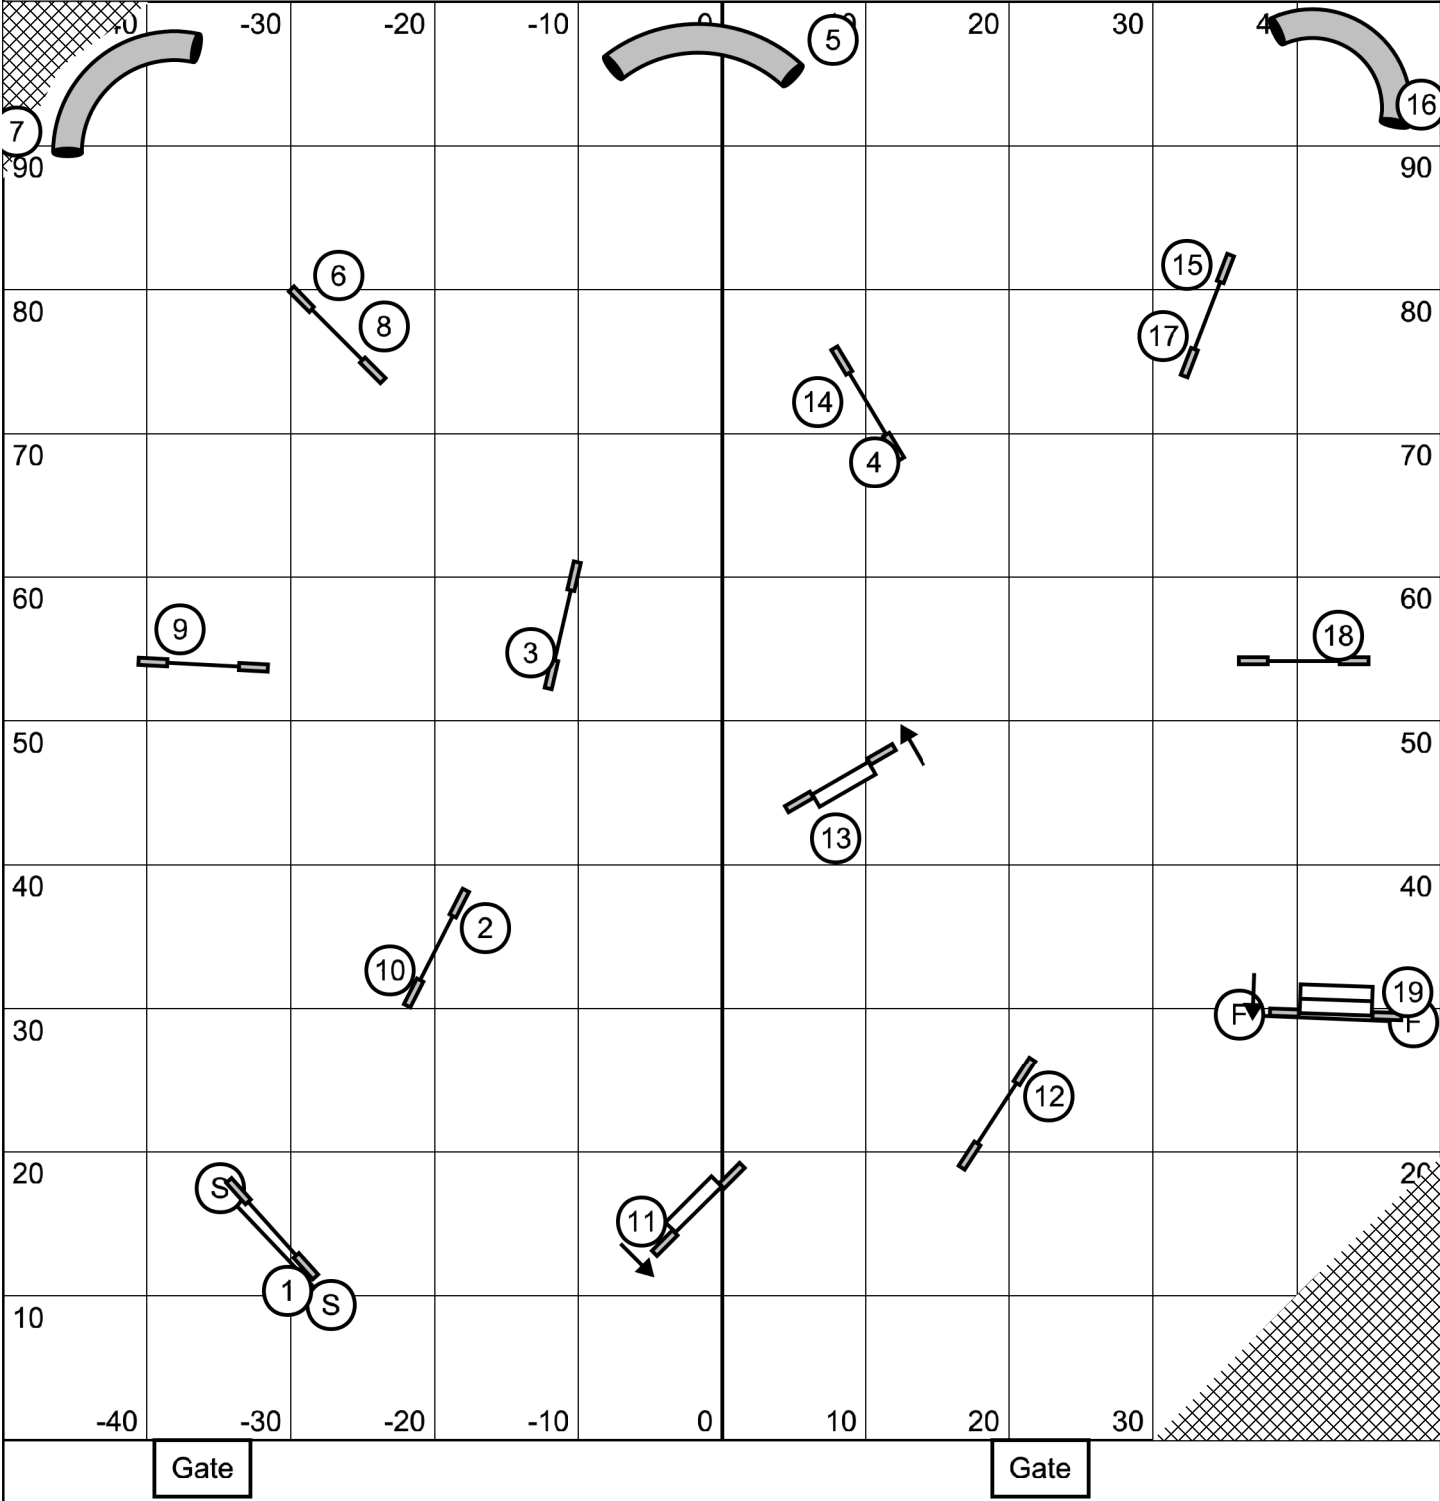

Masters / P3 / Vets Jumpers
Lehigh Valley Dream Weaver Agility Club -- November 6, 2022 -- Mike Murphy