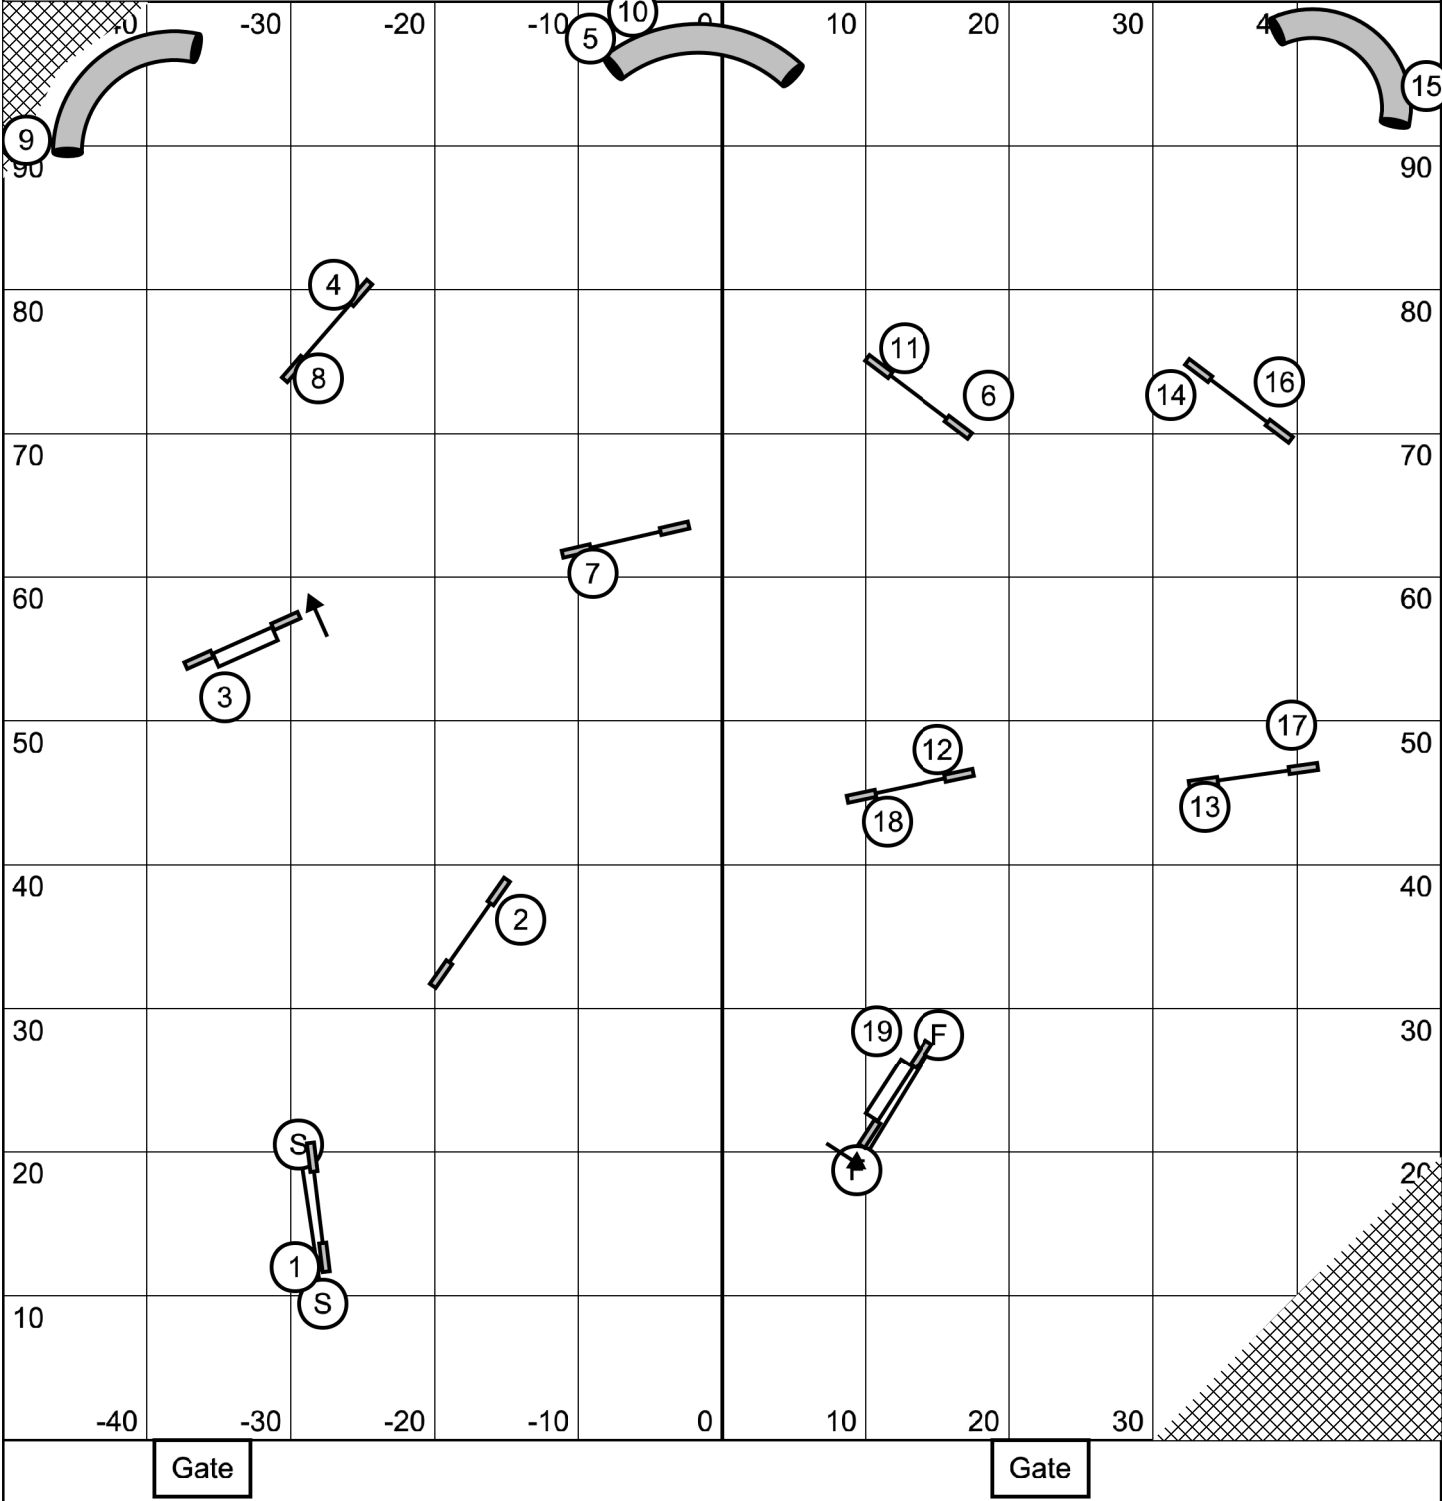

Biathlon Jumpers
Lehigh Valley Dream Weaver Agility Club -- November 6, 2022 -- Mike Murphy