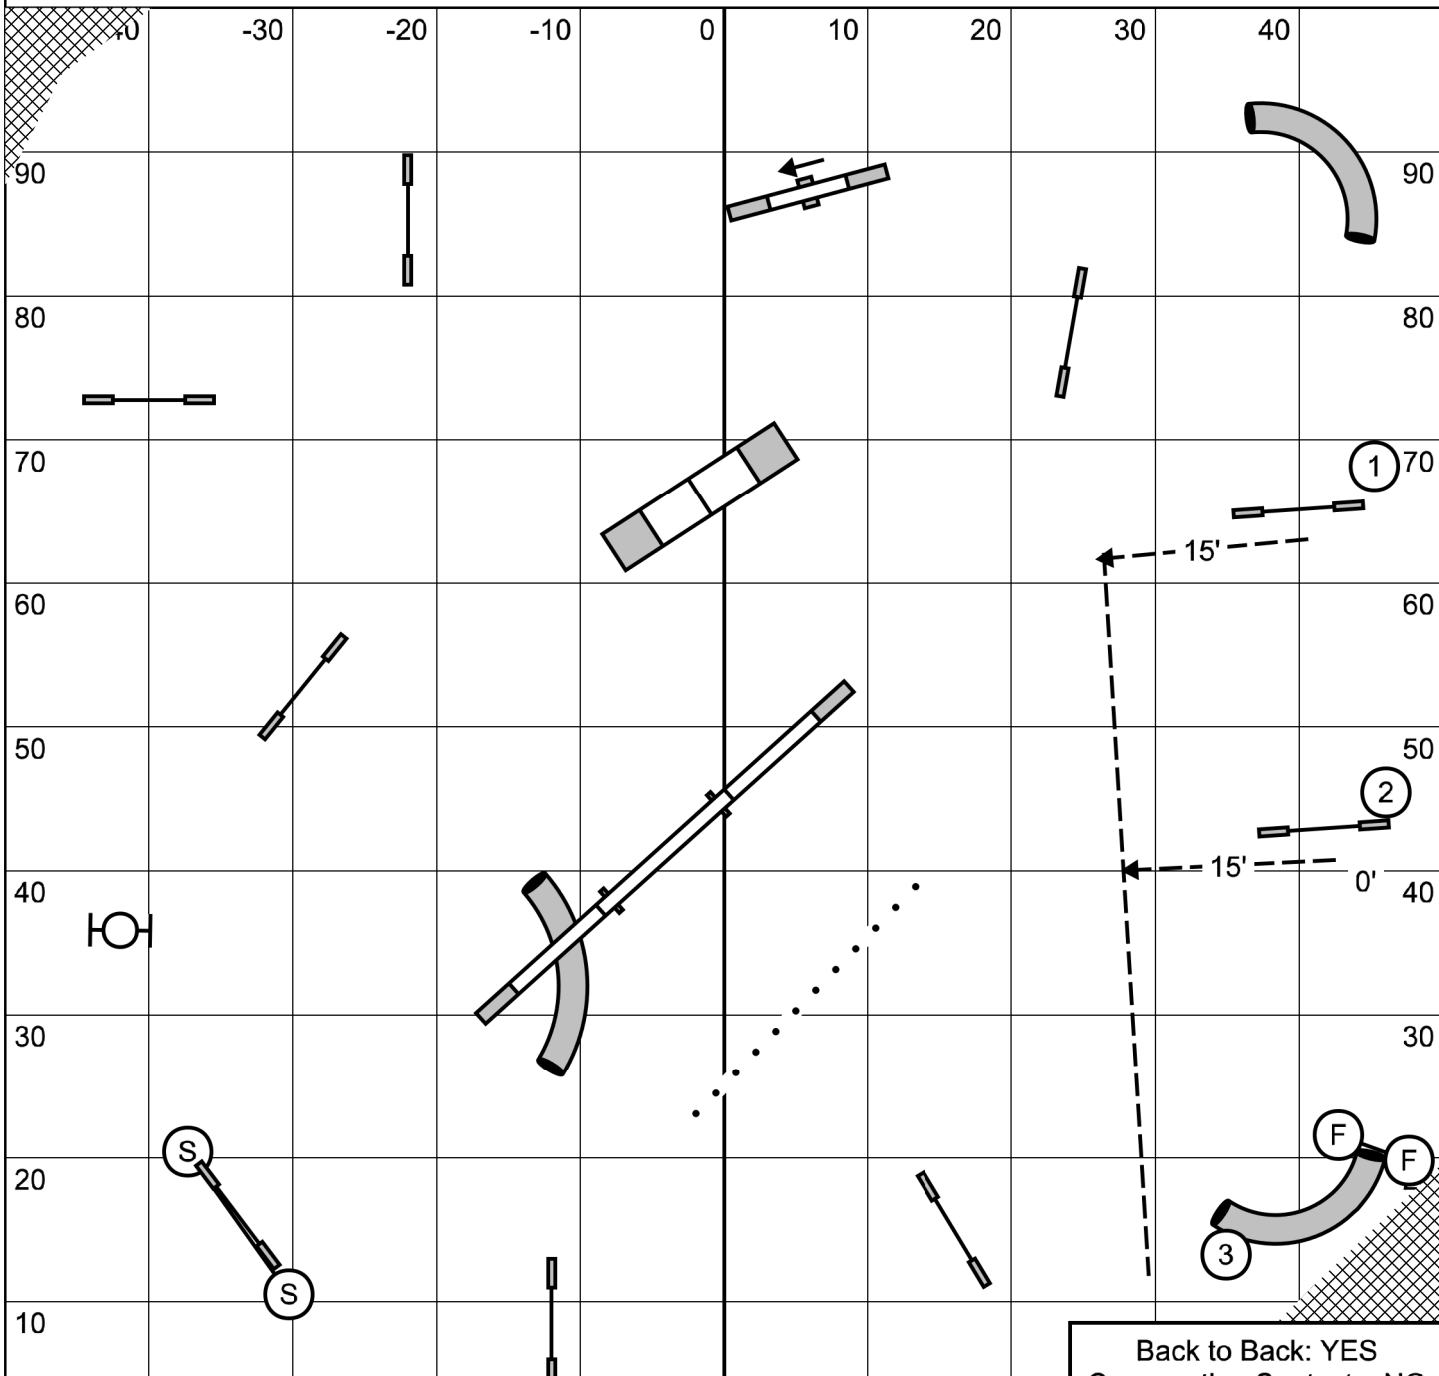

Masters / P3 / Vets Gamblers
 Lehigh Valley Dream Weaver Agility Club -- November 5, 2022 -- Mike Murphy

Champ: 20/24: 14 sec, 16: 15 sec, 8/12: 16 s
 Perf: 16/20: 15 sec, 12: 16 sec, 4/8: 17 sec
 Vets: 12/16: 16 sec, 8: 17 sec, 4: 18 sec

Back to Back: YES
 Consecutive Contacts: NO

1-3-5-7 System, A Frame = 7 points
 25 Sec Open, 18 pt to Q Joker = 20

Grand Prix
 Lehigh Valley Dream Weaver Agility Club -- November 5, 2022 -- Mike Murphy

Masters / P3 / Vets Standard
 Lehigh Valley Dream Weaver Agility Club -- November 5, 2022 -- Mike Murphy

Combined Pairs
 Lehigh Valley Dream Weaver Agility Club -- November 5, 2022 -- Mike Murphy

Exchanges will be completed via a traffic cone vs the baton.

Handlers for first dog will touch the cone with any part of their body once their dog clears their last obstacle. The cone can be moved within the exchange area. The last handler does NOT need to touch the cone. Handlers can pickup their dogs and/or use leash once dog clears last obstacle in the exchange area, even before touching the cone. If handler touches cone before the dog clears their last obstacle, 20 second fault.