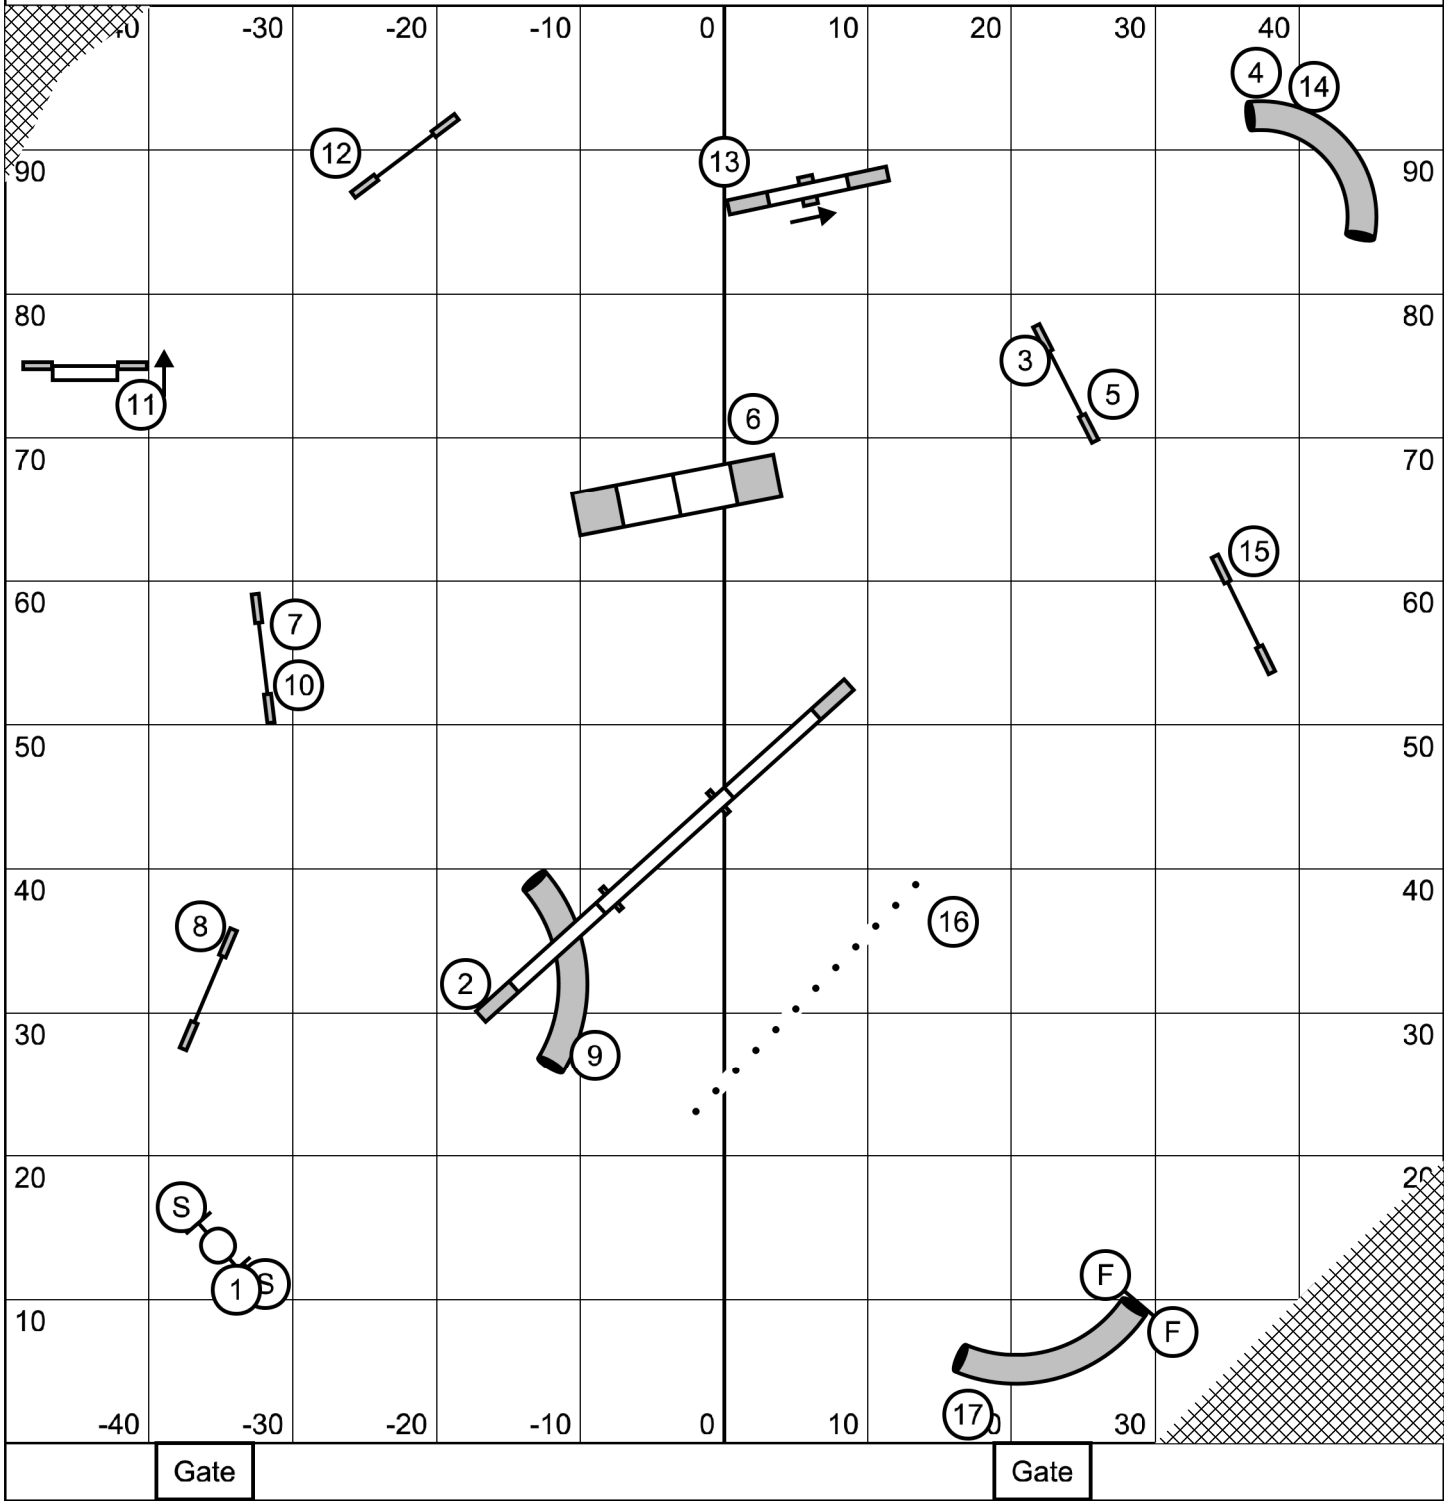

Masters / P3 / Vets Gamblers
 Lehigh Valley Dream Weaver Agility Club -- November 5, 2022 -- Mike Murphy

Champ: 20/24: 14 sec, 16: 15 sec, 8/12: 16 s
 Perf: 16/20: 15 sec, 12: 16 sec, 4/8: 17 sec
 Vets: 12/16: 16 sec, 8: 17 sec, 4: 18 sec

Back to Back: YES
 Consecutive Contacts: NO

1-3-5-7 System, A Frame = 7 points
 25 Sec Open, 18 pt to Q Joker = 20

Grand Prix
 Lehigh Valley Dream Weaver Agility Club -- November 5, 2022 -- Mike Murphy

Masters / P3 / Vets Standard
 Lehigh Valley Dream Weaver Agility Club -- November 5, 2022 -- Mike Murphy

Combined Pairs
 Lehigh Valley Dream Weaver Agility Club -- November 5, 2022 -- Mike Murphy

Exchanges will be completed via a traffic cone vs the baton.

Handlers for first dog will touch the cone with any part of their body once their dog clears their last obstacle. The cone can be moved within the exchange area. The last handler does NOT need to touch the cone. Handlers can pickup their dogs and/or use leash once dog clears last obstacle in the exchange area, even before touching the cone. If handler touches cone before the dog clears their last obstacle, 20 second fault.