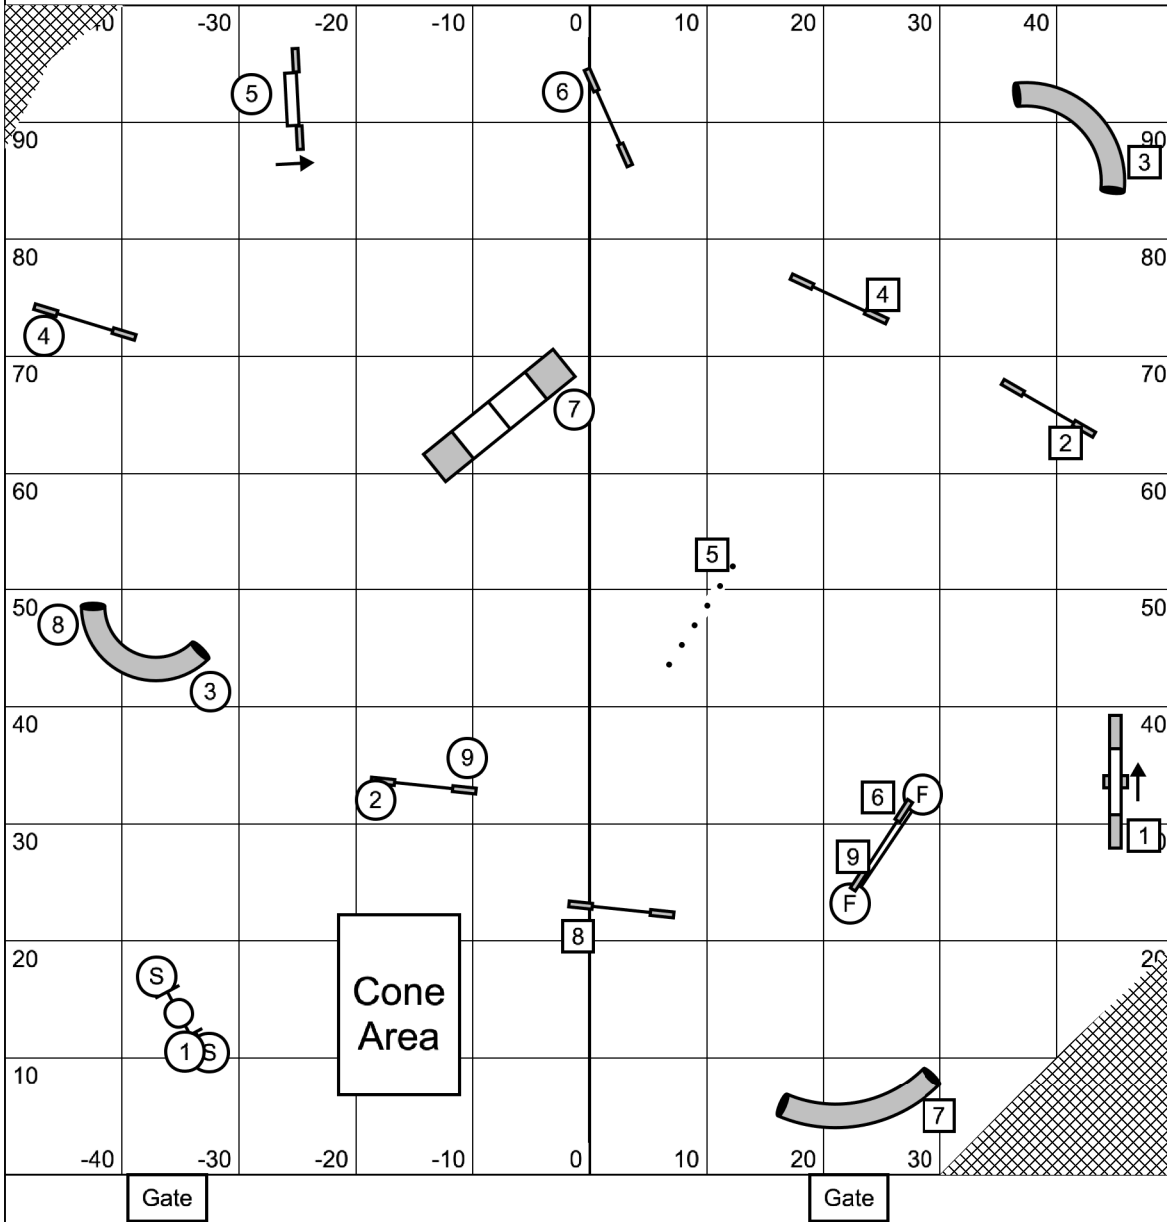

Back to Back: YES
 Consecutive Contacts: NO

1-3-5-7 System, A Frame = 7 points
 25 Sec Open, 18 pt to Q Joker = 20

Grand Prix
 Lehigh Valley Dream Weaver Agility Club -- November 5, 2022 -- Mike Murphy

Masters / P3 / Vets Standard
 Lehigh Valley Dream Weaver Agility Club -- November 5, 2022 -- Mike Murphy

Combined Pairs
 Lehigh Valley Dream Weaver Agility Club -- November 5, 2022 -- Mike Murphy

Exchanges will be completed via a traffic cone vs the baton.

Handlers for first dog will touch the cone with any part of their body once their dog clears their last obstacle. The cone can be moved within the exchange area. The last handler does NOT need to touch the cone. Handlers can pickup their dogs and/or use leash once dog clears last obstacle in the exchange area, even before touching the cone. If handler touches cone before the dog clears their last obstacle, 20 second fault.