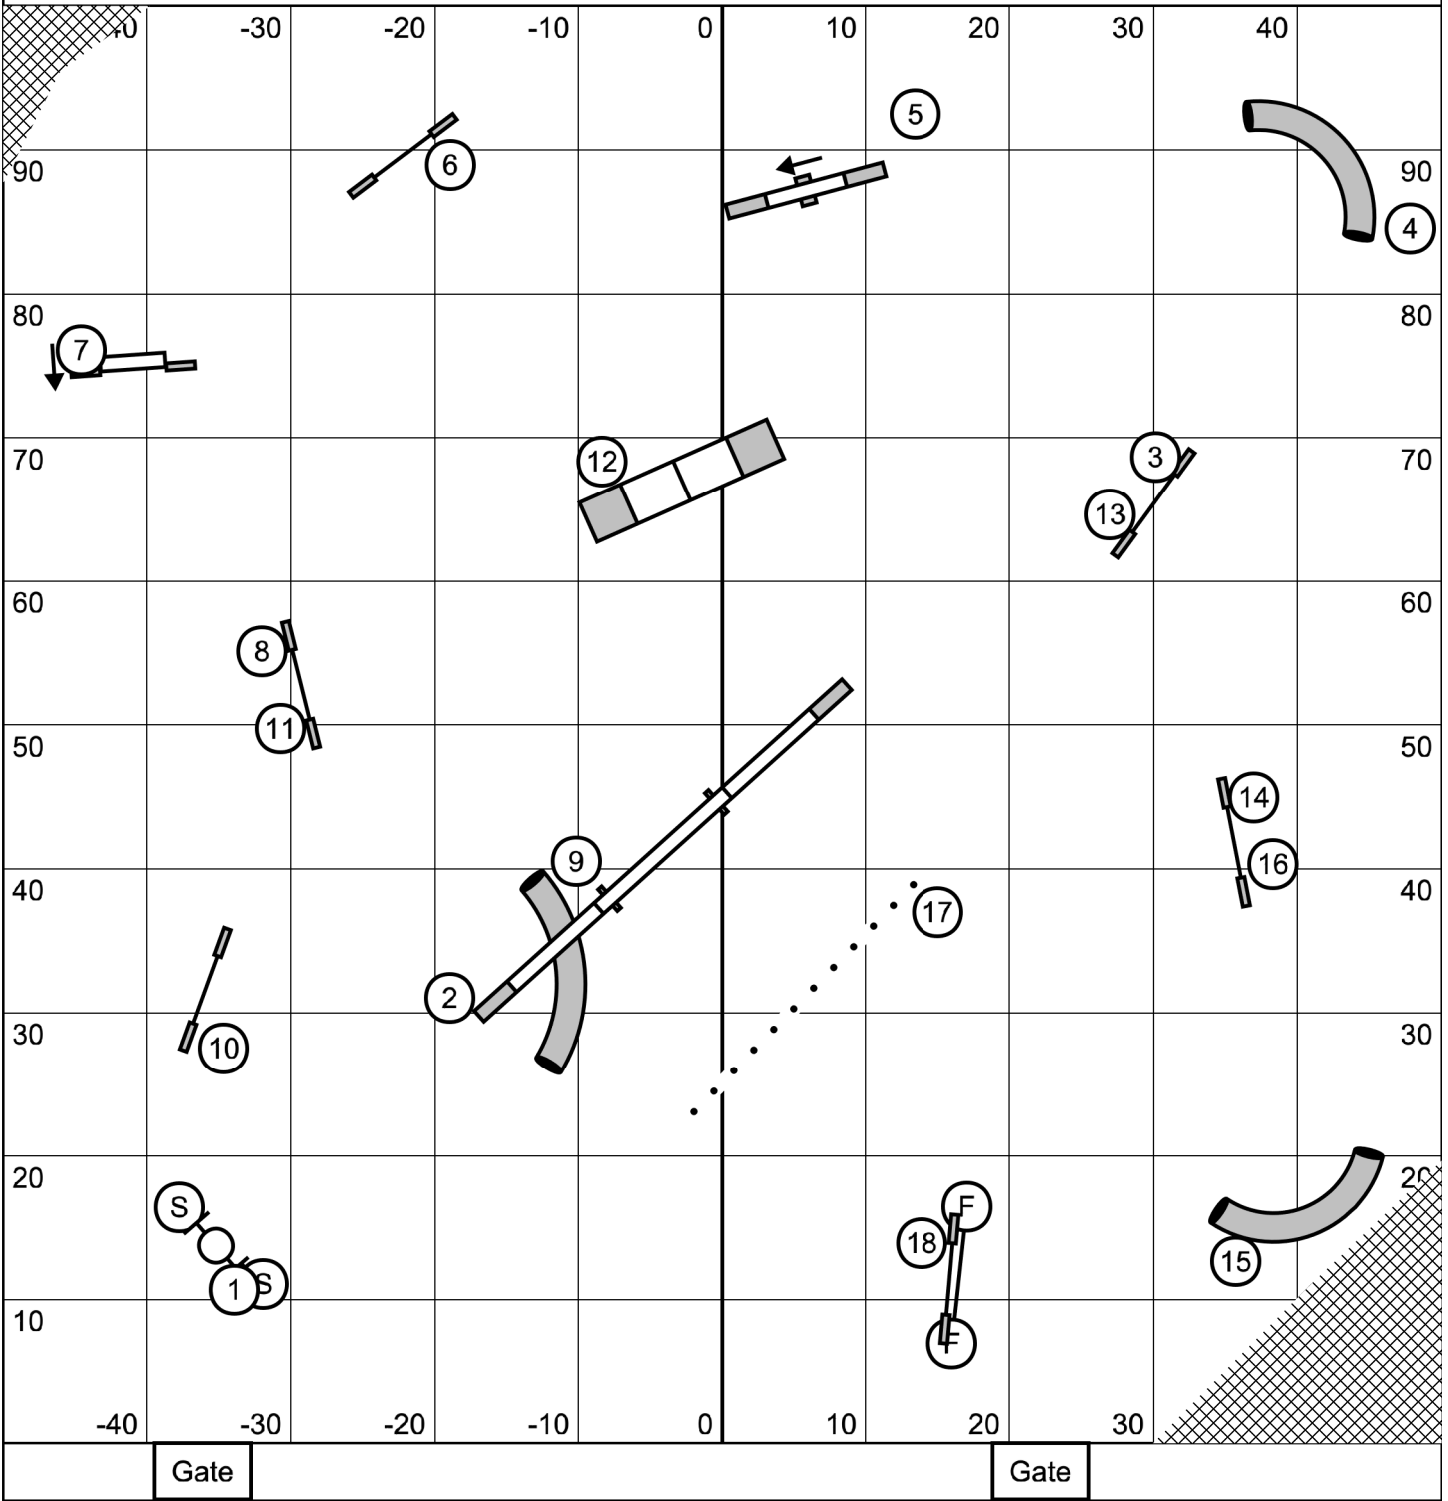

Masters / P3 / Vets Gamblers
 Lehigh Valley Dream Weaver Agility Club -- November 5, 2022 -- Mike Murphy

Champ: 20/24: 14 sec, 16: 15 sec, 8/12: 16 s
 Perf: 16/20: 15 sec, 12: 16 sec, 4/8: 17 sec
 Vets: 12/16: 16 sec, 8: 17 sec, 4: 18 sec

Back to Back: YES
 Consecutive Contacts: NO

1-3-5-7 System, A Frame = 7 points
 25 Sec Open, 18 pt to Q Joker = 20

Grand Prix
 Lehigh Valley Dream Weaver Agility Club -- November 5, 2022 -- Mike Murphy

Masters / P3 / Vets Standard
 Lehigh Valley Dream Weaver Agility Club -- November 5, 2022 -- Mike Murphy

Combined Pairs
 Lehigh Valley Dream Weaver Agility Club -- November 5, 2022 -- Mike Murphy

Exchanges will be completed via a traffic cone vs the baton.

Handlers for first dog will touch the cone with any part of their body once their dog clears their last obstacle. The cone can be moved within the exchange area. The last handler does NOT need to touch the cone. Handlers can pickup their dogs and/or use leash once dog clears last obstacle in the exchange area, even before touching the cone. If handler touches cone before the dog clears their last obstacle, 20 second fault.

Handlers may hold their dogs, use leashes, but NO bowling the dog & NO scruffing dogs.

2nd handlers can lead out while prior dog is running, as long as they dont interfere with dog running.

Circle #'s First
 Square #'s Second