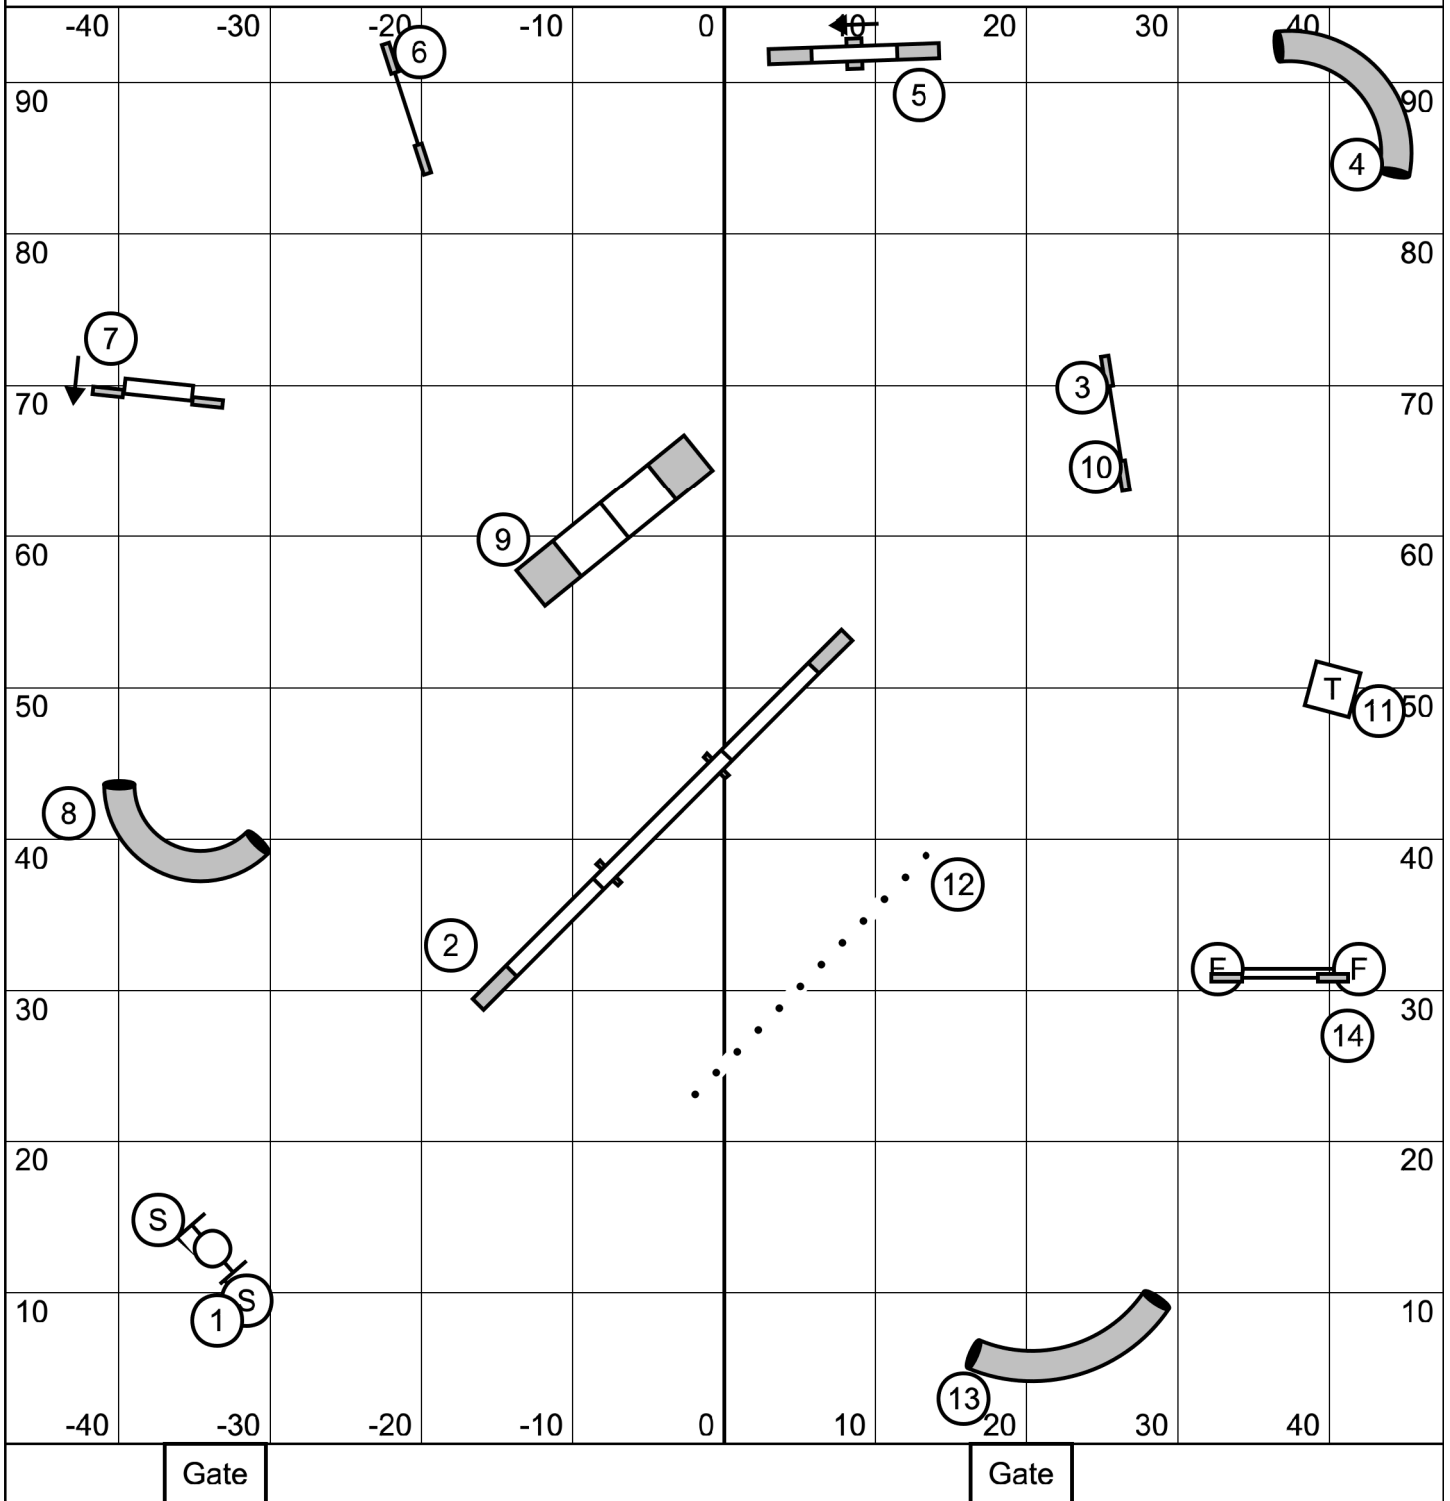

Starters / P1 Standard
Lehigh Valley Dream Weaver Agility Club -- November 5, 2022 -- Mike Murphy