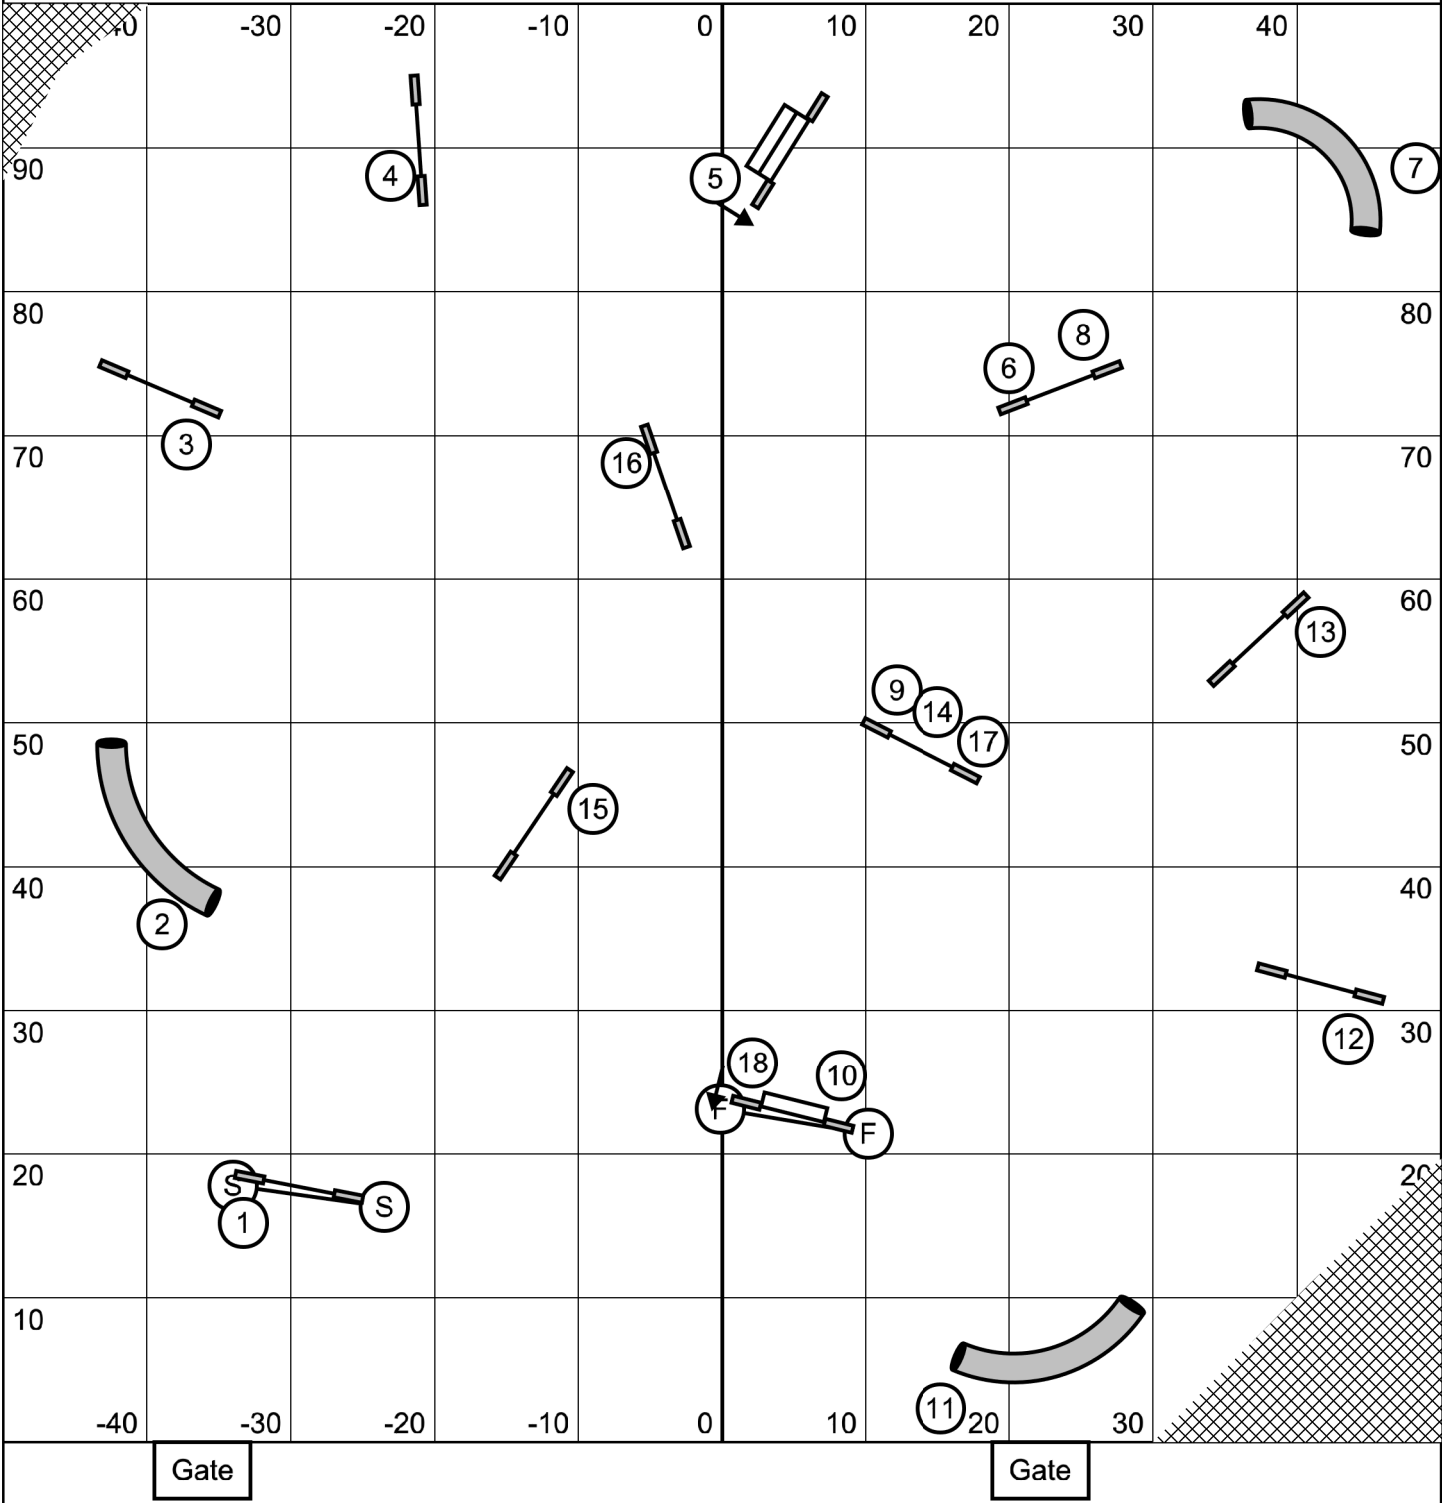

Advanced / P2 Jumpers
Lehigh Valley Dream Weaver Agility Club -- November 5, 2022 -- Mike Murphy