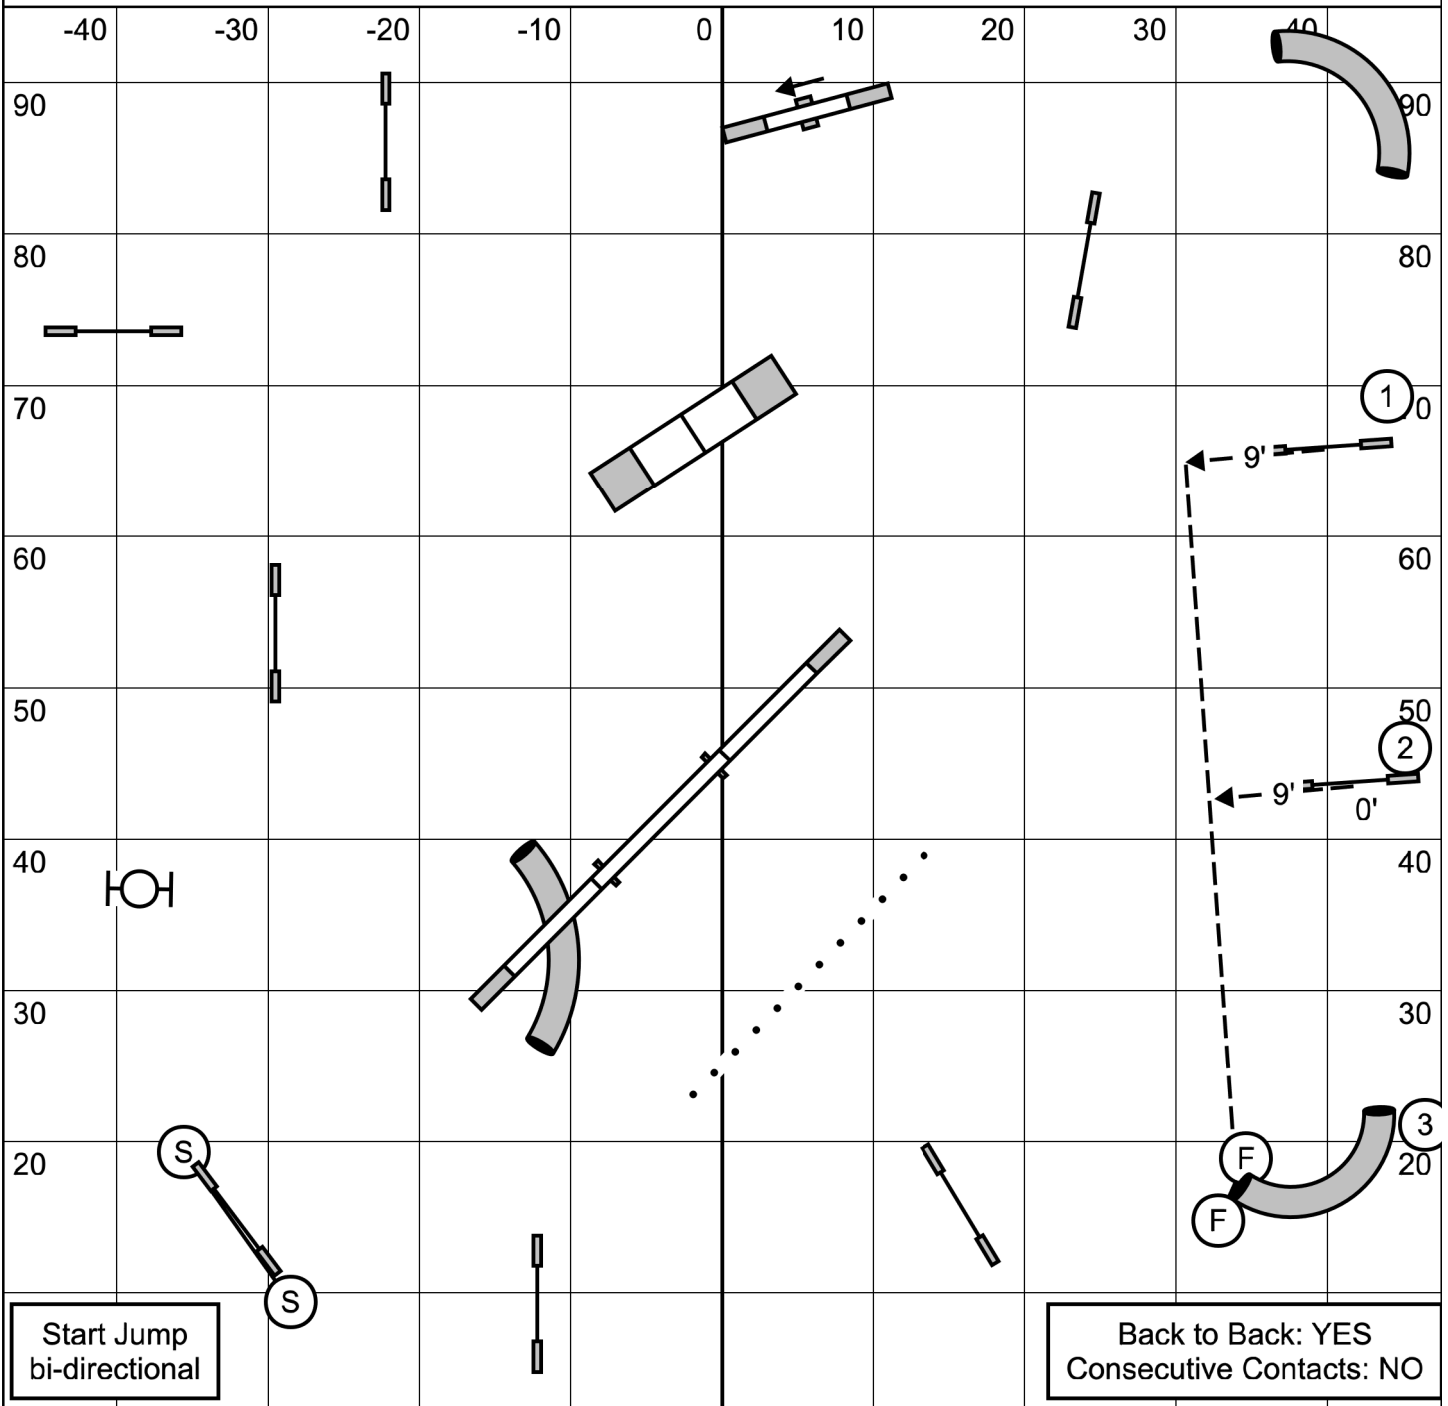

Advanced / P2 Gamblers  
 Lehigh Valley Dream Weaver Agility Club -- November 5, 2022 -- Mike Murphy

Start Jump  
 bi-directional

Back to Back: YES  
 Consecutive Contacts: NO

1-3-5-7 System, A Frame = 7 points  
 25 Sec Open, 18 pt to Q Joker = 20

Champ: 20/24: 14 sec, 16: 15 sec, 8/12: 16 s  
 Perf: 16/20: 15 sec, 12: 16 sec, 4/8: 17 sec

**Starters / P1 Gamblers**  
**Lehigh Valley Dream Weaver Agility Club -- November 5, 2022 -- Mike Murphy**

Start Jump  
bi-directional

Back to Back: YES  
Consecutive Contacts: NO

1-3-5-7 System, A Frame = 7 points  
25 Sec Open, 18 pt to Q Joker = 20

Champ: 20/24: 14 sec, 16: 15 sec, 8/12: 16 s  
Perf: 16/20: 15 sec, 12: 16 sec, 4/8: 17 sec