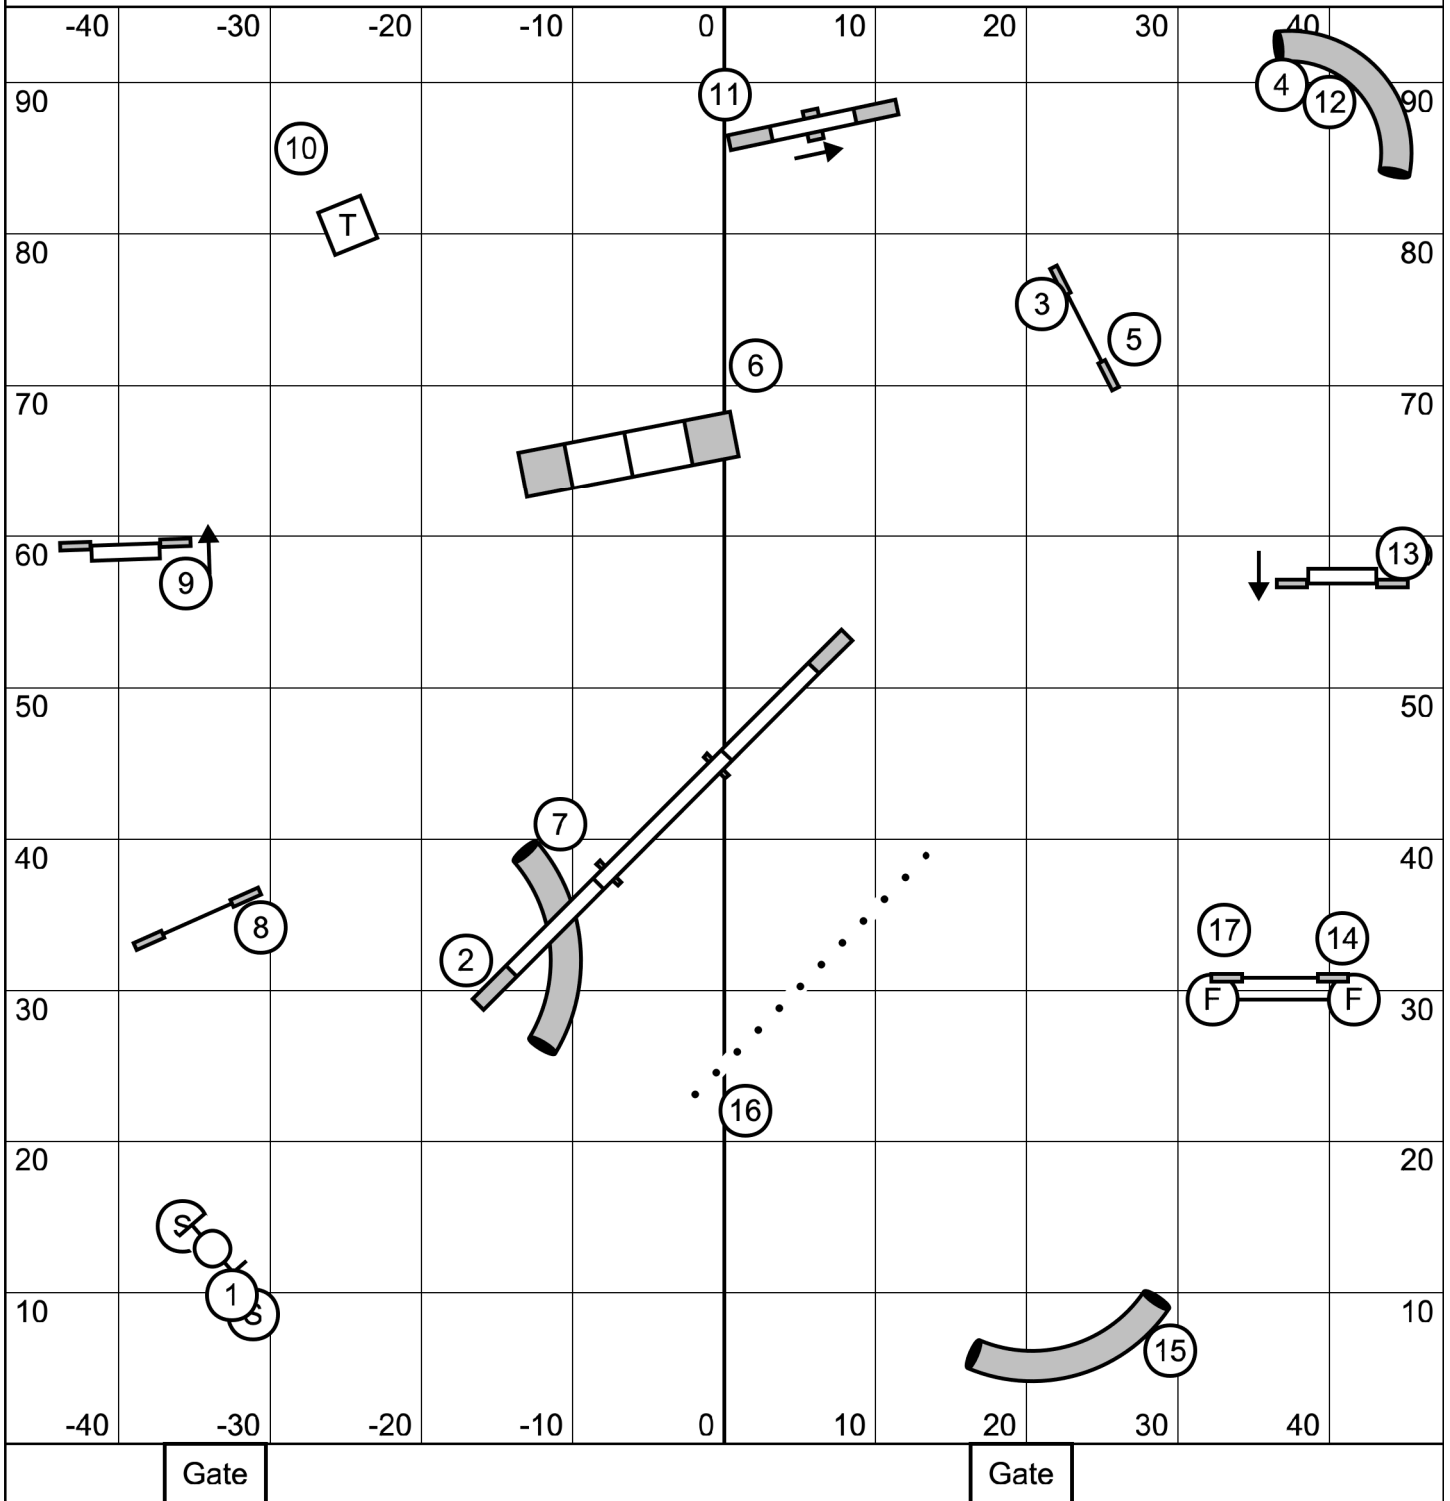

Advanced / P2 Standard
Lehigh Valley Dream Weaver Agility Club -- November 5, 2022 -- Mike Murphy