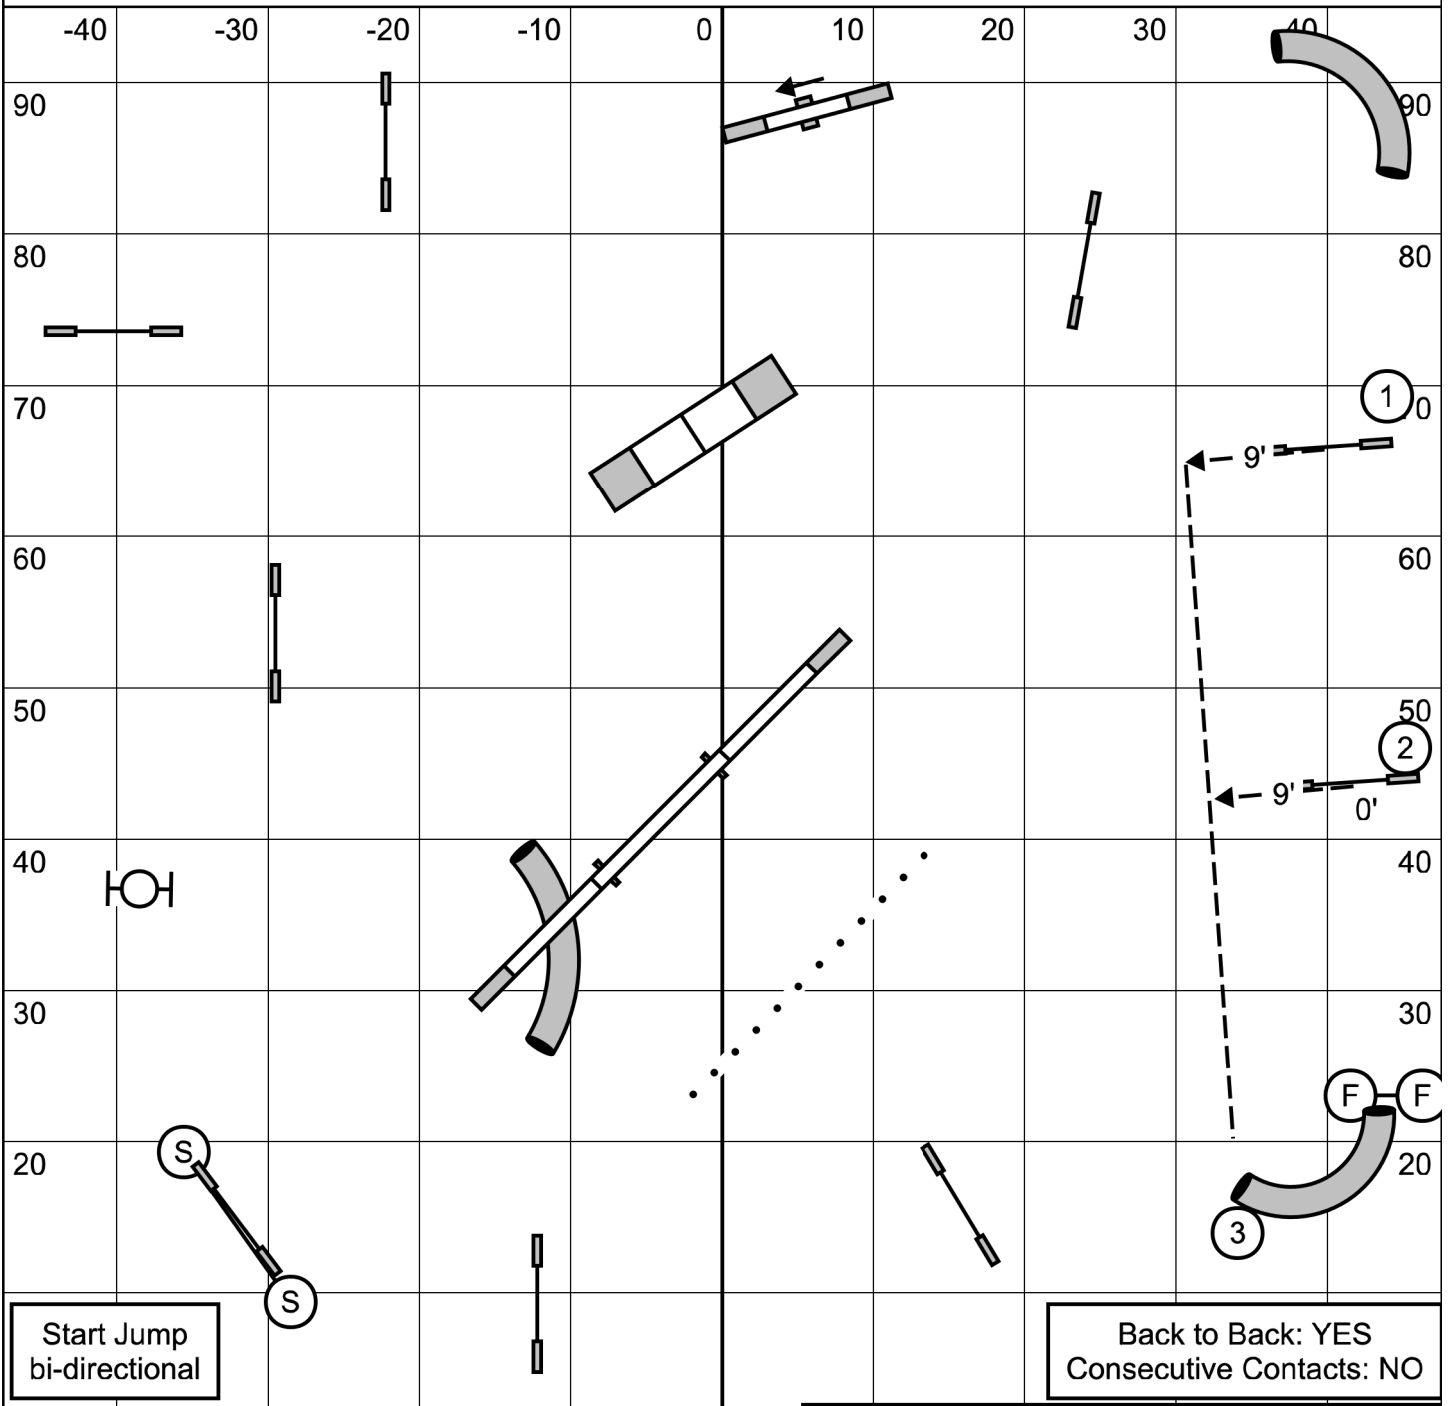

Advanced / P2 Gamblers  
 Lehigh Valley Dream Weaver Agility Club -- November 5, 2022 -- Mike Murphy

Start Jump  
 bi-directional

Back to Back: YES  
 Consecutive Contacts: NO

1-3-5-7 System, A Frame = 7 points  
 25 Sec Open, 18 pt to Q Joker = 20

Champ: 20/24: 14 sec, 16: 15 sec, 8/12: 16 s  
 Perf: 16/20: 15 sec, 12: 16 sec, 4/8: 17 sec

**Starters / P1 Gamblers**  
**Lehigh Valley Dream Weaver Agility Club -- November 5, 2022 -- Mike Murphy**

Start Jump  
bi-directional

Back to Back: YES  
Consecutive Contacts: NO

1-3-5-7 System, A Frame = 7 points  
25 Sec Open, 18 pt to Q Joker = 20

Champ: 20/24: 14 sec, 16: 15 sec, 8/12: 16 s  
Perf: 16/20: 15 sec, 12: 16 sec, 4/8: 17 sec