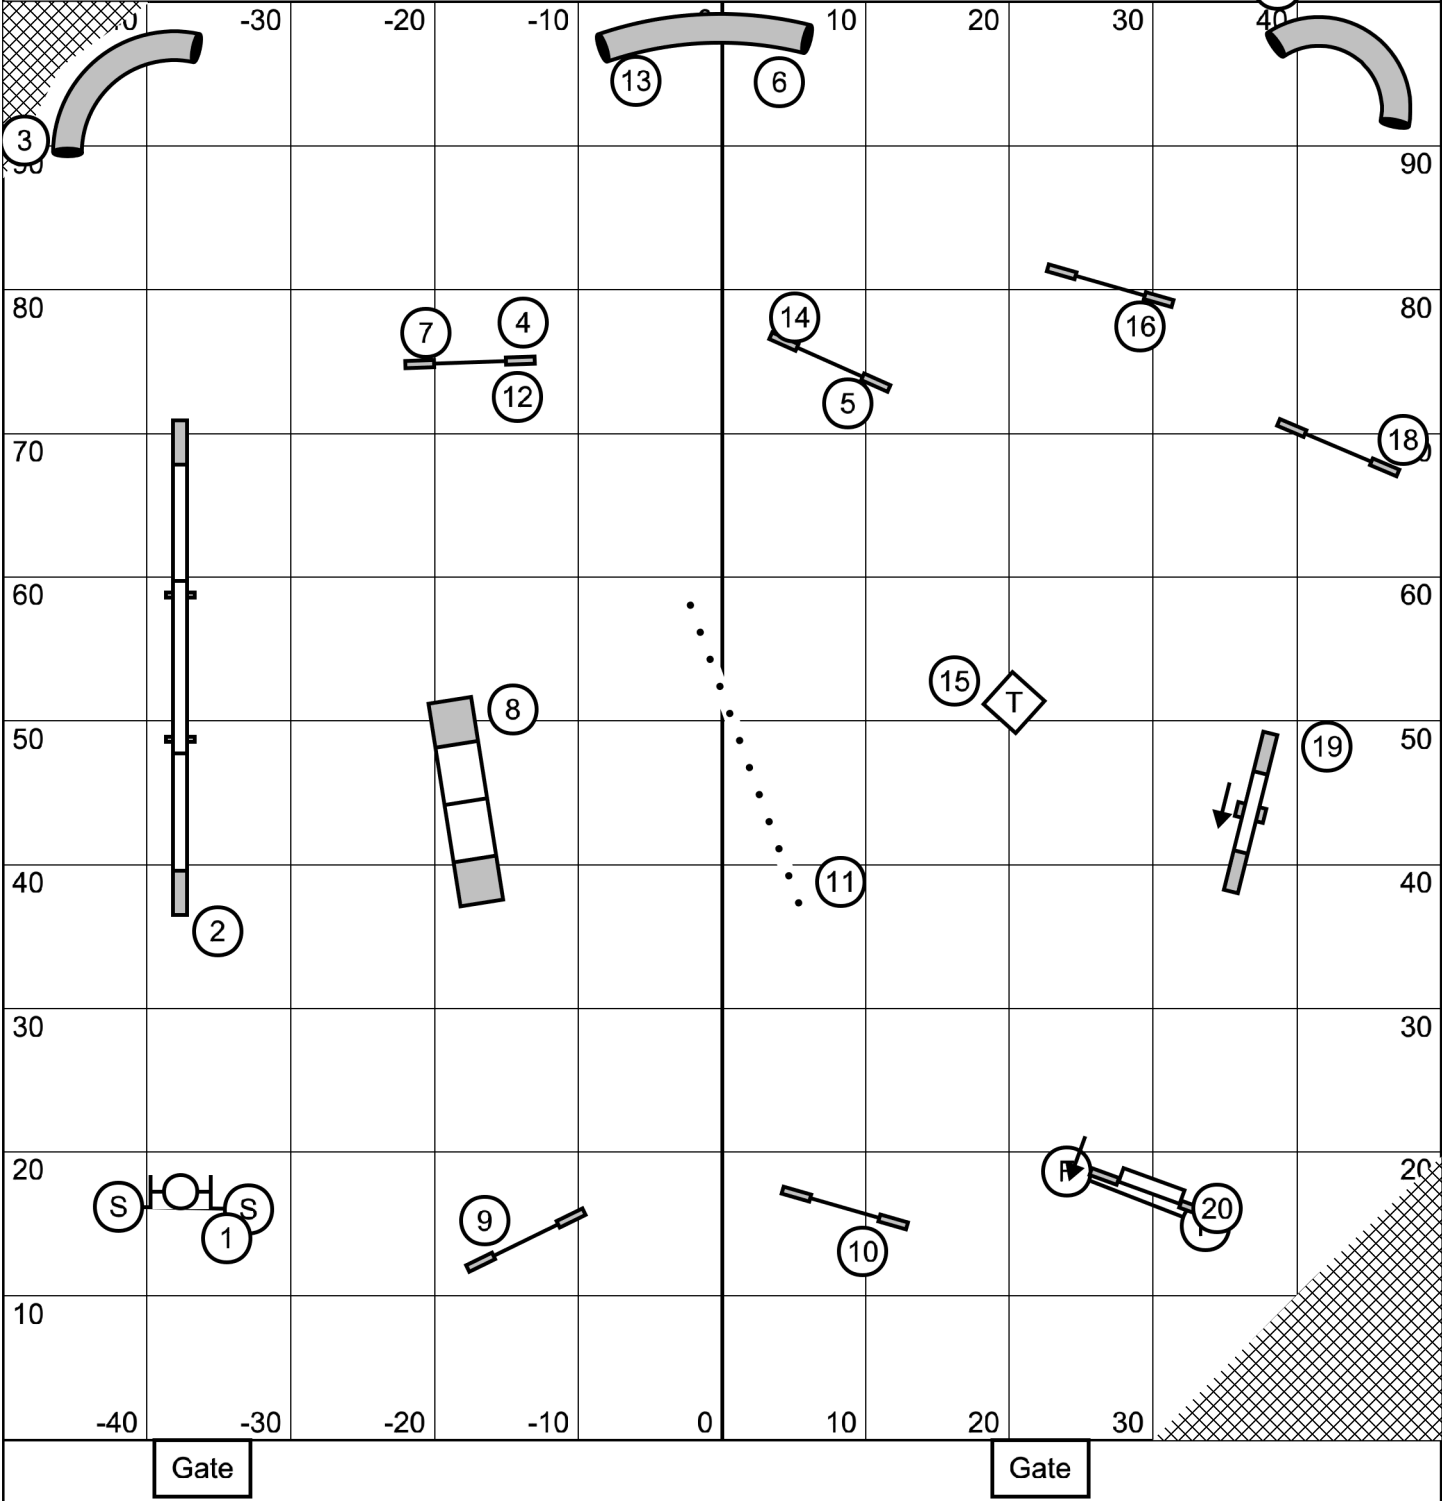

Advanced / P2 Standard
Lehigh Valley Dream Weaver Agility Club -- November 6, 2022 -- Mike Murphy