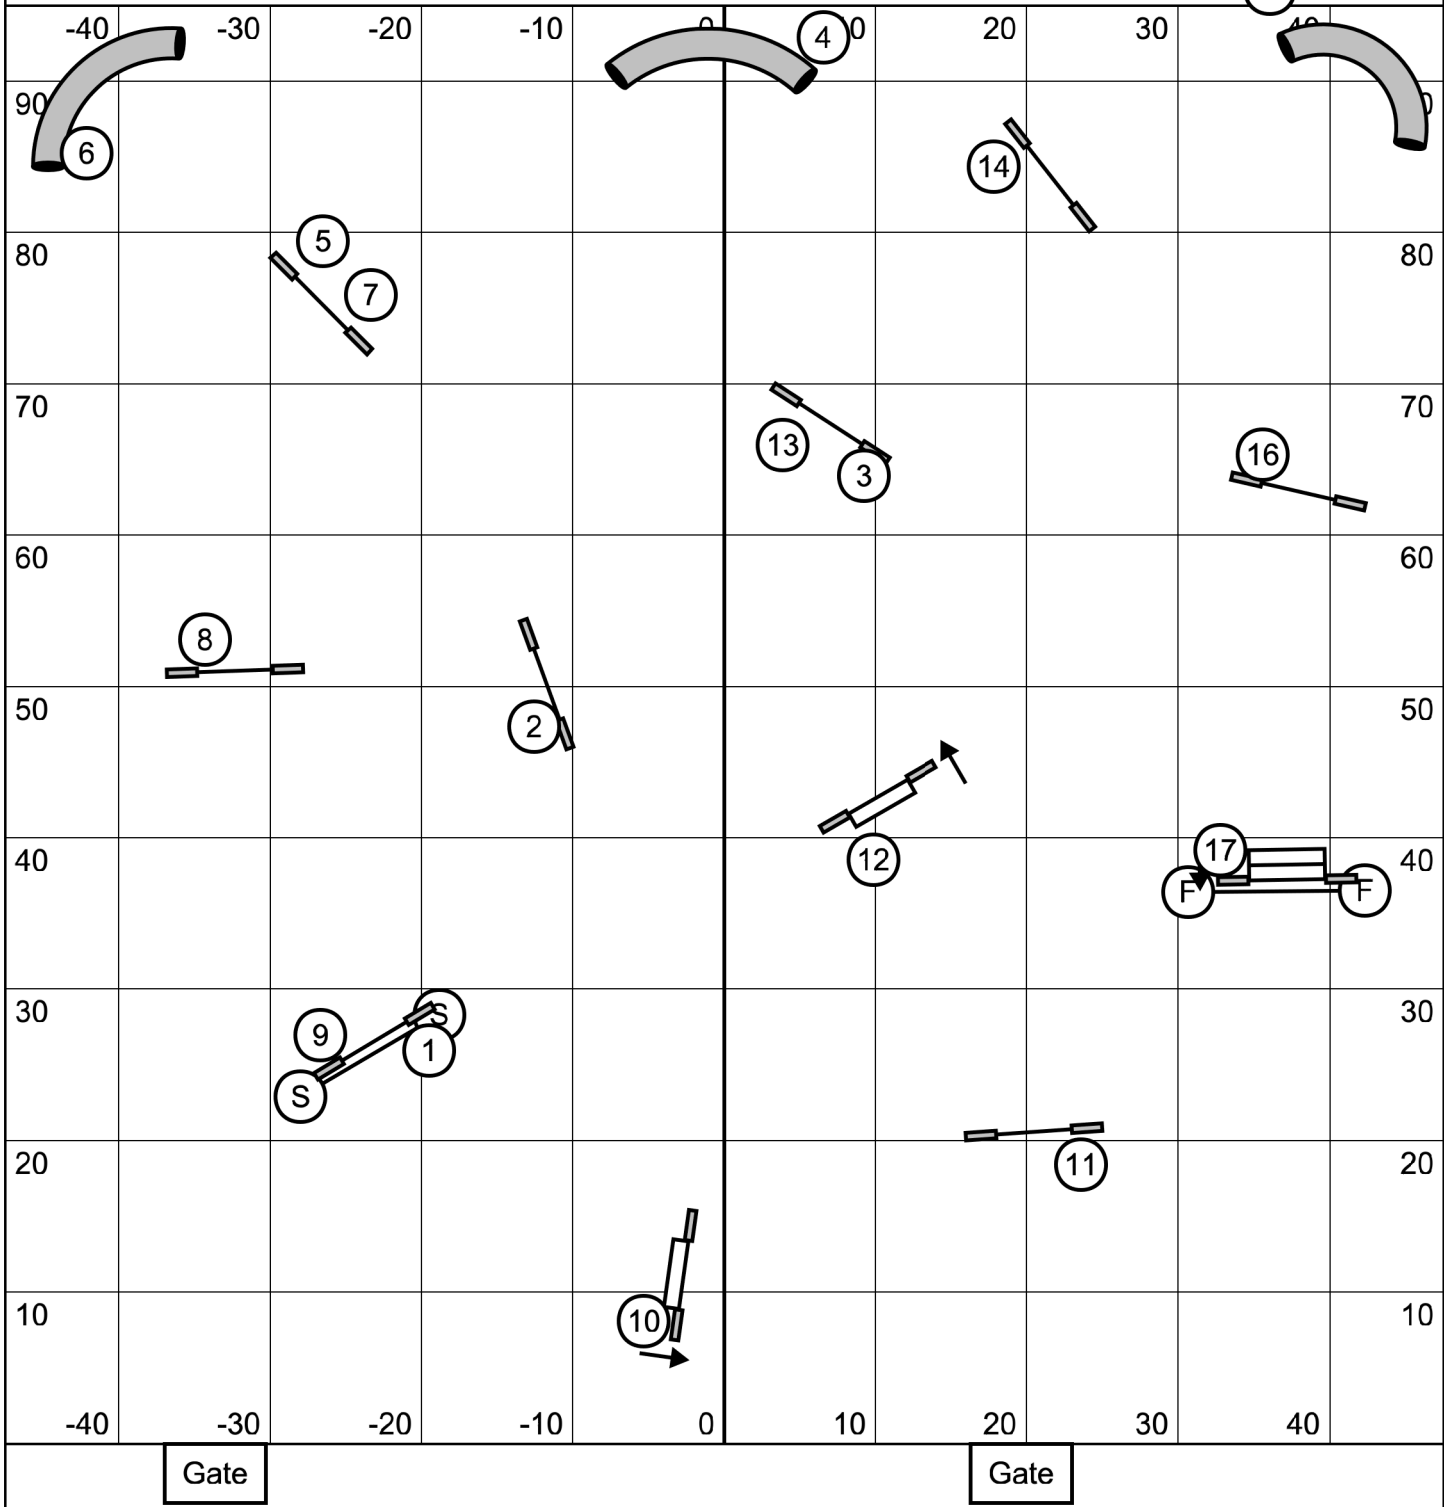

Advanced / P2 Jumpers
Lehigh Valley Dream Weaver Agility Club -- November 6, 2022 -- Mike Murphy