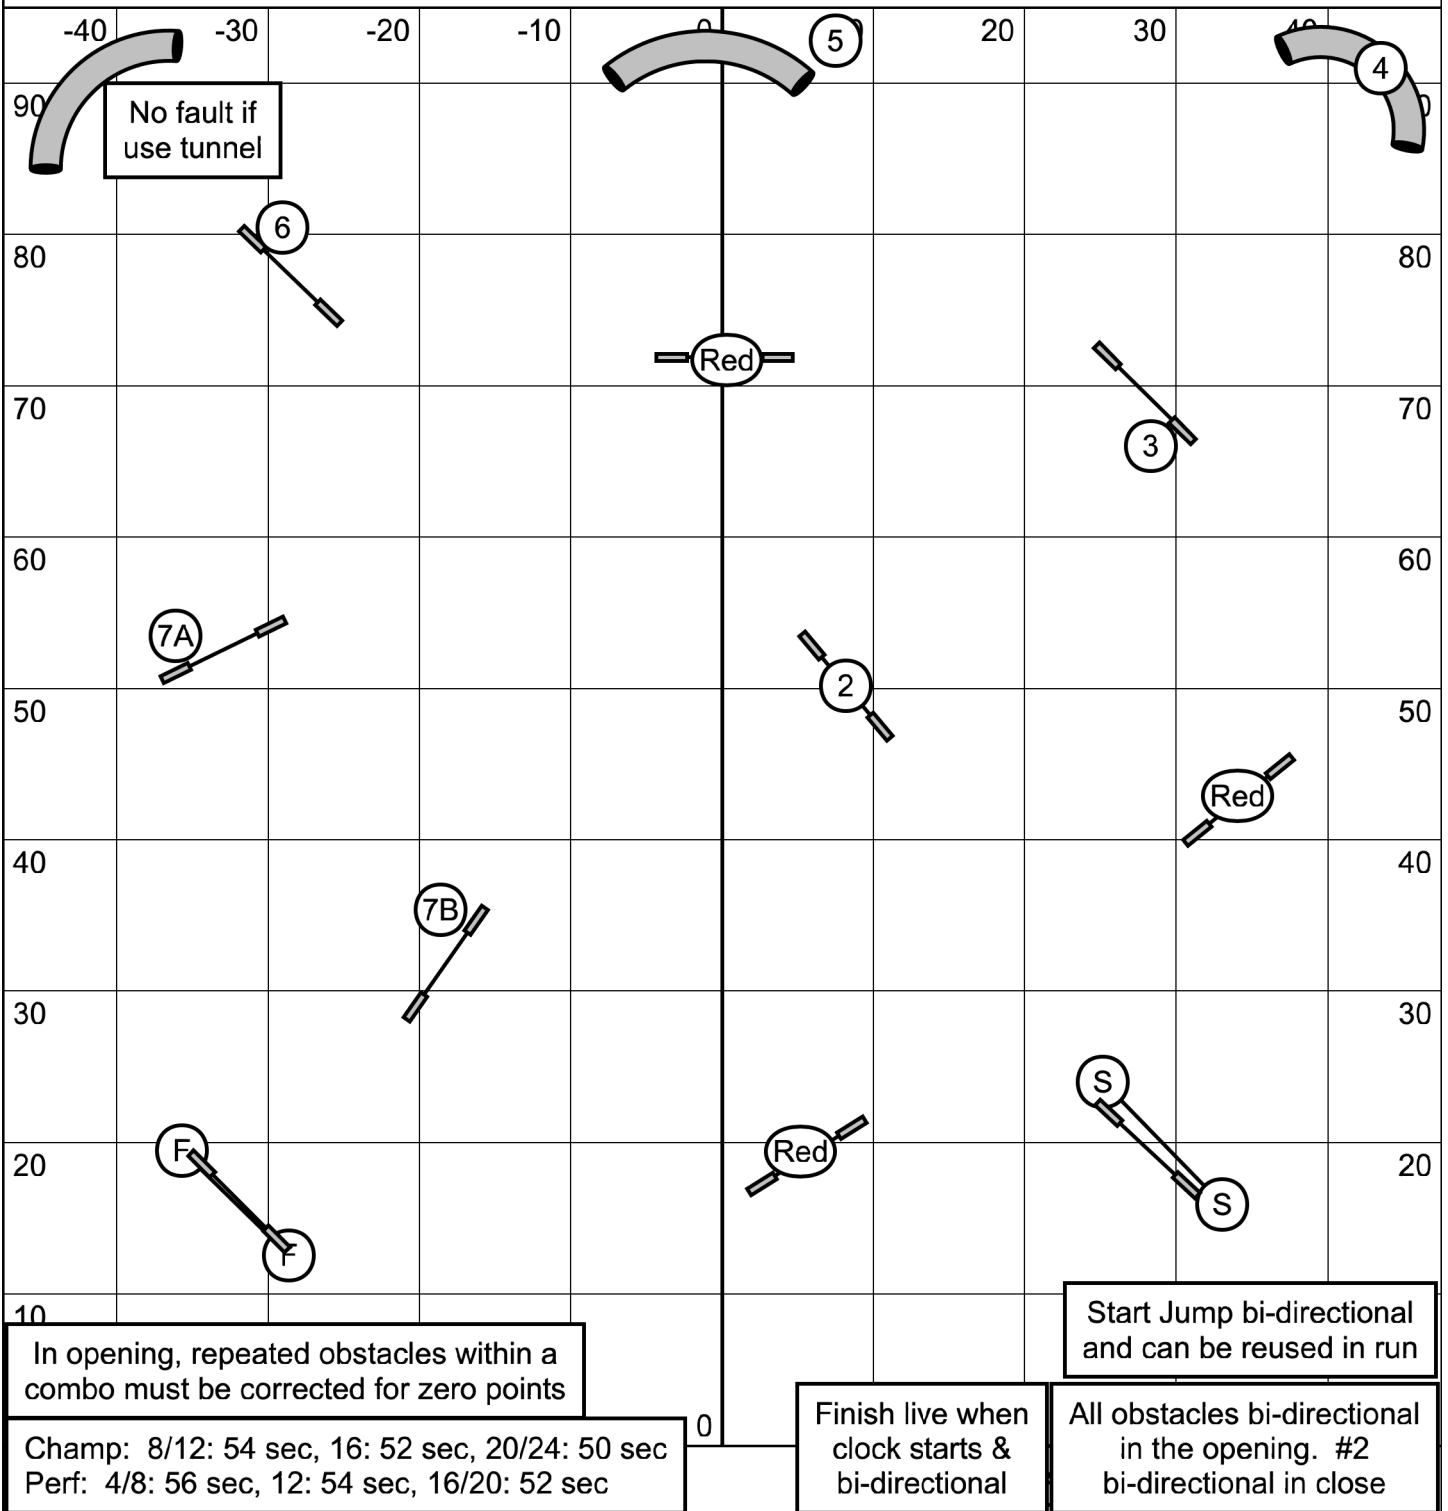

Gate

Advanced / P2 Snooker  
 Lehigh Valley Dream Weaver Agility Club -- November 6, 2022 -- Mike Murphy

In opening, repeated obstacles within a combo must be corrected for zero points

Champ: 8/12: 49 sec, 16: 47 sec, 20/24: 45 sec  
 Perf: 4/8: 51 sec, 12: 49 sec, 16/20: 47 sec

0

Finish live when clock starts & bi-directional

Start Jump bi-directional and can be reused in run

All obstacles bi-directional in the opening. #2 bi-directional in close

**Starters / P1 Snooker**  
 Lehigh Valley Dream Weaver Agility Club -- November 6, 2022 -- Mike Murphy