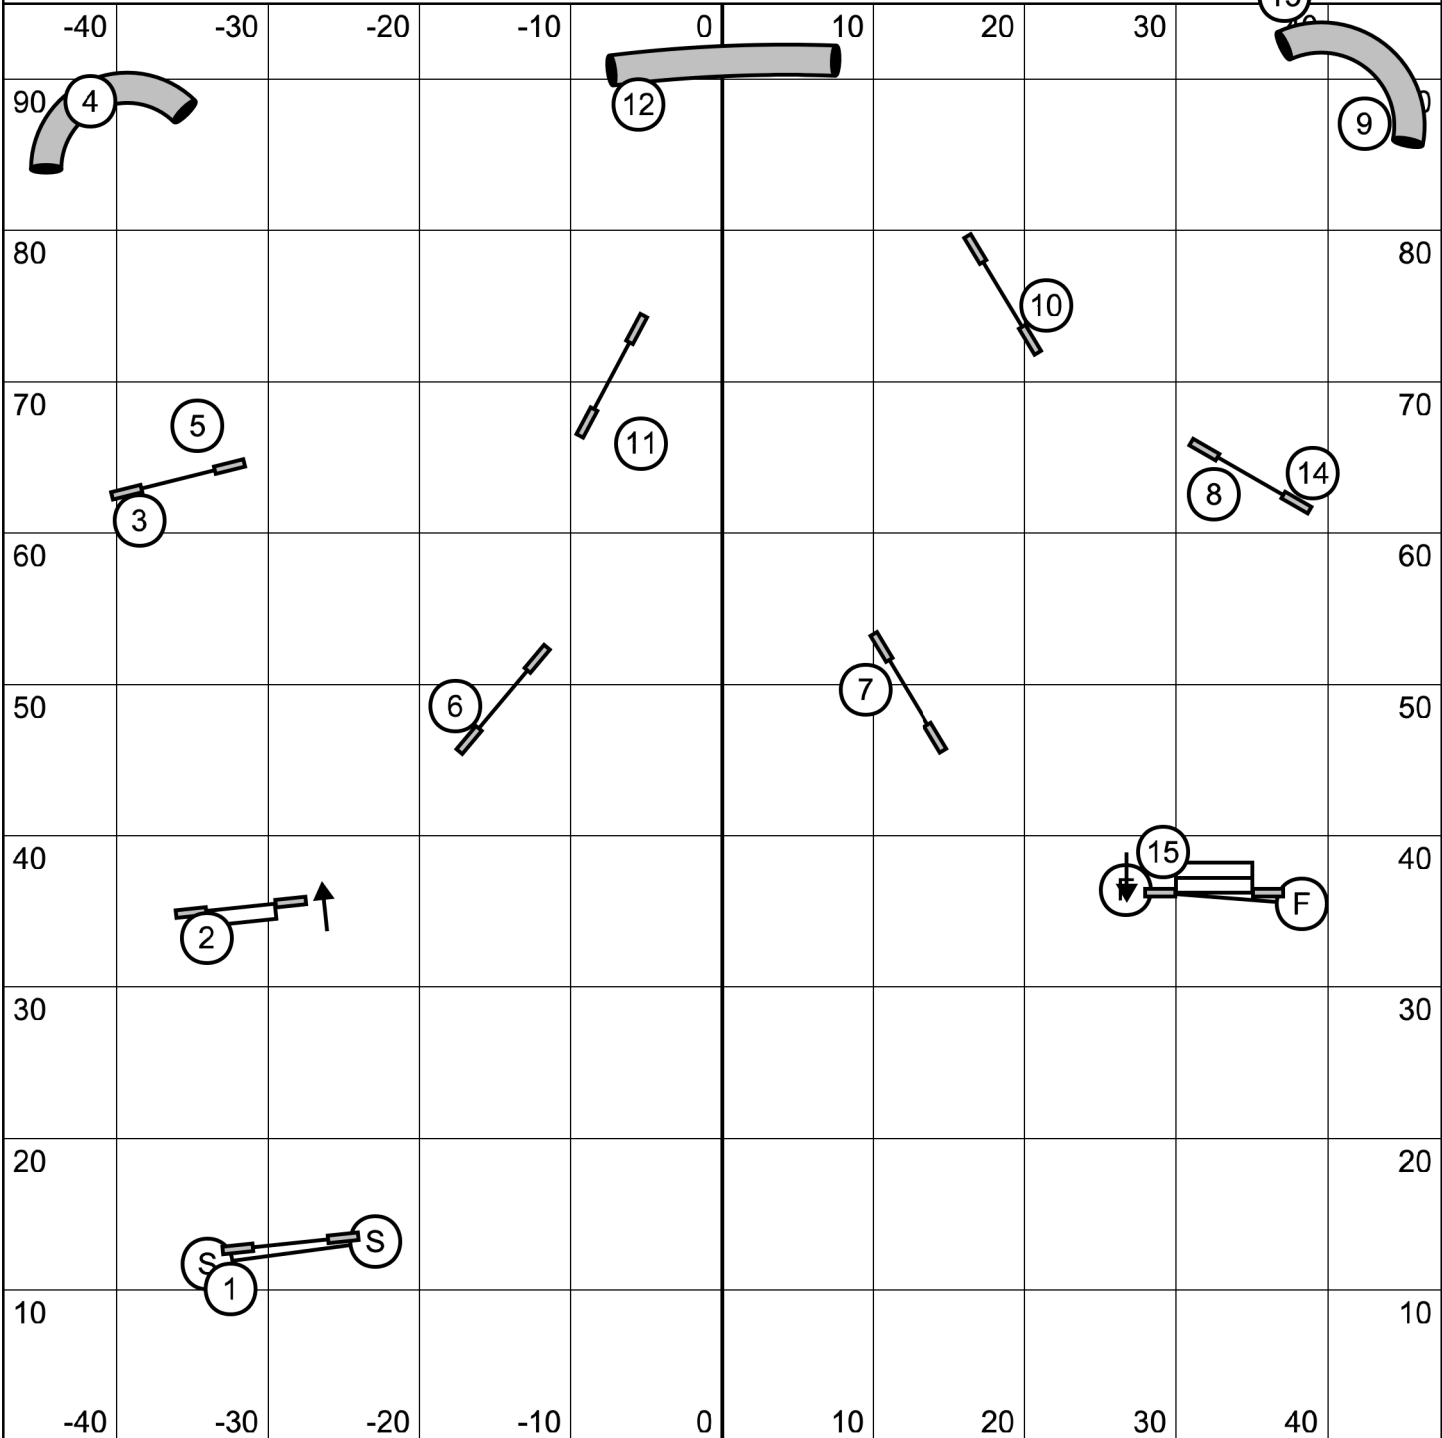

Starters / P1 Jumpers
Lehigh Valley Dream Weaver Agility Club -- November 6, 2022 -- Mike Murphy

Gate

Gate