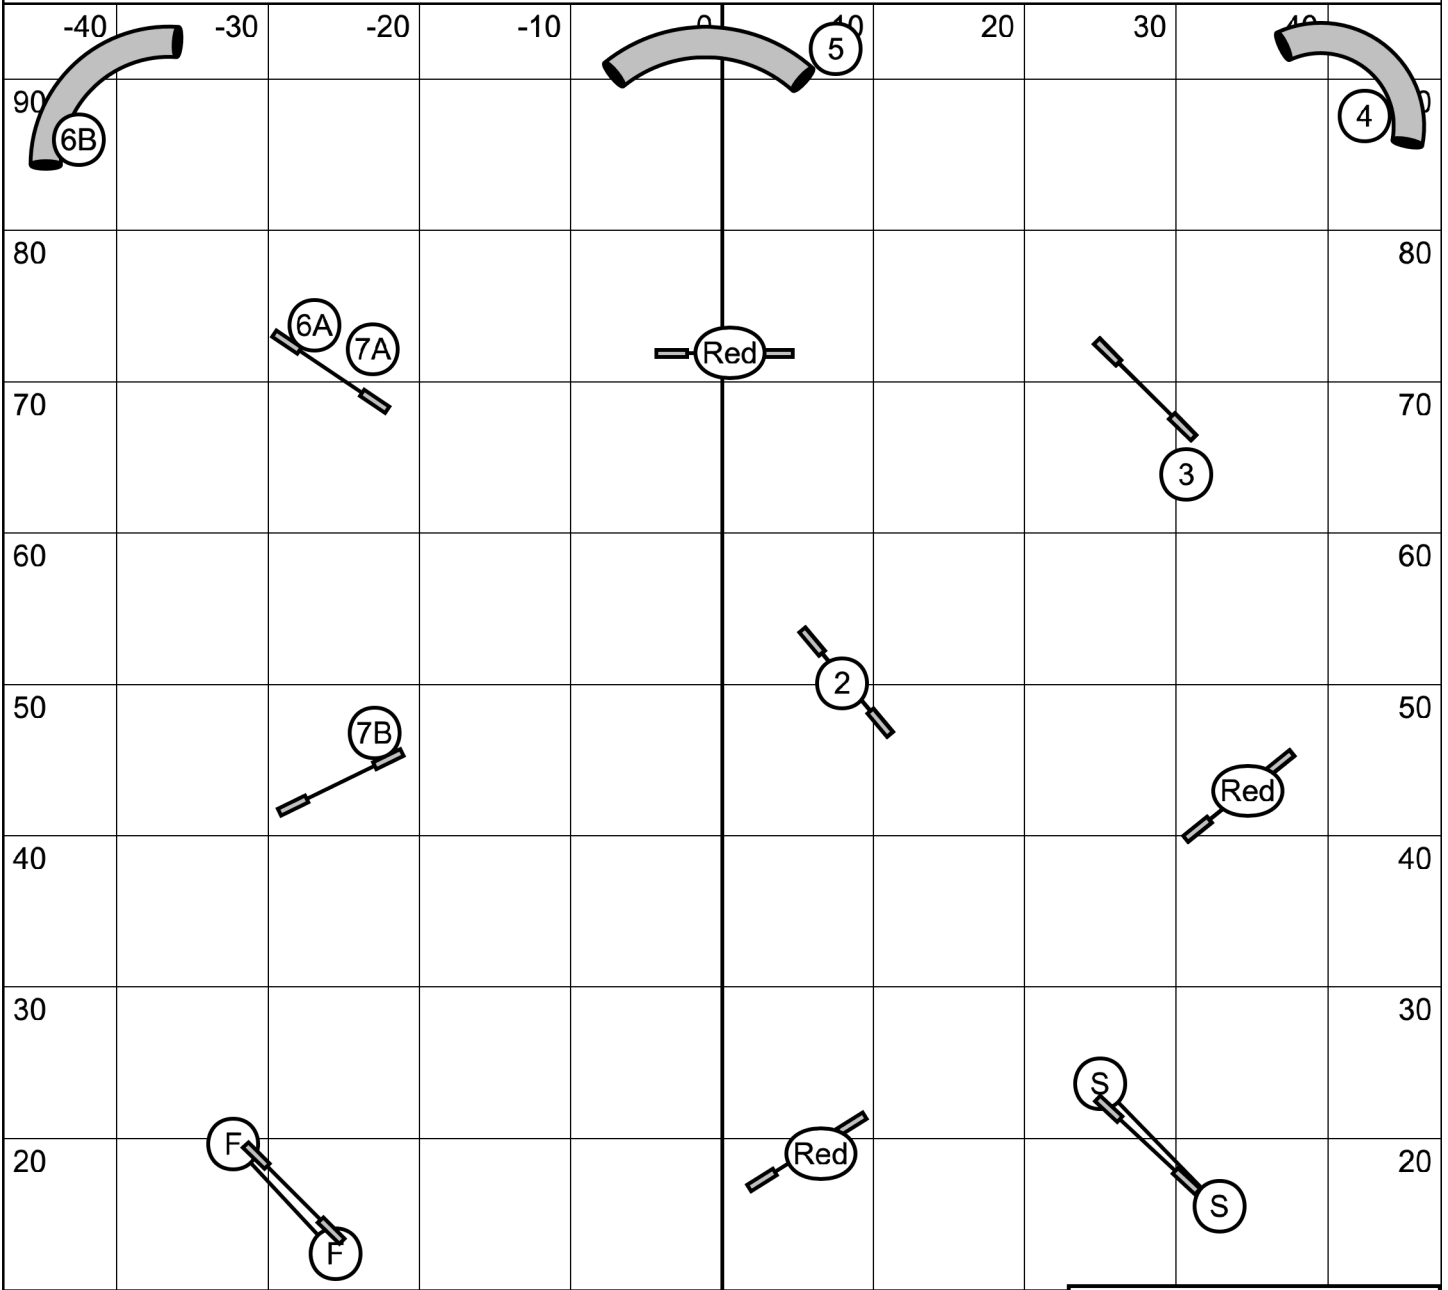

Gate

Advanced / P2 Snooker  
 Lehigh Valley Dream Weaver Agility Club -- November 6, 2022 -- Mike Murphy

In opening, repeated obstacles within a combo must be corrected for zero points

Champ: 8/12: 49 sec, 16: 47 sec, 20/24: 45 sec  
 Perf: 4/8: 51 sec, 12: 49 sec, 16/20: 47 sec

0

Finish live when clock starts & bi-directional

Start Jump bi-directional and can be reused in run

All obstacles bi-directional in the opening. #2 bi-directional in close

**Starters / P1 Snooker**  
 Lehigh Valley Dream Weaver Agility Club -- November 6, 2022 -- Mike Murphy