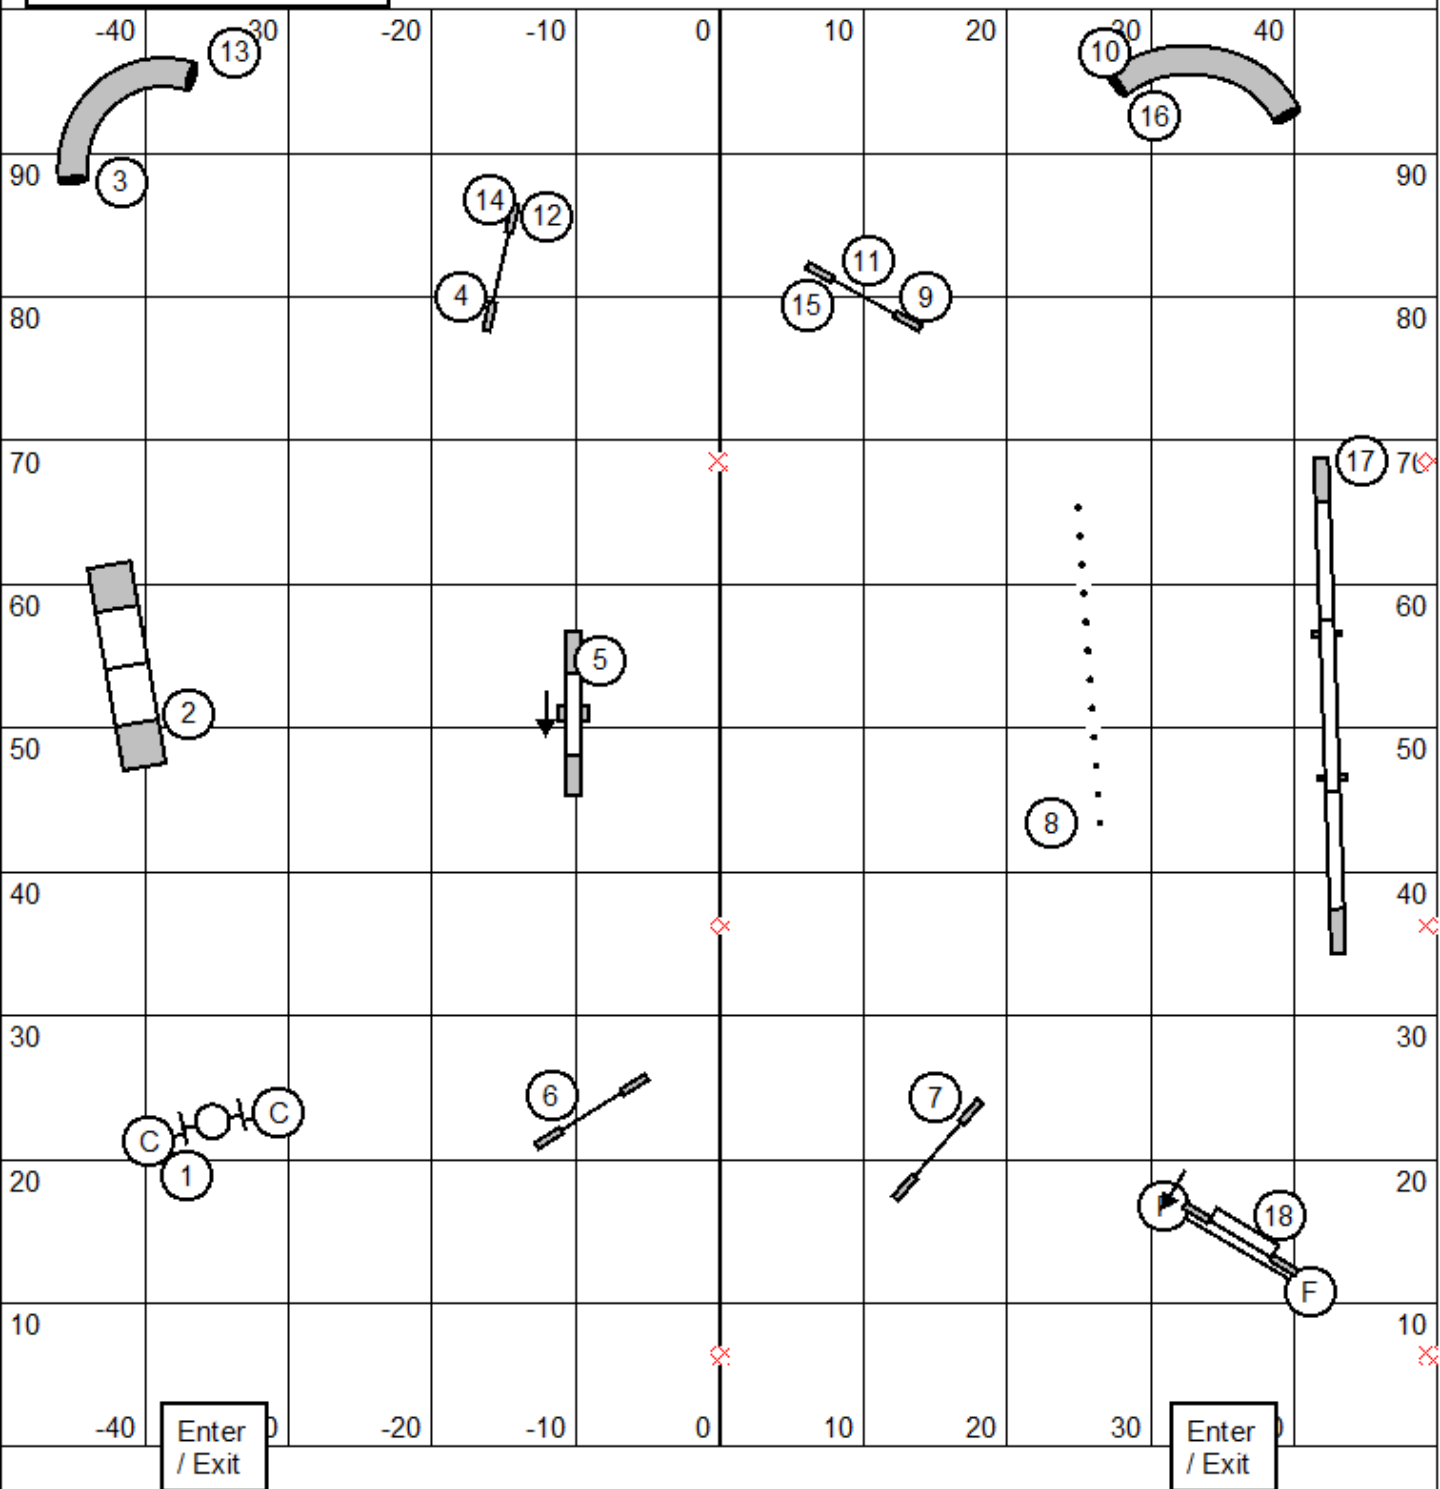

Country side Agility LLC
June 23, 2023
Judge Francisco Berjon

Biathlon Standard / PBS