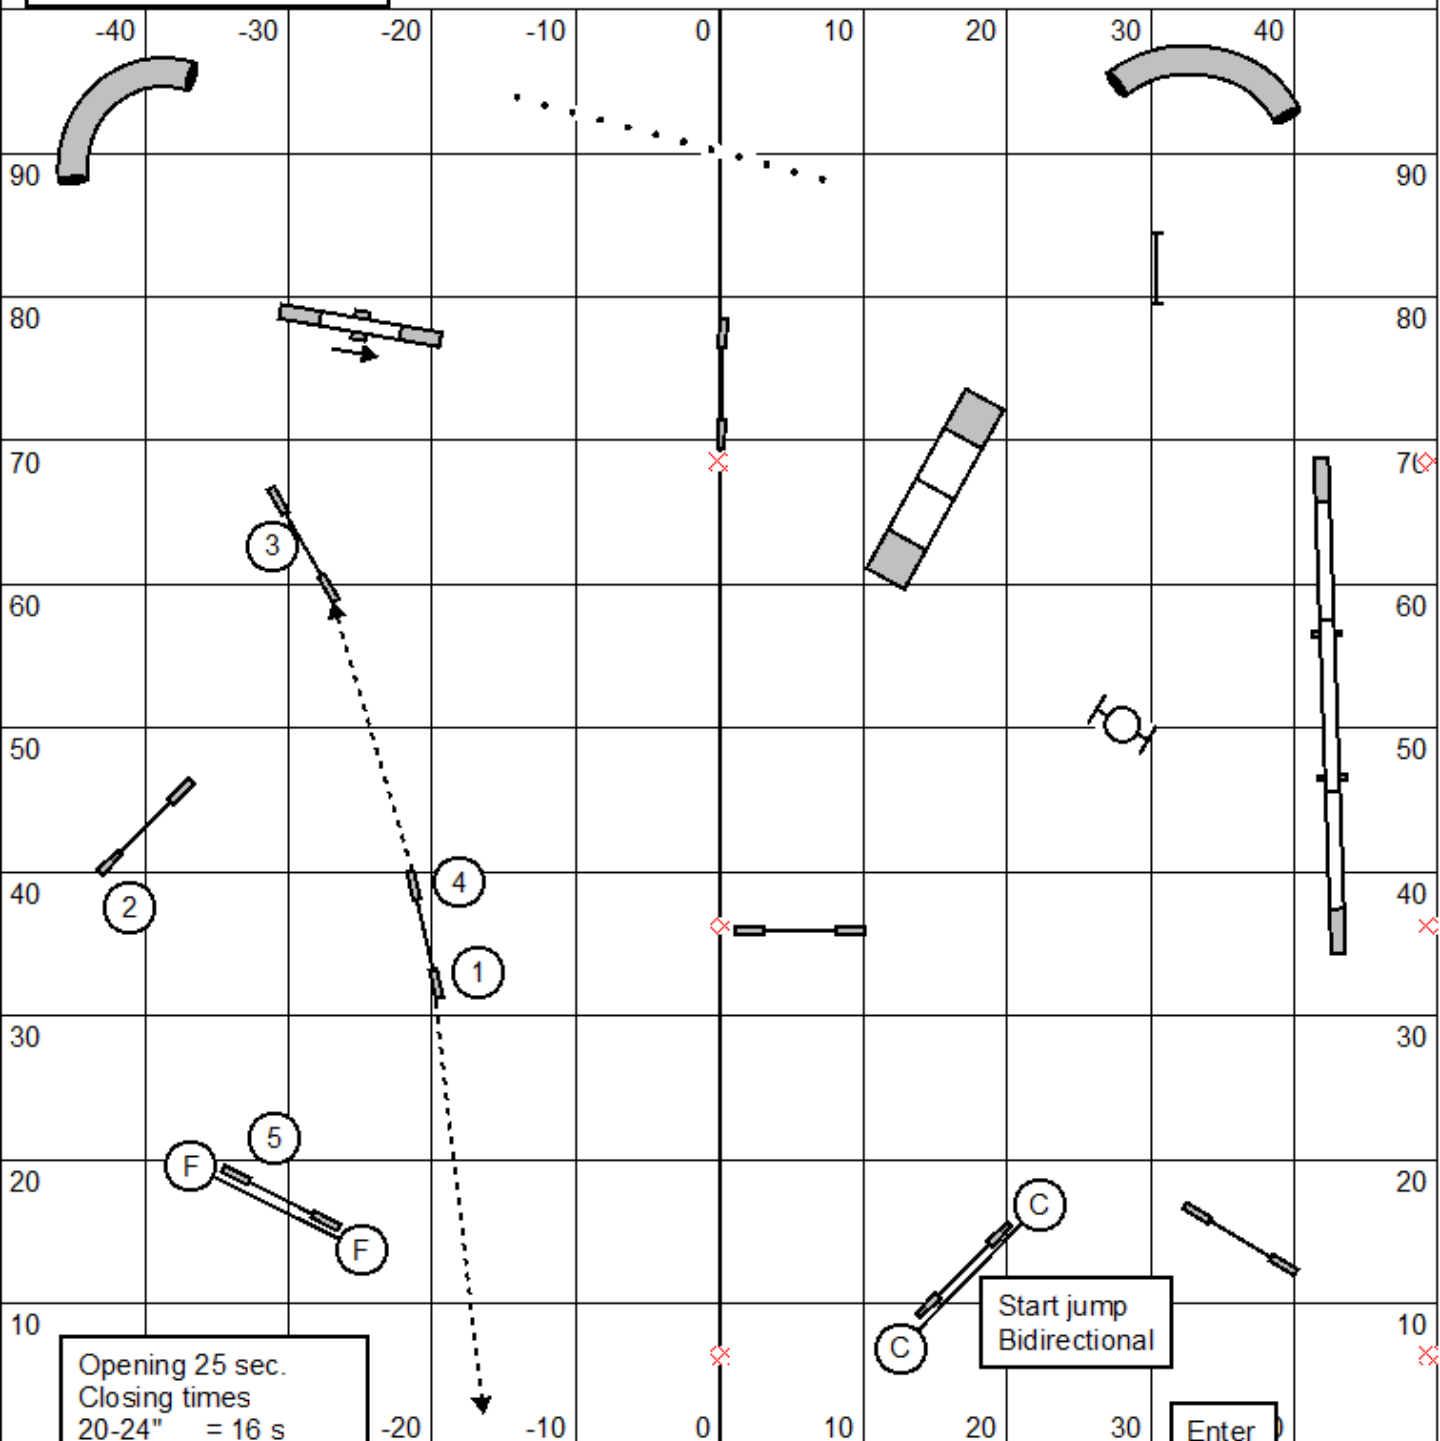

Back to Back is OK
Contact to Contact is OK

System 1-3-5-7
Aframe 7 points.

Enter / Exit

Start jump
Bidirectional

Country side Agility LLC
 June 23, 2023
 Judge Francisco Berjon

Masters Gamblers / PIII / Vet

Opening 25 sec.
 Closing times
 20-24" = 16 s
 12-16" = 17 s
 8" = 18 s
 Performance + 2 sec.
 Veterans + 4 sec.

Back to Back is OK
 Contact to Contact is OK

System 1-3-5-7
 Aframe 7 points.

Enter / Exit