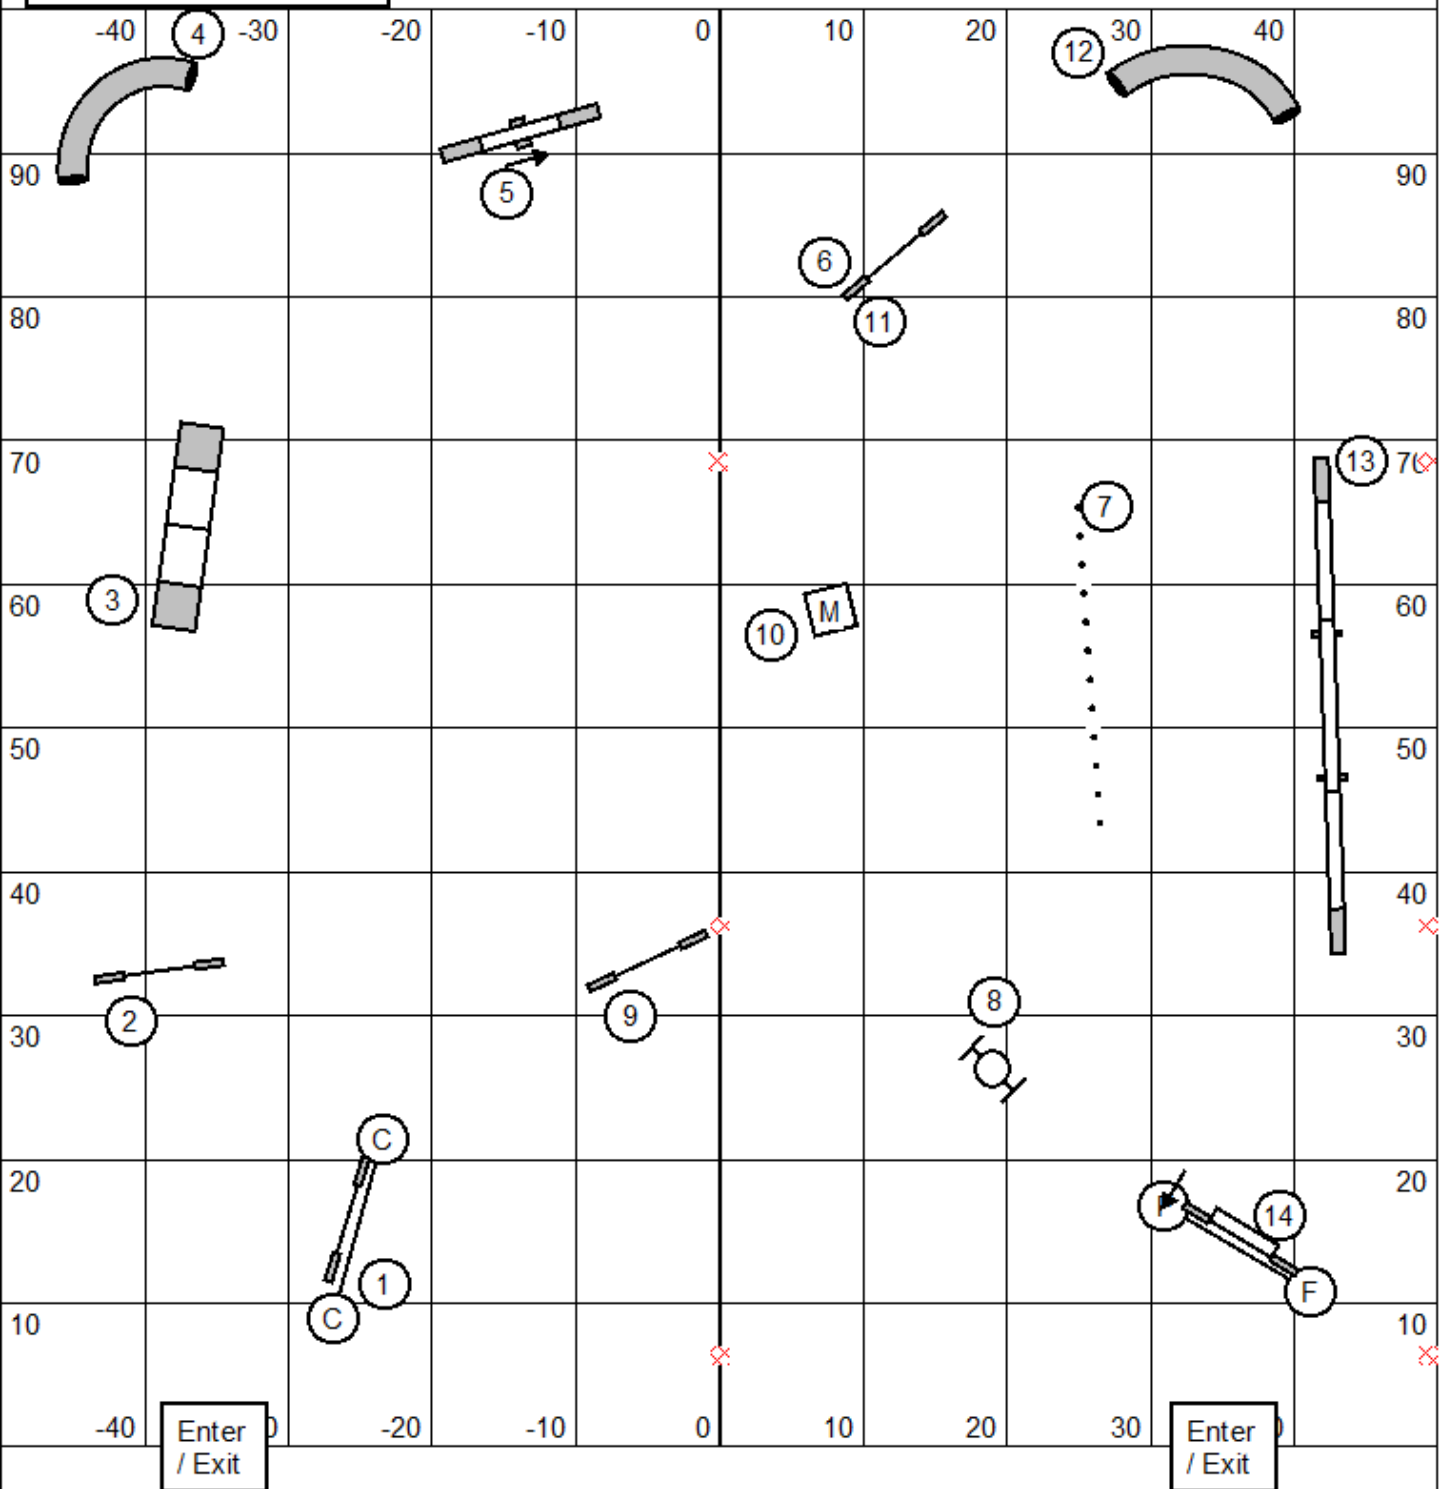

Country side Agility LLC
June 23, 2023
Judge Francisco Berjon

Starters Standard / PI