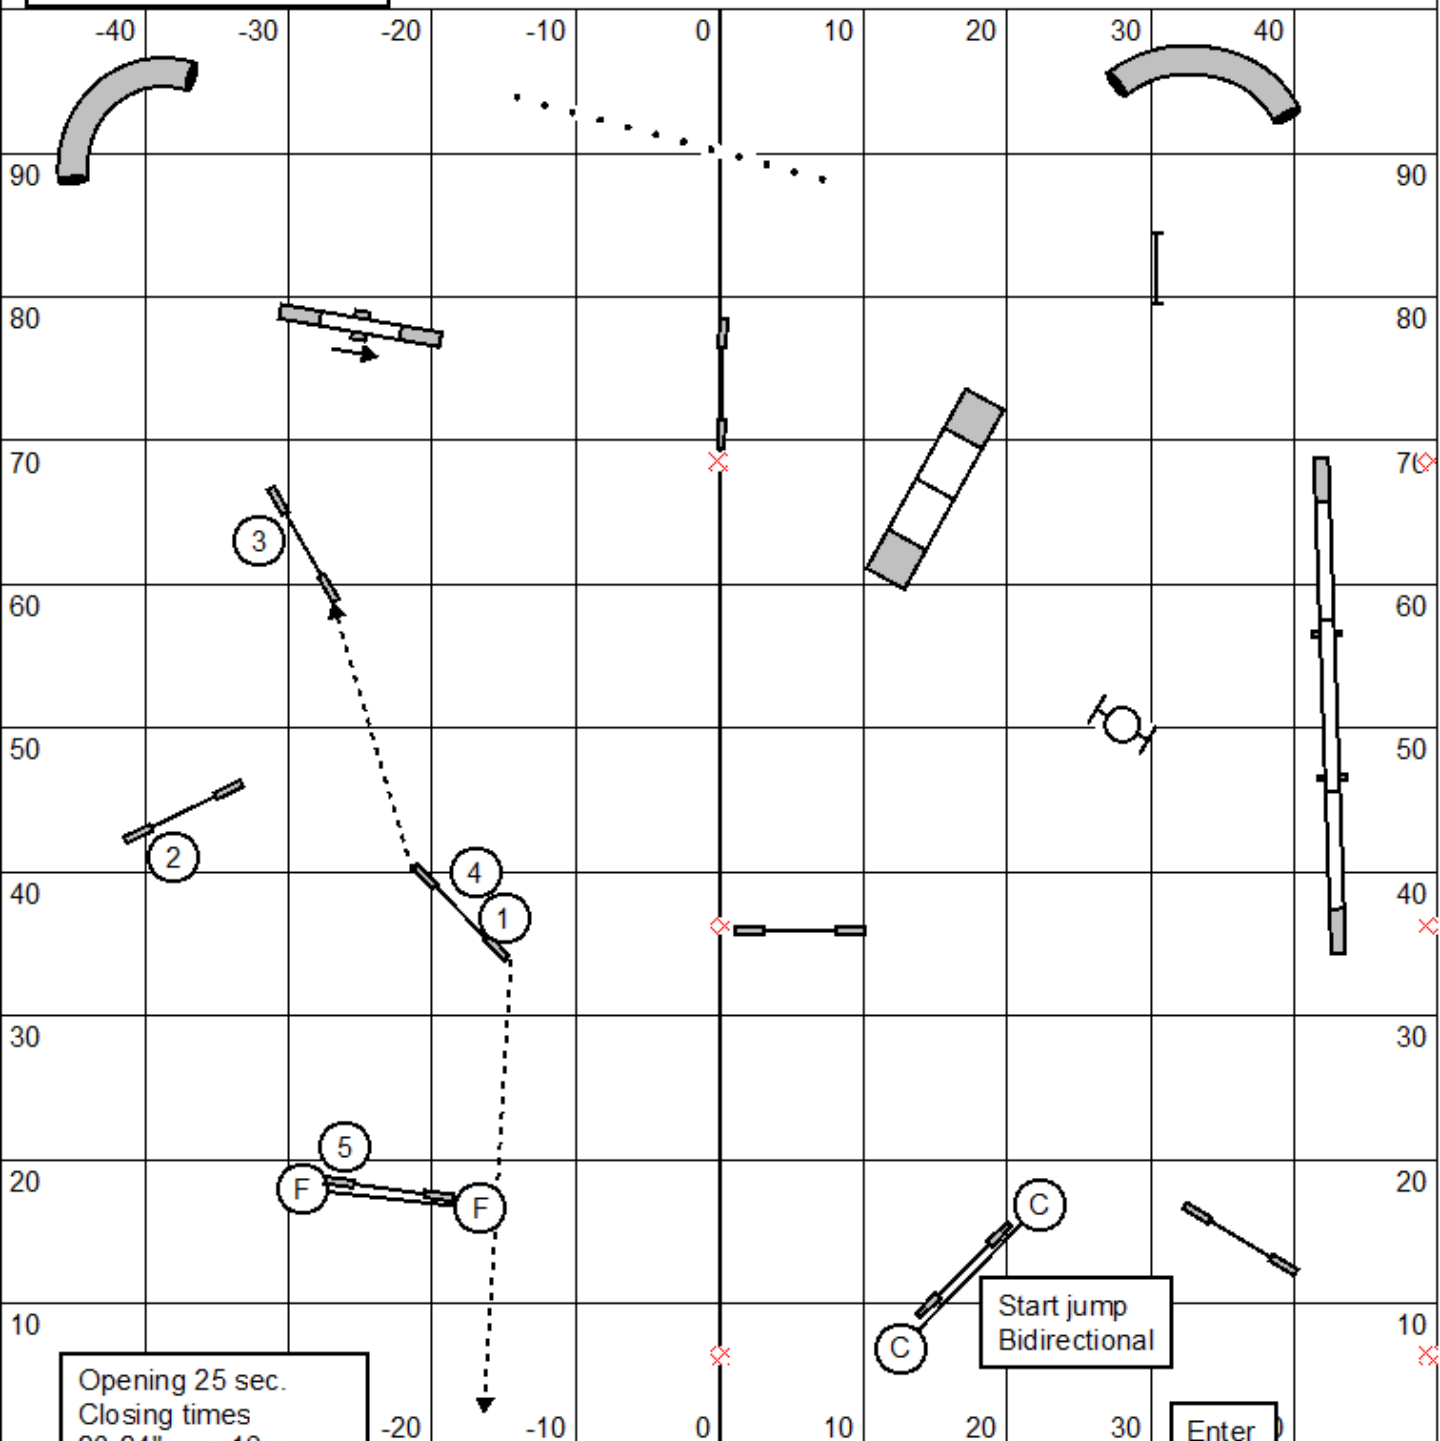

Country side Agility LLC
 June 23, 2023
 Judge Francisco Berjon

Starters Gamblers / PI

Opening 25 sec.
 Closing times
 20-24" = 16 s
 12-16" = 17 s
 8" = 18 s
 Performance + 2 sec.

Back to Back is OK
 Contact to Contact is OK

System 1-3-5-7
 Aframe 7 points.

Enter / Exit

Start jump
 Bidirectional

Country side Agility LLC
June 23, 2023
Judge Francisco Berjon

Advanced Gamblers / PII

Opening 25 sec.
Closing times
20-24" = 16 s
12-16" = 17 s
8" = 18 s
Performance + 2 sec.

Back to Back is OK
Contact to Contact is OK

System 1-3-5-7
Aframe 7 points.

Enter / Exit

Start jump
Bidirectional

Country side Agility LLC
 June 23, 2023
 Judge Francisco Berjon

Masters Gamblers / PIII / Vet

Opening 25 sec.
 Closing times
 20-24" = 16 s
 12-16" = 17 s
 8" = 18 s
 Performance + 2 sec.
 Veterans + 4 sec.

Back to Back is OK
 Contact to Contact is OK

System 1-3-5-7
 Aframe 7 points.

Enter / Exit