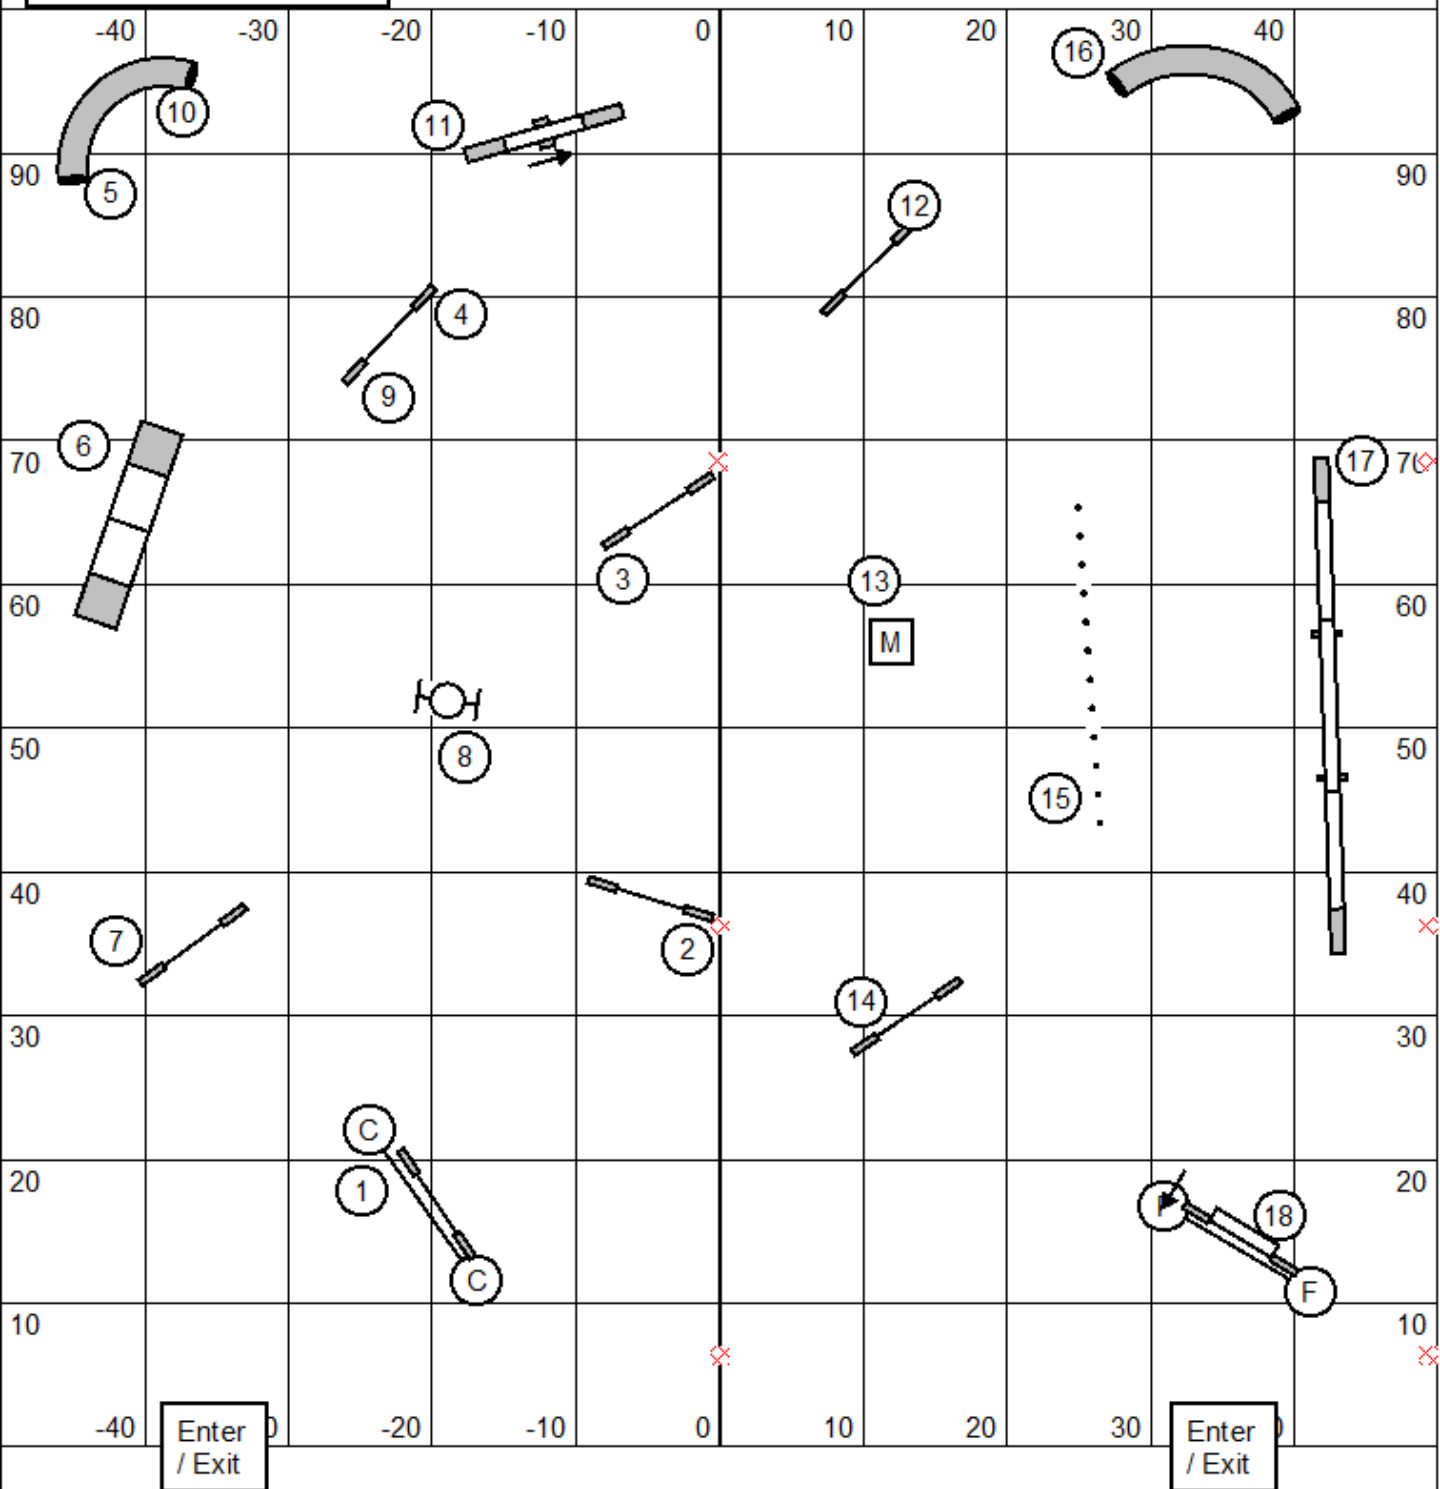

Country side Agility LLC
June 23, 2023
Judge Francisco Berjon

Advanced Standard / PII