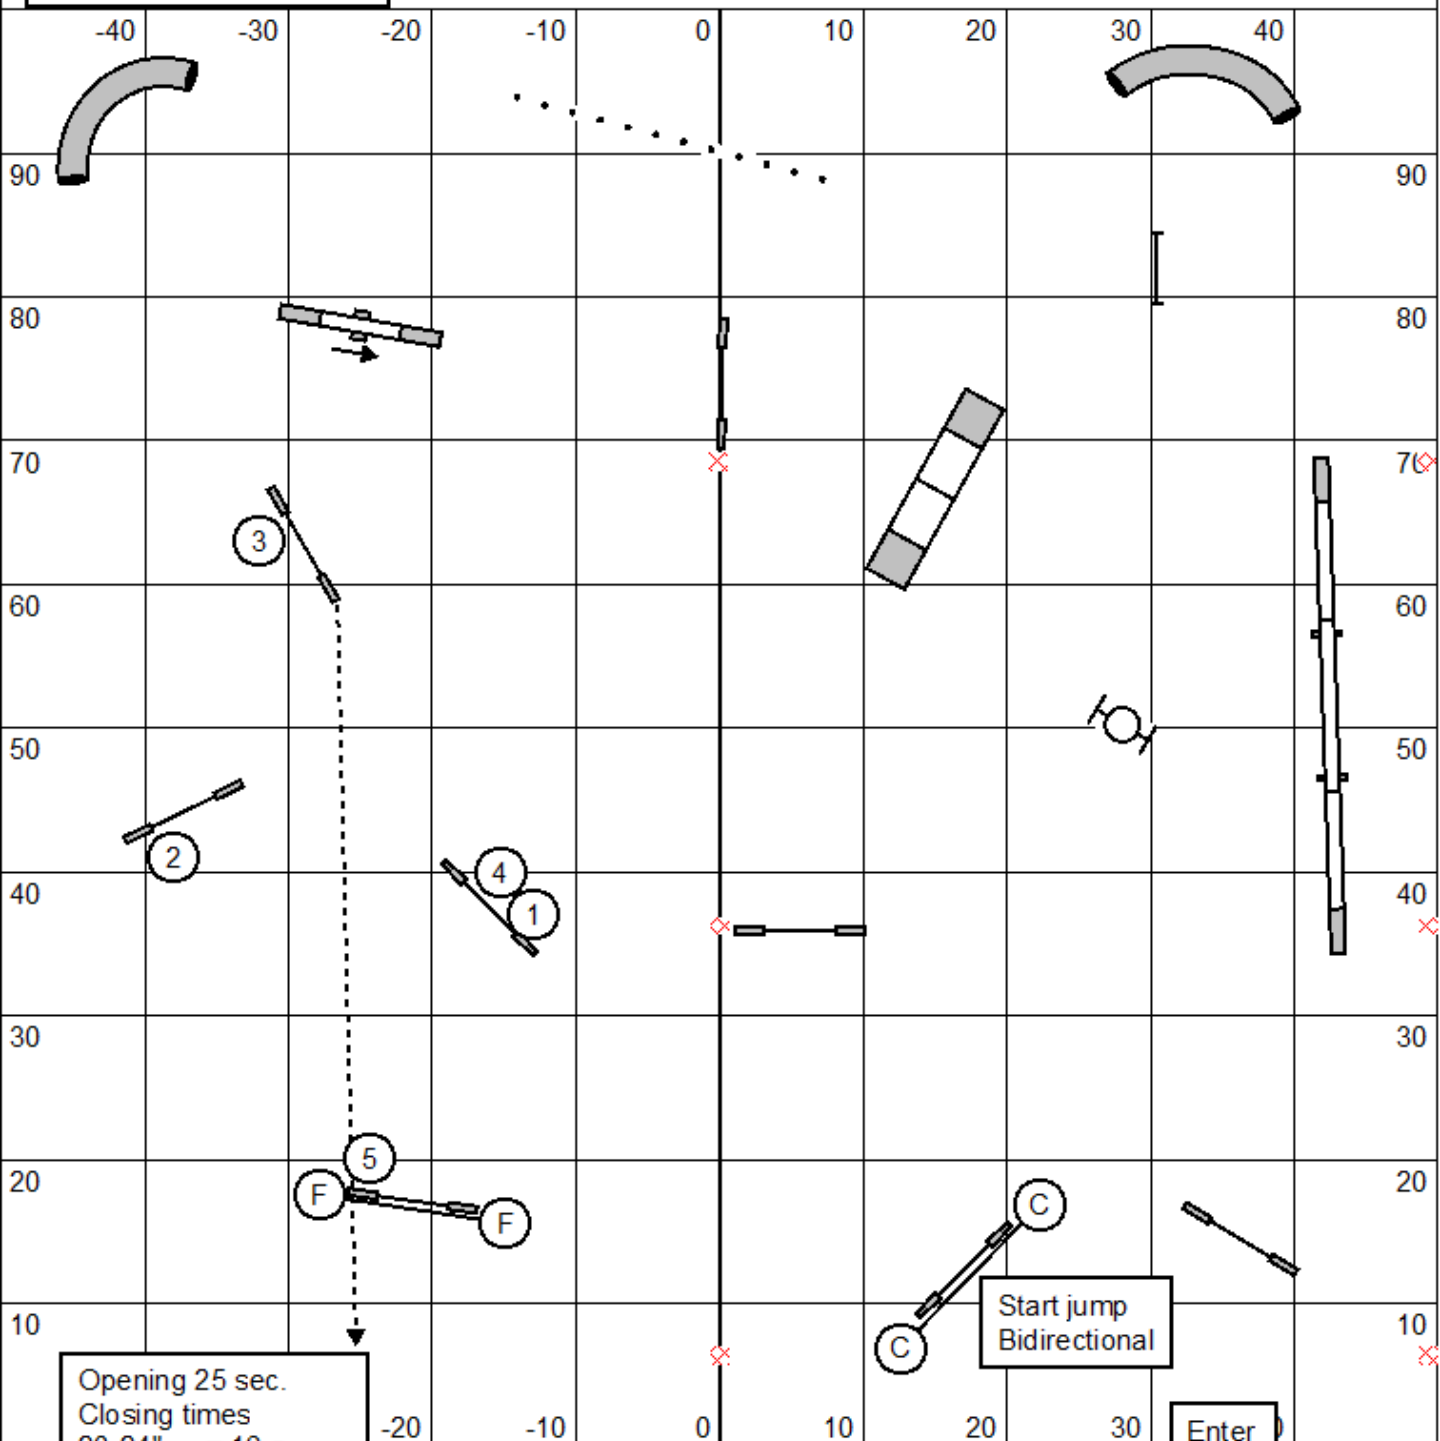

Country side Agility LLC
 June 23, 2023
 Judge Francisco Berjon

Starters Gamblers / PI

Opening 25 sec.
 Closing times
 20-24" = 16 s
 12-16" = 17 s
 8" = 18 s
 Performance + 2 sec.

Back to Back is OK
 Contact to Contact is OK

System 1-3-5-7
 Aframe 7 points.

Enter / Exit

Start jump
 Bidirectional

Country side Agility LLC
June 23, 2023
Judge Francisco Berjon

Advanced Gamblers / PII

Opening 25 sec.
Closing times
20-24" = 16 s
12-16" = 17 s
8" = 18 s
Performance + 2 sec.

Back to Back is OK
Contact to Contact is OK

System 1-3-5-7
Aframe 7 points.

Enter / Exit

Start jump
Bidirectional

Country side Agility LLC
 June 23, 2023
 Judge Francisco Berjon

Masters Gamblers / PIII / Vet

Opening 25 sec.
 Closing times
 20-24" = 16 s
 12-16" = 17 s
 8" = 18 s
 Performance + 2 sec.
 Veterans + 4 sec.

Back to Back is OK
 Contact to Contact is OK

System 1-3-5-7
 Aframe 7 points.

Enter / Exit