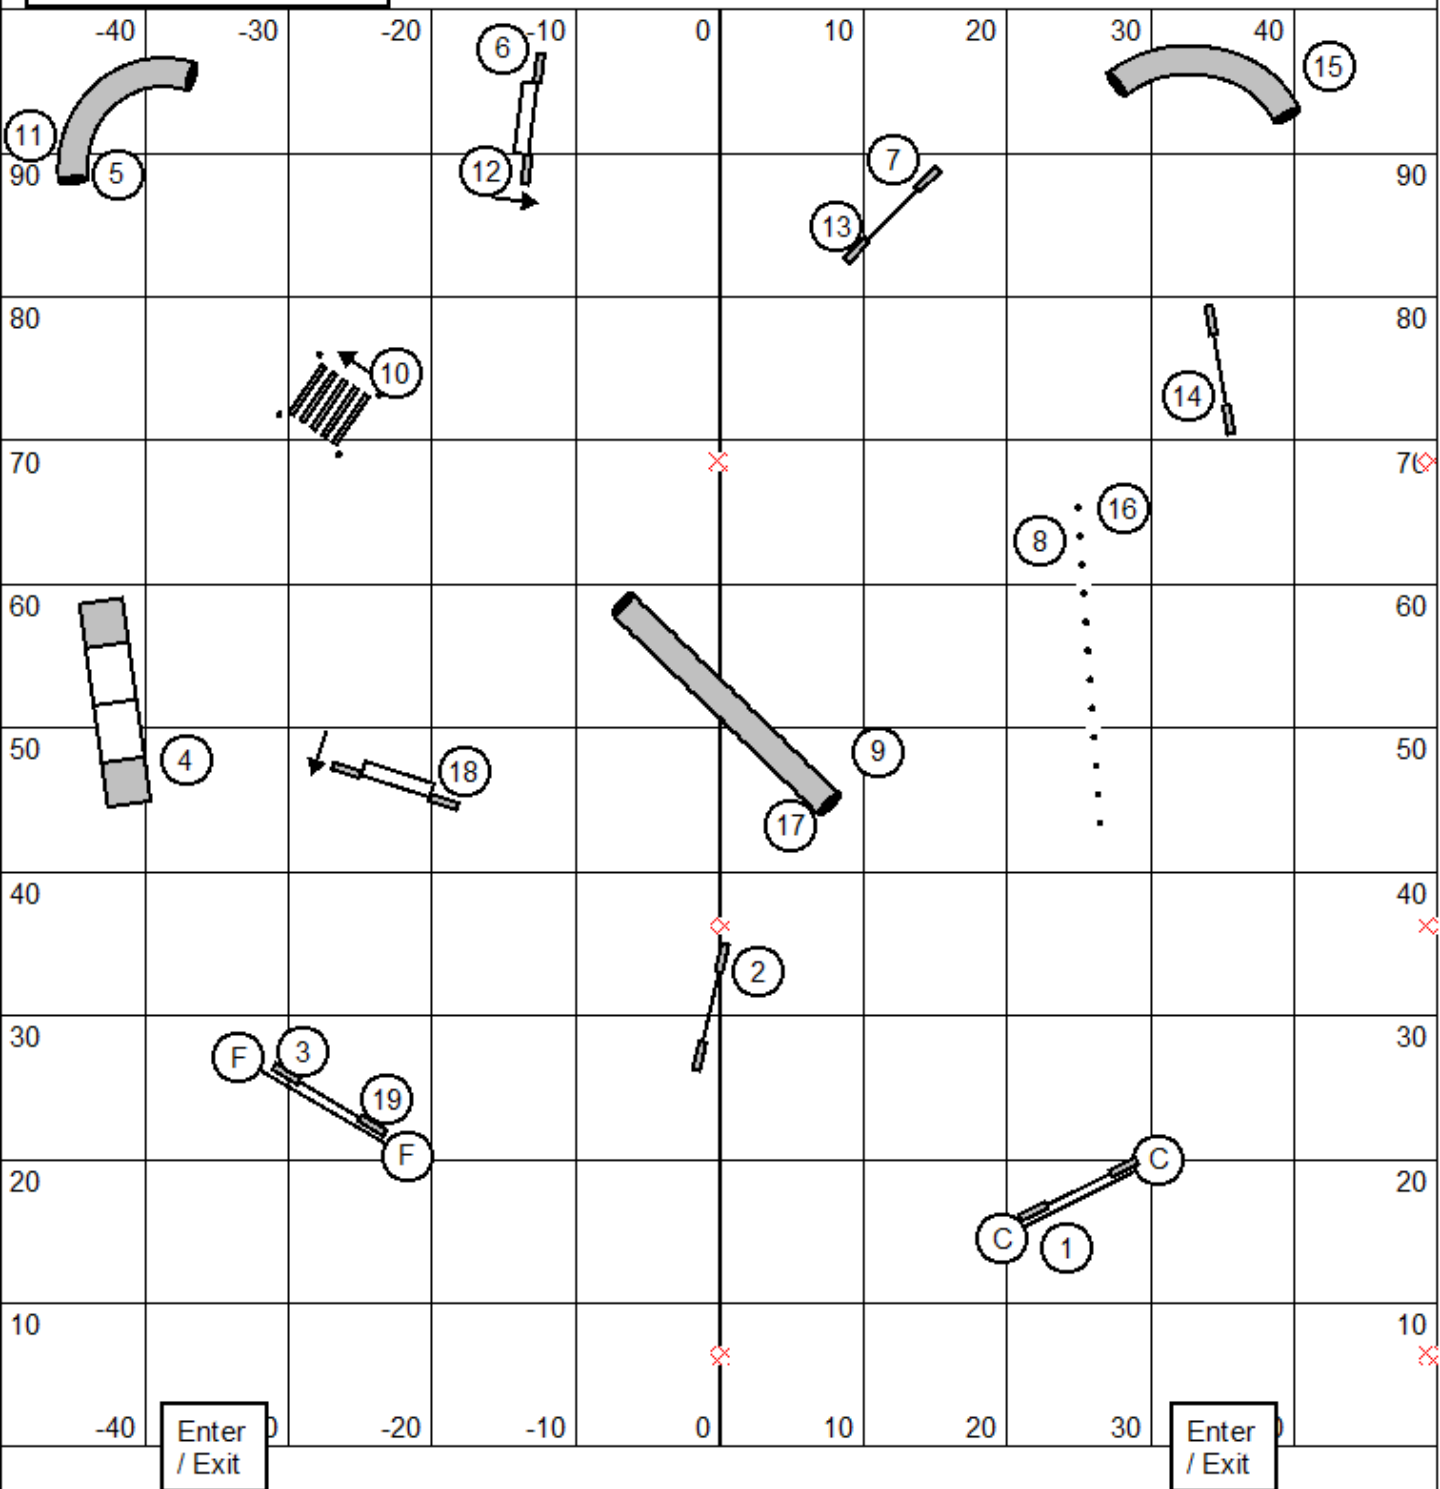

Country side Agility LLC
June 23, 2023
Judge Francisco Berjon

Steeplechase / PSJ