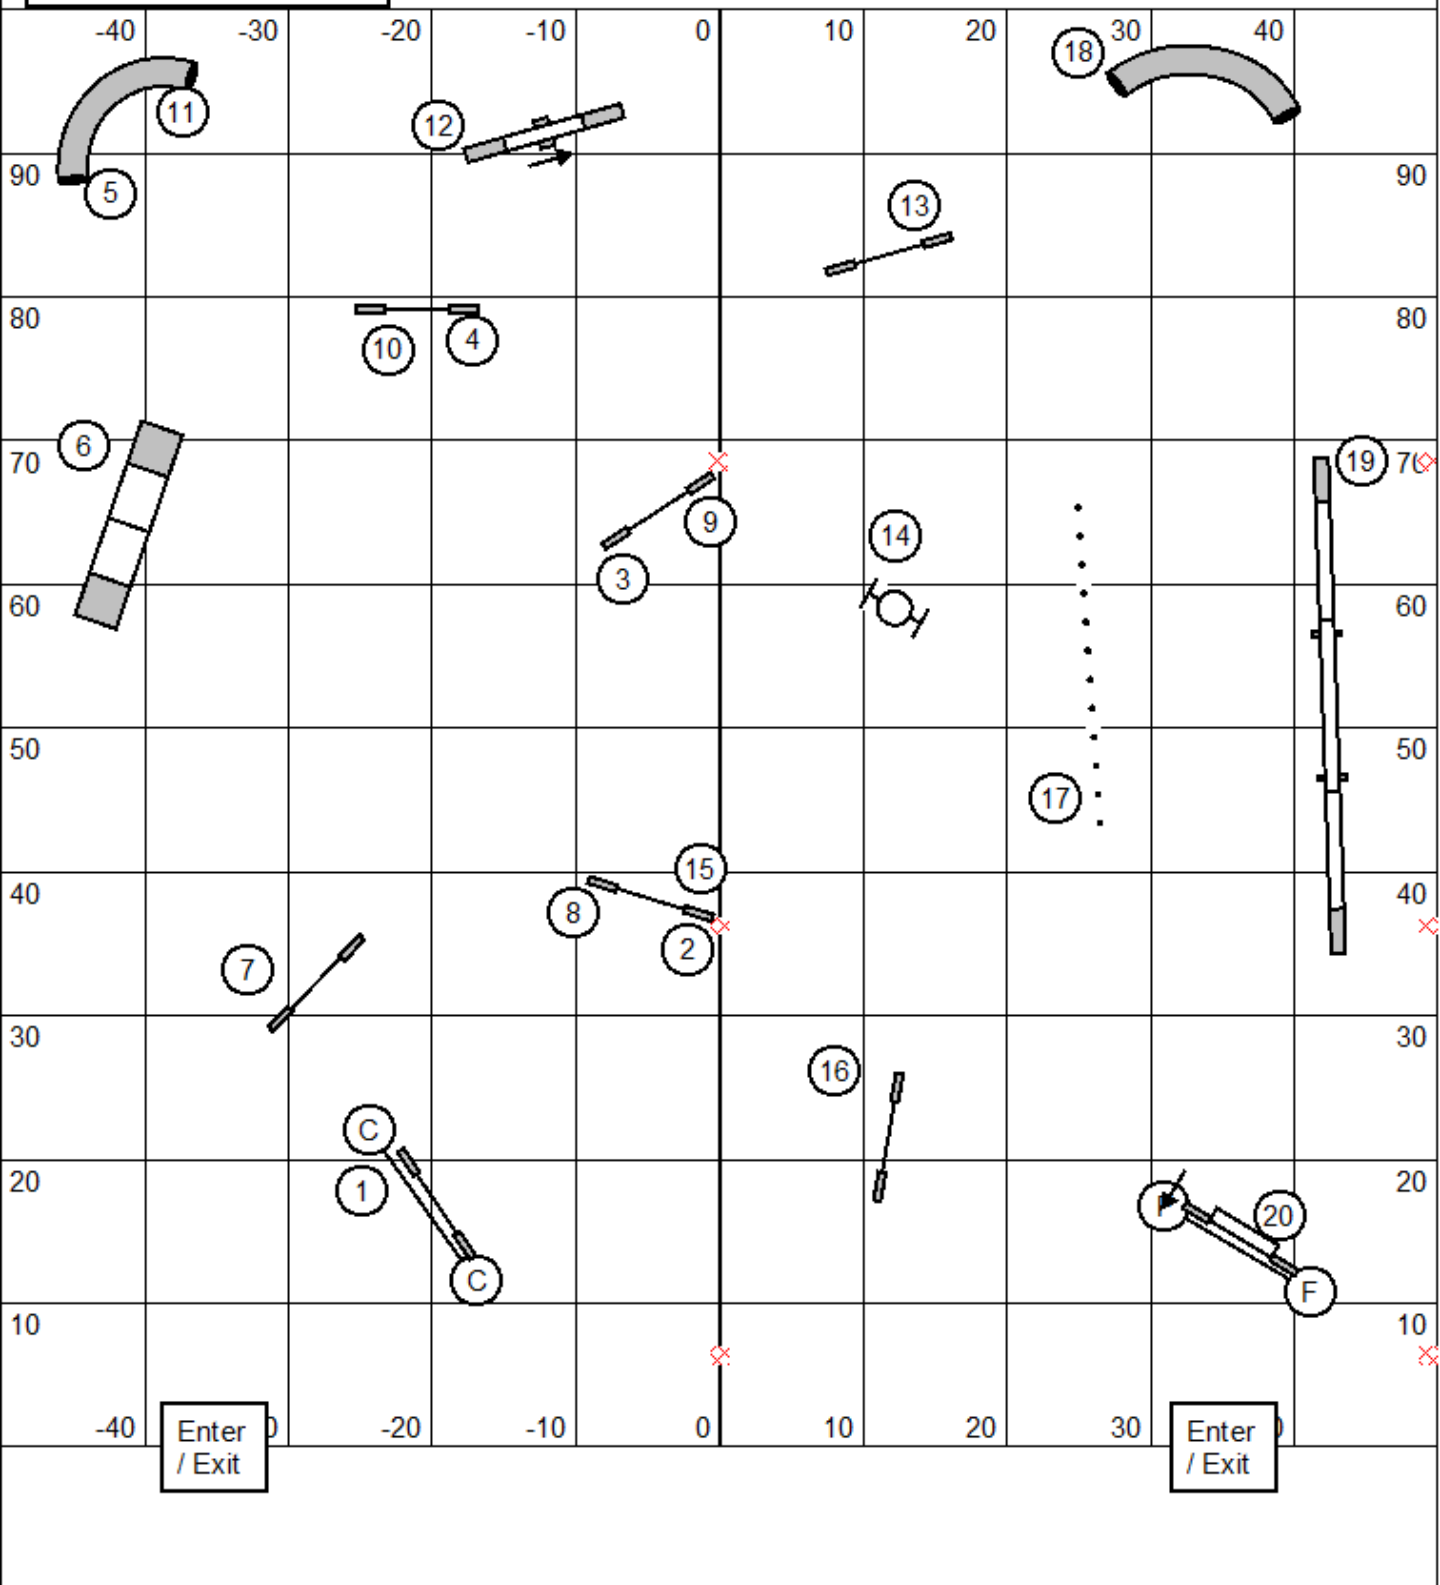

Country side Agility LLC
June 23, 2023
Judge Francisco Berjon

Masters Standard / PIII / Vet