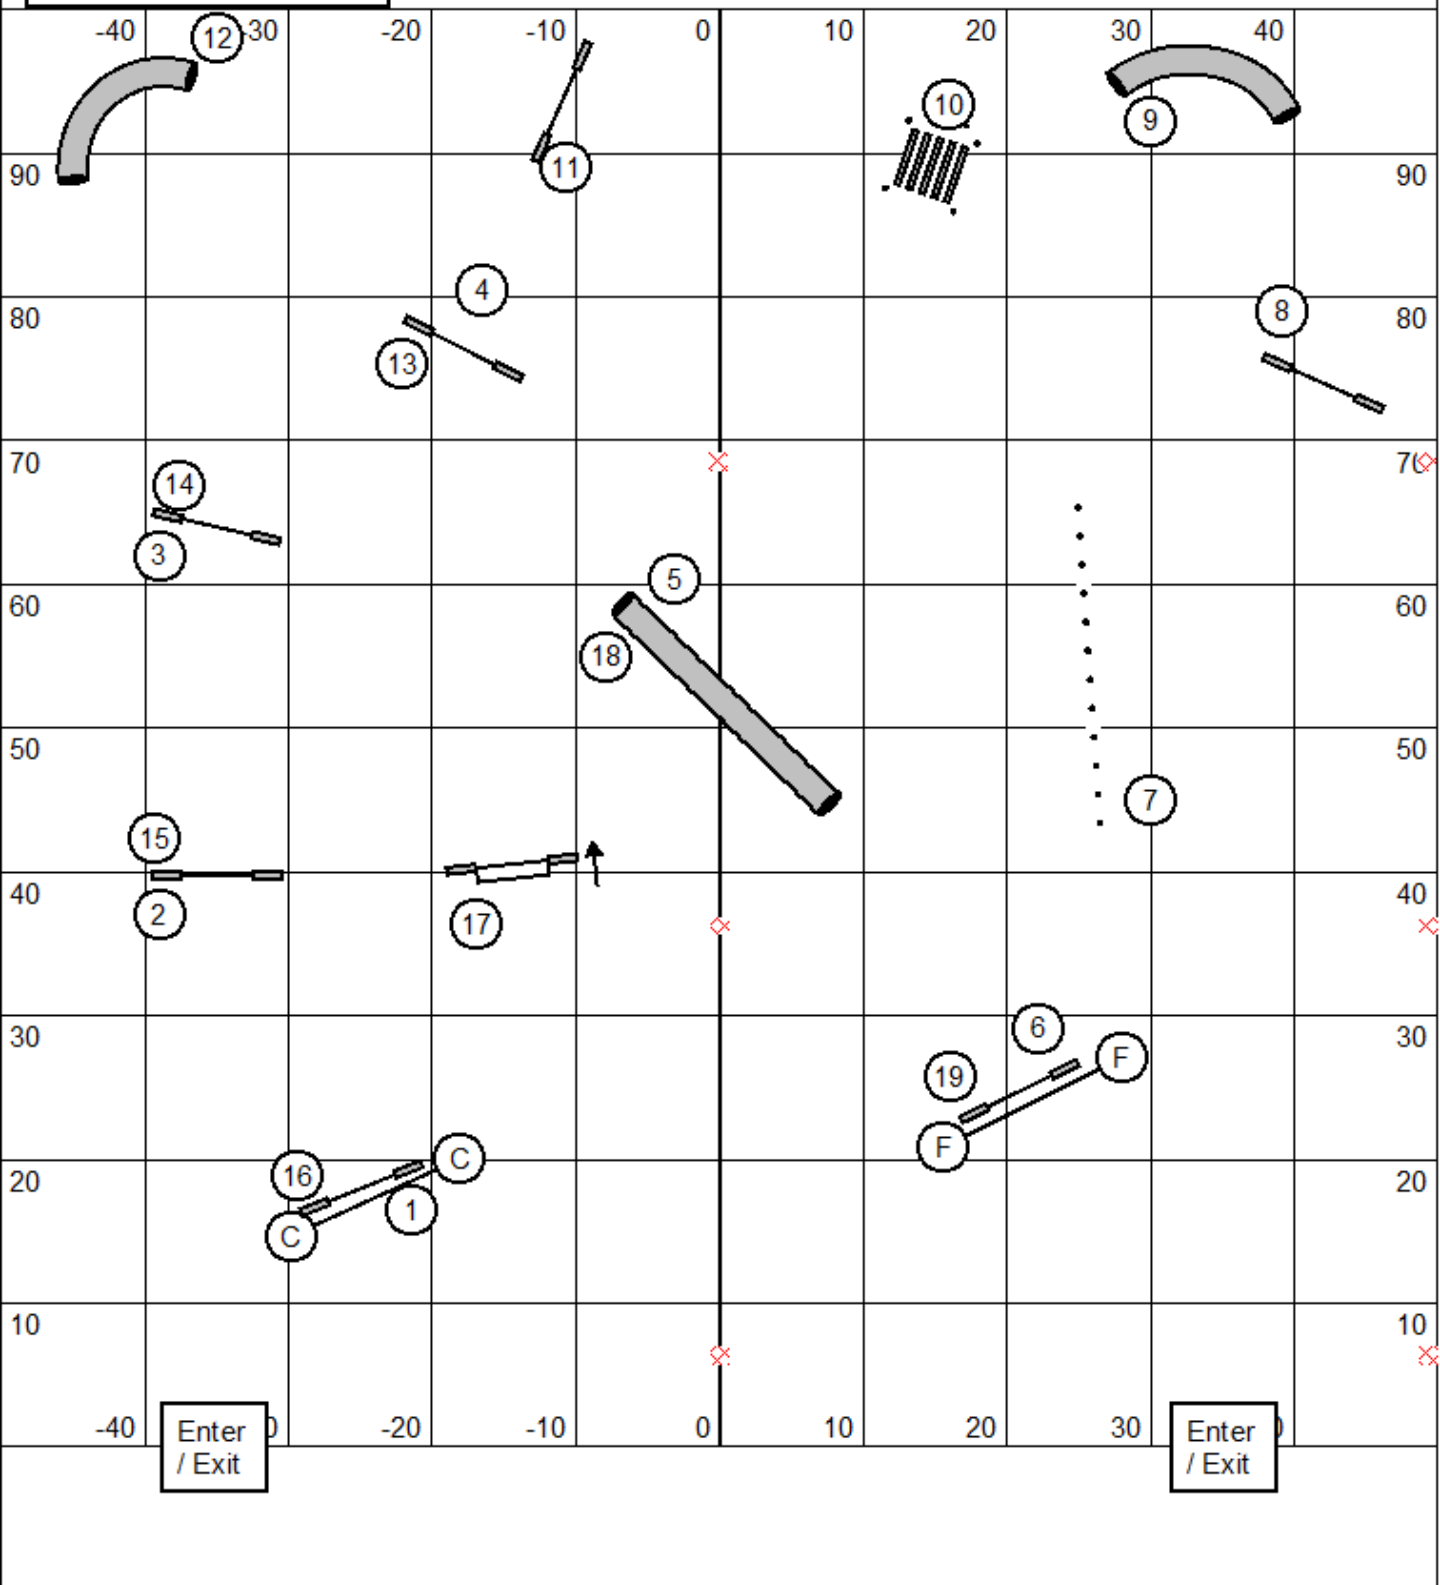

Country side Agility LLC
June 23, 2023
Judge Francisco Berjon

Biathlon Jumpers / PBJ