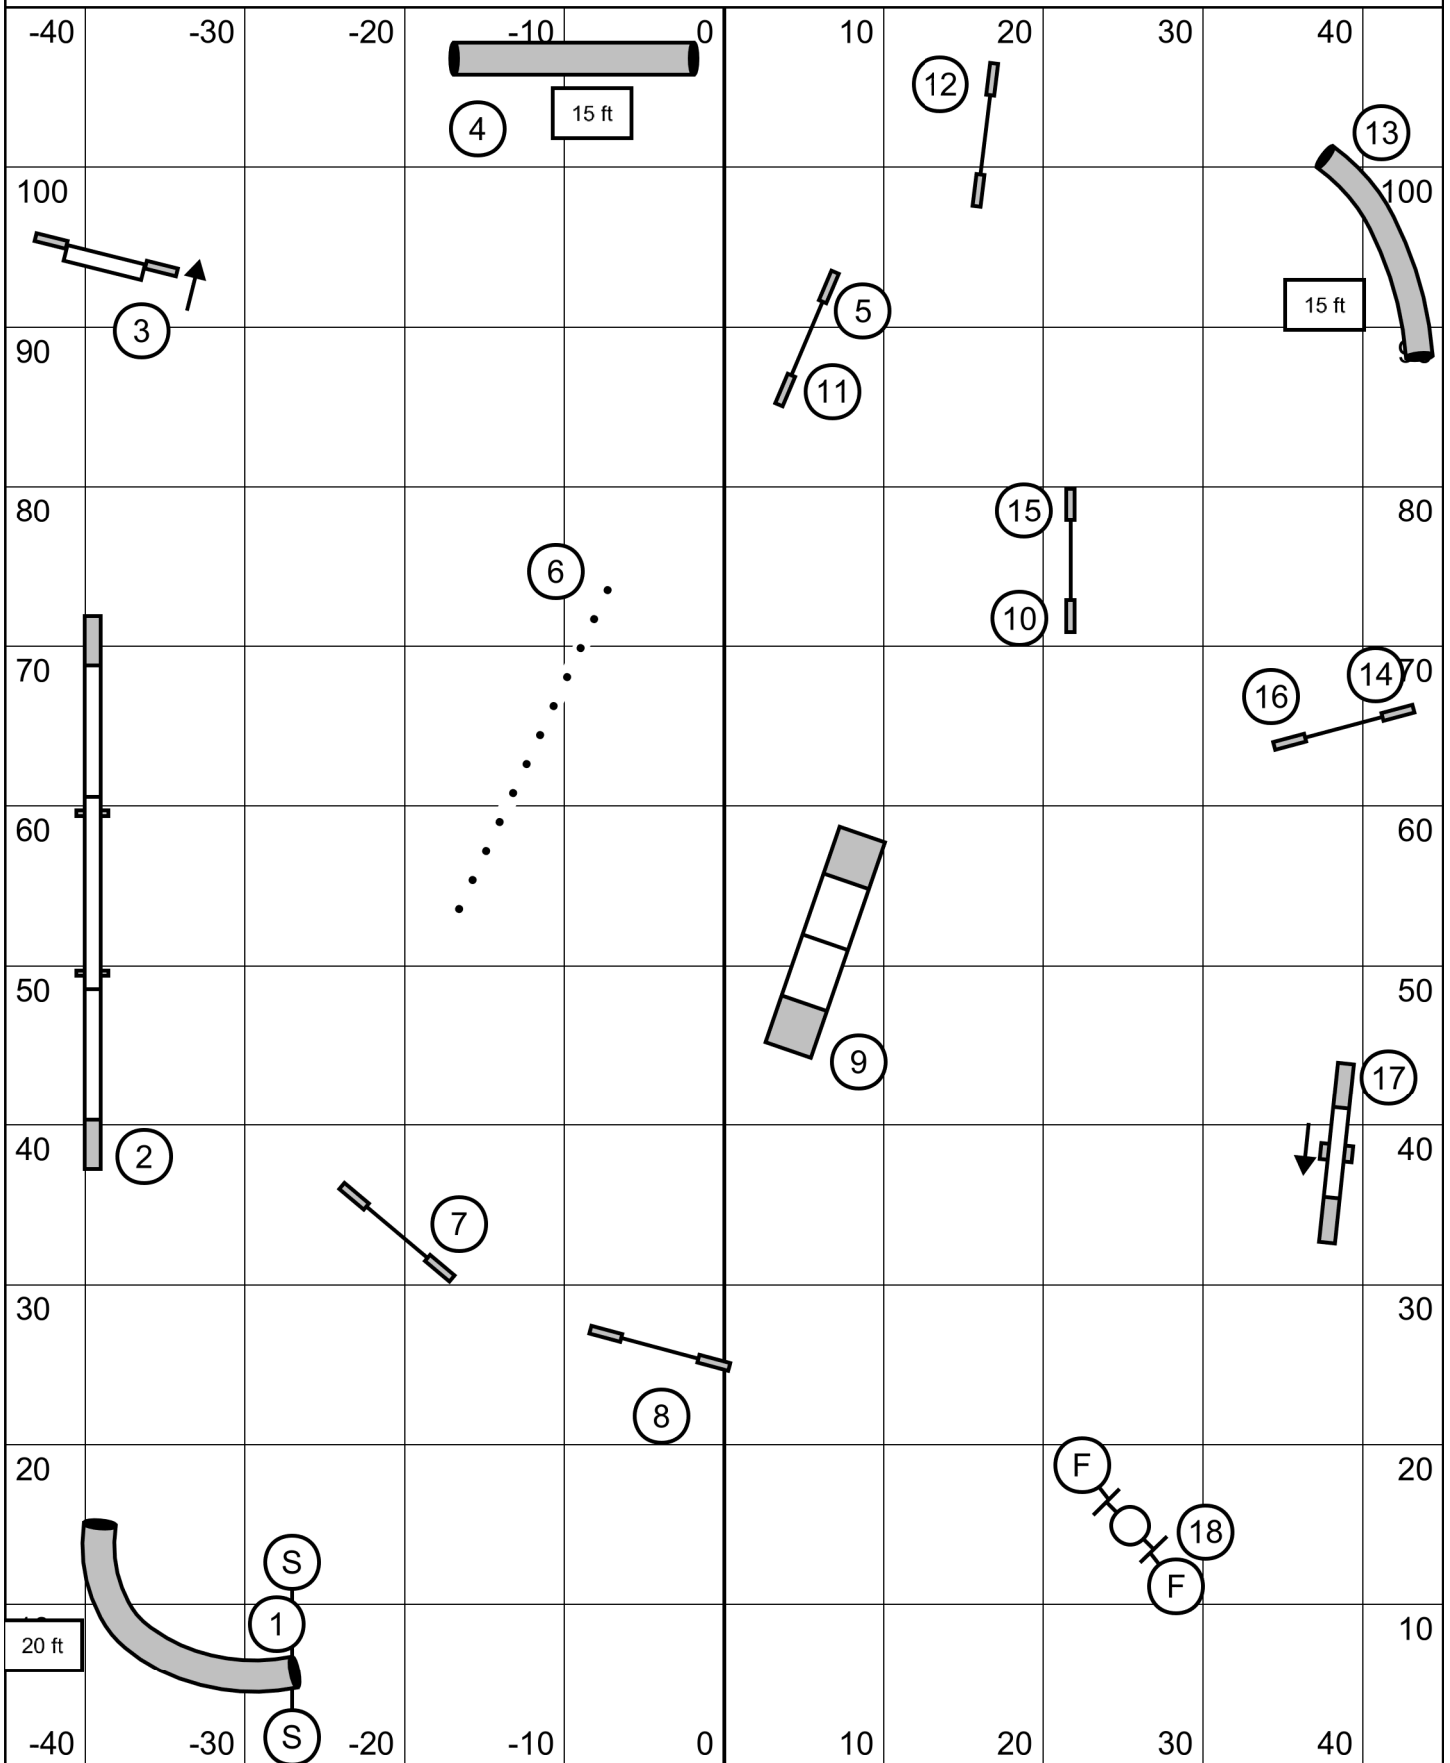

MASTERS/P3 STANDARD

Contact Agility

Judge: Rebecca Hill

May 14, 2023