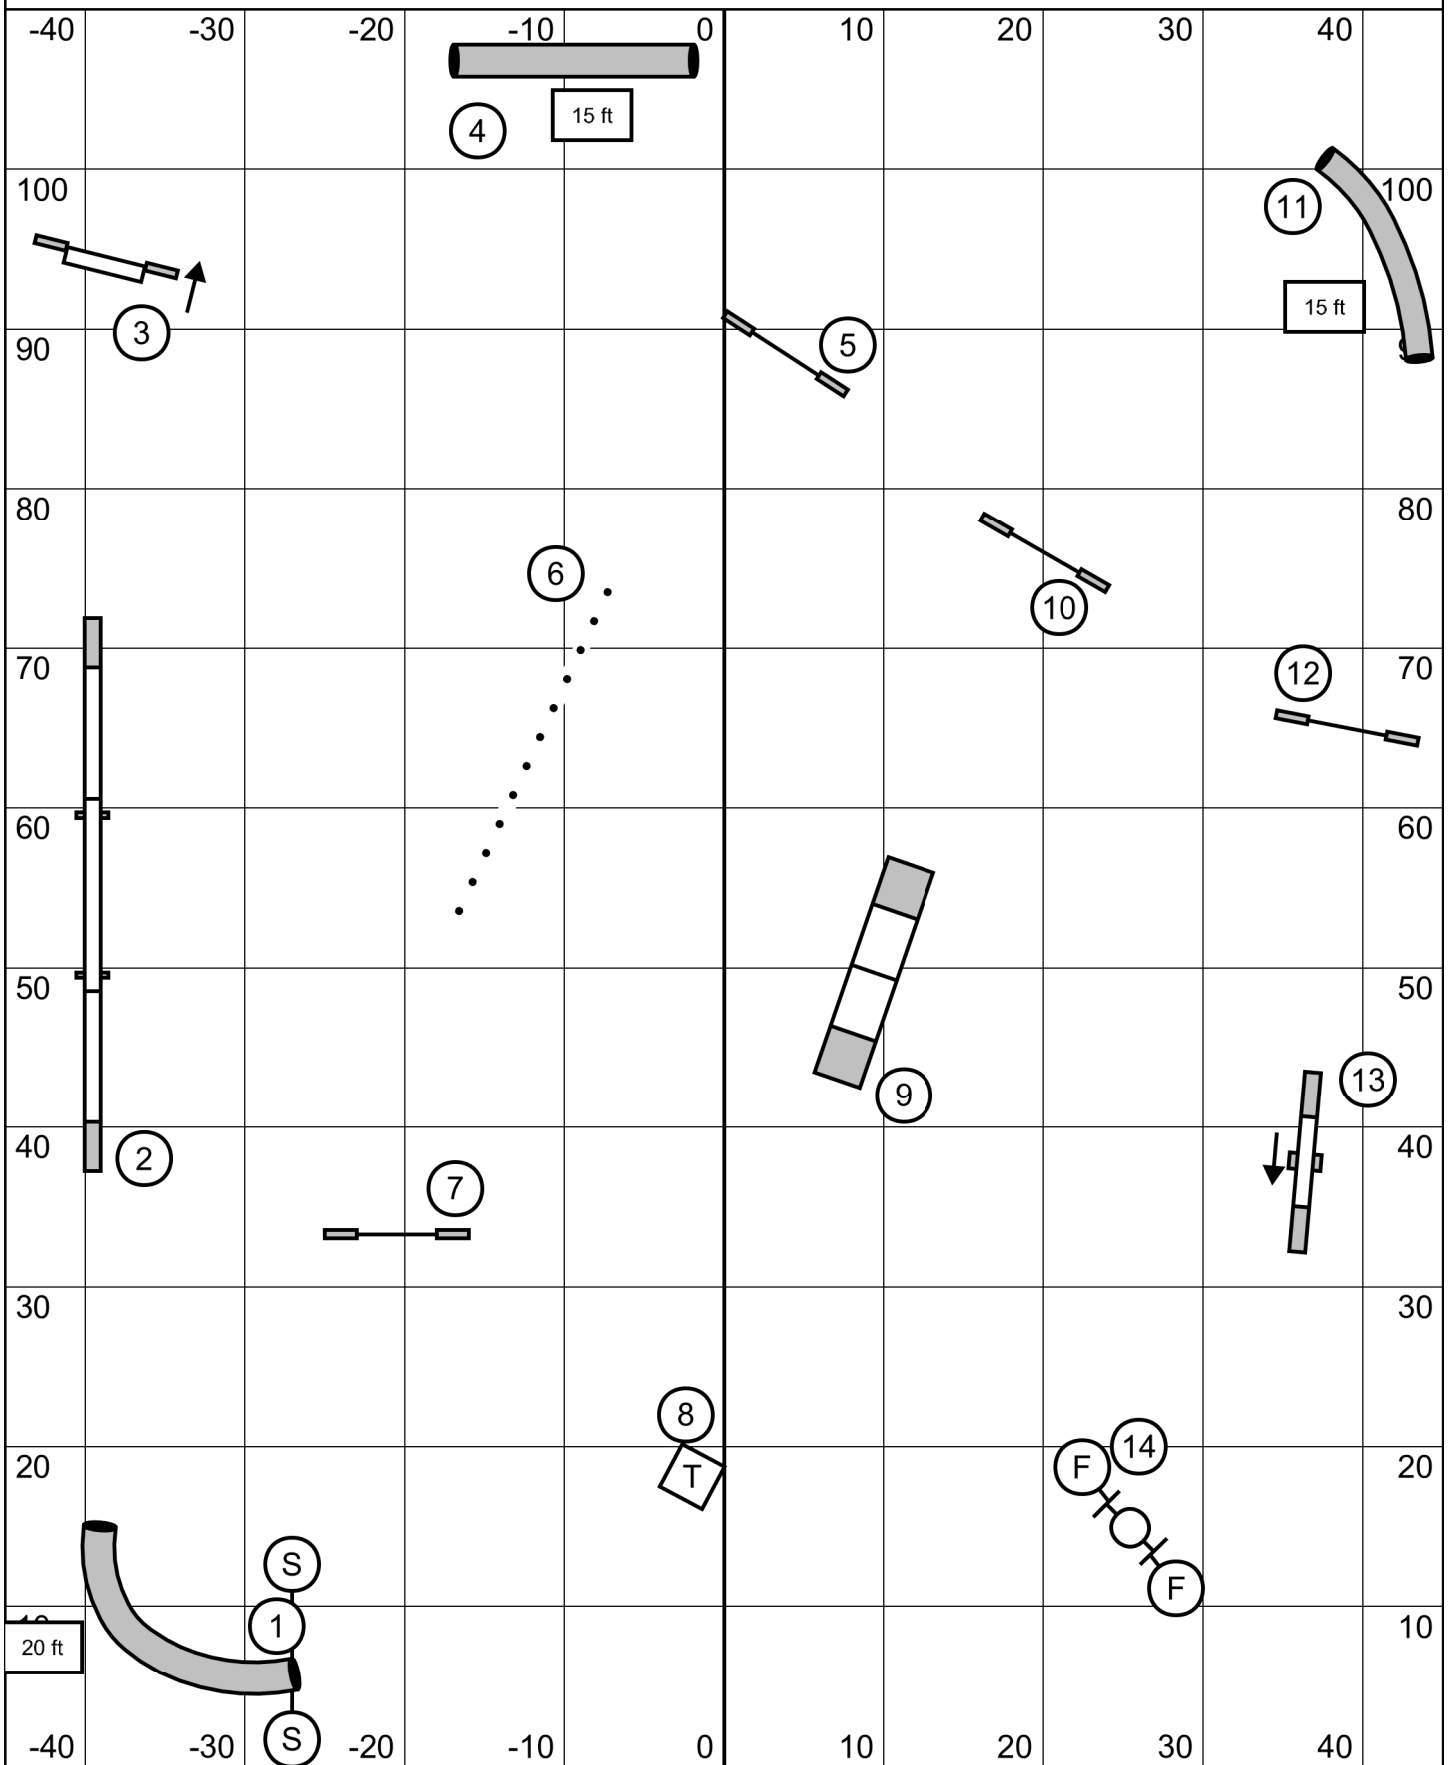

STARTERS/P1 STANDARD

Contact Agility

Judge: Rebecca Hill

May 14, 2023