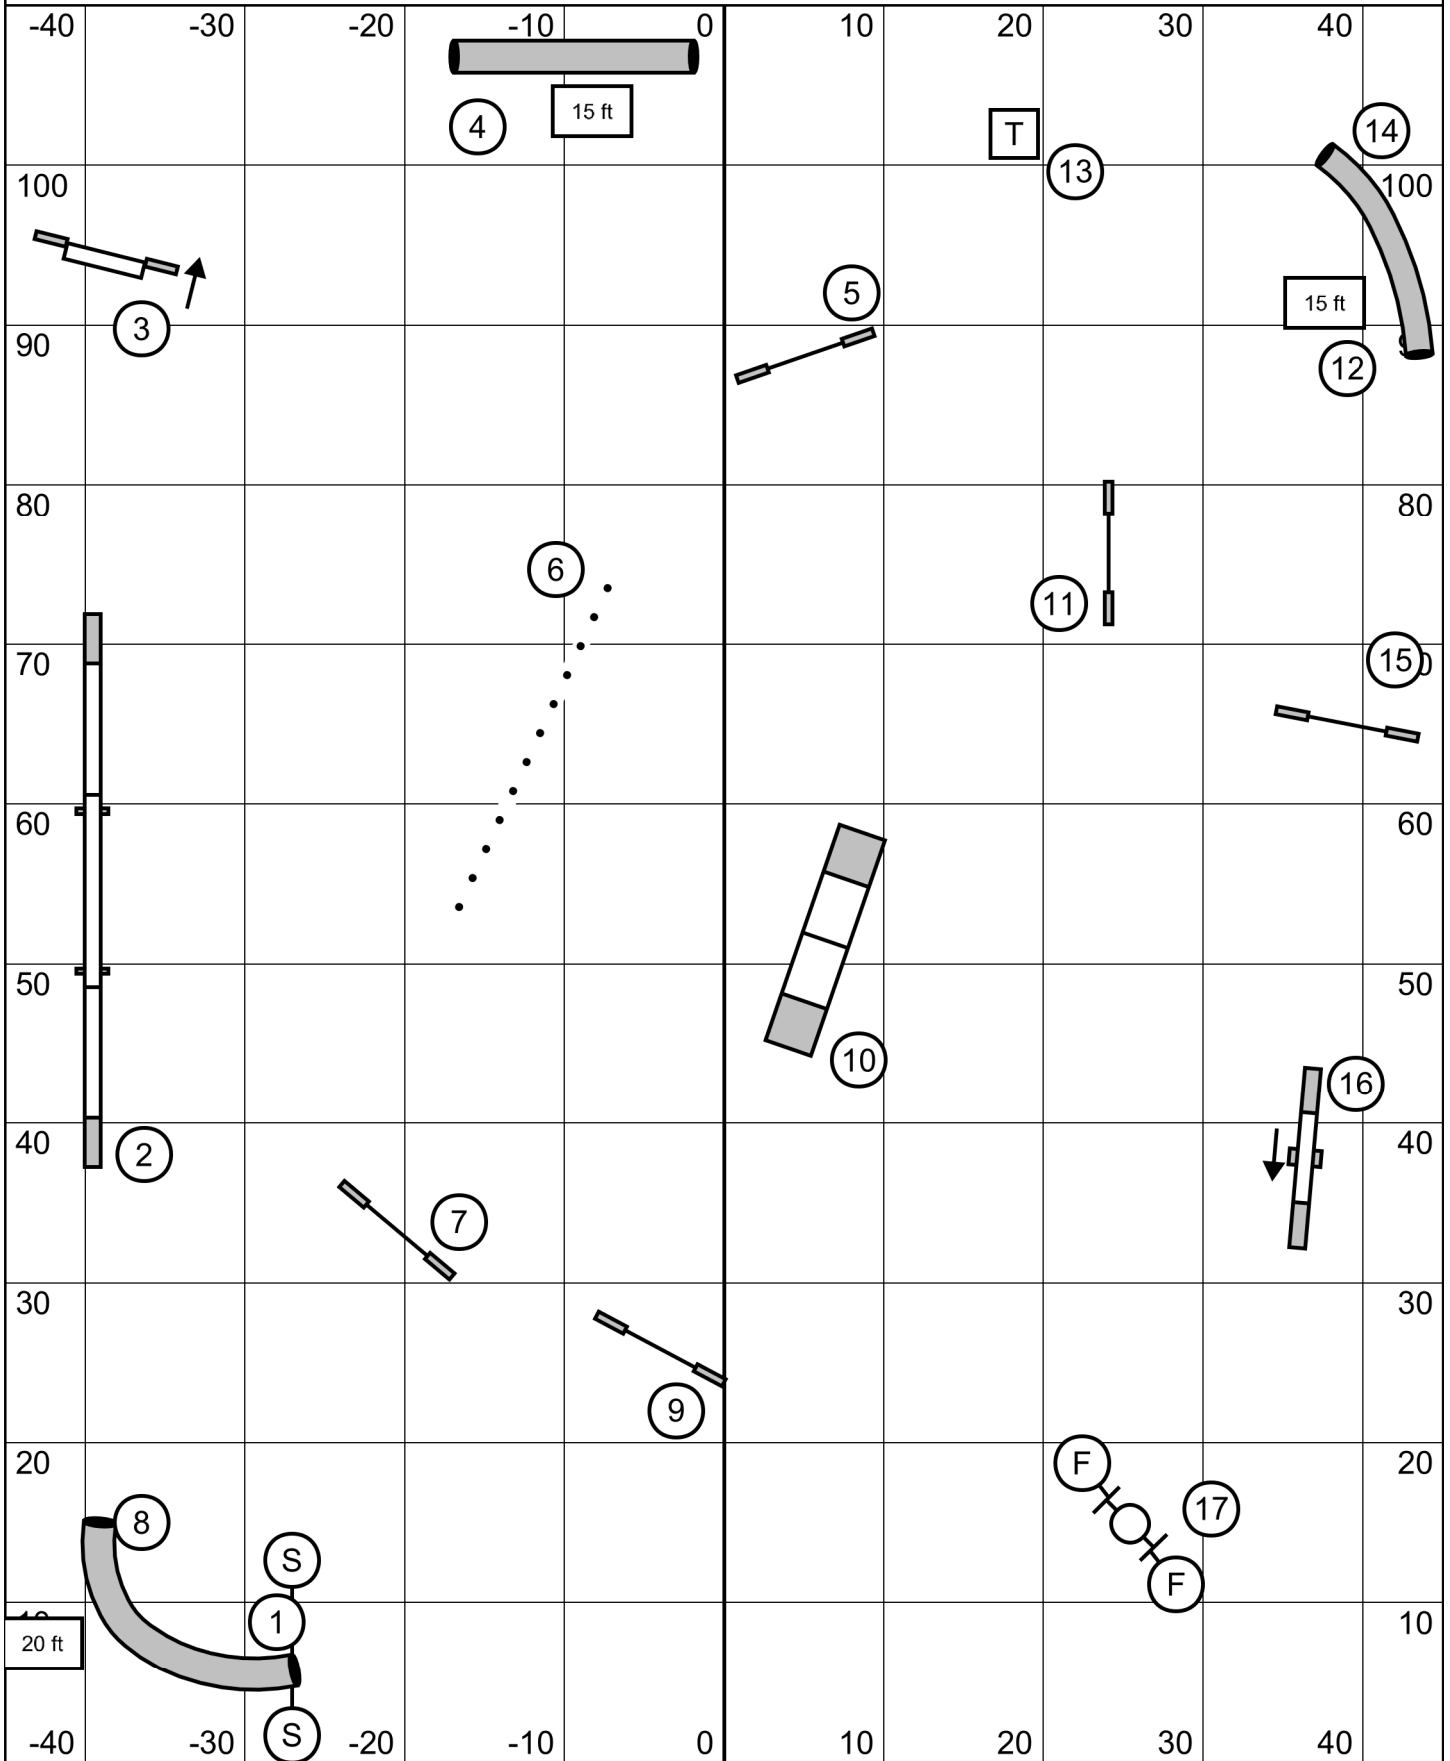

ADVANCED/P2 STANDARD

Contact Agility

Judge: Rebecca Hill

May 14, 2023