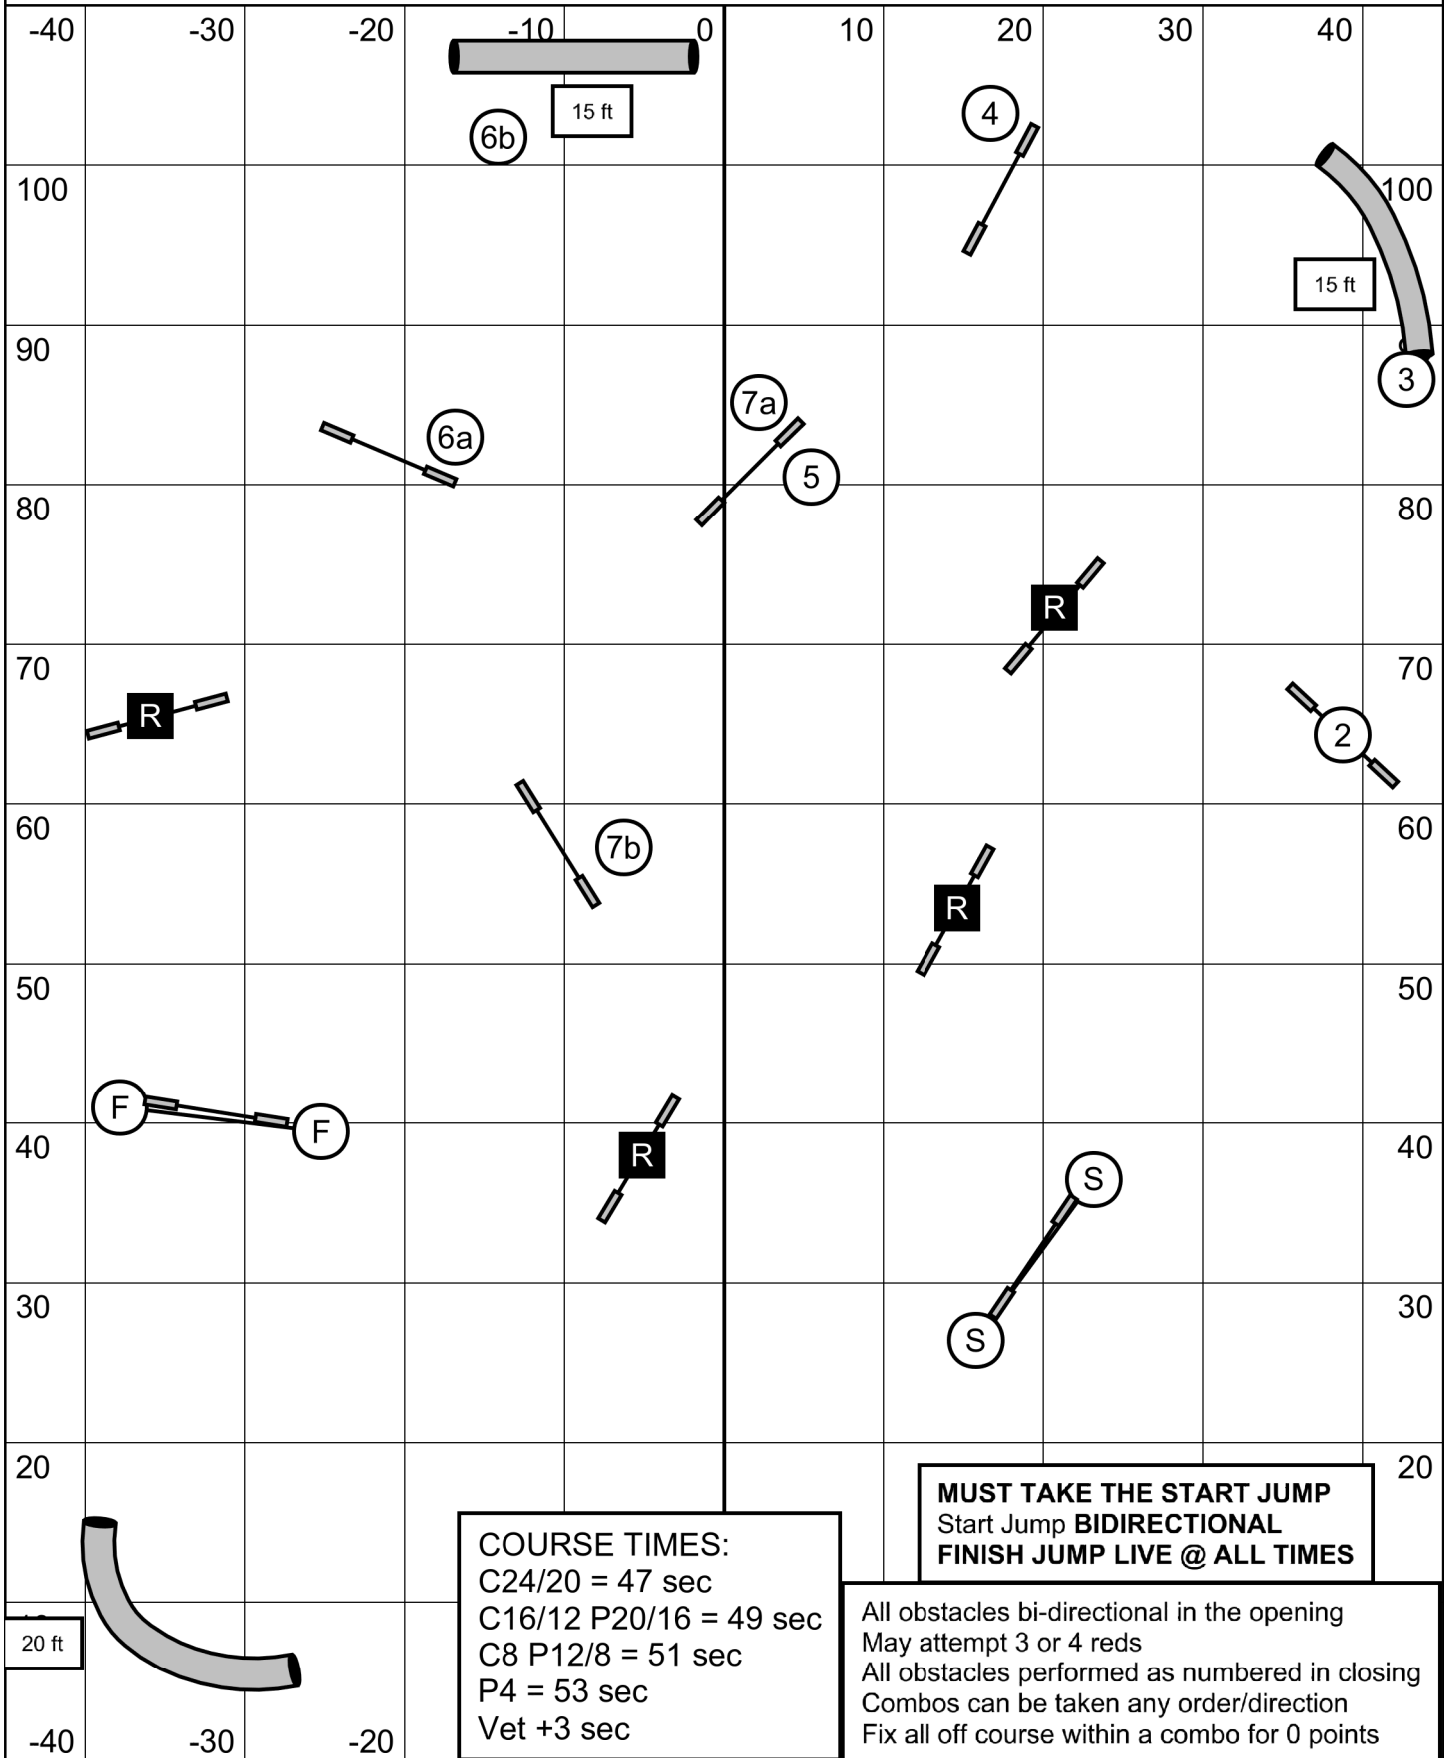

COURSE TIMES:
 C24/20 = 47 sec
 C16/12 P20/16 = 49 sec
 C8 P12/8 = 51 sec
 P4 = 53 sec
 Vet +3 sec

MUST TAKE THE START JUMP
 Start Jump **BIDIRECTIONAL**
FINISH JUMP LIVE @ ALL TIMES

All obstacles bi-directional in the opening
 May attempt 3 or 4 reds
 All obstacles performed as numbered in closing
 Combos can be taken any order/direction
 Fix all off course within a combo for 0 points