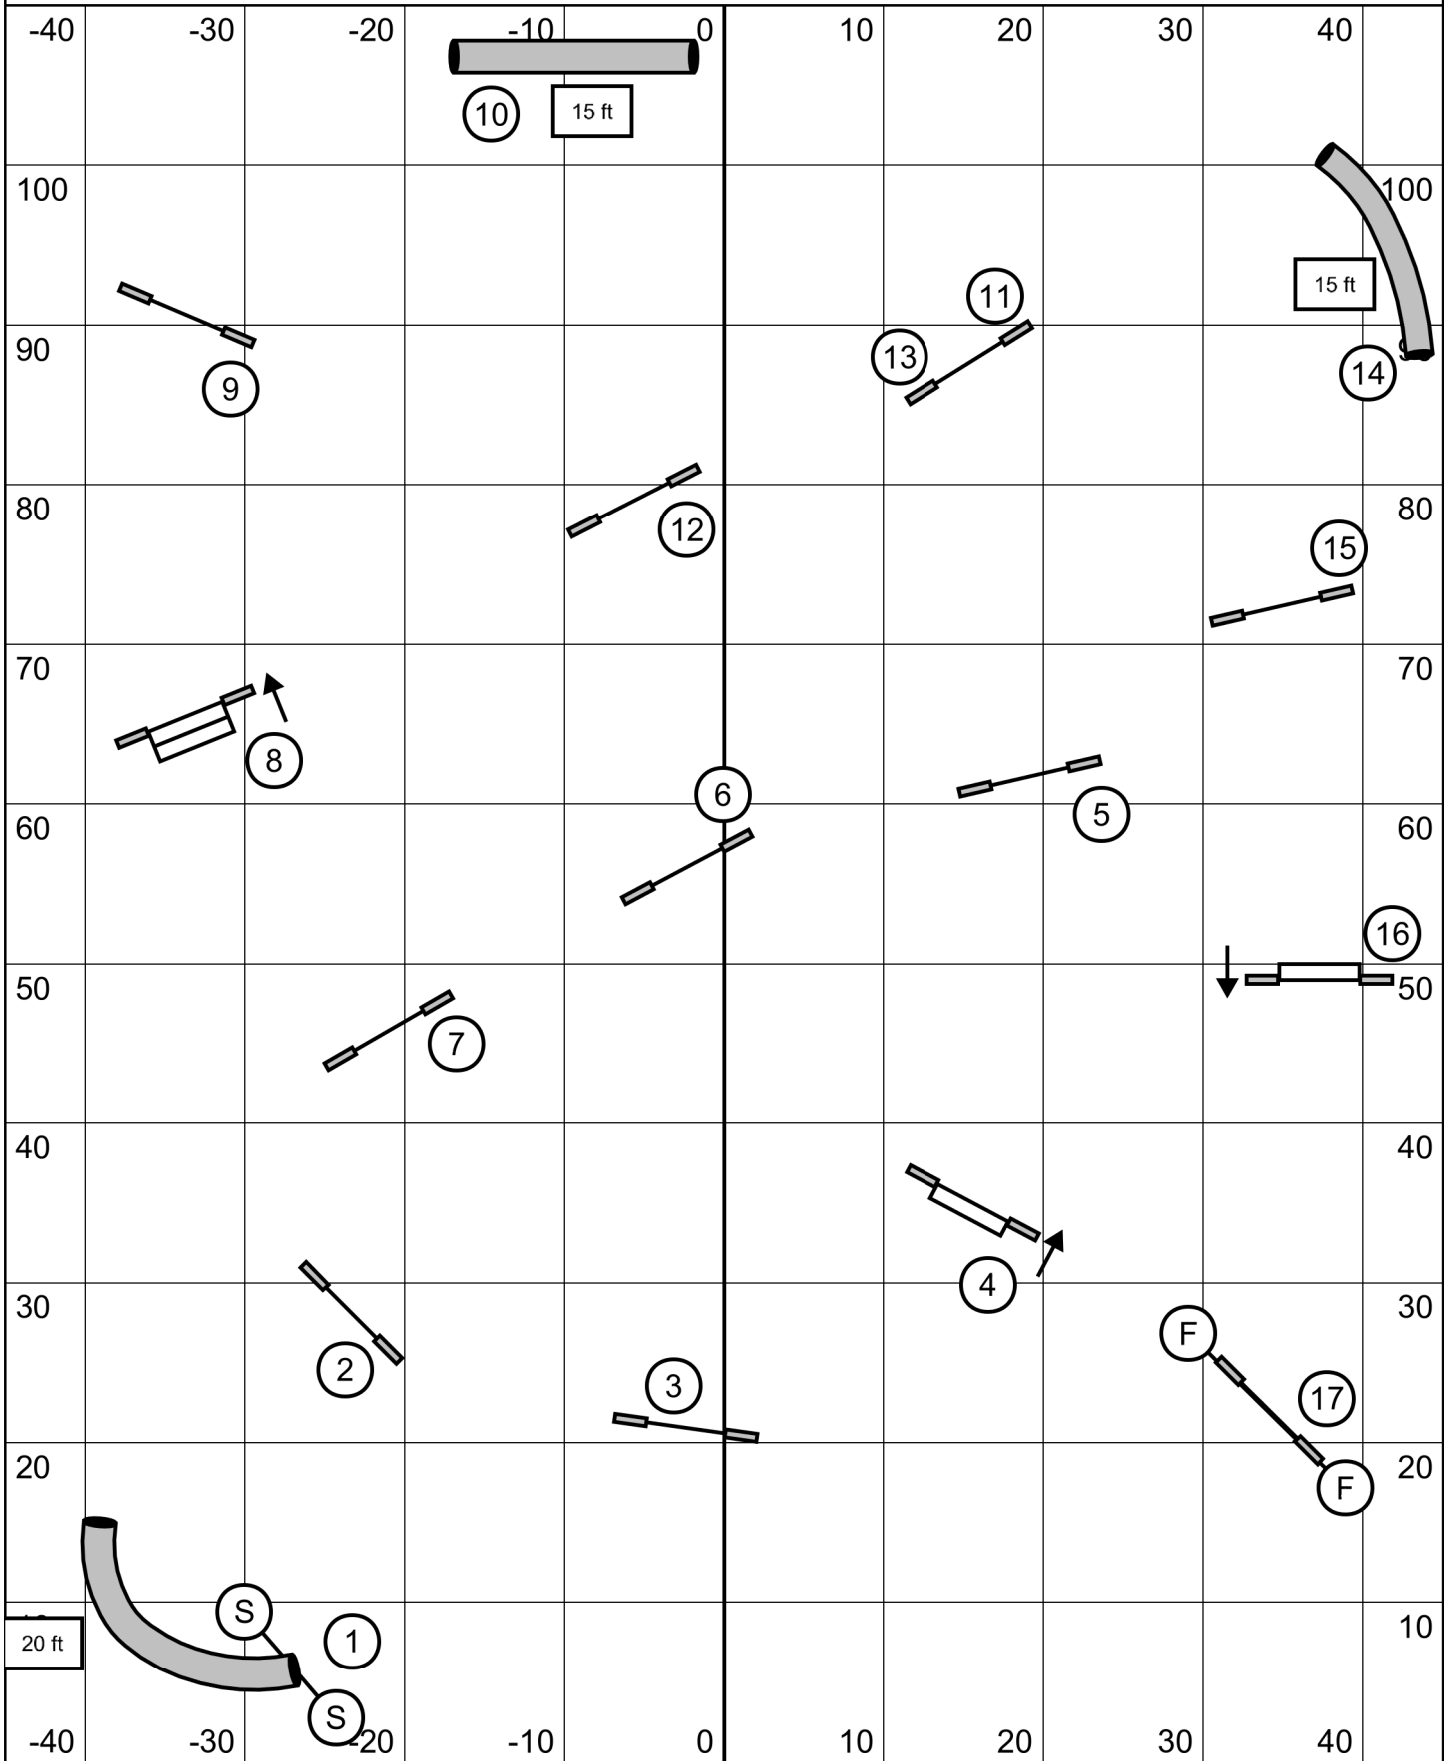

ADVANCED/P2 JUMPERS

Contact Agility

Judge: Rebecca Hill

May 14, 2023