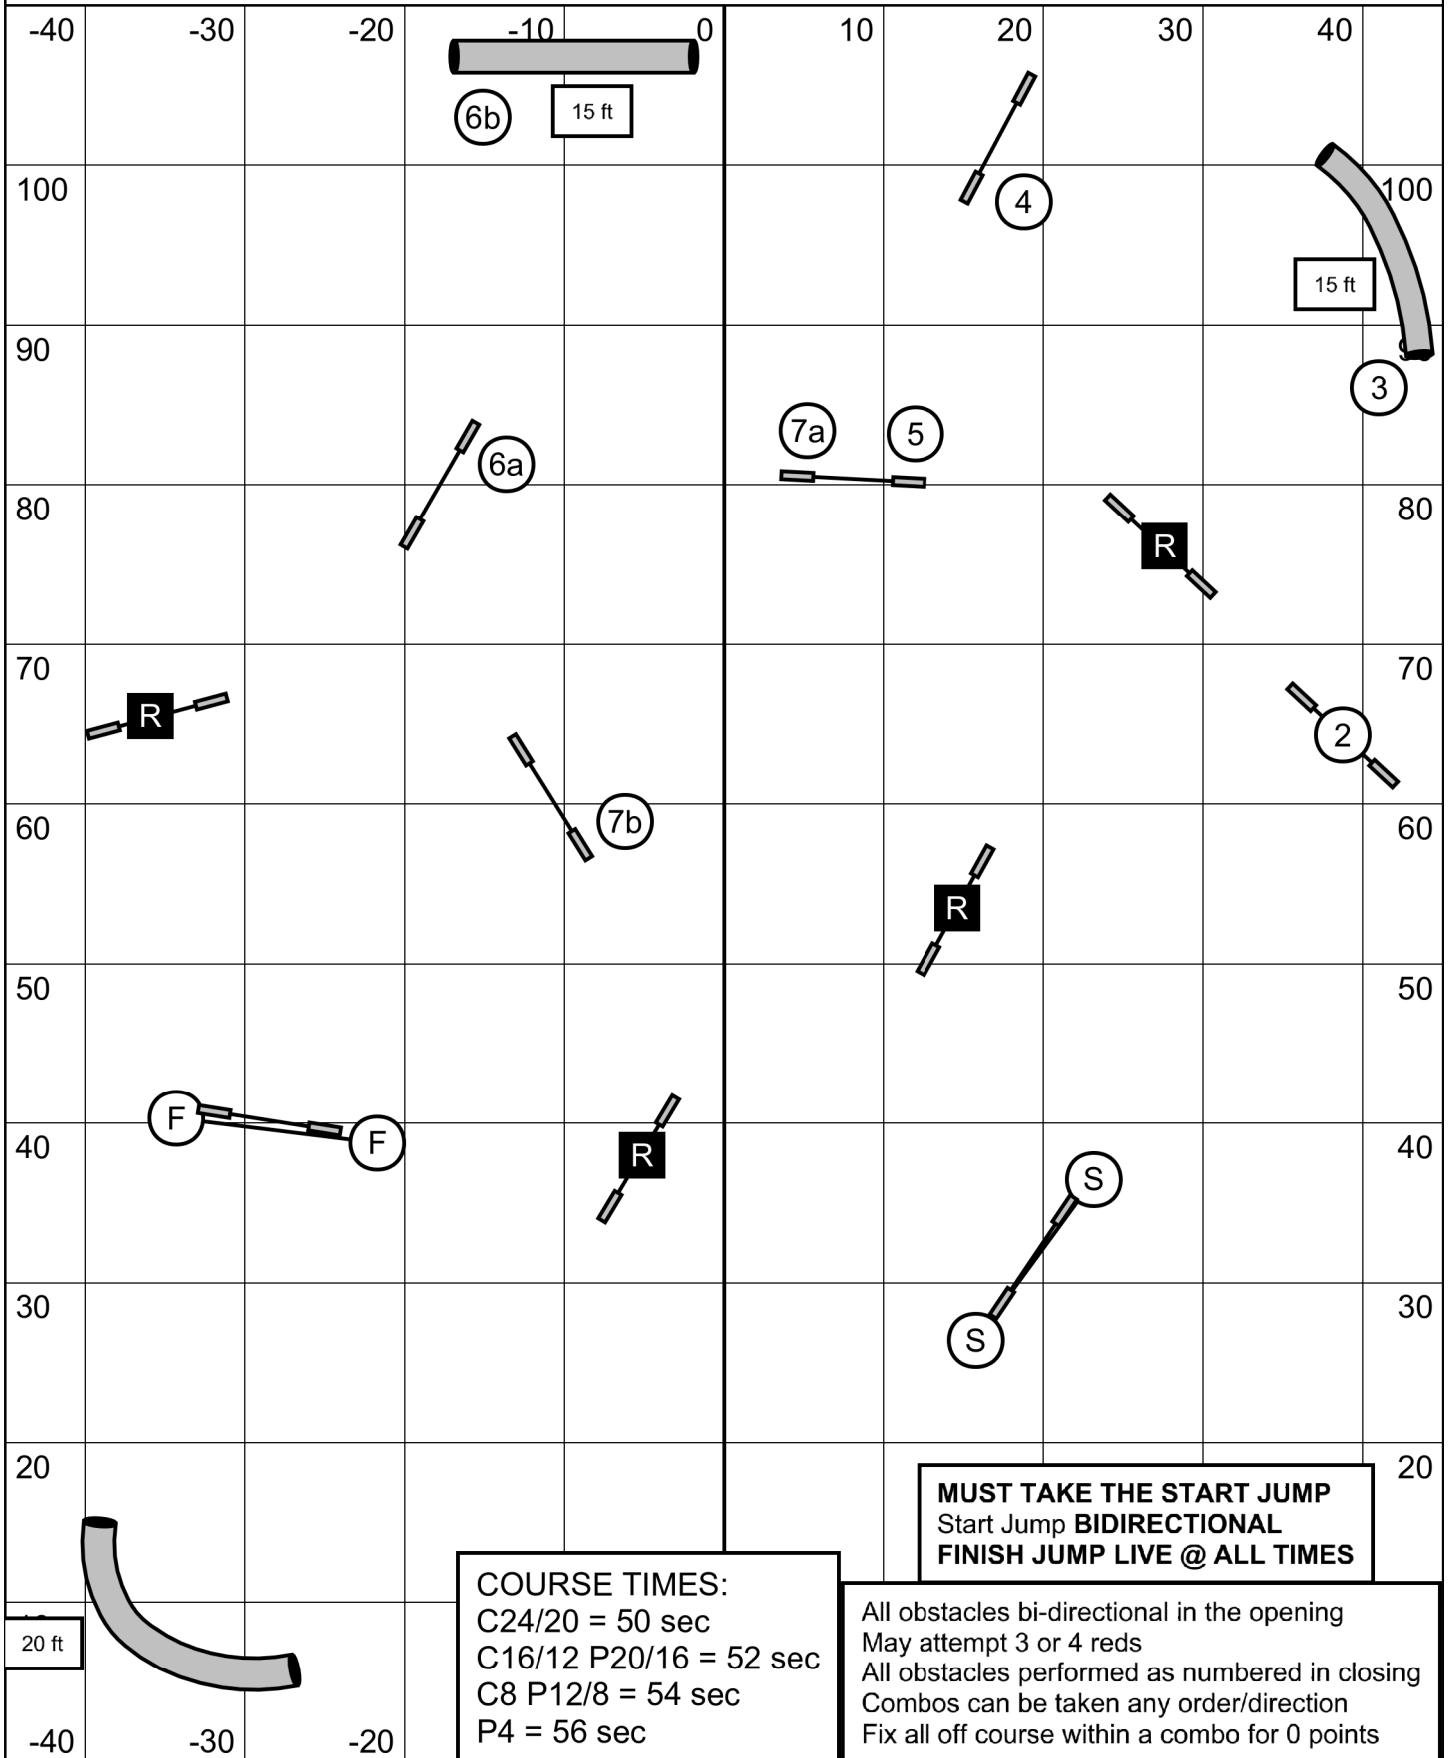

ADVANCED/P2 SNOOKER

Contact Agility

Judge: Rebecca Hill

April 14, 2023