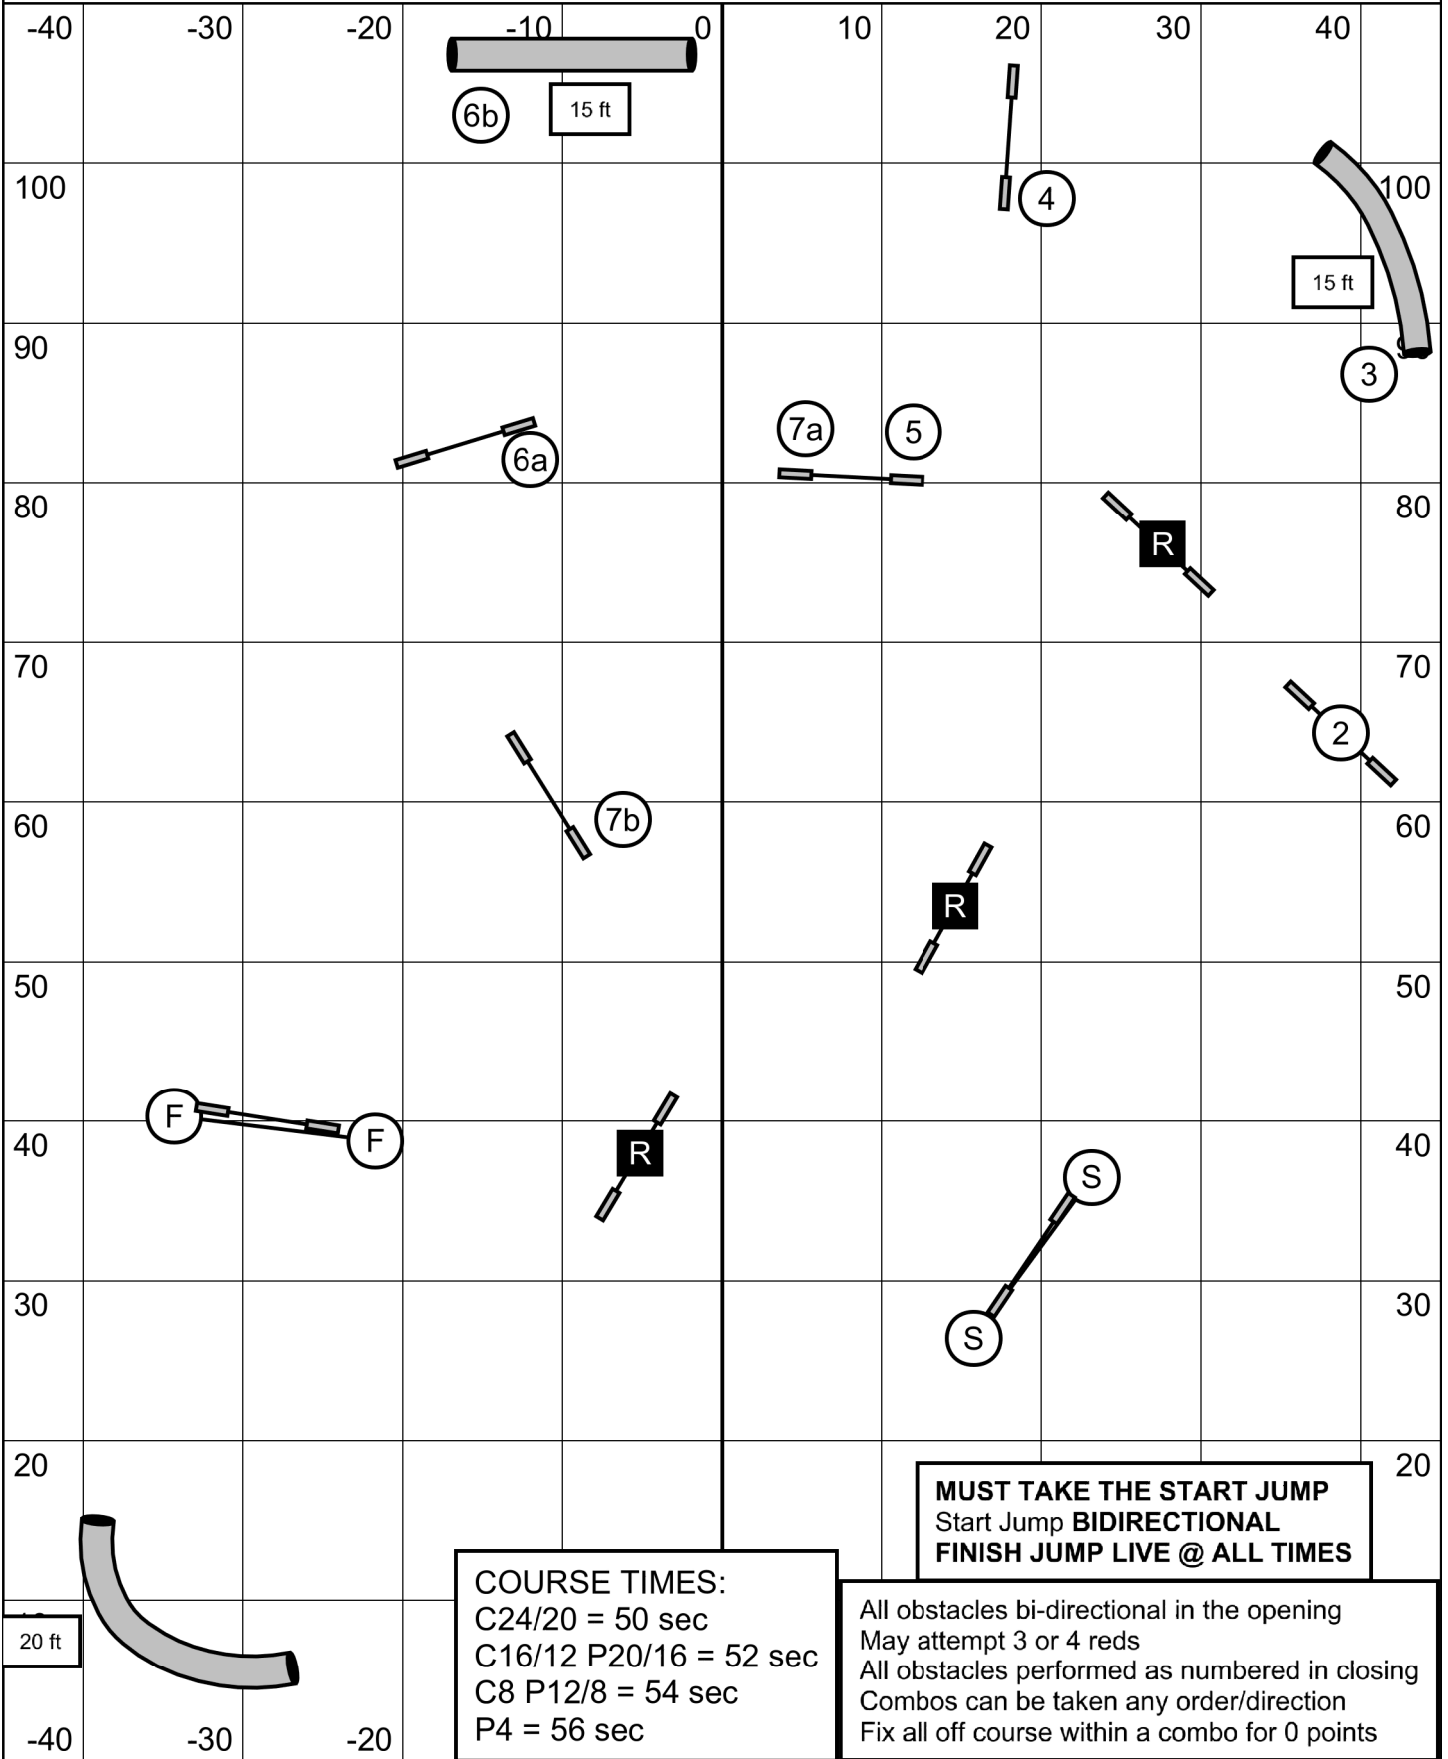

MUST TAKE THE START JUMP
 Start Jump **BIDIRECTIONAL**
FINISH JUMP LIVE @ ALL TIMES

COURSE TIMES:
 C24/20 = 50 sec
 C16/12 P20/16 = 52 sec
 C8 P12/8 = 54 sec
 P4 = 56 sec

All obstacles bi-directional in the opening
 May attempt 3 or 4 reds
 All obstacles performed as numbered in closing
 Combos can be taken any order/direction
 Fix all off course within a combo for 0 points