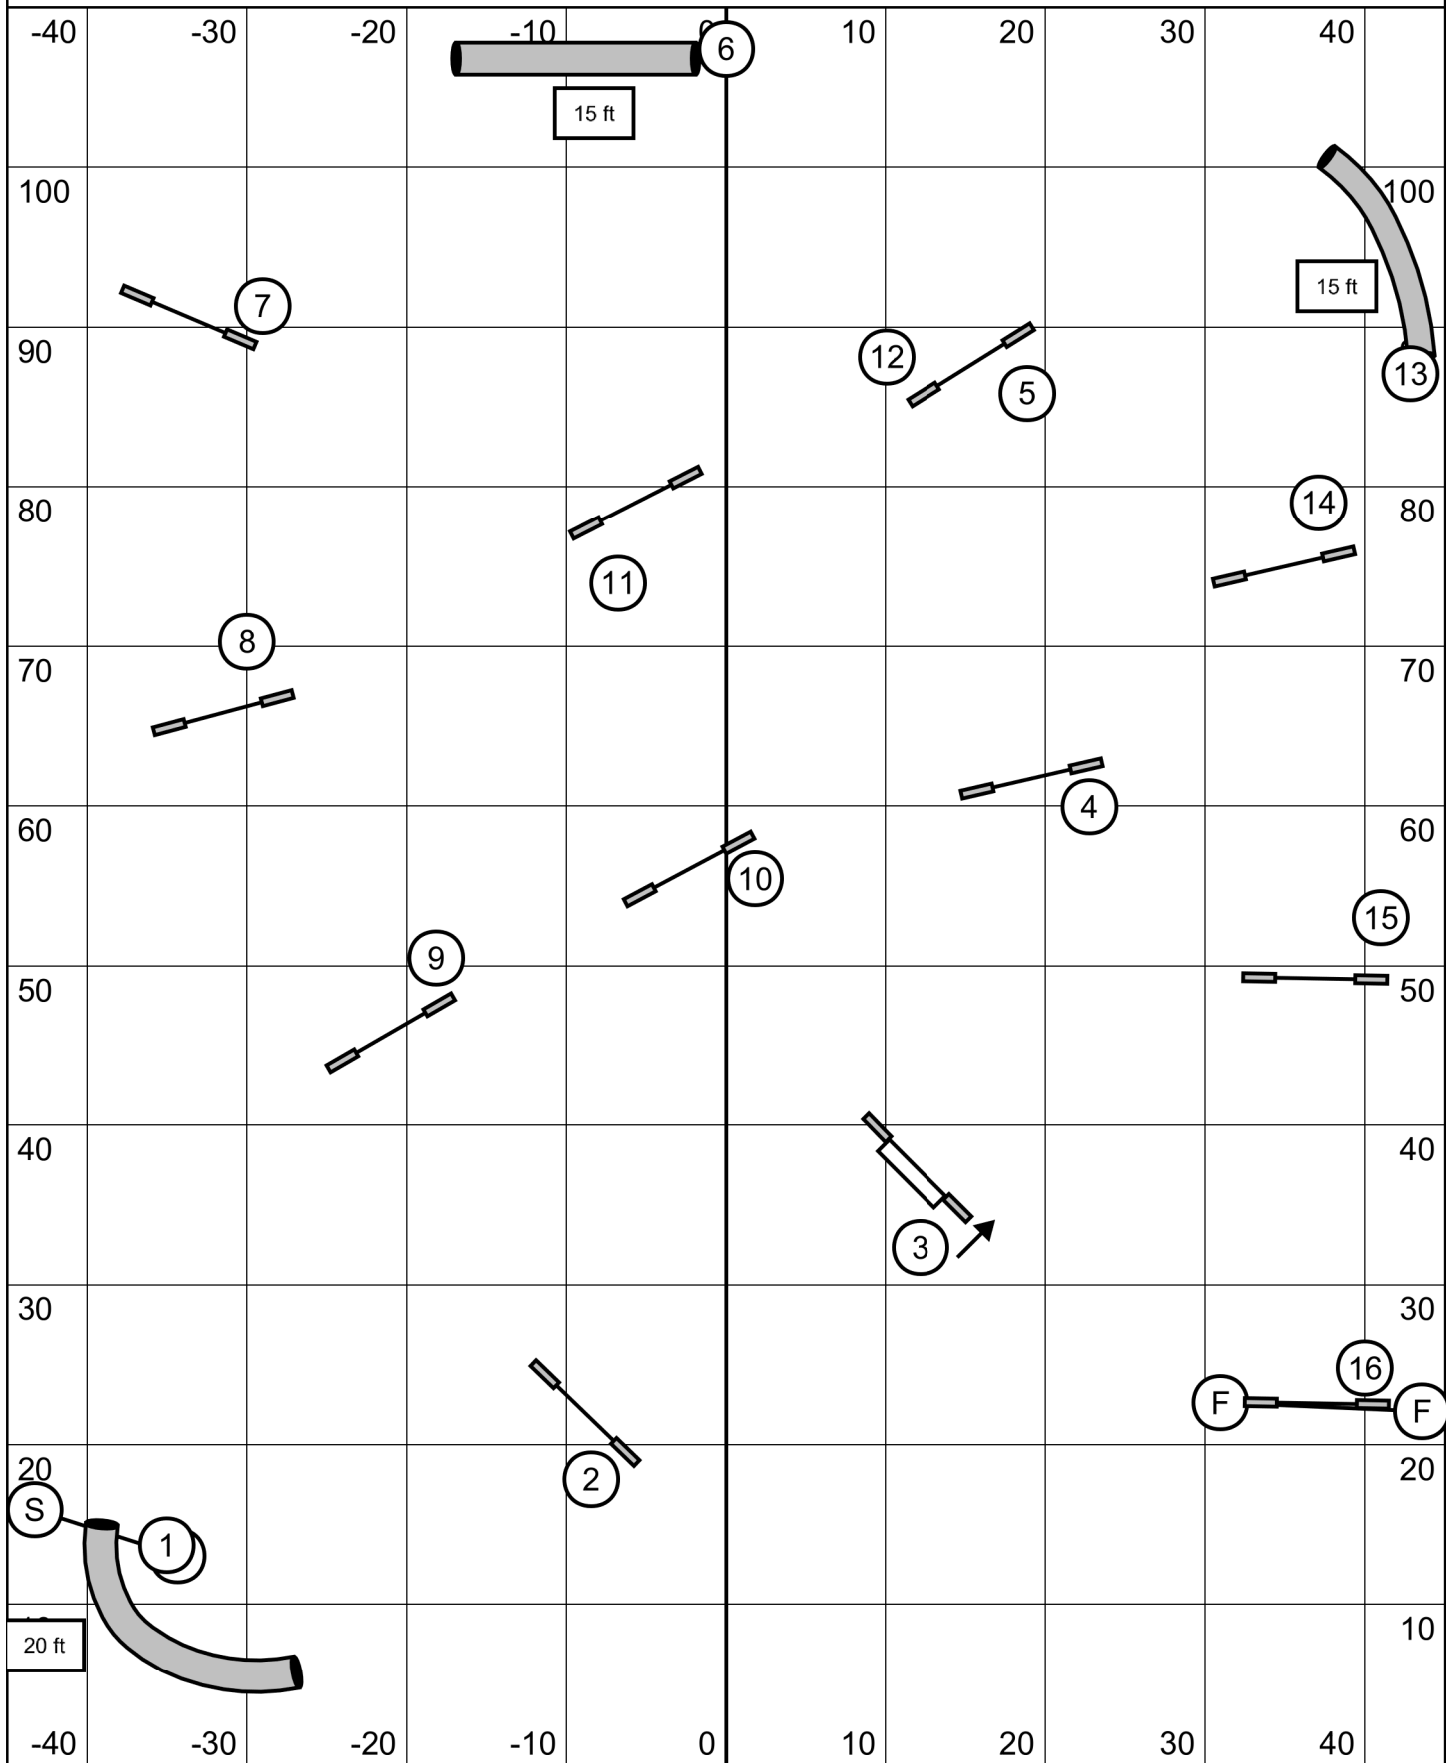

STARTERS/P1 JUMPERS

Contact Agility

Judge: Rebecca Hill

May 14, 2023