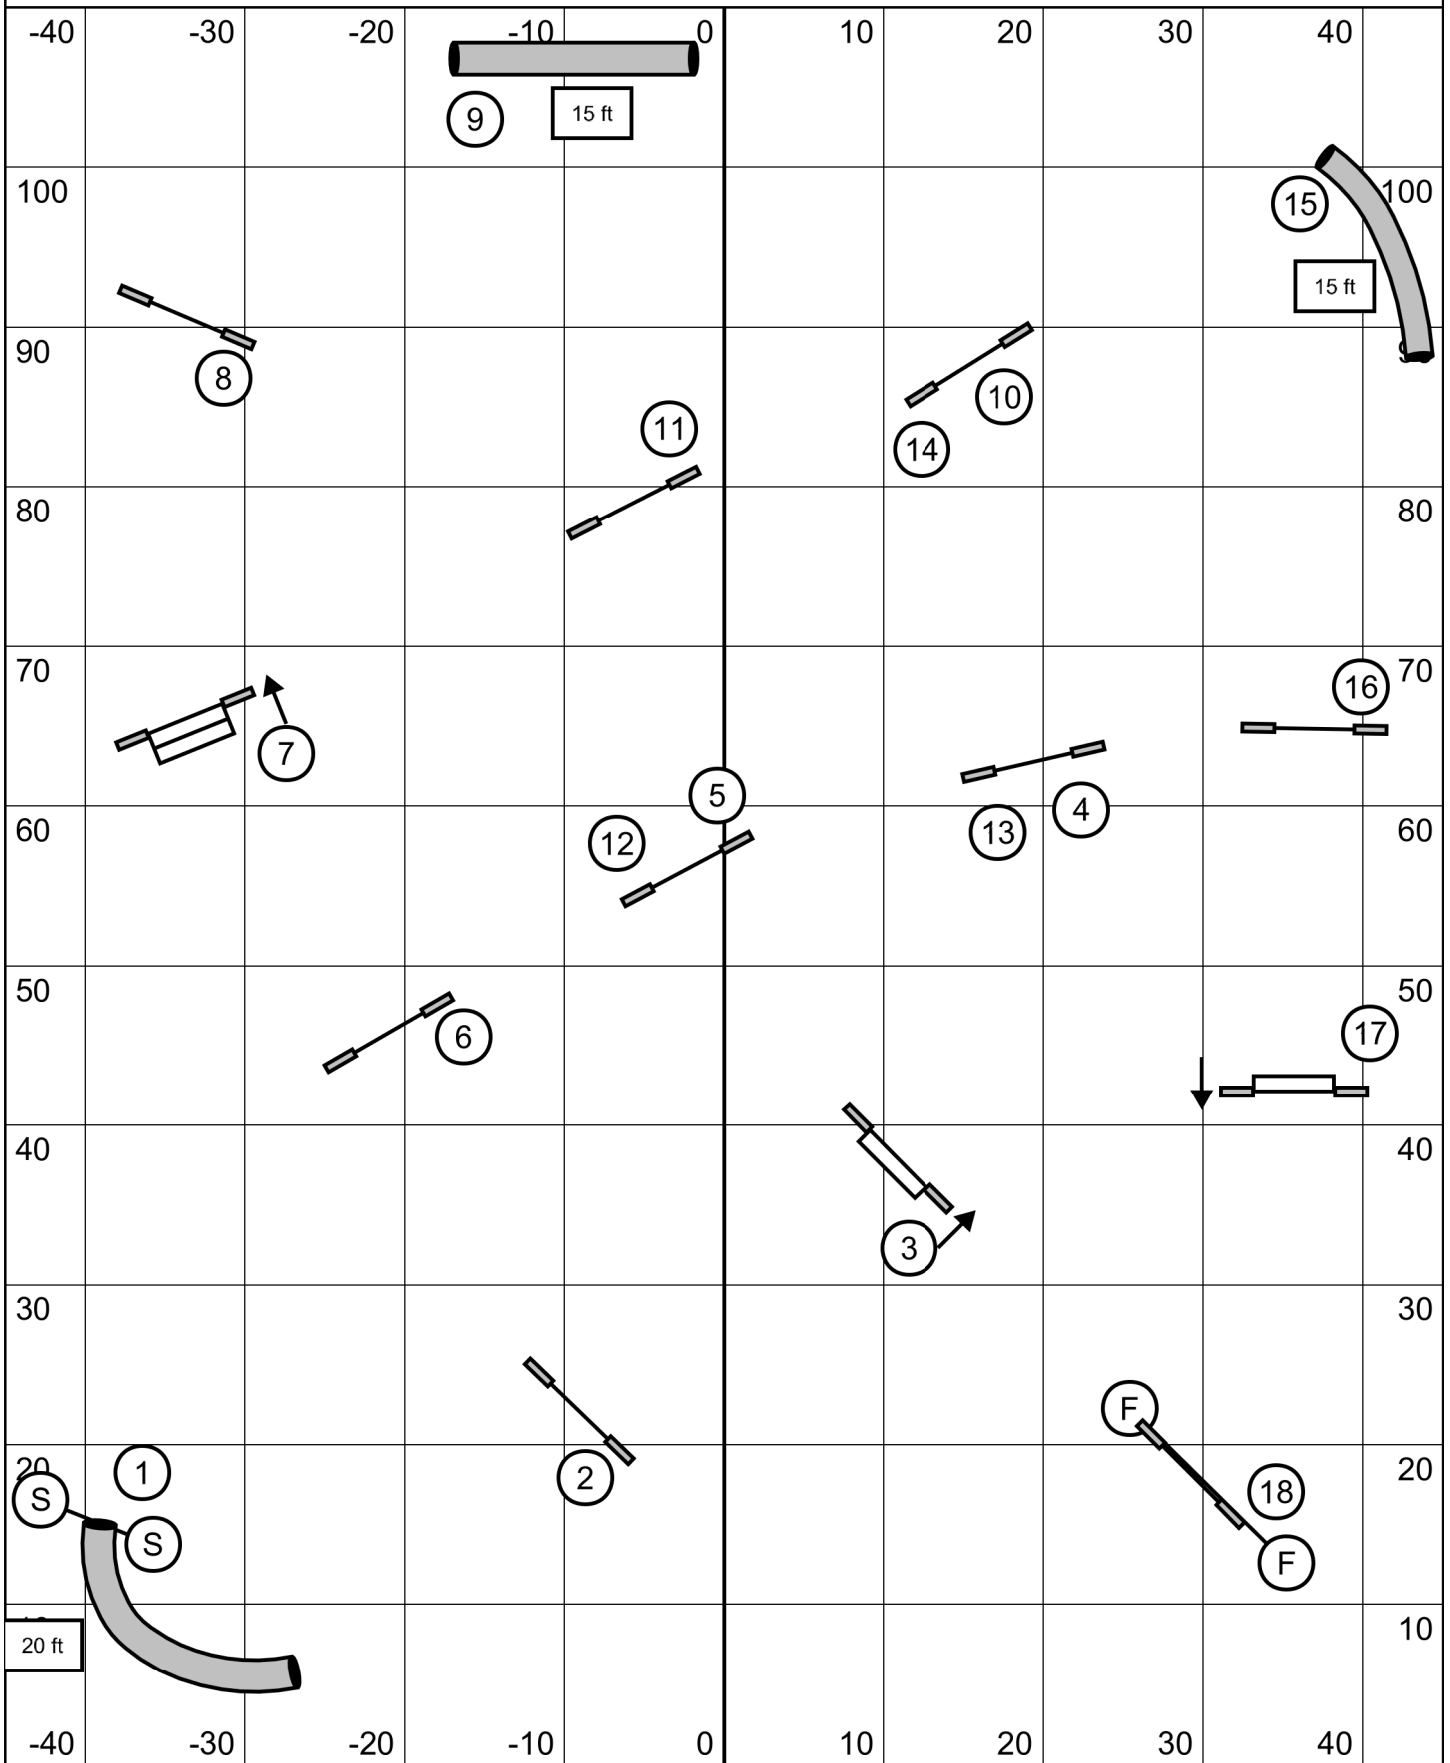

MASTERS/P3 JUMPERS

Contact Agility

Judge: Rebecca Hill

May 14, 2023