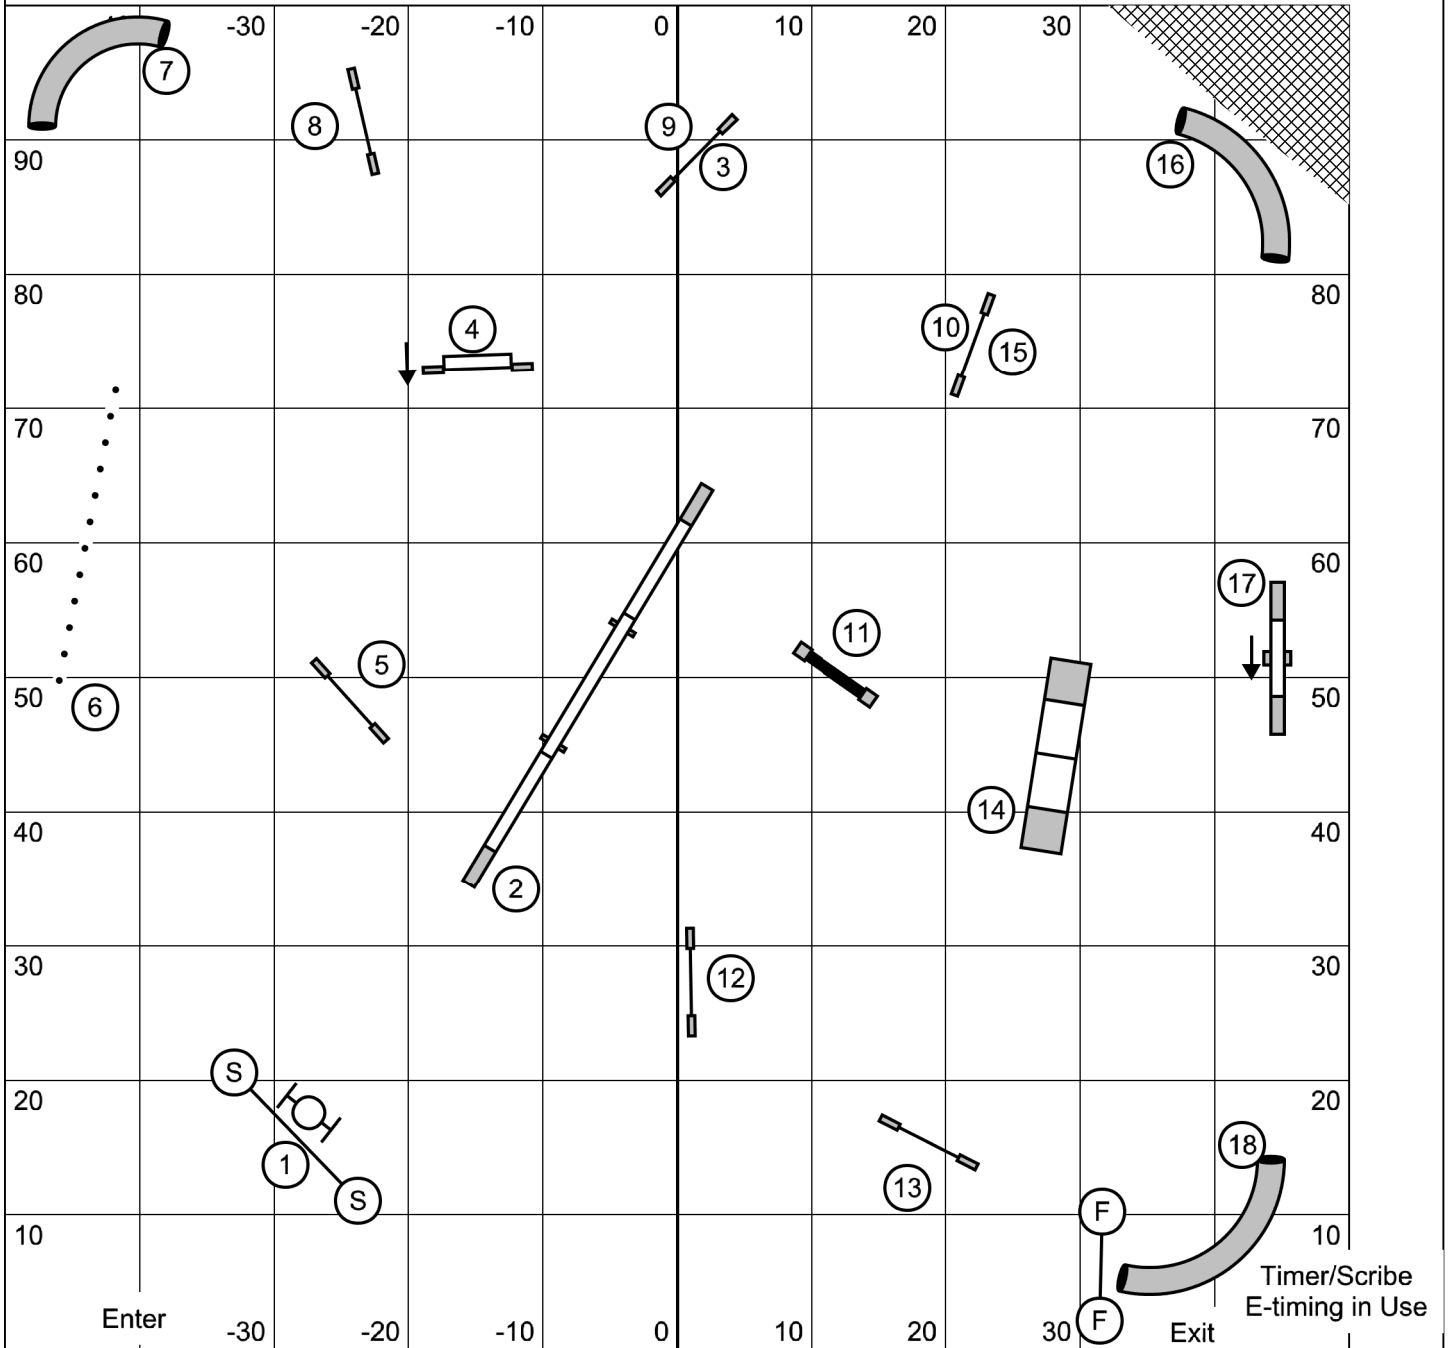

# Grand Prix Rd #1

Saturday, June 17, 2023

Keystone Agility Club - USDA  
 Mid-Atlantic Regional  
 Indoors on Sprint Turf  
 Rita Browning, judge

Timer/Scribe  
 E-timing in Use

Enter after #12

Course map is an approximation.

2-G-1

# 2-Dog/3-Dog Team Relay

Saturday, June 17, 2023

Keystone Agility Club - USDAA  
 Mid-Atlantic Regional  
 Indoors on Sprint Turf  
 Rita Browning, judge

**3-Dog team:**  
 1st --> Light circles  
 2nd --> Squares (odd height dog)  
 3rd --> Dark circles