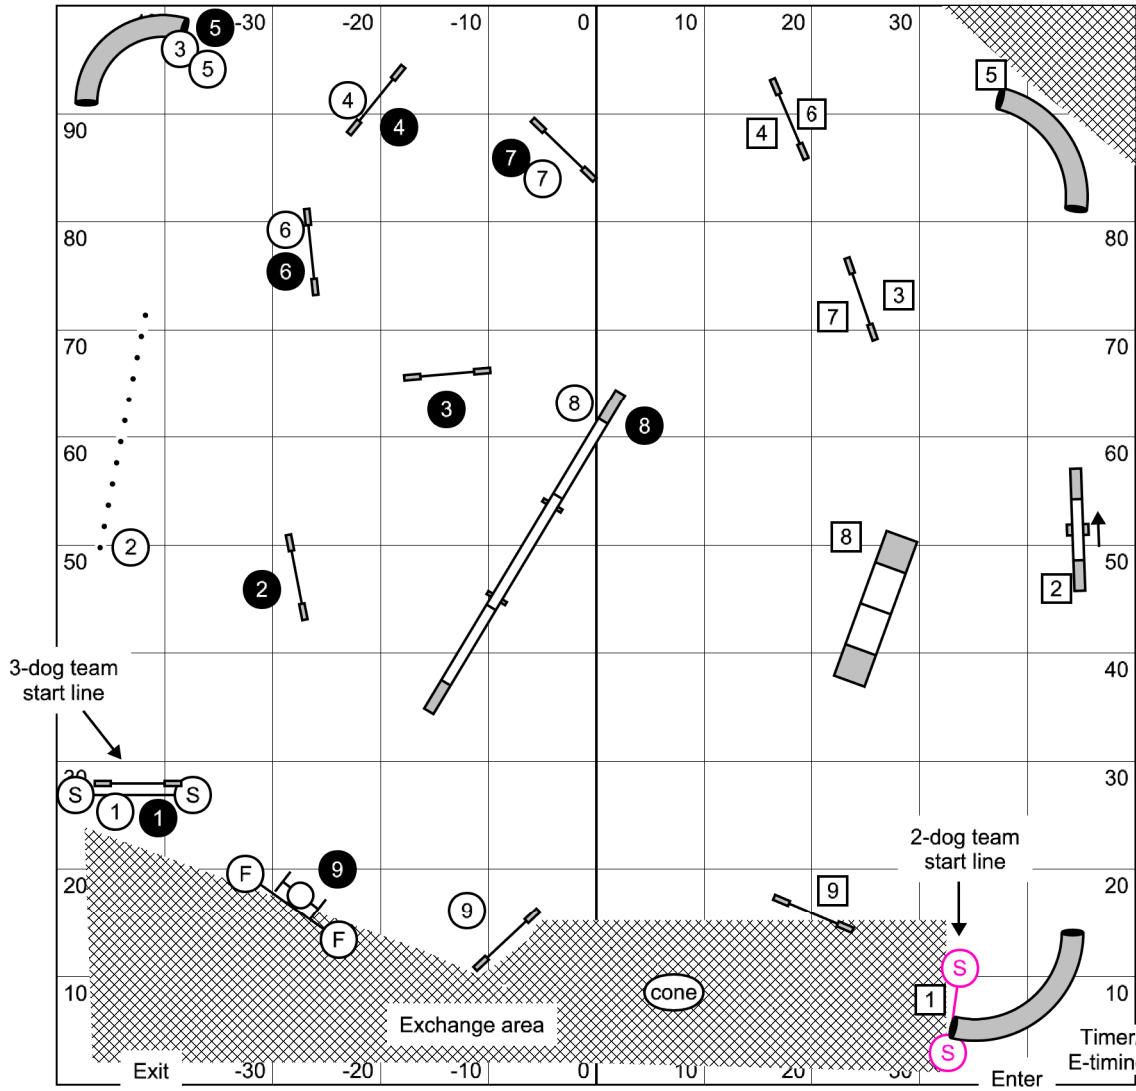

# Grand Prix Rd #1

Saturday, June 17, 2023

Keystone Agility Club - USDA  
 Mid-Atlantic Regional  
 Indoors on Sprint Turf  
 Rita Browning, judge

Timer/Scribe  
 E-timing in Use

Enter after #12

Course map is an approximation.

2-G-1

# 2-Dog/3-Dog Team Relay

Saturday, June 17, 2023

Keystone Agility Club - USDAA  
 Mid-Atlantic Regional  
 Indoors on Sprint Turf  
 Rita Browning, judge

**3-Dog team:**  
 1st --> Light circles  
 2nd --> Squares (odd height dog)  
 3rd --> Dark circles

\*\*\*\*\*

Teammates remain in exchange area while not on course - lead out ok. Next team may begin when the dog exits the final obstacle (all 4 paws) **and** handler touches cone in exchange area. (Teammates not on course can relocate cone.)