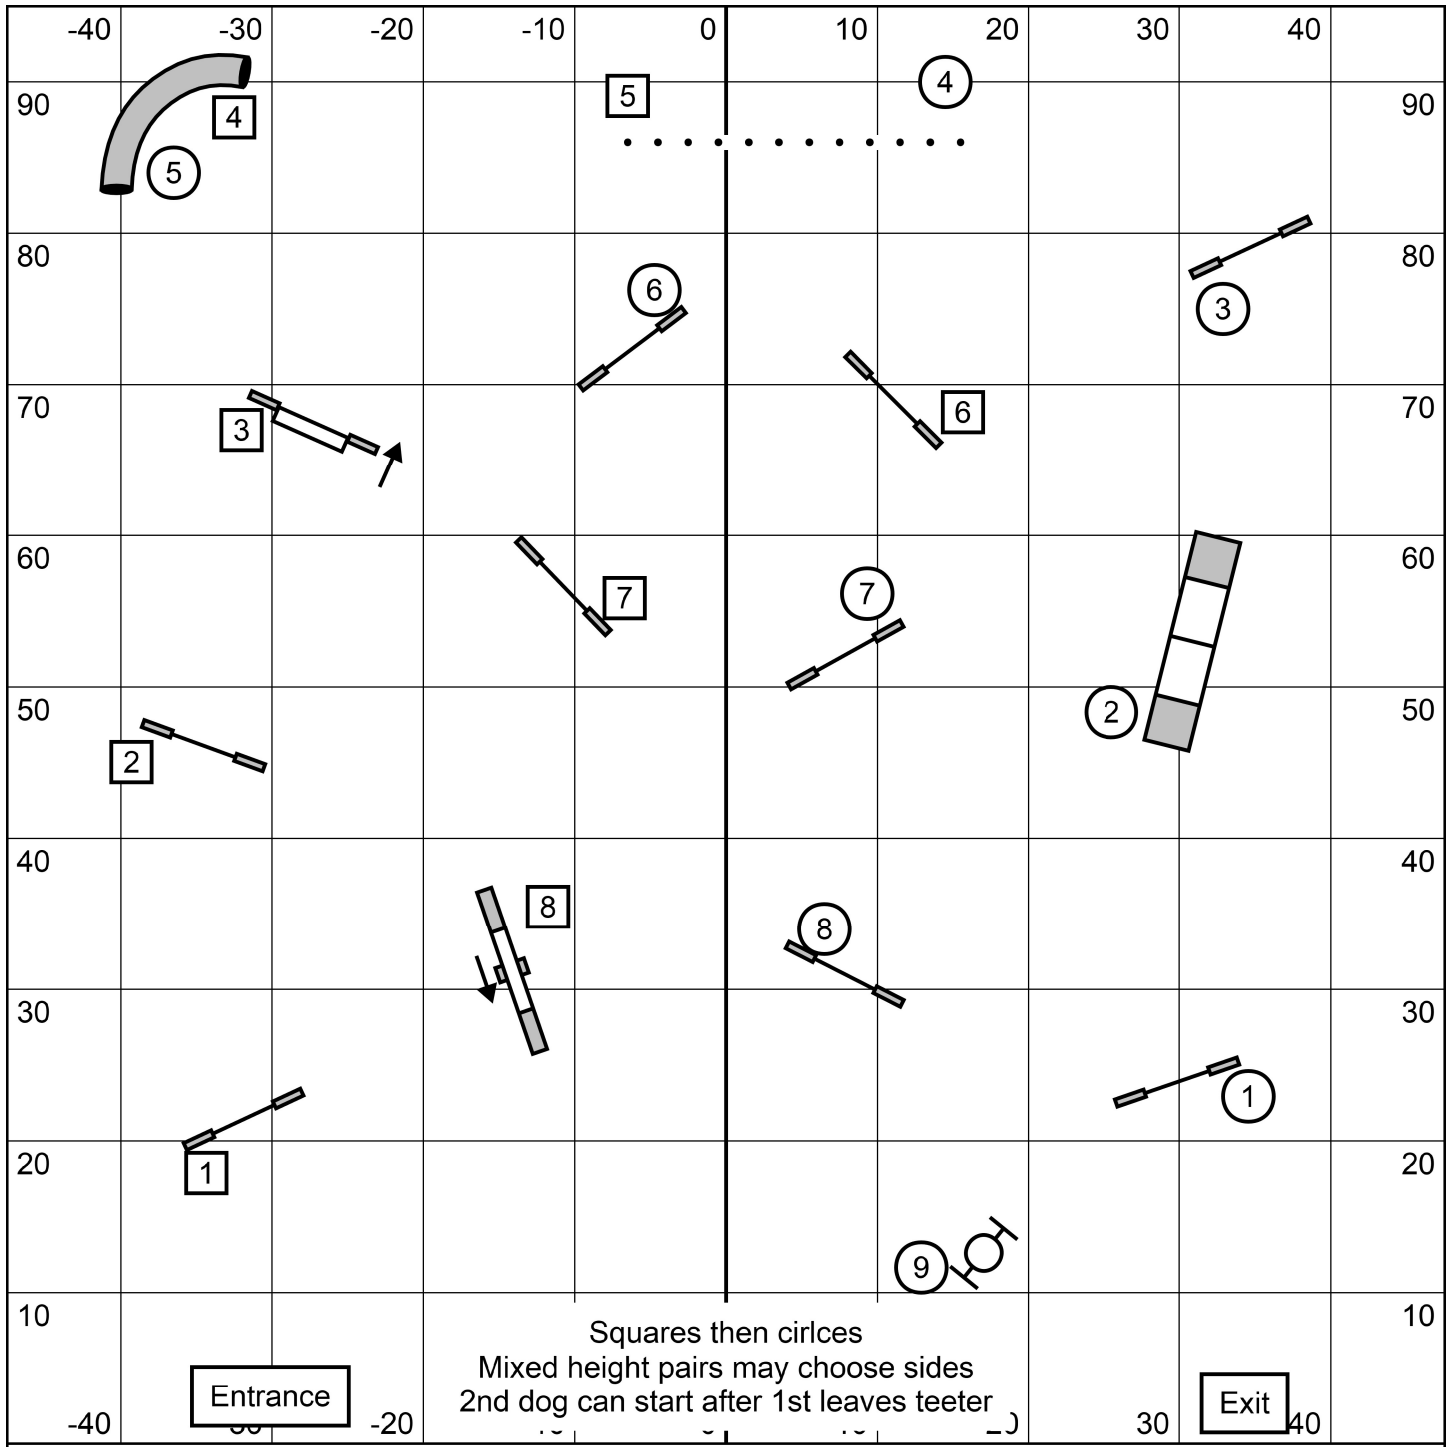

Combined Ch/P Pairs
Keystone USDAA
Barto, PA
Course Designer: Blake Rivas
Saturday September 9, 2023