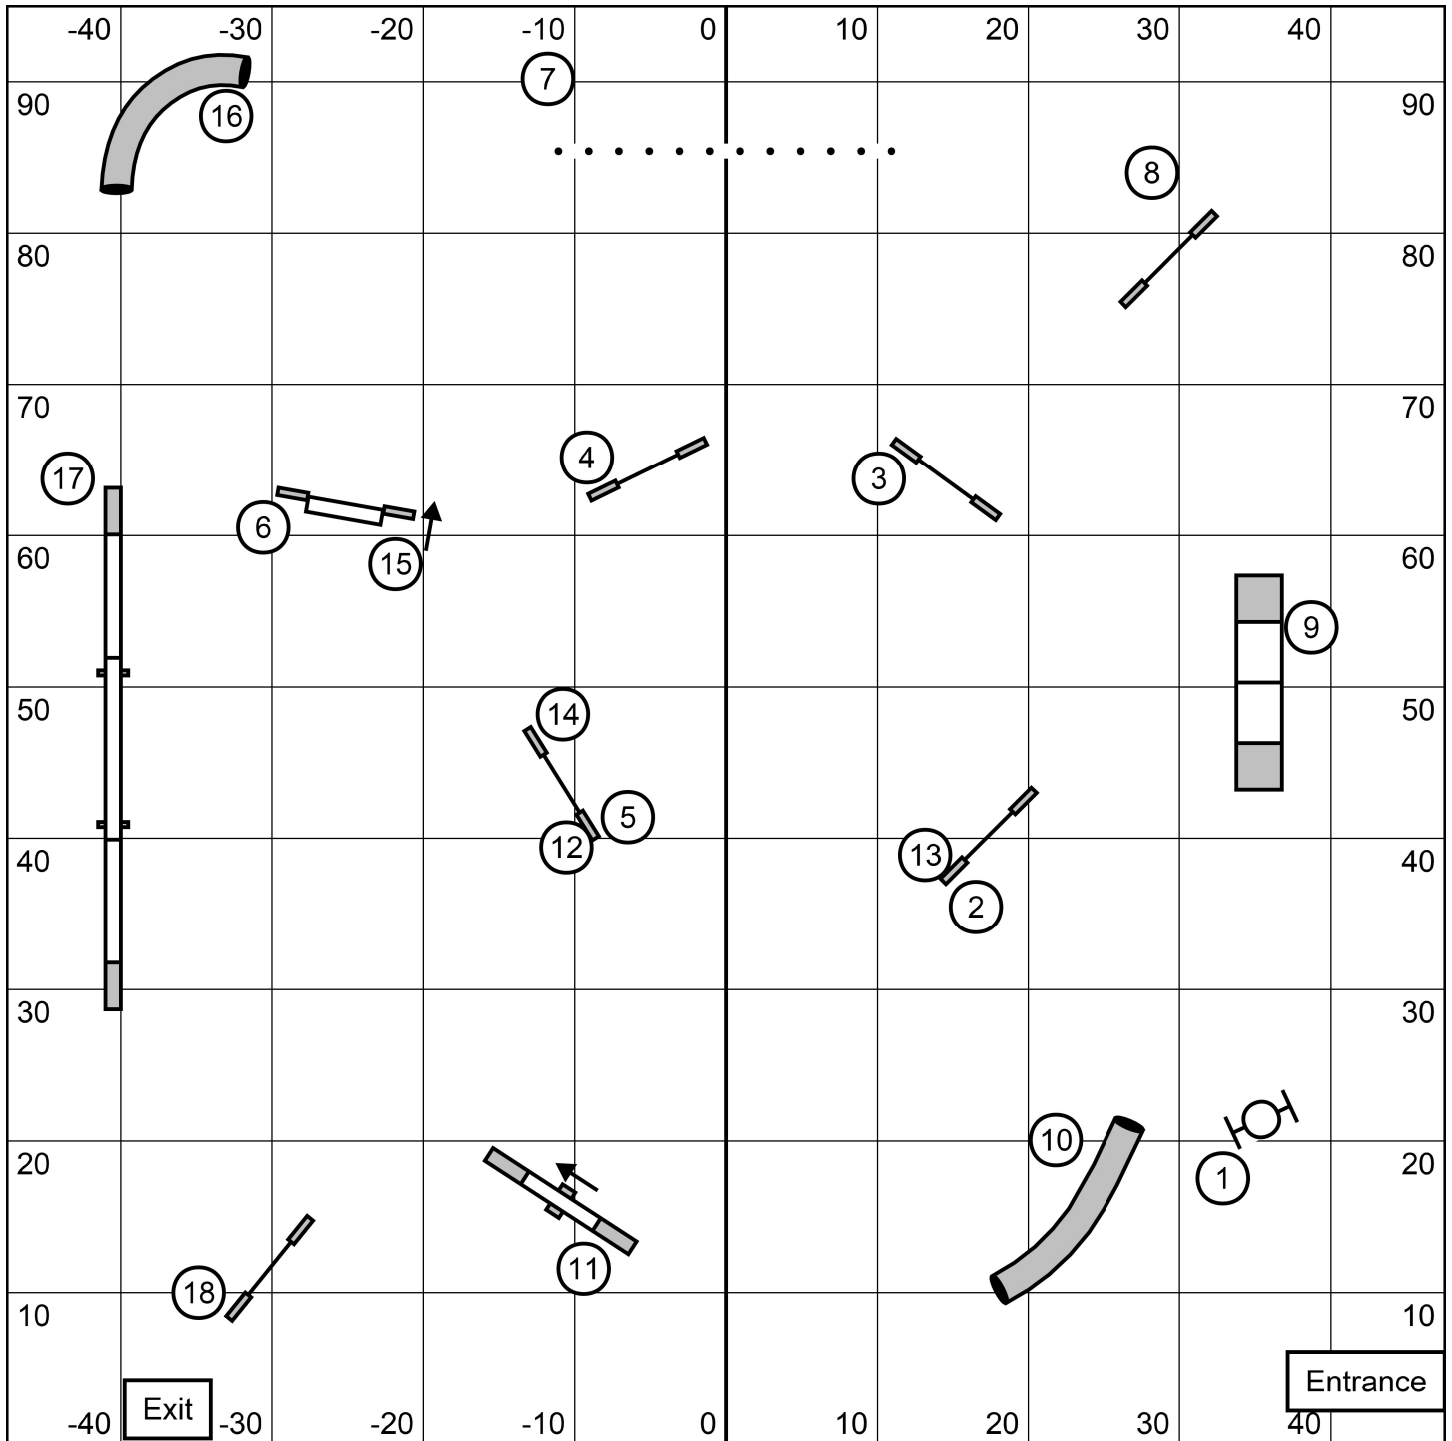

Closing:
 20s: 15s
 16: 16s
 12: 17s
 8: 18s
 Perf: +2s

Masters/P3 Gamblers
 Keystone USDAA
 Barto, PA
 Course Designer: Blake Rivas
 Saturday September 9, 2023

Indoors on turf
 Course maps are
 an approximation

Closing:
 20s: 15s
 16: 16s
 12: 17s
 8: 18s
 Perf: +2s

Starters/P1/Intro Gamblers
 Keystone USDAA
 Barto, PA
 Course Designer: Blake Rivas
 Saturday September 9, 2023

Indoors on turf
 Course maps are
 an approximation

Course maps are an approximation

Masters/P3 Standard
 Keystone USDAA
 Barto, PA
 Course Designer: Blake Rivas
 Saturday September 9, 2023

Indoors on turf

Course maps are an approximation

Advanced/P2 Standard
 Keystone USDAA
 Barto, PA
 Course Designer: Blake Rivas
 Saturday September 9, 2023

Indoors on turf

Course maps are an approximation

Starters/P1/Intro Standard
 Keystone USDAA
 Barto, PA
 Course Designer: Blake Rivas
 Saturday September 9, 2023

Indoors on turf

Course maps are an approximation