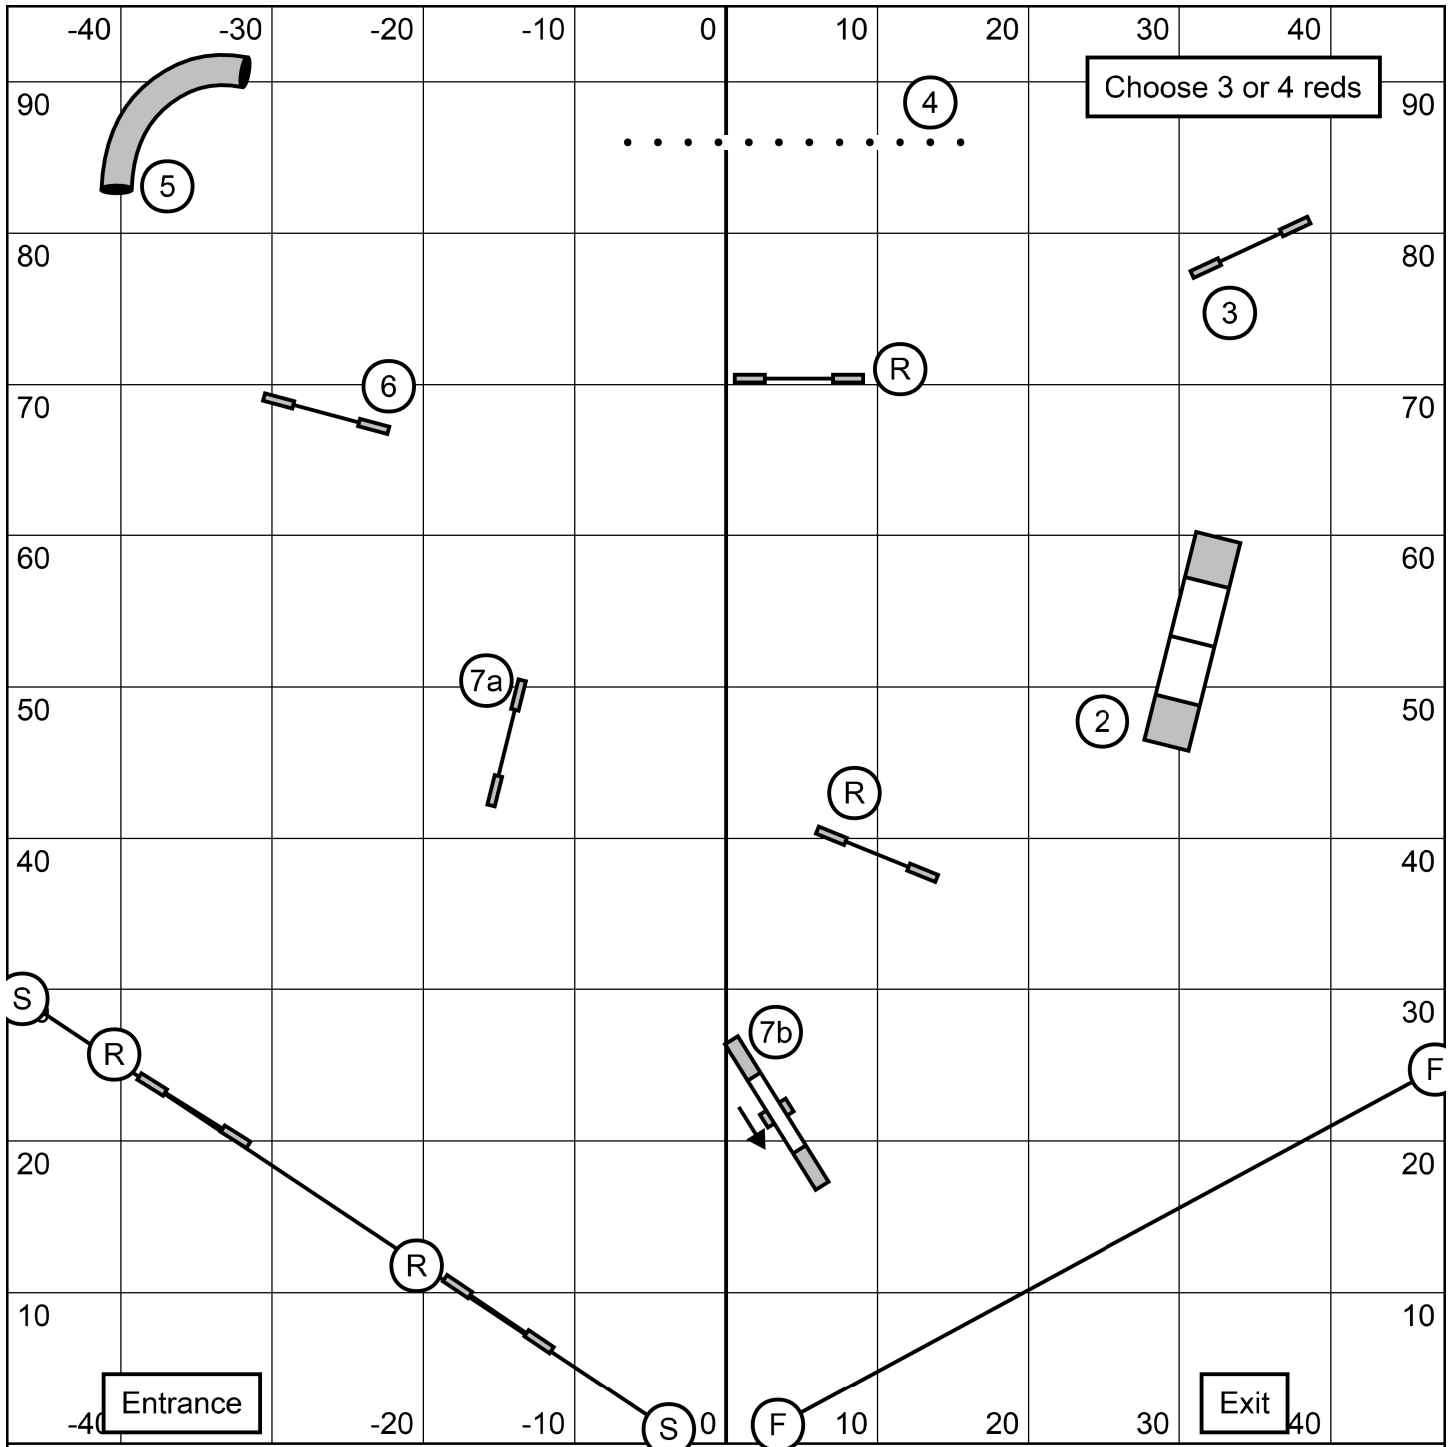

In opening all bi/multidirectional,
 except #7 as numbered
 In closing, #2 as numbered

20/24: 50s
 12/16: 52s
 8: 54s
 Perf +2

Advanced/P2 Snooker
 Keystone USDAA
 Barto, PA
 Course Designer: Blake Rivas
 Saturday September 9, 2023

In opening all bi/multidirectional,
 except #7 as numbered
 In closing, #2 as numbered

20/24: 50s
 12/16: 52s
 8: 54s
 Perf +2

Starters/P1 Snooker
 Keystone USDAA
 Barto, PA
 Course Designer: Blake Rivas
 Saturday September 9, 2023