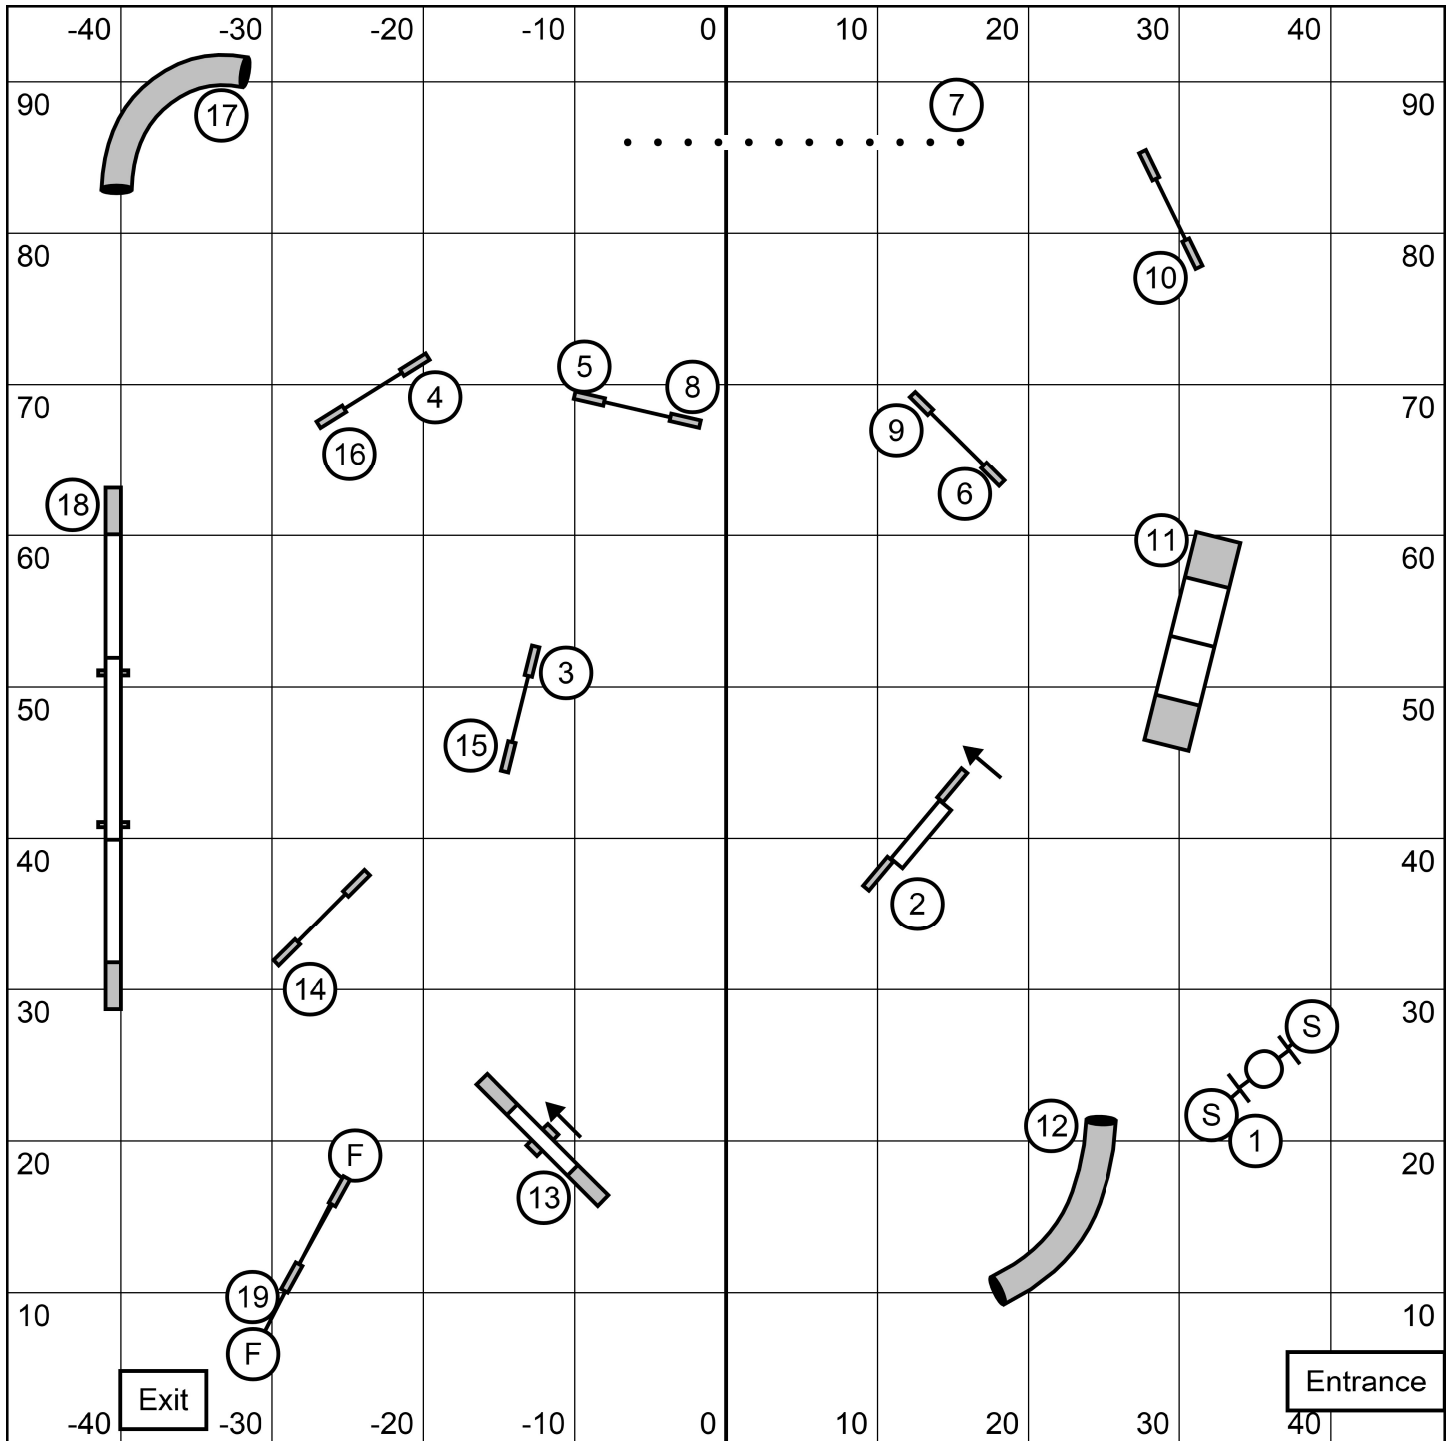

Course maps are an approximation

Masters/P3 Standard
 Keystone USDAA
 Barto, PA
 Course Designer: Blake Rivas
 Saturday September 9, 2023

Indoors on turf

Course maps are an approximation

Advanced/P2 Standard
 Keystone USDAA
 Barto, PA
 Course Designer: Blake Rivas
 Saturday September 9, 2023

Indoors on turf

Course maps are an approximation

Starters/P1/Intro Standard
 Keystone USDAA
 Barto, PA
 Course Designer: Blake Rivas
 Saturday September 9, 2023

Indoors on turf

Course maps are an approximation