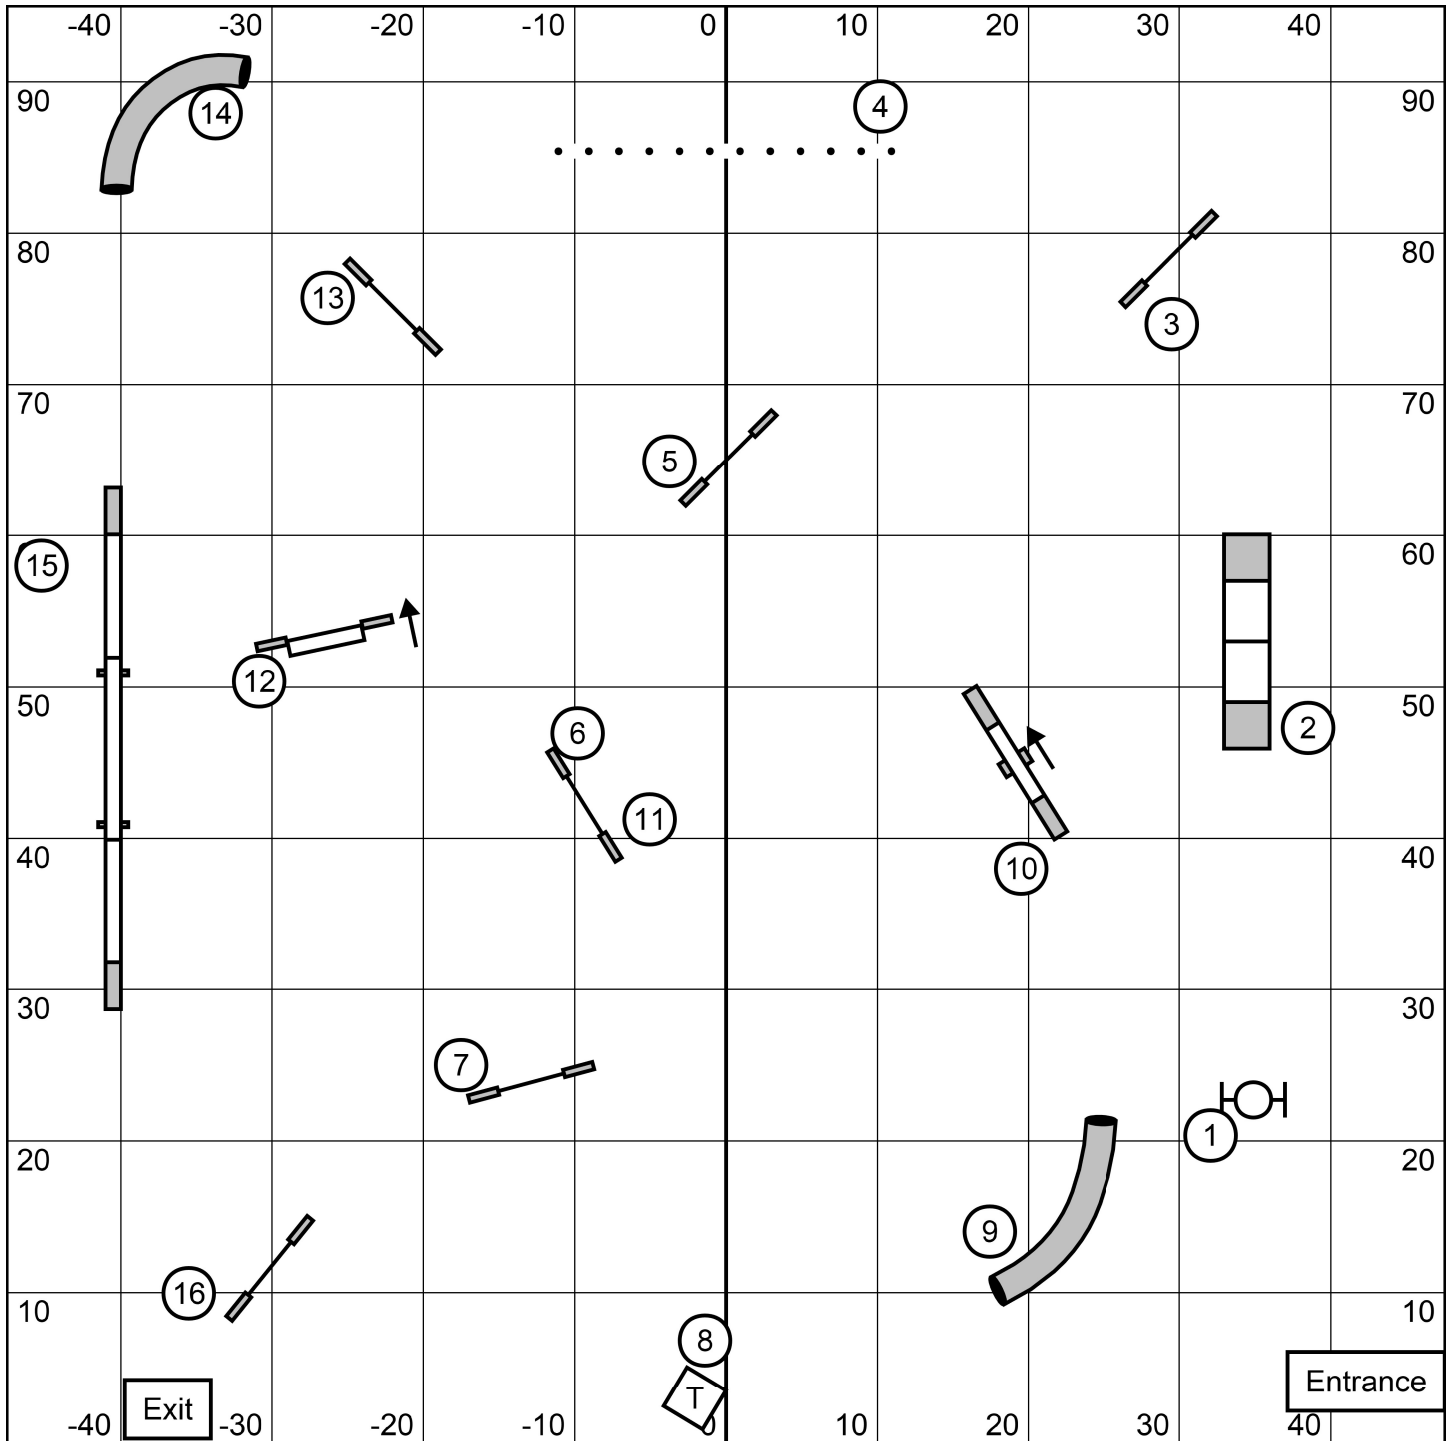

Closing:
 20s: 15s
 16: 16s
 12: 17s
 8: 18s
 Perf: +2s

Starters/P1/Intro Gamblers
 Keystone USDAA
 Barto, PA
 Course Designer: Blake Rivas
 Saturday September 9, 2023

Indoors on turf
 Course maps are
 an approximation

Course maps are an approximation

Masters/P3 Standard
 Keystone USDAA
 Barto, PA
 Course Designer: Blake Rivas
 Saturday September 9, 2023

Indoors on turf

Course maps are an approximation

Advanced/P2 Standard
 Keystone USDAA
 Barto, PA
 Course Designer: Blake Rivas
 Saturday September 9, 2023

Indoors on turf

Course maps are an approximation

Starters/P1/Intro Standard
 Keystone USDAA
 Barto, PA
 Course Designer: Blake Rivas
 Saturday September 9, 2023

Indoors on turf

Course maps are an approximation