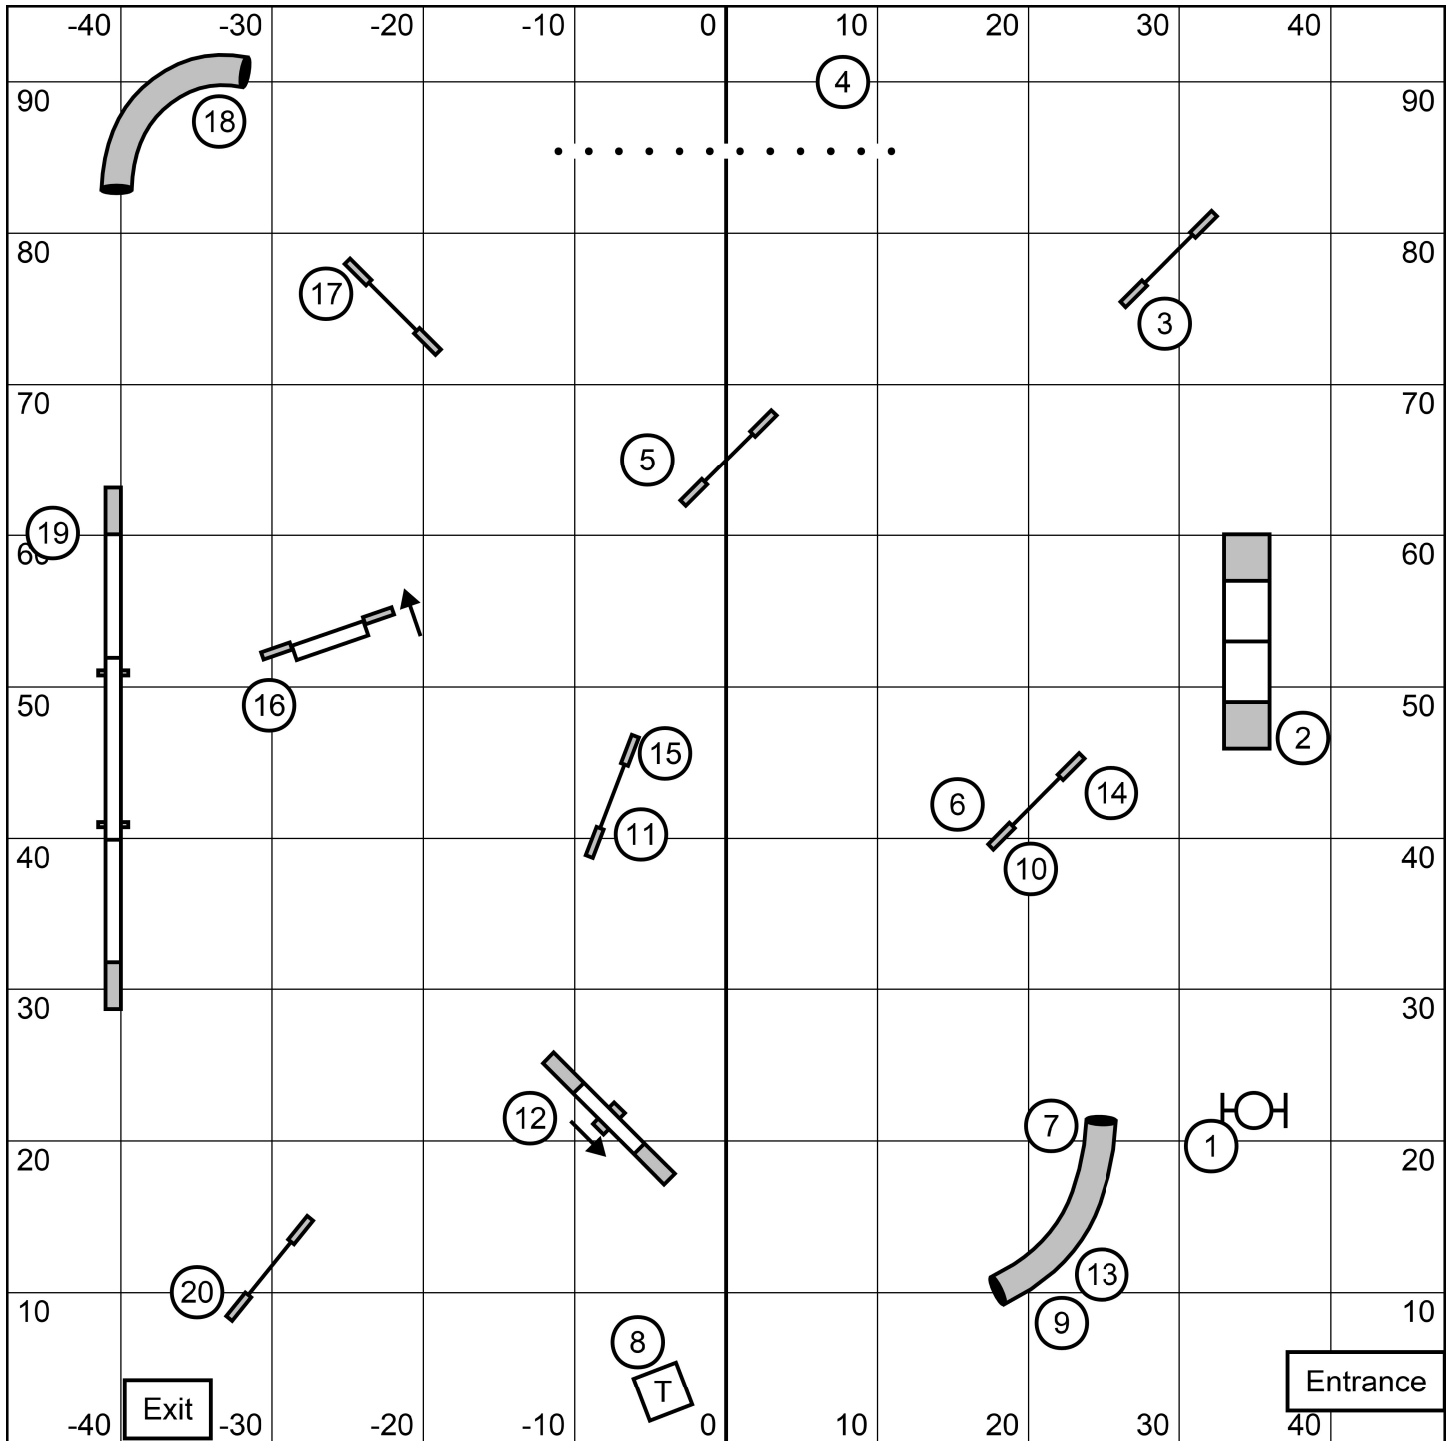

Closing:
 20s: 15s
 16: 16s
 12: 17s
 8: 18s
 Perf: +2s

Masters/P3 Gamblers
 Keystone USDAA
 Barto, PA
 Course Designer: Blake Rivas
 Saturday September 9, 2023

Indoors on turf
 Course maps are
 an approximation

Closing:
 20s: 15s
 16: 16s
 12: 17s
 8: 18s
 Perf: +2s

Starters/P1/Intro Gamblers
 Keystone USDAA
 Barto, PA
 Course Designer: Blake Rivas
 Saturday September 9, 2023

Indoors on turf
 Course maps are
 an approximation

Course maps are an approximation

Masters/P3 Standard
 Keystone USDAA
 Barto, PA
 Course Designer: Blake Rivas
 Saturday September 9, 2023

Indoors on turf

Course maps are an approximation

Advanced/P2 Standard
 Keystone USDAA
 Barto, PA
 Course Designer: Blake Rivas
 Saturday September 9, 2023

Indoors on turf

Course maps are an approximation

Starters/P1/Intro Standard
 Keystone USDAA
 Barto, PA
 Course Designer: Blake Rivas
 Saturday September 9, 2023

Indoors on turf

Course maps are an approximation