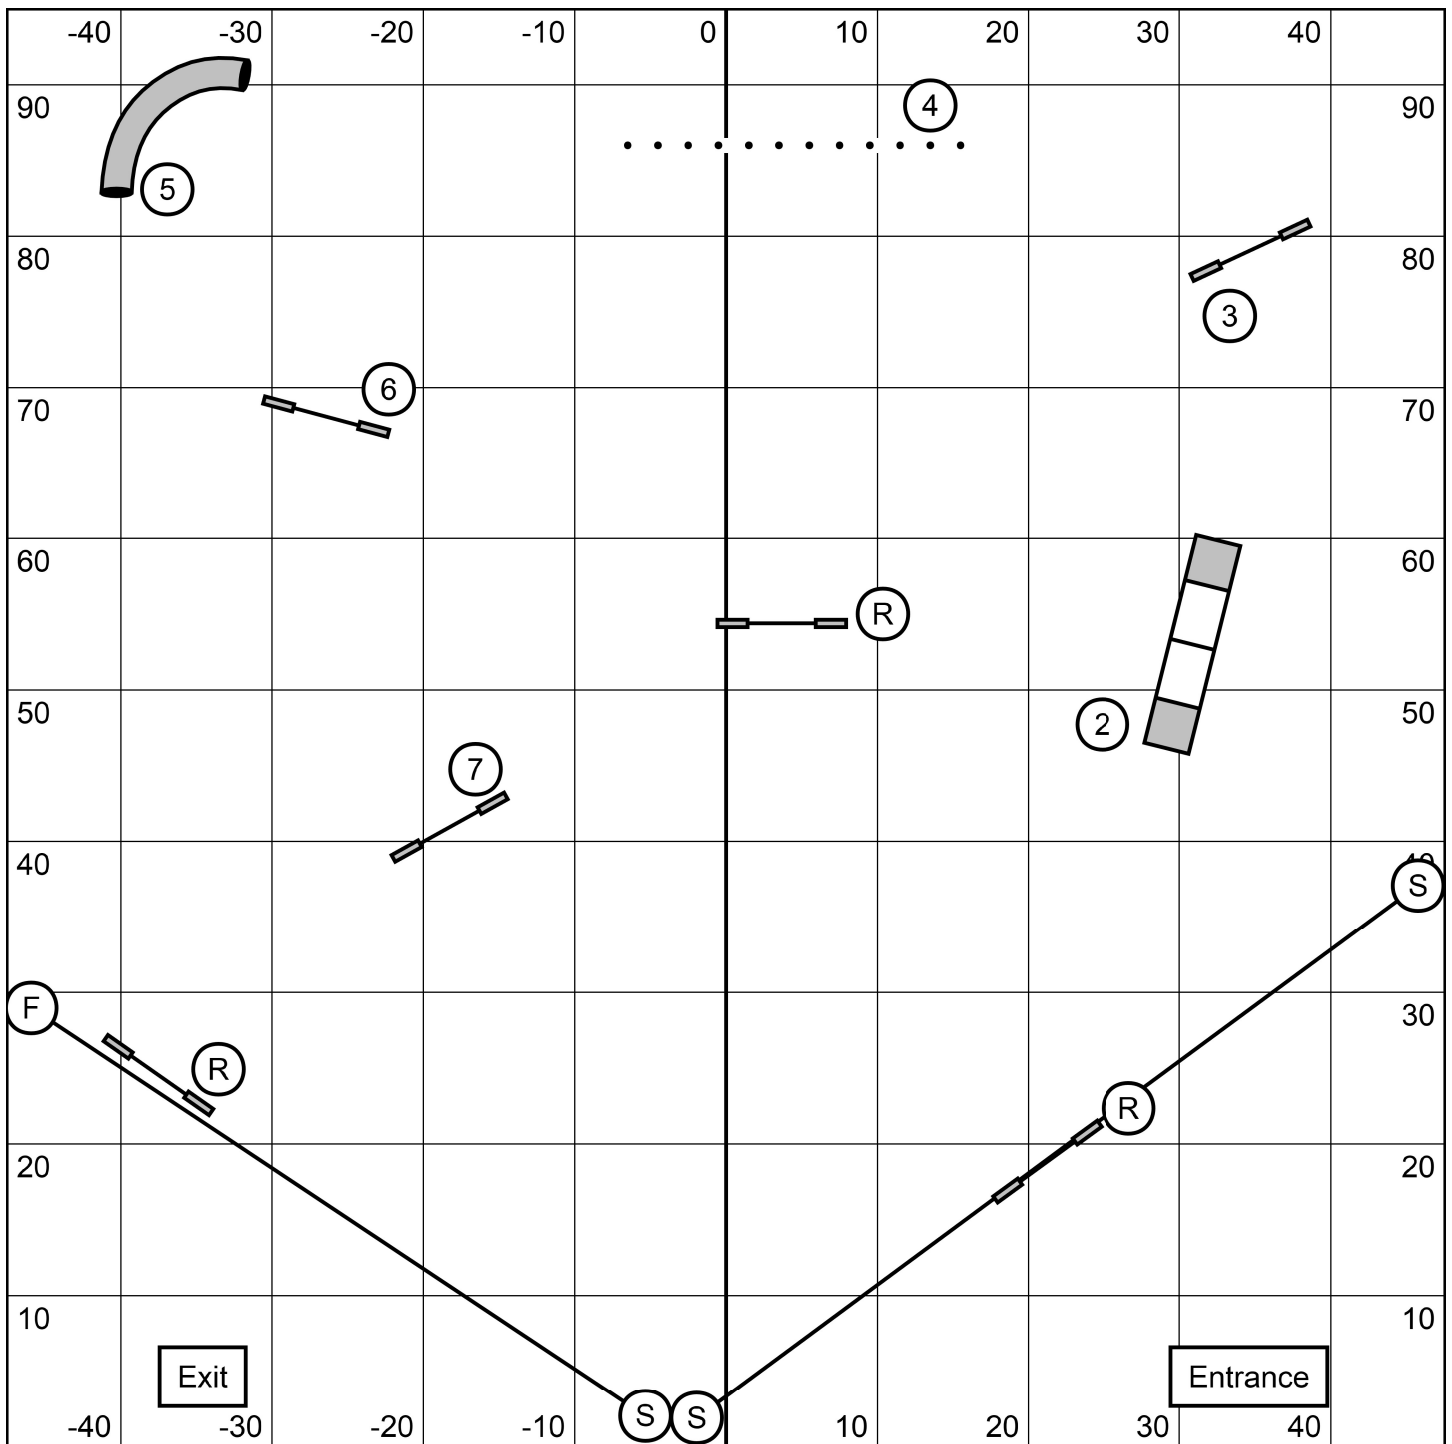

In opening all bi/multidirectional,
 except #7 as numbered
 In closing, #2 as numbered

20/24: 50s
 12/16: 52s
 8: 54s
 Perf +2

Advanced/P2 Snooker
 Keystone USDAA
 Barto, PA
 Course Designer: Blake Rivas
 Saturday September 9, 2023

In opening all bi/multidirectional,
 except #7 as numbered
 In closing, #2 as numbered

20/24: 50s
 12/16: 52s
 8: 54s
 Perf +2

Starters/P1 Snooker
 Keystone USDAA
 Barto, PA
 Course Designer: Blake Rivas
 Saturday September 9, 2023