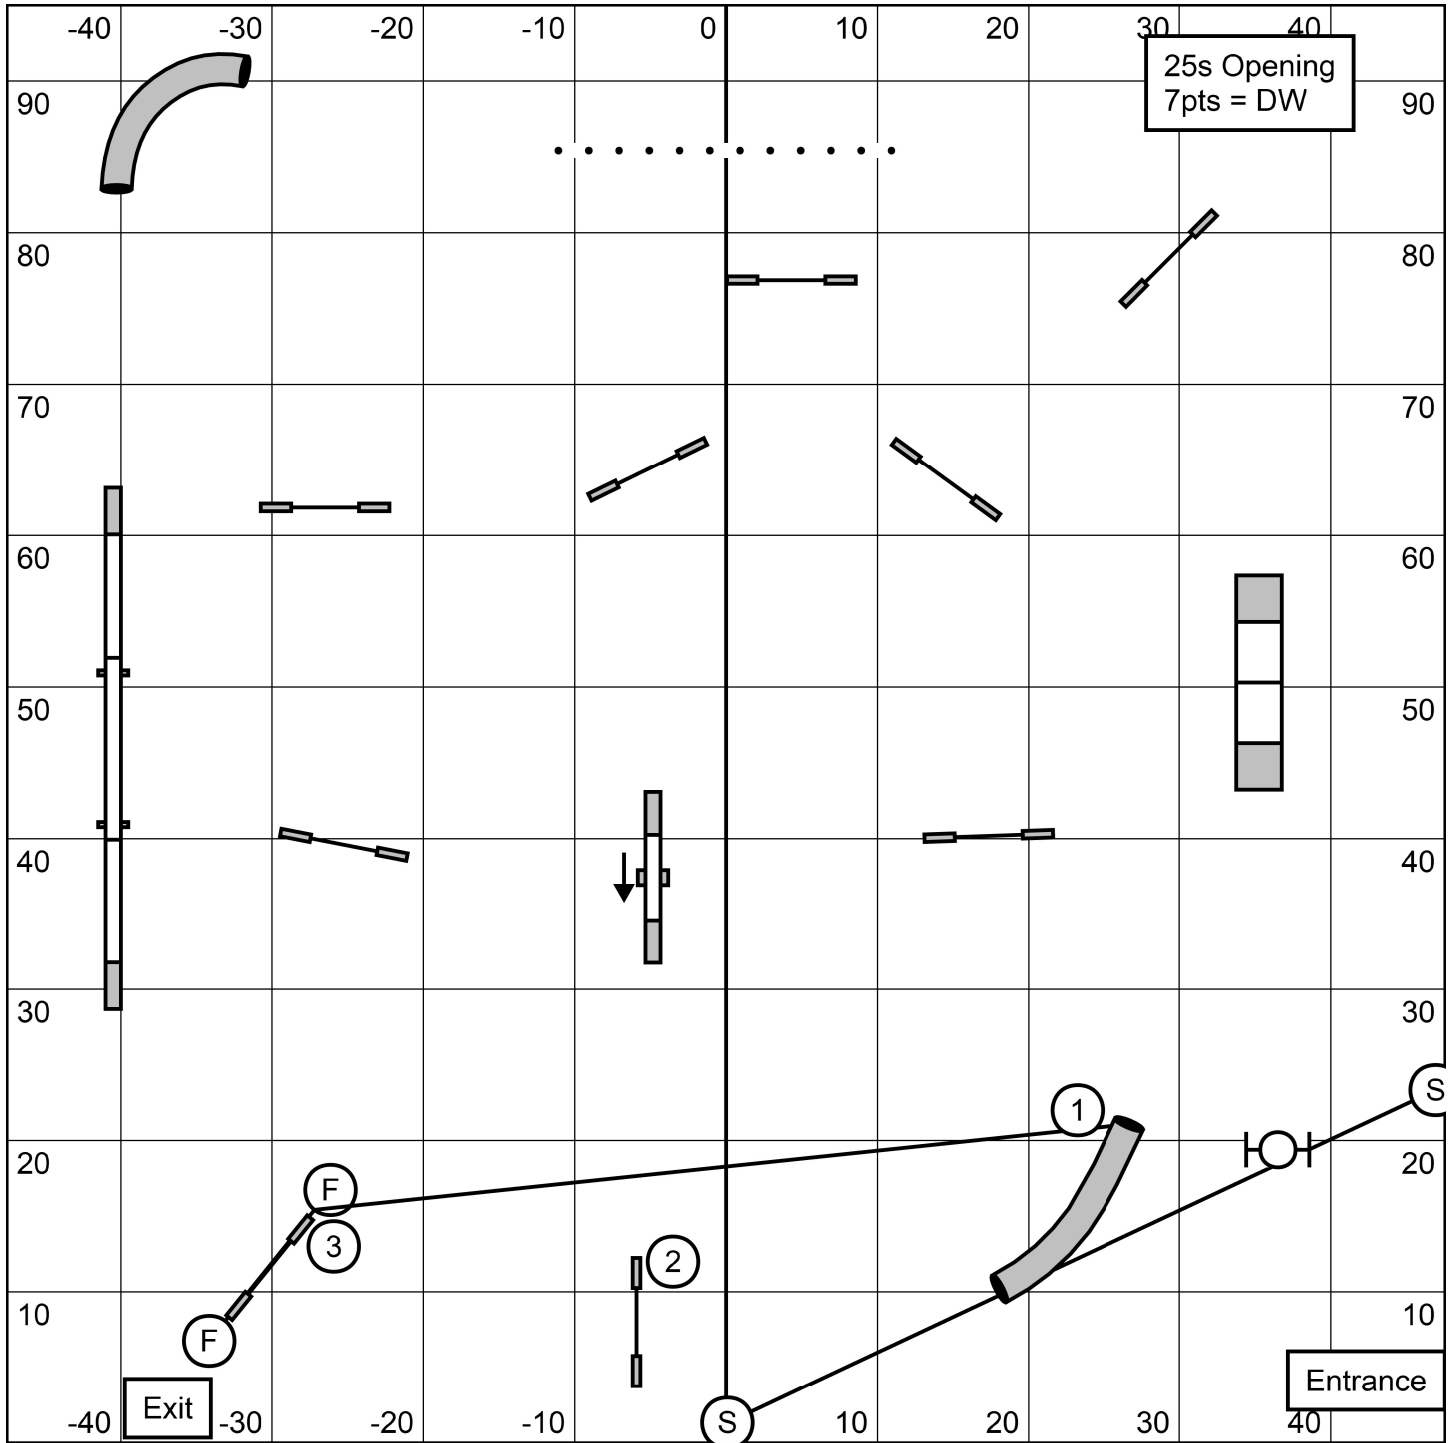

Closing:
 20s: 15s
 16: 16s
 12: 17s
 8: 18s
 Perf: +2s

Masters/P3 Gamblers
 Keystone USDAA
 Barto, PA
 Course Designer: Blake Rivas
 Saturday September 9, 2023

Indoors on turf
 Course maps are
 an approximation

Closing:
 20s: 15s
 16: 16s
 12: 17s
 8: 18s
 Perf: +2s

Starters/P1/Intro Gamblers
 Keystone USDAA
 Barto, PA
 Course Designer: Blake Rivas
 Saturday September 9, 2023

Indoors on turf
 Course maps are
 an approximation

Course maps are an approximation

Masters/P3 Standard
 Keystone USDAA
 Barto, PA
 Course Designer: Blake Rivas
 Saturday September 9, 2023

Indoors on turf

Course maps are an approximation

Advanced/P2 Standard
 Keystone USDAA
 Barto, PA
 Course Designer: Blake Rivas
 Saturday September 9, 2023

In opening all bi/multidirectional,
 except #7 as numbered
 In closing, #2 as numbered

20/24: 50s
 12/16: 52s
 8: 54s
 Perf +2

Advanced/P2 Snooker
 Keystone USDAA
 Barto, PA
 Course Designer: Blake Rivas
 Saturday September 9, 2023