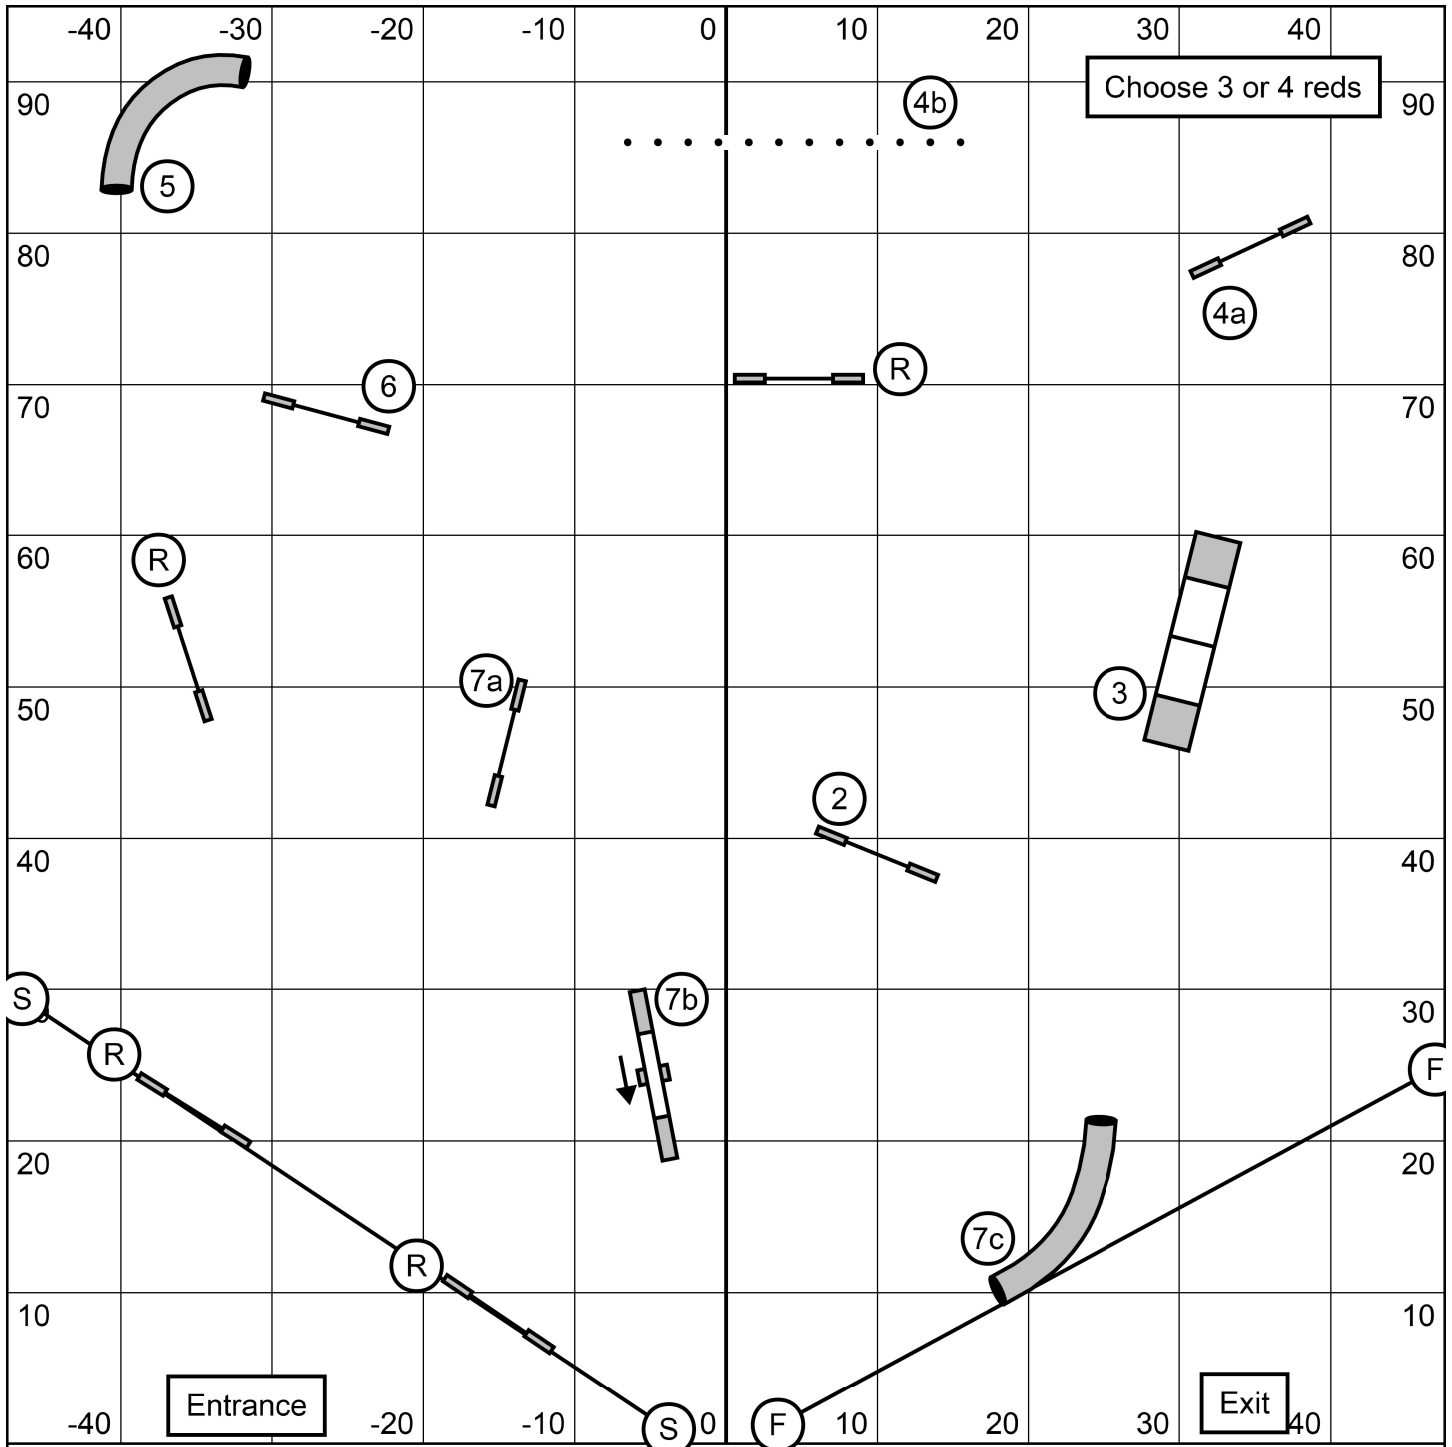

20/24: 50s
12/16: 52s
8: 54s
Perf +2

Masters/P3 Snooker
Keystone USDAA
Barto, PA
Course Designer: Blake Rivas
Saturday September 9, 2023

In opening all bi/multidirectional,
except #7 as numbered
In closing, #2 as numbered