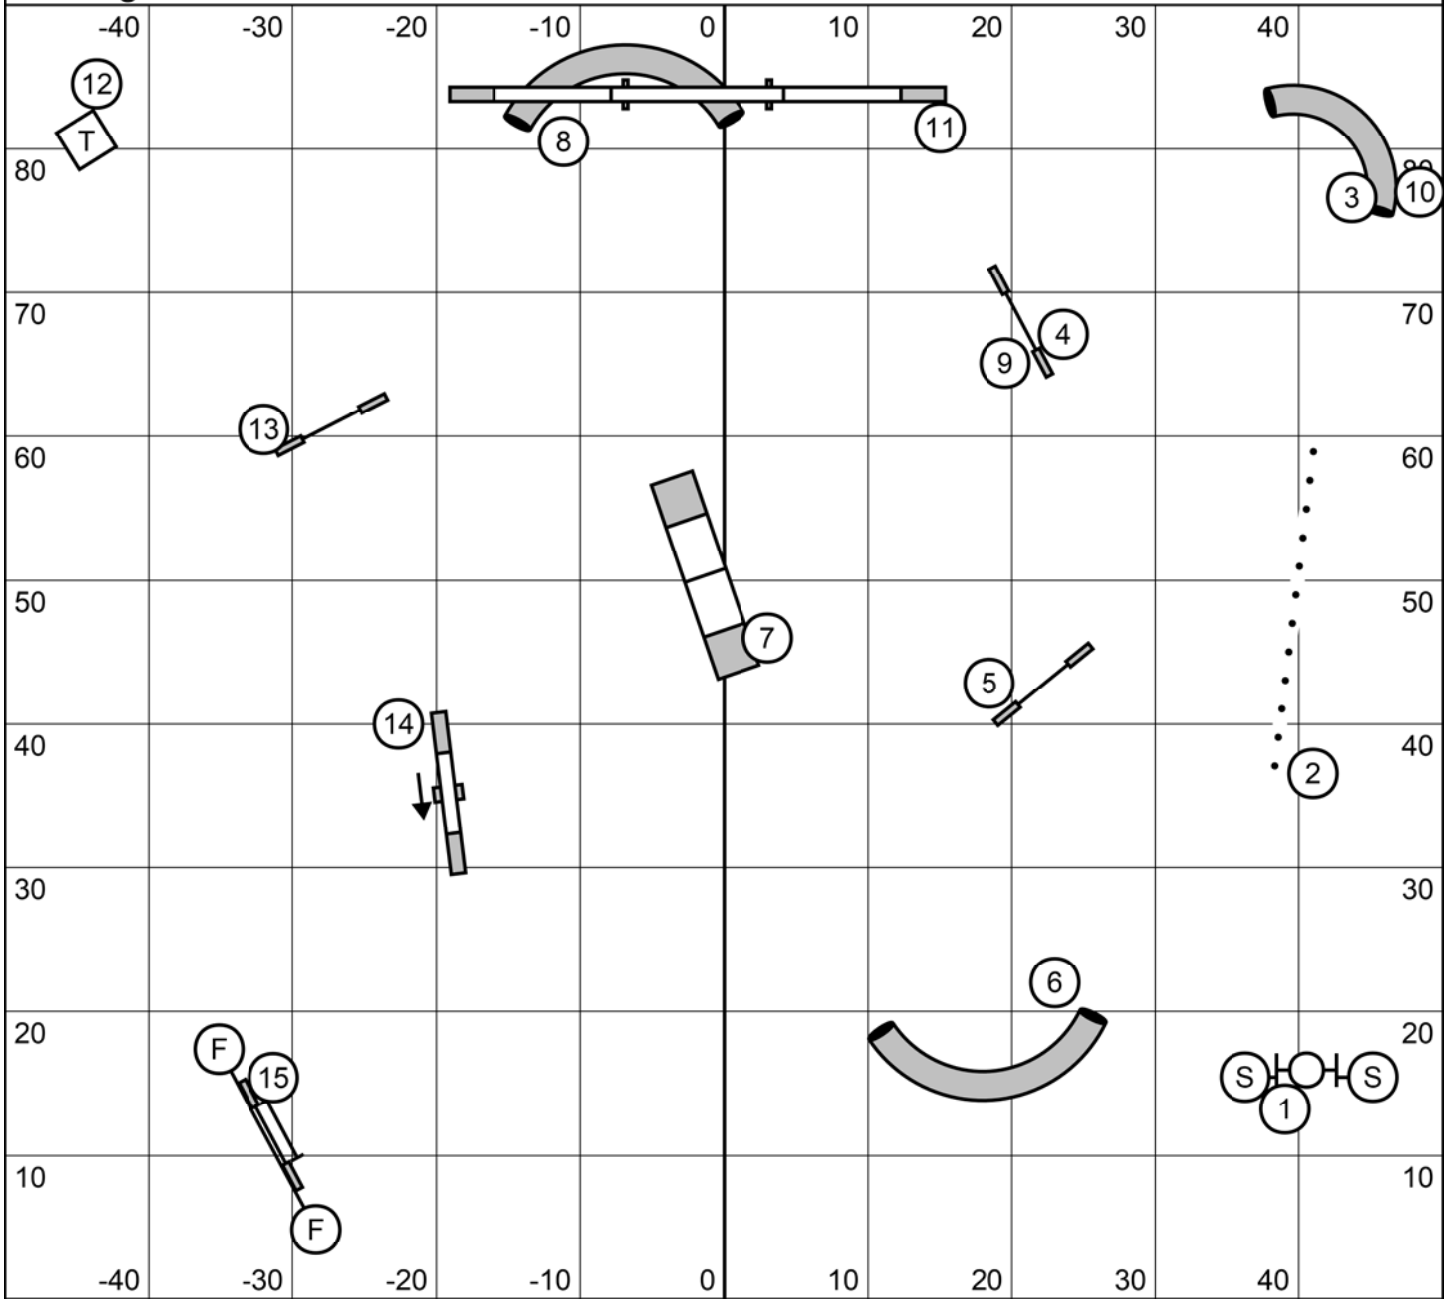

Paws In Motion
Sunday, Nov. 5, 2023
Judge: Lisa Brockmeier

Starters/PI Standard

Next dog in the ring at #12