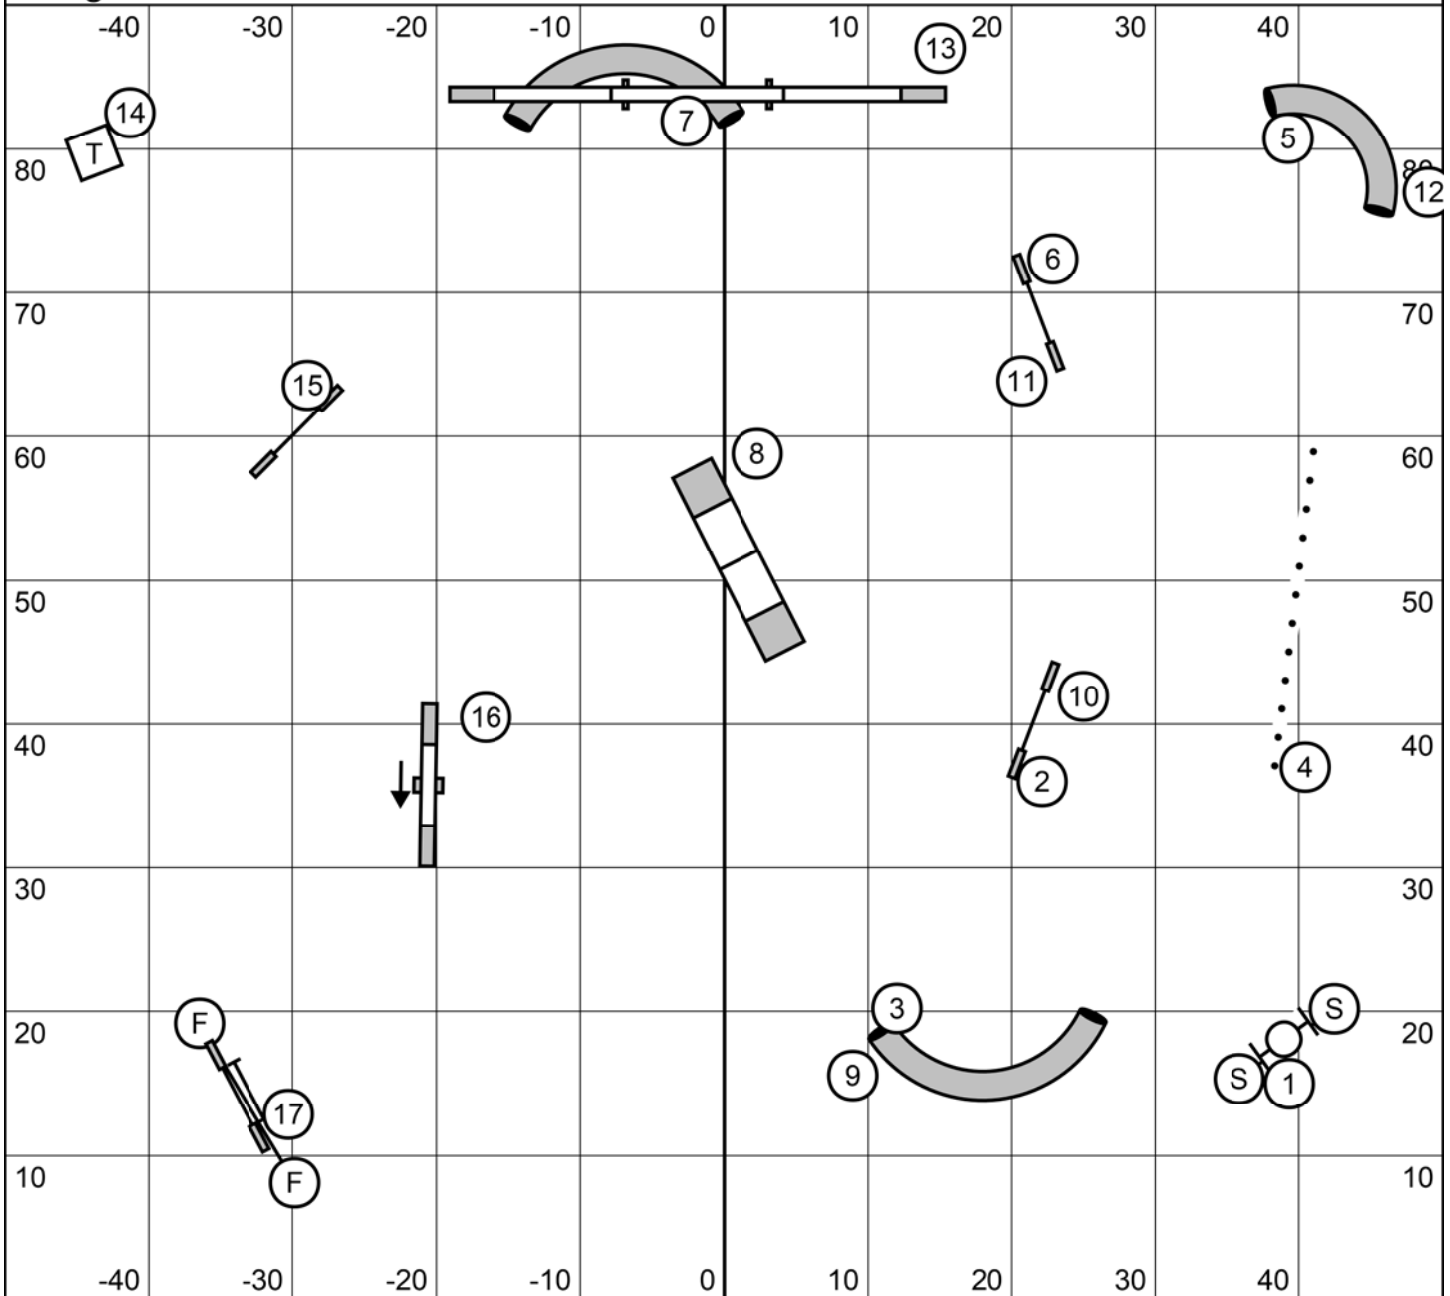

Paws In Motion
Sunday, Nov. 5, 2023
Judge: Lisa Brockmeier

Advanced/PII Standard

Next dog in the ring at #14