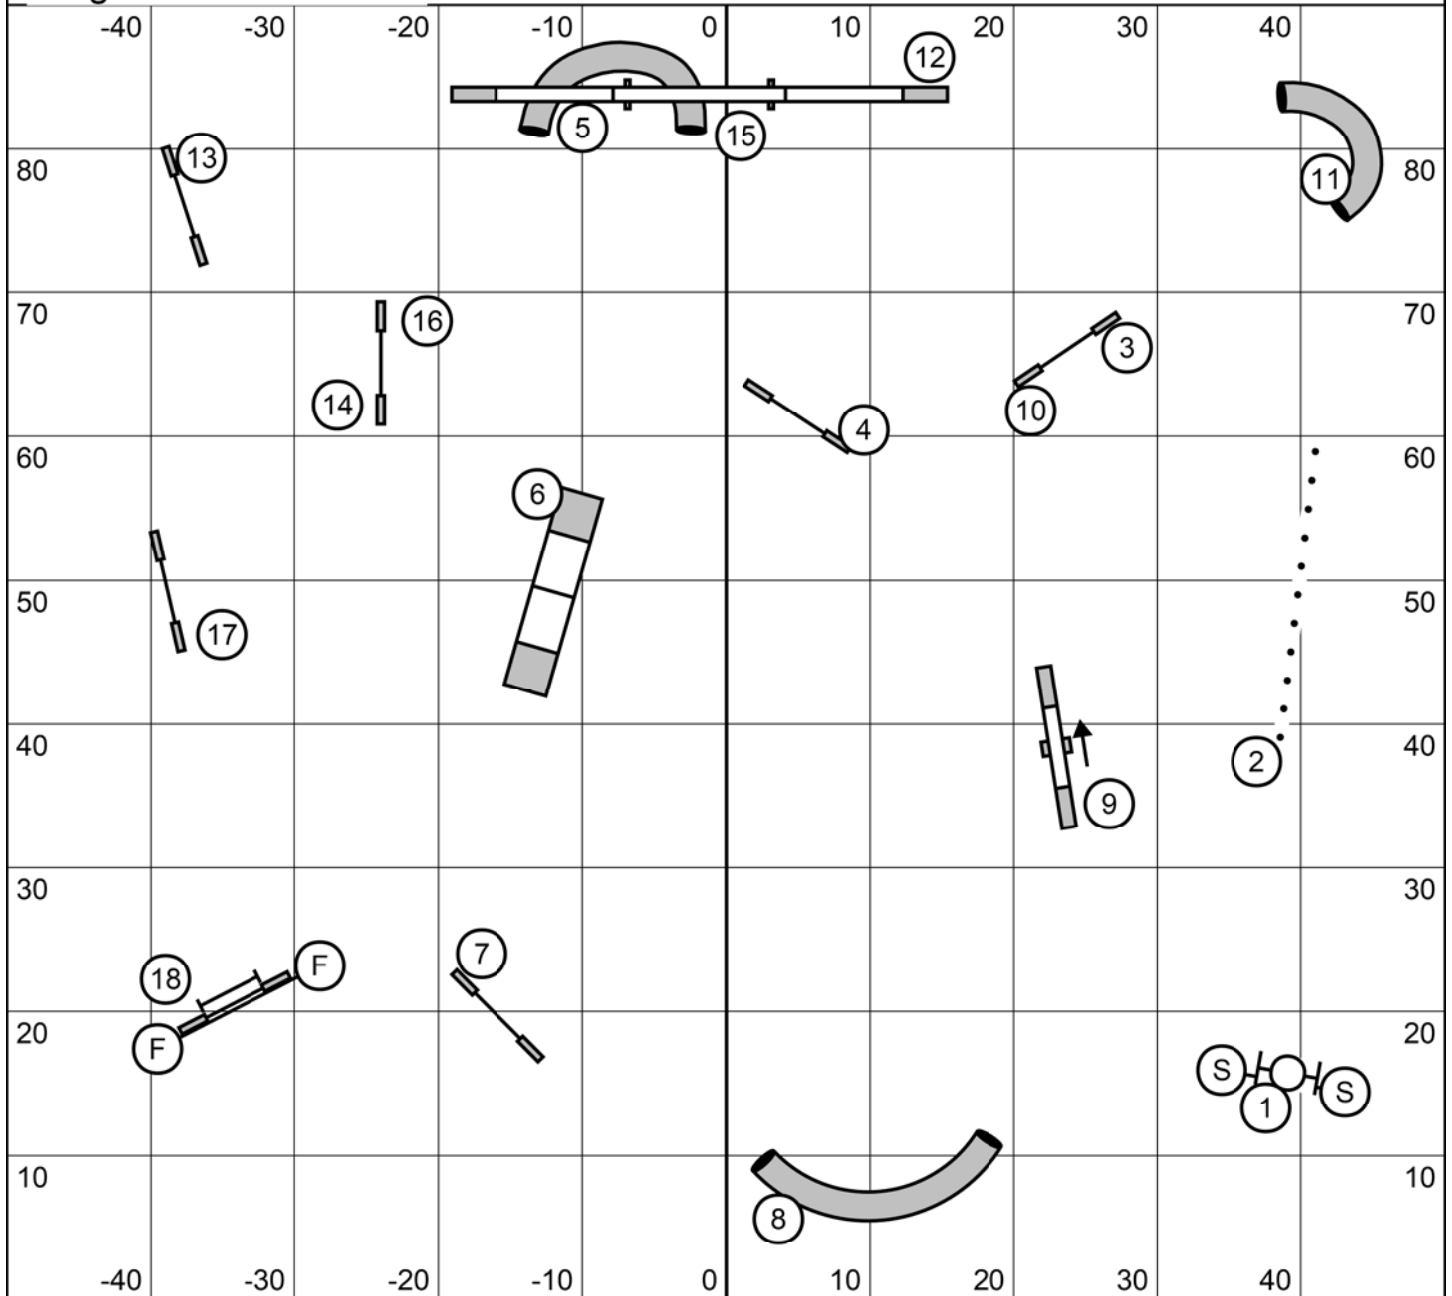

Paws In Motion
Sunday, Nov. 5, 2023
Judge: Lisa Brockmeier

Grand Prix/PGP
Next dog in the ring after #14