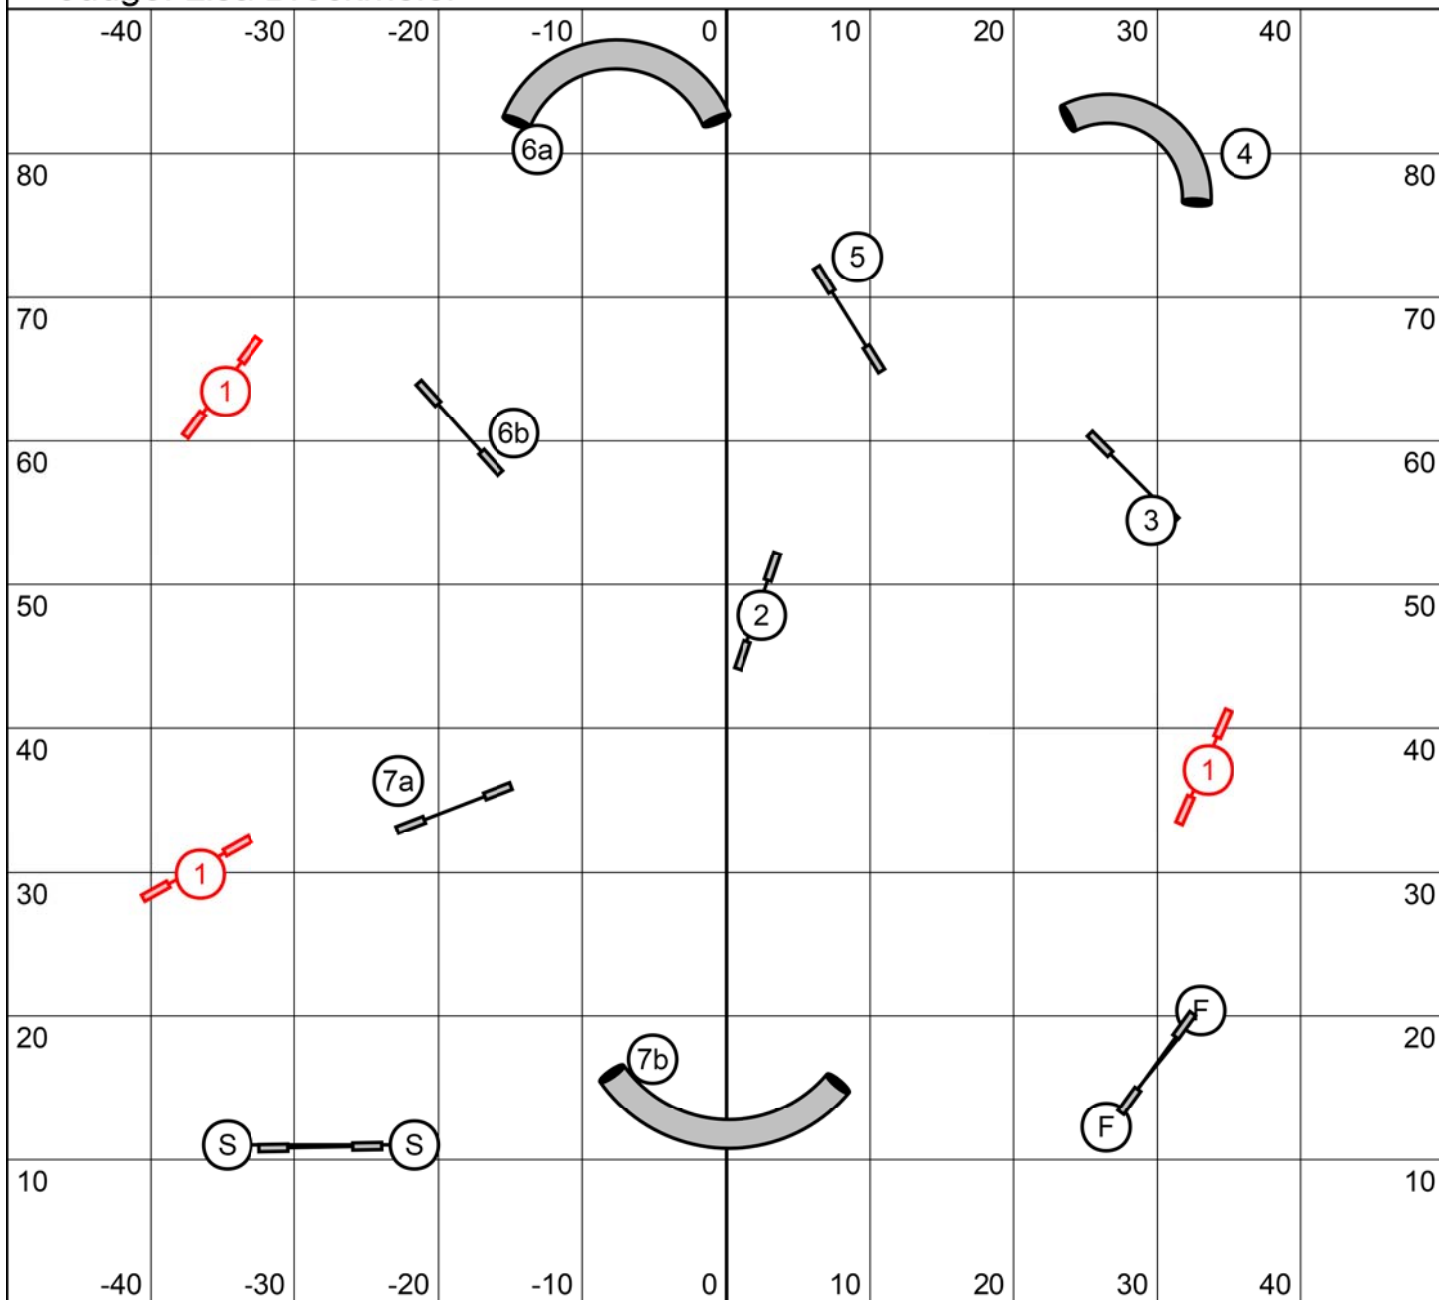

Paws In Motion
Sunday, Nov. 5, 2023
Judge: Lisa Brockmeier

Masters/PIII Jumpers

Next dog in the ring after #13

Paws In Motion
 Sunday, Nov. 5, 2023
 Judge: Lisa Brockmeier

Starters/PI Snooker

3 reds. Start jump is bidirectional. Opening: All bi-directional, combos may be done in any order/direction. If an obstacle is repeated in a combo, the combo may be completed for zero points. Closing: #2 is bi-directional, the rest must be performed as marked. Finish eye is live at all times

Times:
 Ch. 24/20=50 sec.
 12/16=52 sec.
 8=54 sec.
 Perf. +2, vet +4

Paws In Motion
 Sunday, Nov. 5, 2023
 Judge: Lisa Brockmeier

Advanced/PII Snooker

May attempt only 3 of 4 reds. Start jump is bidirectional. Opening: All bi-directional, combos may be done in any order/direction. If an obstacle is repeated in a combo, the combo may be completed for zero points. Closing: #2 is bi-directional, the rest must be performed as marked. Finish eye is live at all times

Times:
 Ch. 24/20=50 sec.
 12/16=52 sec.
 8=54 sec.
 Perf. +2, vet +4

Paws In Motion
 Sunday, Nov. 5, 2023
 Judge: Lisa Brockmeier

Masters/PIII Snooker

May attempt only 3 of 4 reds. Start jump is bidirectional. Opening: All bi-directional, combos may be done in any order/direction. If an obstacle is repeated in a combo, the combo may be completed for zero points. Closing: #2 is bi-directional, the rest must be performed as marked. Finish eye is live at all times