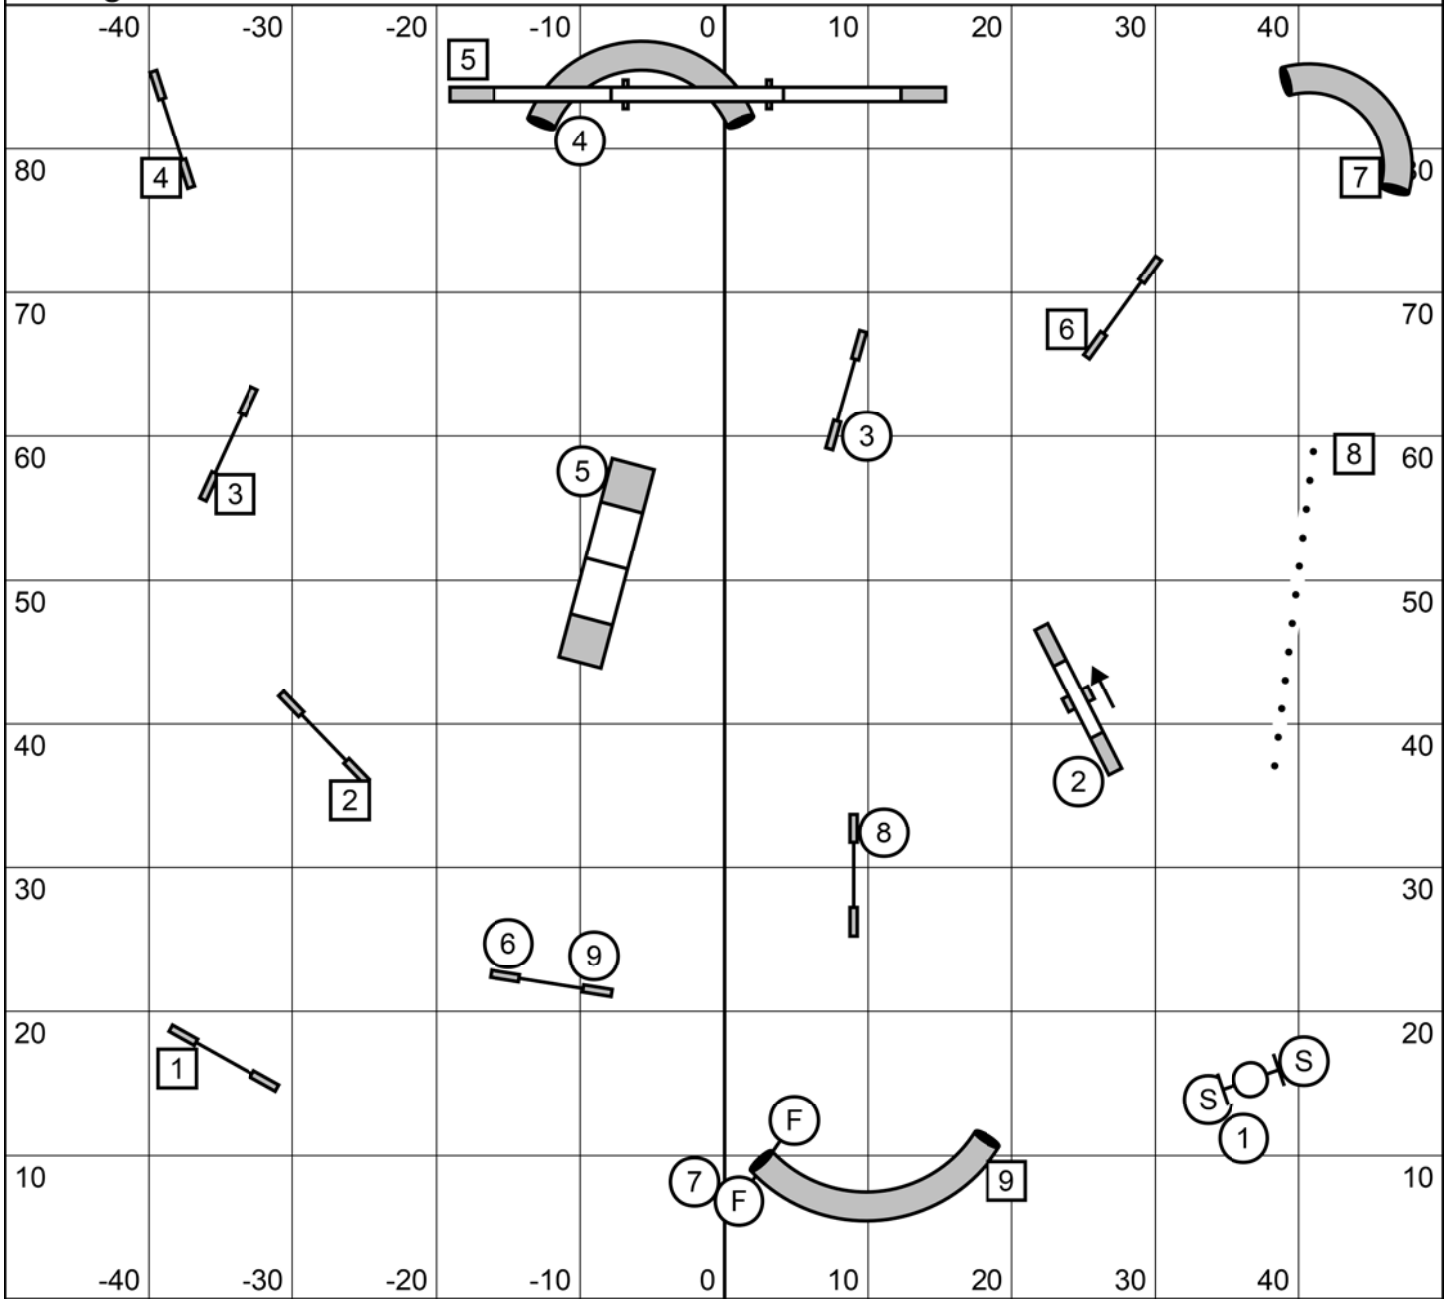

Paws In Motion
Sunday, Nov. 5, 2023
Judge: Lisa Brockmeier

Combined Relay

First dog runs circles;
second dog runs squares