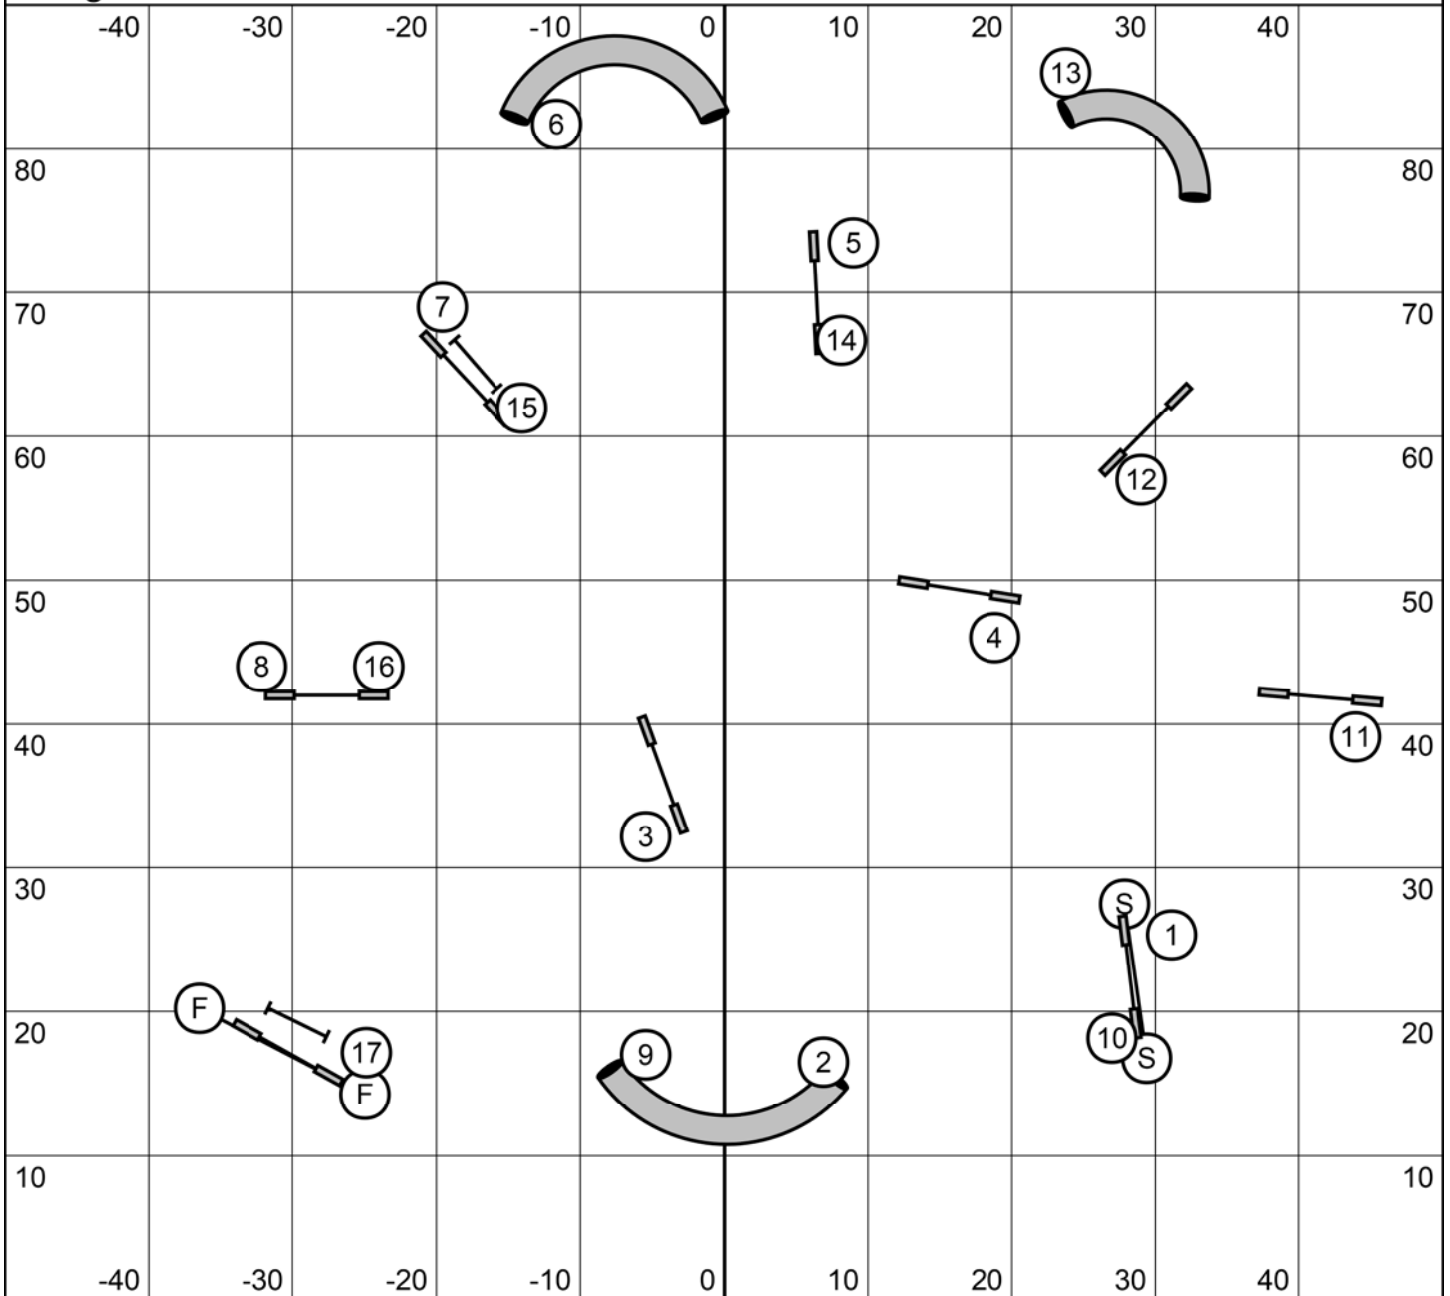

Paws In Motion
 Sunday, Nov. 5, 2023
 Judge: Lisa Brockmeier

Starters/PI Jumpers
 Next dog in the ring at #10

Paws In Motion
 Sunday, Nov. 5, 2023
 Judge: Lisa Brockmeier

Advanced/PII Jumpers
 Next dog in the ring after #13

Paws In Motion
Sunday, Nov. 5, 2023
Judge: Lisa Brockmeier

Masters/PIII Jumpers

Next dog in the ring after #13

Paws In Motion
 Sunday, Nov. 5, 2023
 Judge: Lisa Brockmeier

Starters/PI Snooker

3 reds. Start jump is bidirectional. Opening: All bi-directional, combos may be done in any order/direction. If an obstacle is repeated in a combo, the combo may be completed for zero points. Closing: #2 is bi-directional, the rest must be performed as marked. Finish eye is live at all times

Times:
 Ch. 24/20=50 sec.
 12/16=52 sec.
 8=54 sec.
 Perf. +2, vet +4

Paws In Motion
 Sunday, Nov. 5, 2023
 Judge: Lisa Brockmeier

Advanced/PII Snooker

May attempt only 3 of 4 reds. Start jump is bidirectional. Opening: All bi-directional, combos may be done in any order/direction. If an obstacle is repeated in a combo, the combo may be completed for zero points. Closing: #2 is bi-directional, the rest must be performed as marked. Finish eye is live at all times

Times:
 Ch. 24/20=50 sec.
 12/16=52 sec.
 8=54 sec.
 Perf. +2, vet +4

Paws In Motion
 Sunday, Nov. 5, 2023
 Judge: Lisa Brockmeier

Masters/PIII Snooker

May attempt only 3 of 4 reds. Start jump is bidirectional. Opening: All bi-directional, combos may be done in any order/direction. If an obstacle is repeated in a combo, the combo may be completed for zero points. Closing: #2 is bi-directional, the rest must be performed as marked. Finish eye is live at all times