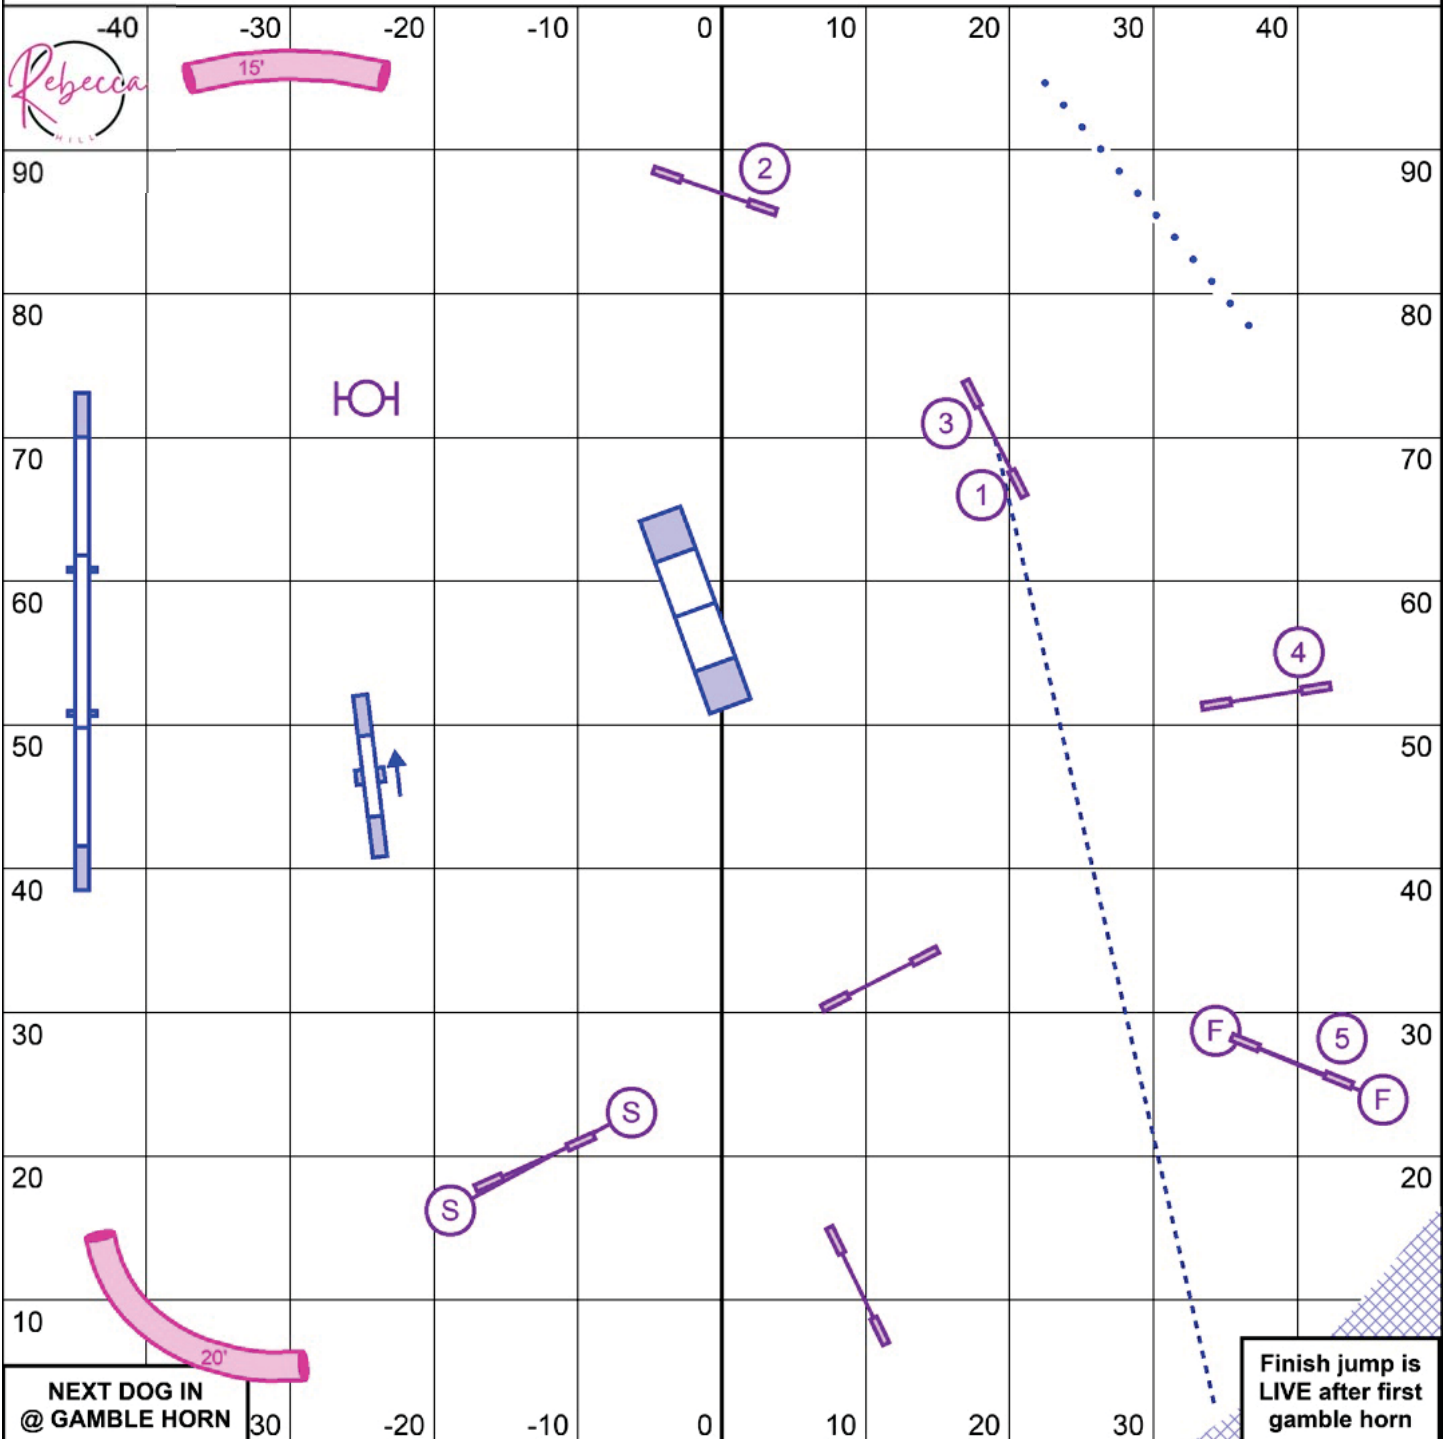

1-3-5-7 Pt System (Weaves = 7 pts) 25 sec opening (18 pts needed in opening)

Joker worth 20 pts.

START JUMP - BIDIRECTIONAL

C24/20 = 18 sec C16/12 P20/16 = 19 sec C8 P12/8 = 20 sec P4 = 21 sec

No contact to contact, back to back OK