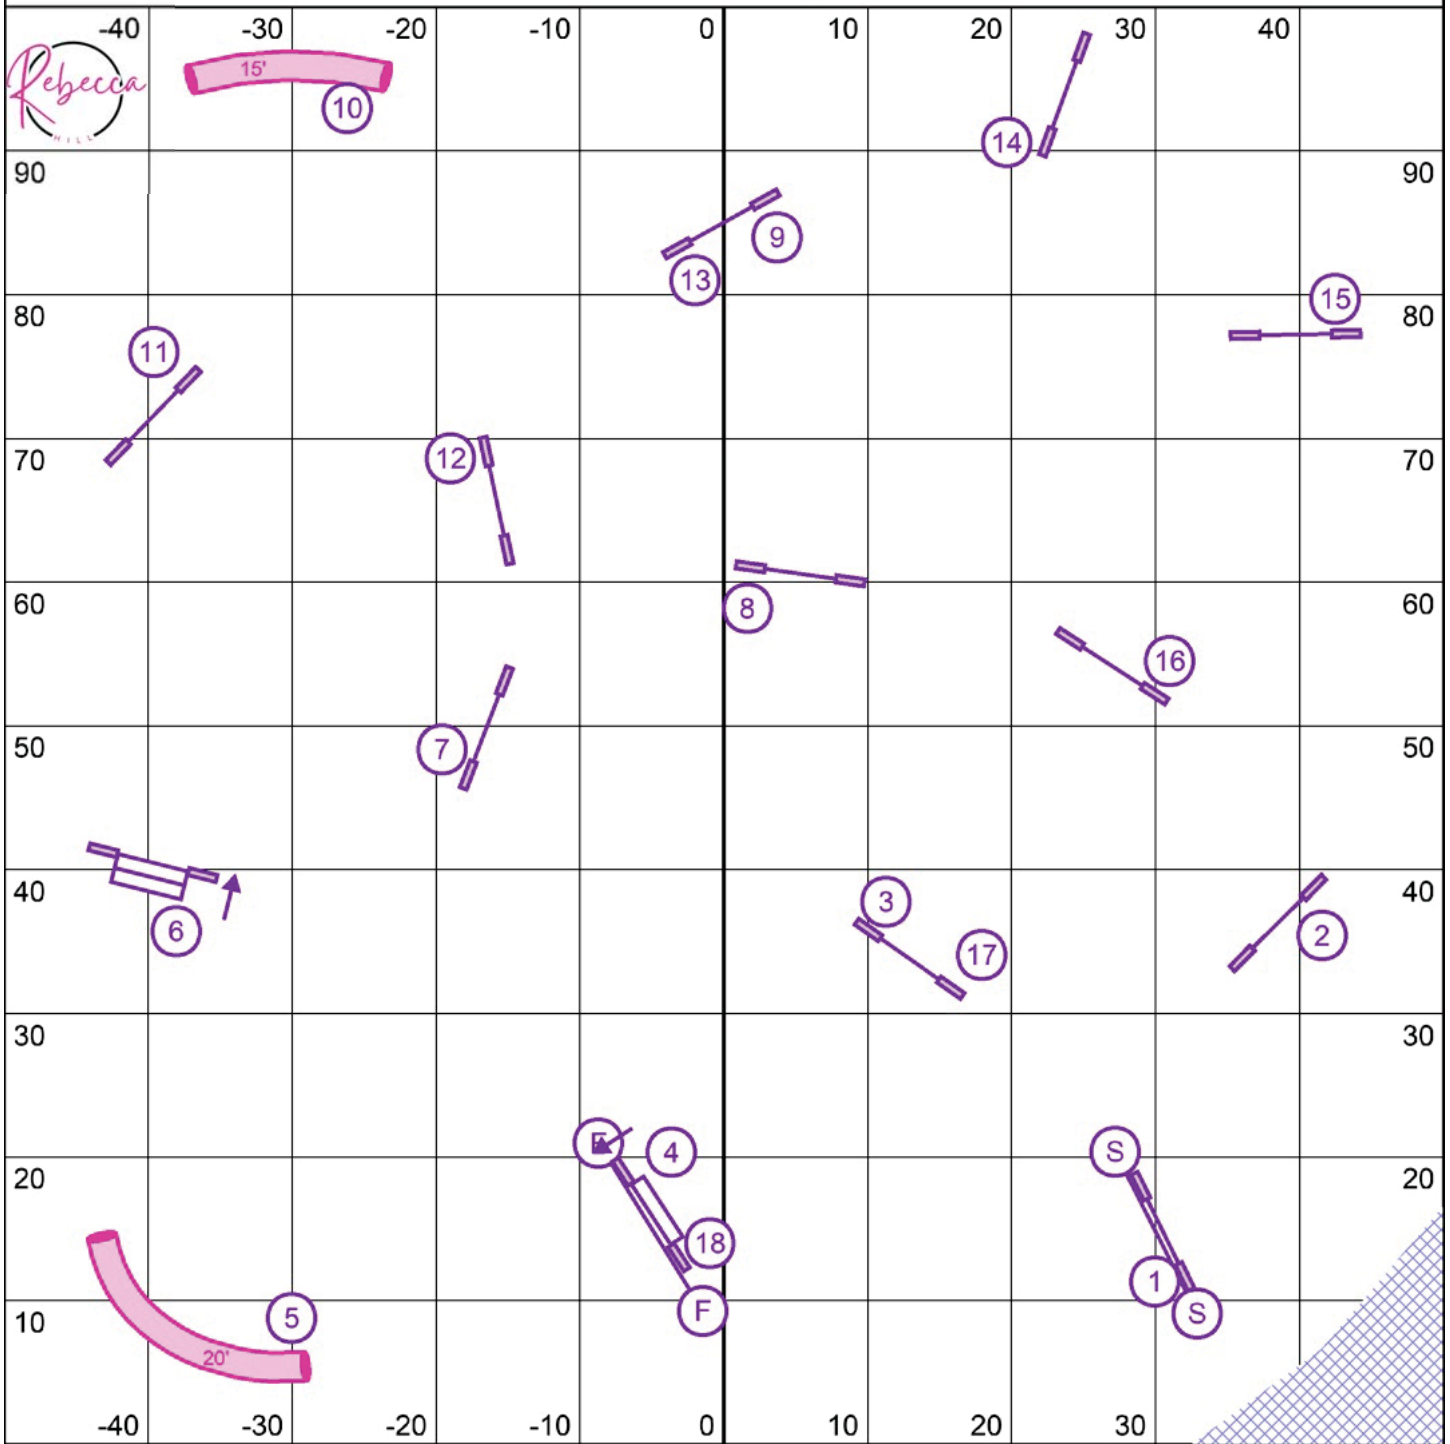

STARTERS/P1 JUMPERS

LVDW

Judge: Rebecca Hill

June 7, 2026

ADVANCED/P2 JUMPERS

LVDW

Judge: Rebecca Hill

June 7, 2026

MASTERS/P3 JUMPERS

LVDW

Judge: Rebecca Hill

June 7, 2026

ADVANCED/P2 GAMBLERS

LVDW

Judge: Rebecca Hill

June 7, 2026

1-3-5-7 Pt System (Weaves = 7 pts) 25 sec opening (18 pts needed in opening)

Joker worth 20 pts.

START JUMP - BIDIRECTIONAL

C24/20 = 18 sec C16/12 P20/16 = 19 sec C8 P12/8 = 20 sec P4 = 21 sec

No contact to contact, back to back OK