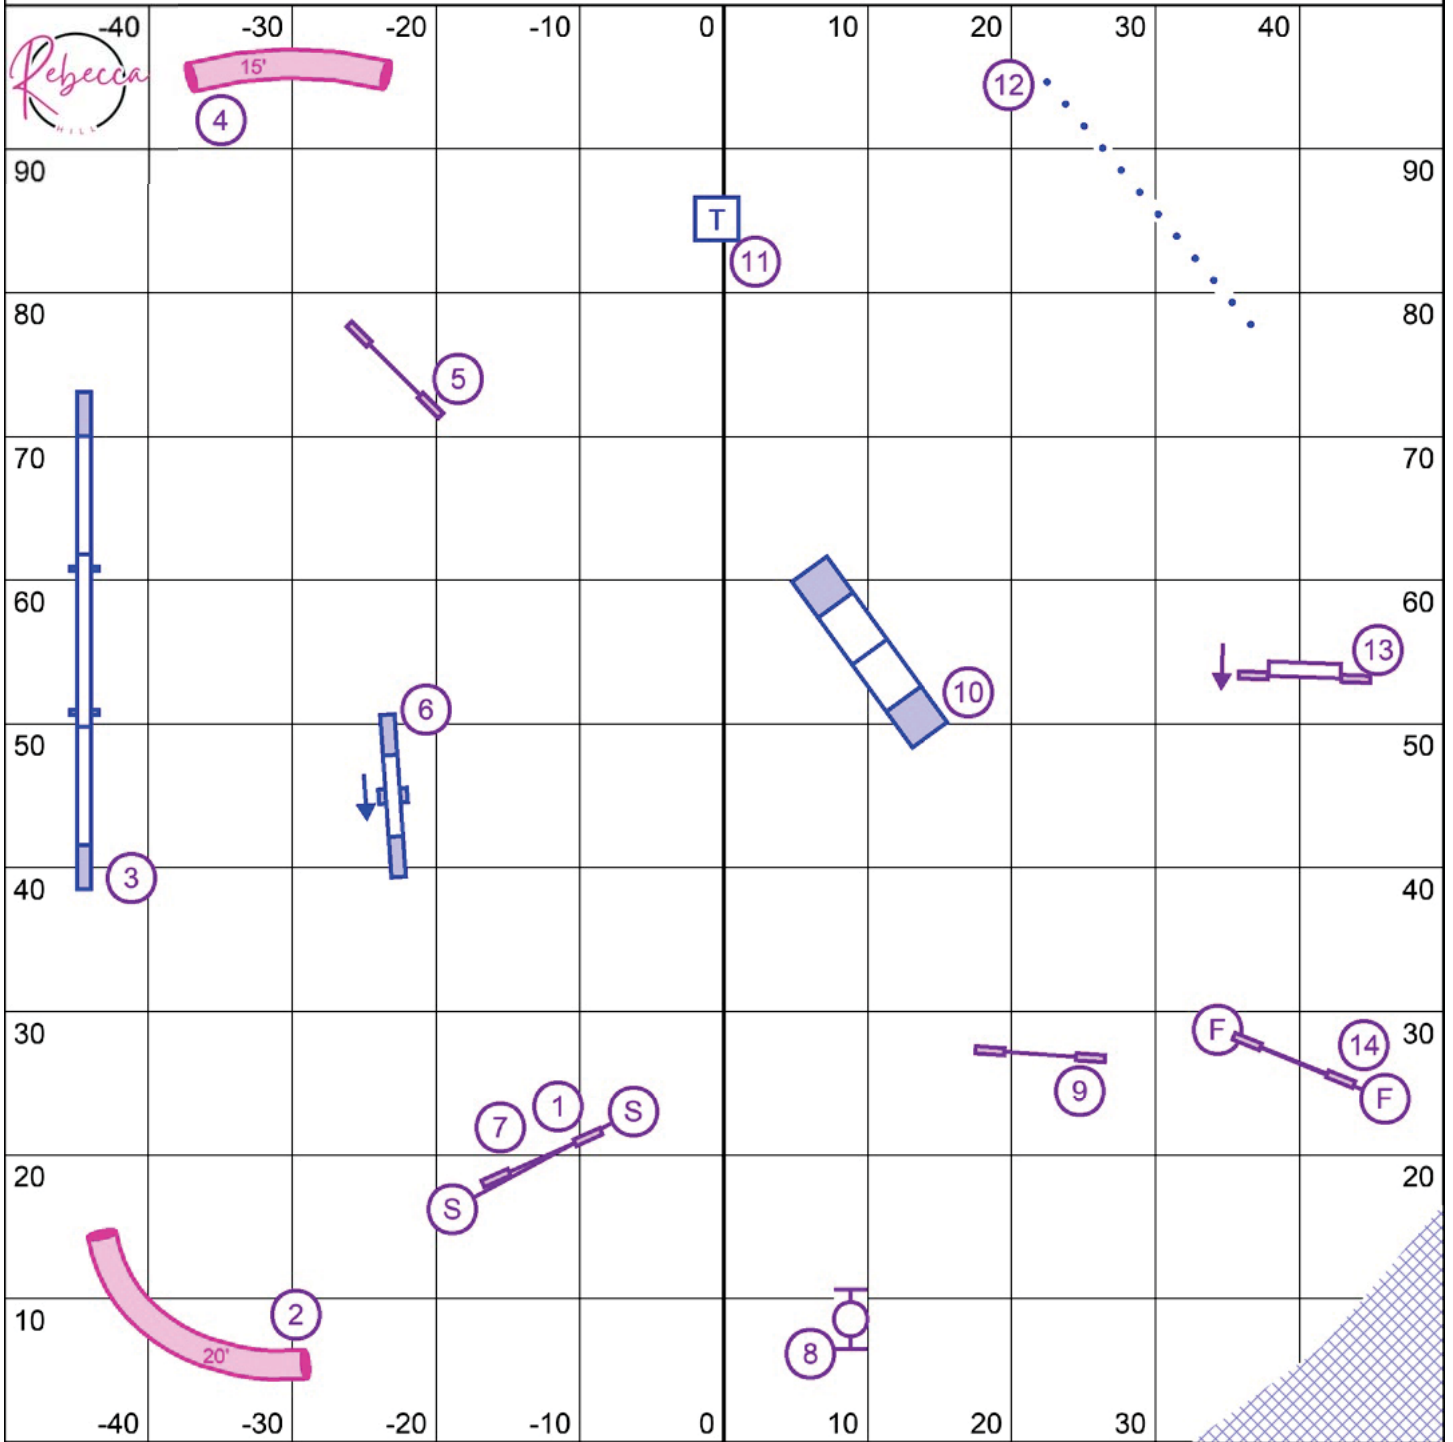

STARTERS/P1 STANDARD

LVDW

Judge: Rebecca Hill

June 7, 2026