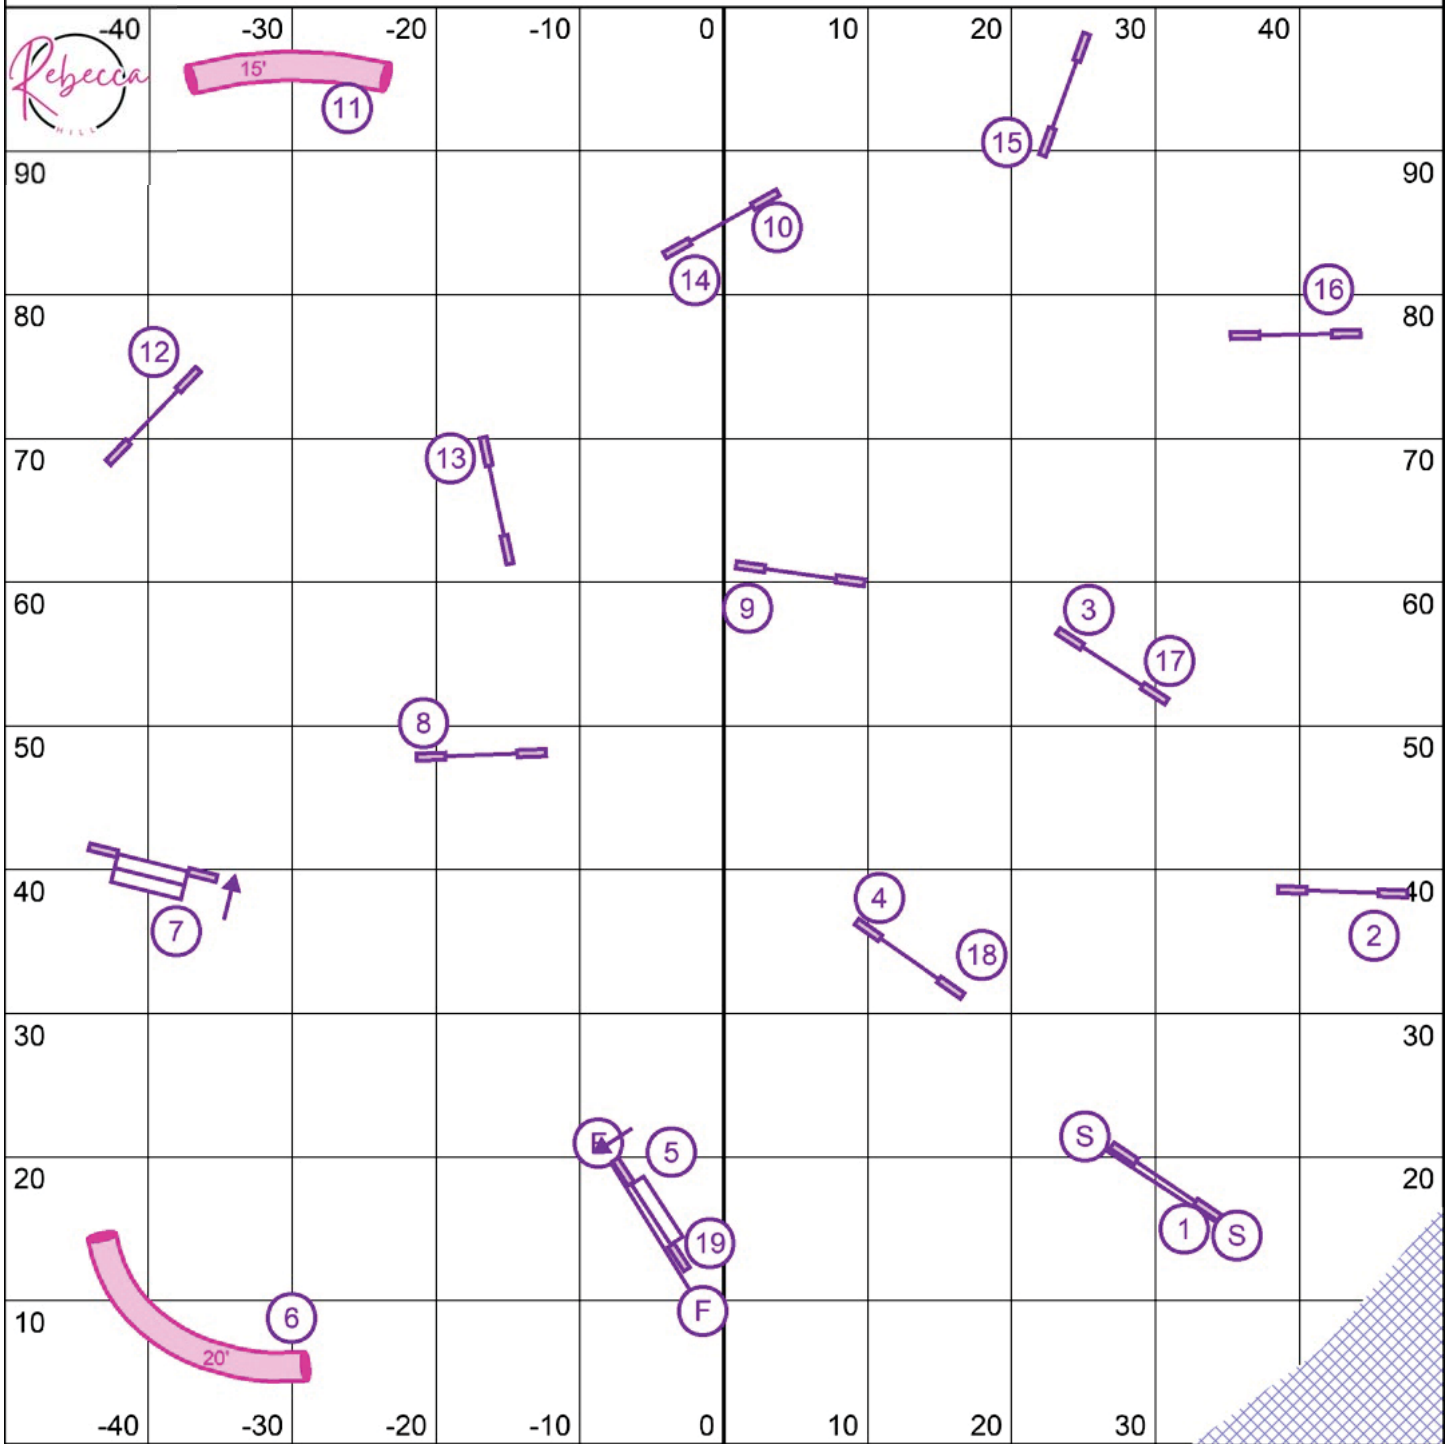

STARTERS/P1 JUMPERS

LVDW

Judge: Rebecca Hill

June 7, 2026

ADVANCED/P2 JUMPERS

LVDW

Judge: Rebecca Hill

June 7, 2026

MASTERS/P3 JUMPERS

LVDW

Judge: Rebecca Hill

June 7, 2026

ADVANCED/P2 GAMBLERS

LVDW

Judge: Rebecca Hill

June 7, 2026

1-3-5-7 Pt System (Weaves = 7 pts) 25 sec opening (18 pts needed in opening)

Joker worth 20 pts.

START JUMP - BIDIRECTIONAL

C24/20 = 18 sec C16/12 P20/16 = 19 sec C8 P12/8 = 20 sec P4 = 21 sec

No contact to contact, back to back OK