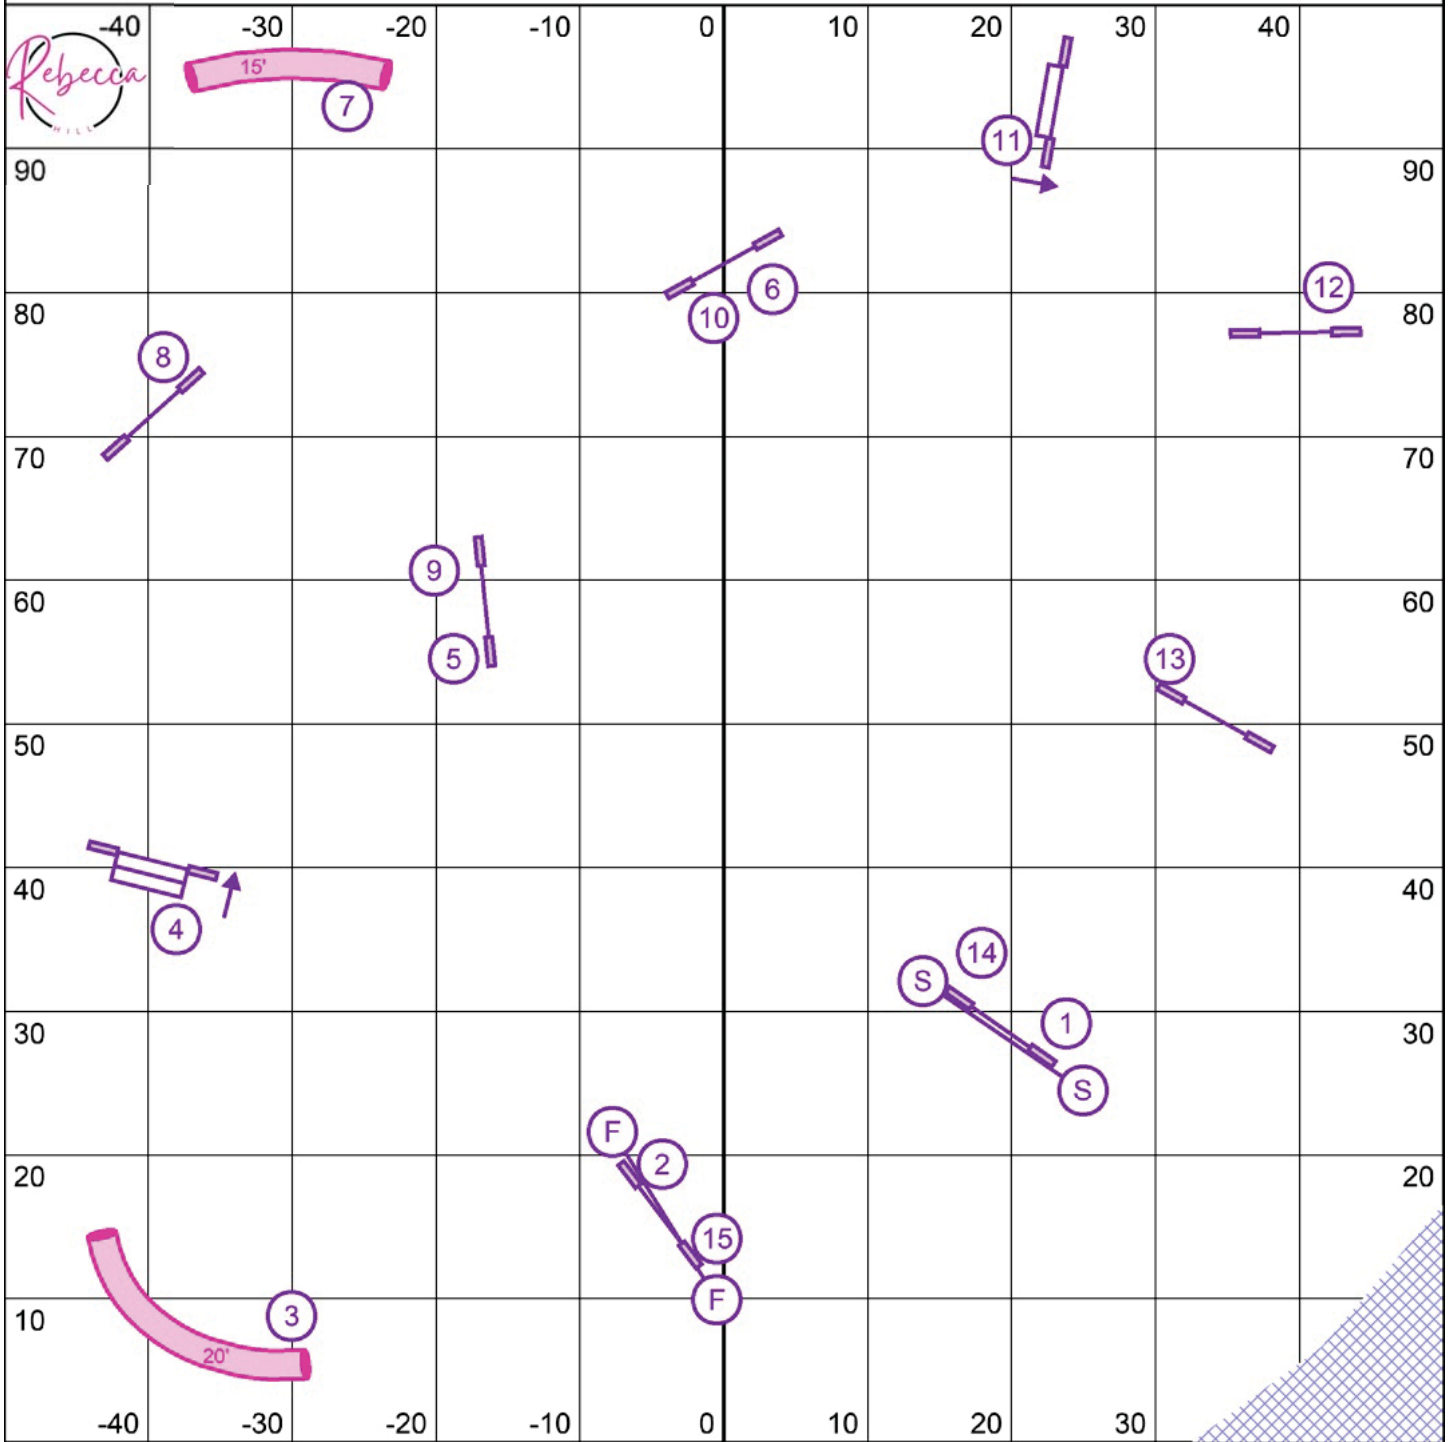

STARTERS/P1 JUMPERS

LVDW

Judge: Rebecca Hill

June 7, 2026

ADVANCED/P2 JUMPERS

LVDW

Judge: Rebecca Hill

June 7, 2026

MASTERS/P3 JUMPERS

LVDW

Judge: Rebecca Hill

June 7, 2026

ADVANCED/P2 GAMBLERS

LVDW

Judge: Rebecca Hill

June 7, 2026

1-3-5-7 Pt System (Weaves = 7 pts) 25 sec opening (18 pts needed in opening)

Joker worth 20 pts.

START JUMP - BIDIRECTIONAL

C24/20 = 18 sec C16/12 P20/16 = 19 sec C8 P12/8 = 20 sec P4 = 21 sec

No contact to contact, back to back OK