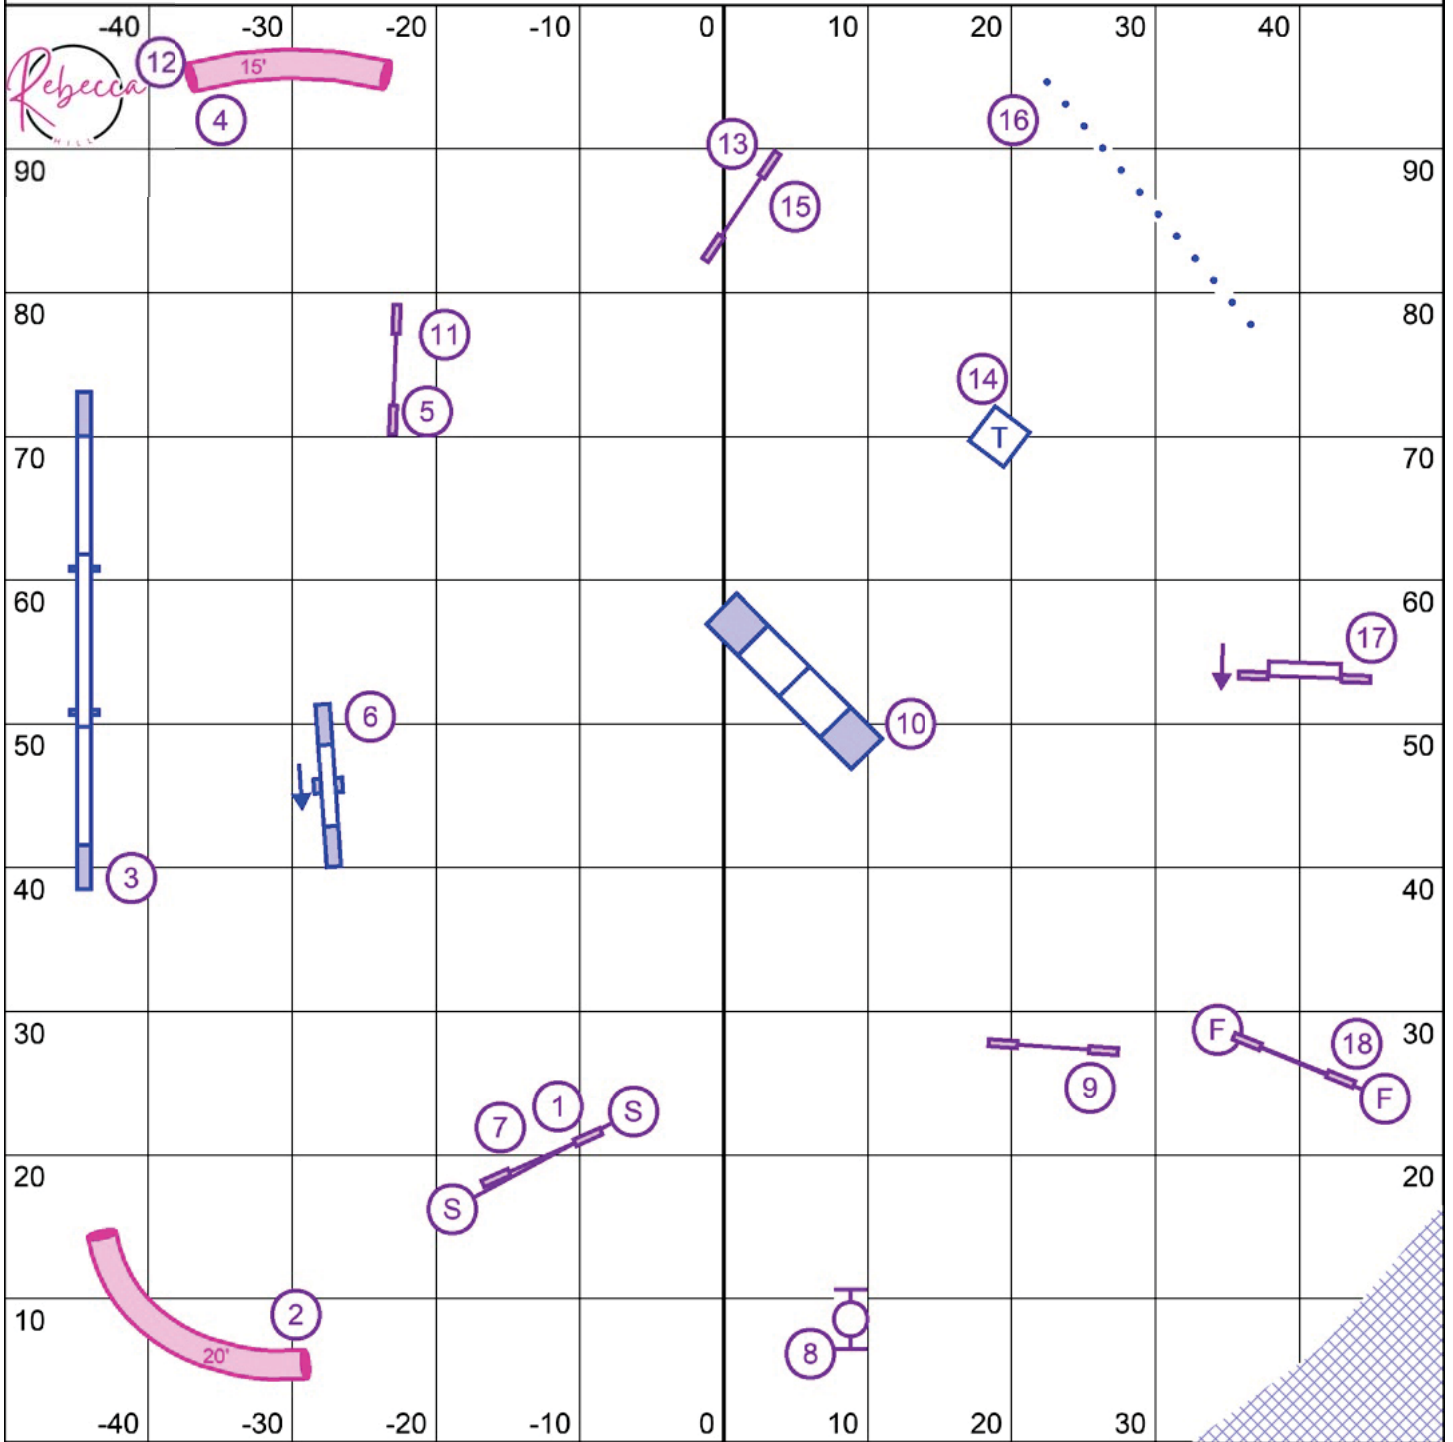

ADVANCED/P2 STANDARD

LVDW

Judge: Rebecca Hill

June 7, 2026